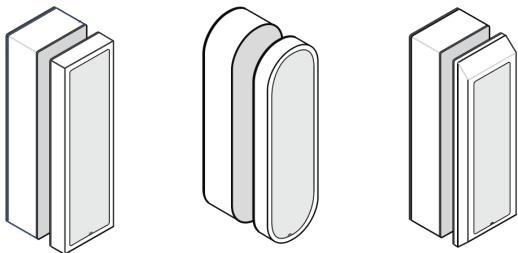

FRAMELESS GLASS BALUSTRADE SYSTEMS

EDGETEC® JH CLAMP® FRAMELESS GLASS BALUSTRADE

NEW TO THE JH CLAMP BALUSTRADE SYSTEM

The Juralco Edgetec® JH Clamp balustrade is a frameless glass system that uses a minimalist aluminium clamp, now available in 3 shapes that can fix toughened glass to the face of decks, balconies, and stairways.

Supporting glass from 12mm Toughened up to 17.52mm SentryGlas™, the system has three clamp styles to choose from and can be orientated either vertically or horizontally.

+ THREE STYLES FOR UNIQUE DESIGNS

With Square, Round, or Chamfered styles, you can choose an aesthetic to suit your architectural design.

+ POWDER COATED TO A WIDE RANGE OF COLOURS

All Juralco products can be powder coated to a wide range of colours. Turn your JH Clamp into a design feature, or have it blend into the colour of your building.

+ USES A WIDE RANGE OF GLASS TYPES

JH Clamp is a highly versatile product that can be used with glass thicknesses ranging from 12mm - 17.52mm, using either toughened glass, toughened laminate glass or SentryGlas™. The use of Interlinking handrails or stiffener brackets are required for balustrade installations (Excludes pool fences).