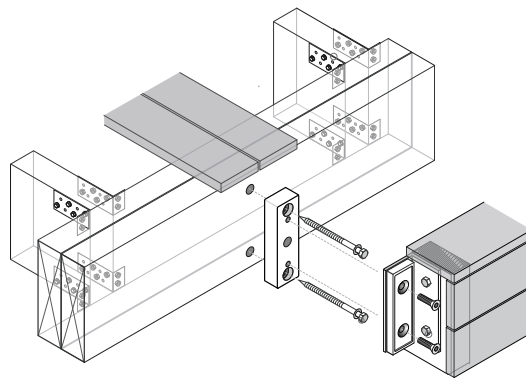

FRAMELESS GLASS BALUSTRADE SYSTEMS

EDGETEC® JH CLAMP® FRAMELESS GLASS BALUSTRADE

NEW TO THE JH CLAMP BALUSTRADE SYSTEM

The Juralco Edgetec® JH Clamp balustrade is a frameless glass system that uses a minimalist aluminium clamp, now available in 3 shapes that can fix toughened glass to the face of decks, balconies, and stairways.

+ USES A WIDE RANGE OF GLASS TYPES

JH Clamp is a highly versatile product that can be used with glass thicknesses ranging from 12mm - 17.52mm, using either toughened glass, toughened laminate glass or SentryGlas™. The use of Interlinking handrails or stiffener brackets are required for balustrade installations (Excludes pool fences).

+ LIGHTWEIGHT & STRONG

Precision-engineered Aluminium for an incredibly good strength-to-weight ratio.

+ HIDDEN FIXINGS

There are no visible fixings when installed. Leaving a clean and minimalist design.

FRAMELESS GLASS BALUSTRADE SYSTEMS

The Edgetec® JH Clamp Frameless Glass Balustrade and Pool fencing system can be installed vertically or horizontally.

JH Clamp can be used to create hidden fixing decks for the ultimate seamless design.