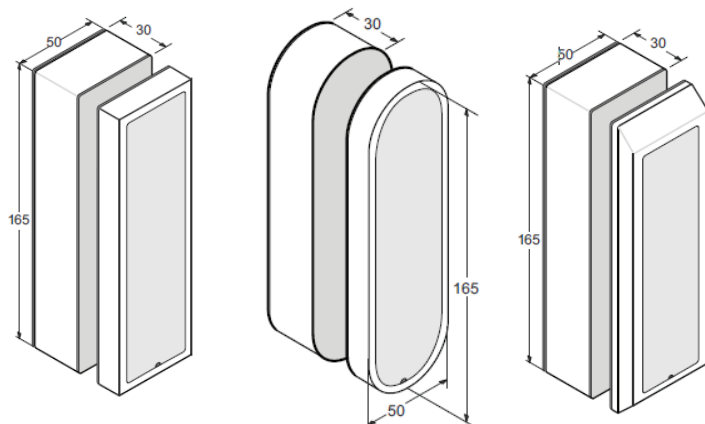

Available in three shapes to fit any architectural design.