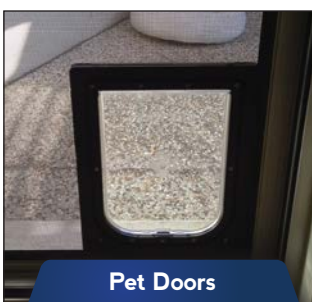

Look-out™ One Way Vision Mesh

With the correct light, Look-out One Way Vision Mesh allows a person on the inside to see out, but not be seen from the visitor's side.

D-Plate

Prevents tearing of mesh when opening or closing the security door.

Heavy Duty Closer

Available for hinged or sliding doors.

Hinged shown

GRILLE OPTIONS

- 1 Grille 103 Standard
- 2 Grille 125 Compact

Pet Doors

Pet Resistant Mesh

Look-out™ Mesh

AUSTRAL SECURITY DOOR LOCK OPTIONS*

The Ultimate™ for Hinged Doors

The Elegance™ for Hinged Doors

The SD7 Murray™ for Sliding Doors

Jemmy Resistant Parrot Beak Lock Tongue, Caretaker function

Jemmy Resistant Tongue with deformable strike plate