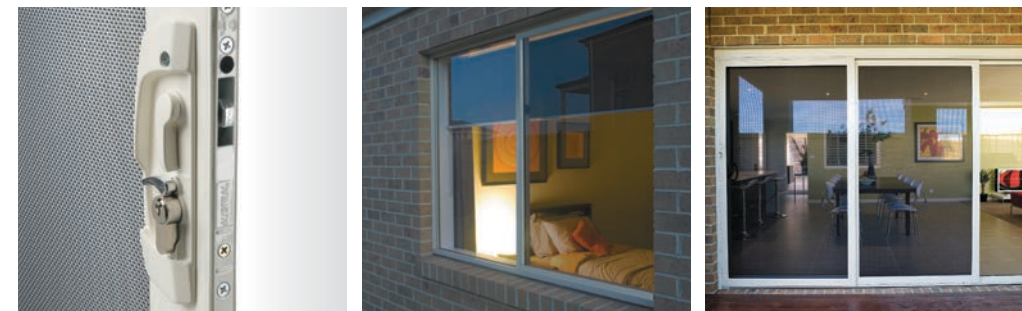

SUPASCREEN®

PRODUCT FEATURES AND BENEFITS

- Security Door tested to Australian Standards AS5039-2008
- Enjoy clear unobstructed views
- Maximum strength and durability
- High tensile 316 marine grade stainless steel
- Modern innovation
- Unique patented pressure assembly process
- Corrosion resistant
- 10 year warranty
- Available in a range of frame colours
- Standard hardware included
- Optional 3 point locking mechanism
- Hinged / Sliding / French / Stacker Door Systems / Windows