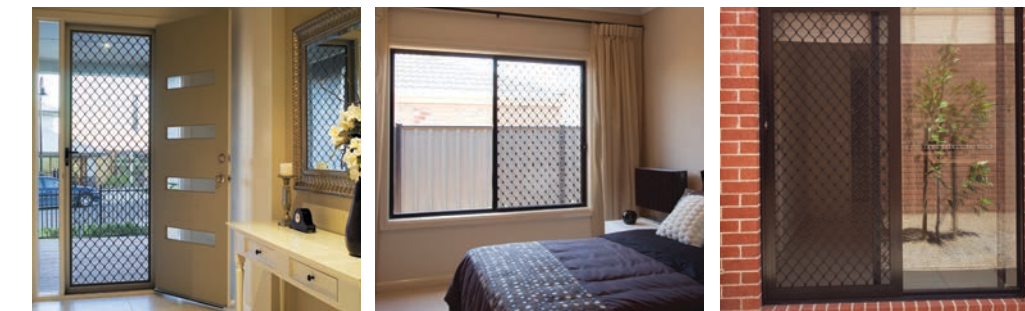

AMPLIMESH® GRILLE

PRODUCT FEATURES AND BENEFITS

- Security Door tested to Australian Standards AS5039-2008
- Visual deterrent
- 50 years in the market
- Choice of grilles which can be colour coated
- Fibreglass insect mesh standard feature
- Pet Resistant and Look-out™ One Way vision mesh optional
- 5 year warranty*
- Available in a range of frame colours
- Standard hardware included
- Entry level security for doors and windows
- Optional 3 point locking mechanism
- Hinged / Sliding / French / Stacker Door Systems / Windows