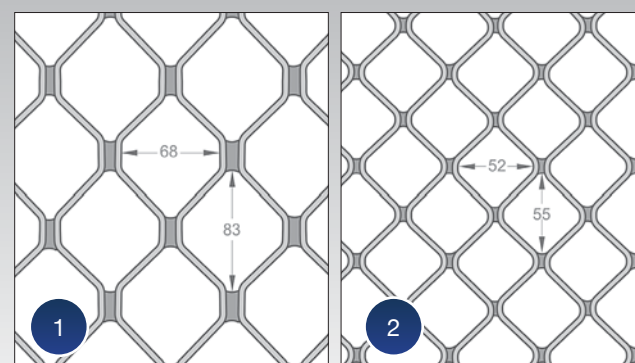

Look-out™ One Way Vision Mesh

With the correct light, Look-out One Way Vision Mesh allows a person on the inside to see out, but not be seen from the visitor's side.

D-Plate

Prevents tearing of mesh when opening or closing the security door.

Heavy Duty Closer

Available for hinged or sliding doors.

Hinged shown

GRILLE OPTIONS

- 1 Grille 103 Standard
- 2 Grille 125 Compact

Pet Doors

Pet Resistant Mesh

Look-out™ Mesh