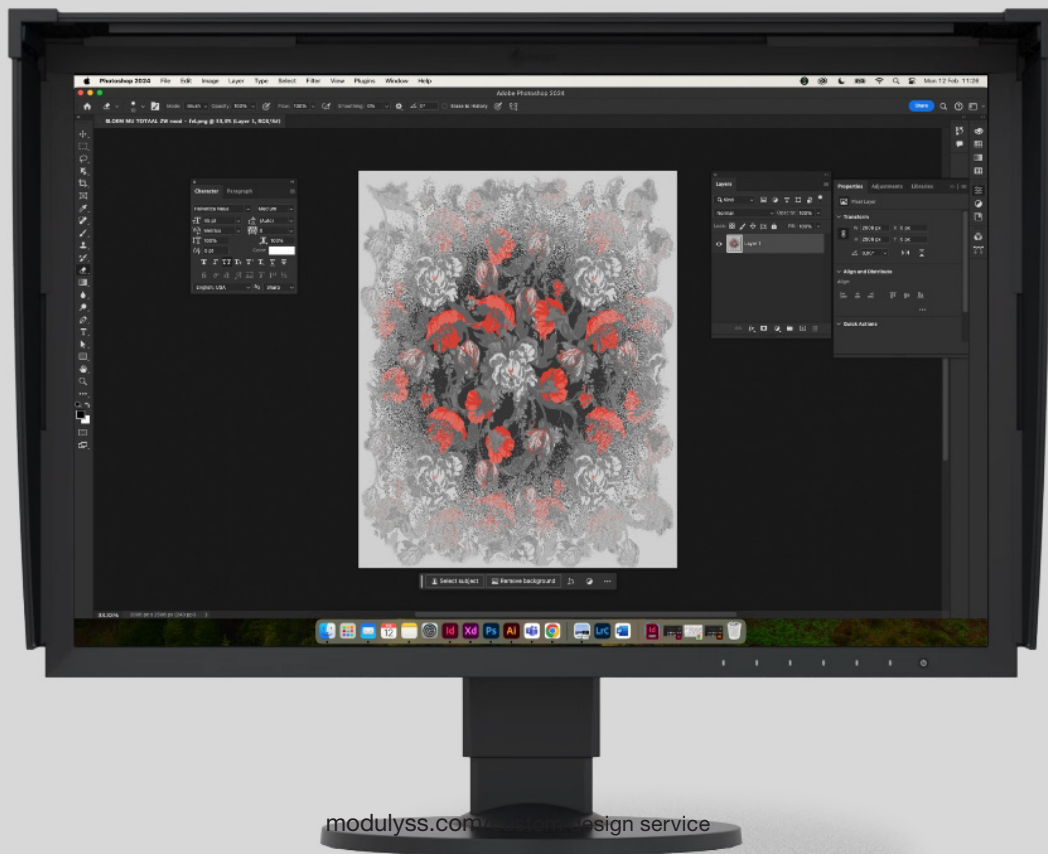

CUSTOMISE YOUR SPACE WITH DISTINCTIVE CARPET DESIGNS

modulyss.com/custom design service

Step away from the ordinary and step into a world of limitless creativity. In a world dominated by conventional solutions, our mission is to defy the norm. We're not just talking about minor adjustments – we're talking about releasing the full force of your imagination. Your clients crave the extraordinary, spaces that resonate with their essence, fuel their creativity, and leave a lasting impression.

Break free from conformity. Shatter the walls of mediocrity. Let the world witness how bespoke flooring can transform the very essence of an interior space.

modulyss.com/custom design service