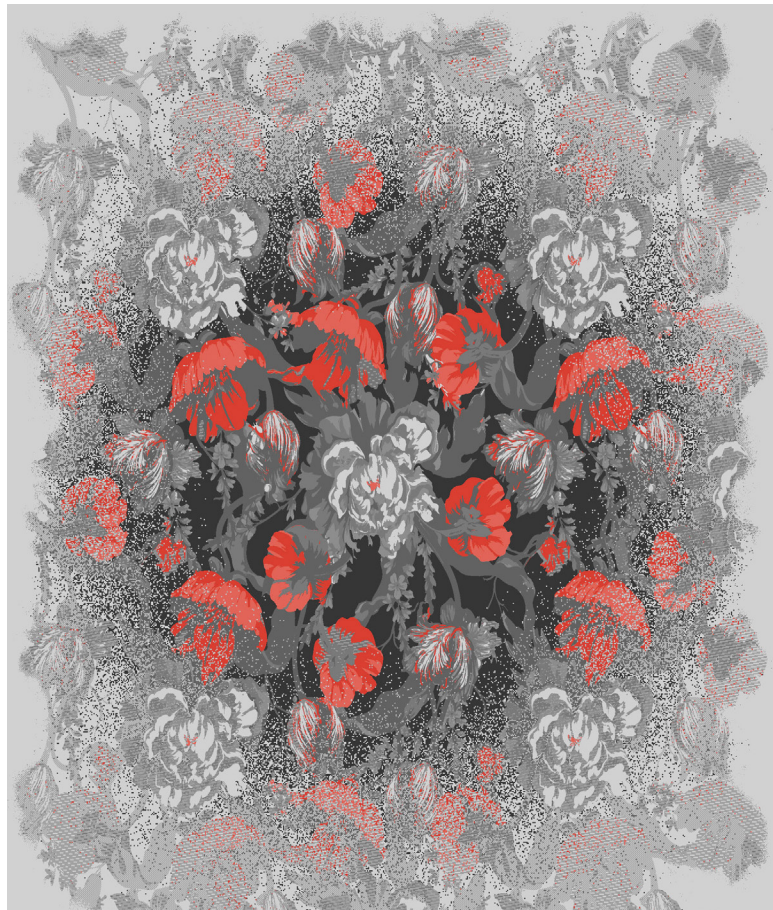

DISCOVER THE POWER OF CUSTOM CARPET TILES

[modulyss.com/custom design service](https://modulyss.com/custom-design-service)

Carpet tiles aren't just flooring; they're a canvas for your creativity. Easily create focal points or zones in your space with modular carpet tiles. Perfect for irregularly shaped rooms or spaces with obstacles, these tiles offer easy installation and are preferred in commercial settings. Choose a customised carpet tile design, ensuring your image or graphic aligns seamlessly, presenting the appearance of a wall-to-wall carpet.