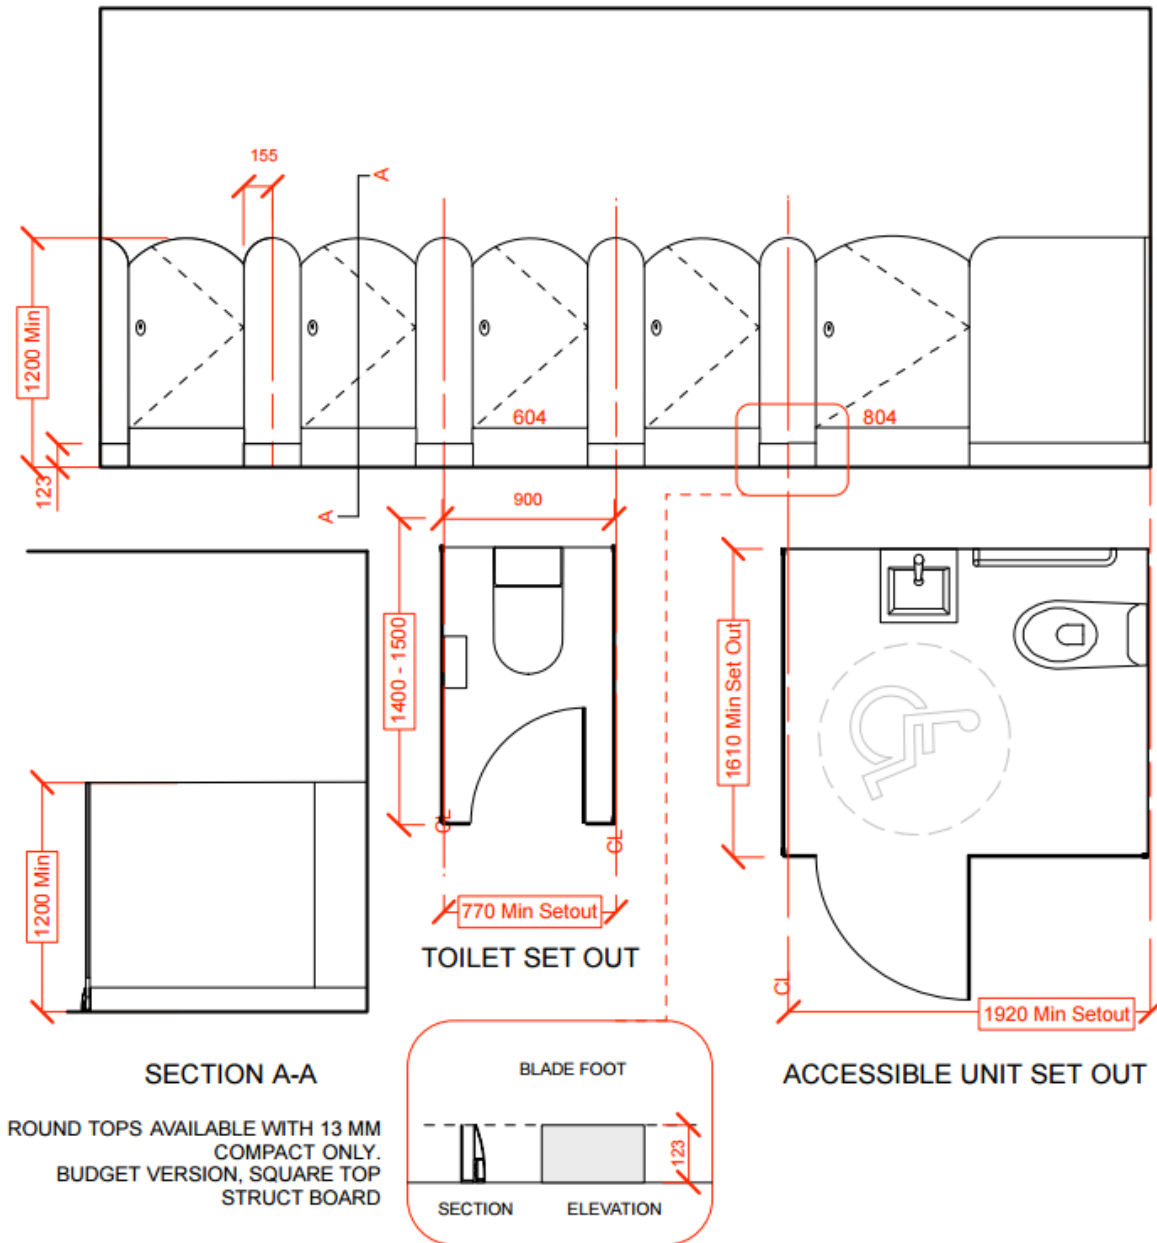

# FREESTYLE KINDERGARTEN TYPICAL DETAILS

**HALE MANUFACTURING LTD**  
PARTITION AND WASHROOM SYSTEMS