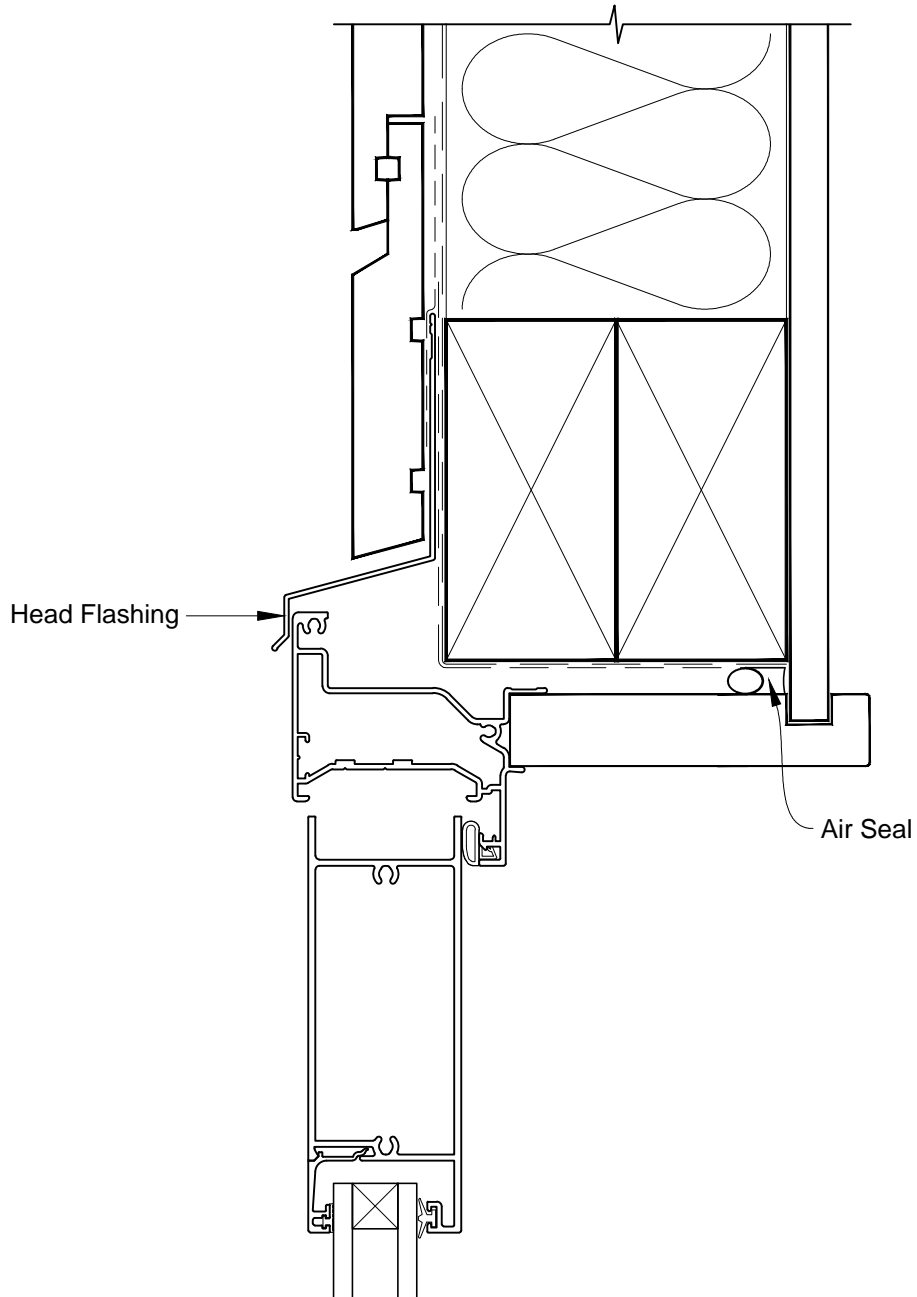

**INSTALLATION DETAIL - METRO SERIES
HINGED DOOR OPEN OUT ON RUSTICATED WEATHERBOARD
CAVITY CONSTRUCTION**

Date: 01.03.14 Scale: 1:2 CAD Ref.: MSHORW-CH

**INSTALLATION DETAIL - METRO SERIES
HINGED DOOR OPEN OUT ON RUSTICATED WEATHERBOARD
CAVITY CONSTRUCTION**

Date: 01.03.14 Scale: 1:2 CAD Ref.: MSHORW-CJ

**INSTALLATION DETAIL - METRO SERIES
HINGED DOOR OPEN OUT ON RUSTICATED WEATHERBOARD
CAVITY CONSTRUCTION**

Date: 01.03.14

Scale: 1:2

CAD Ref.: MSHORW-CS

**INSTALLATION DETAIL - METRO SERIES
HINGED DOOR OPEN OUT ON RUSTICATED WEATHERBOARD
DIRECT FIXED CLADDING**

Date: 01.03.14 Scale: 1:2 CAD Ref.: MSHORW-DH

**INSTALLATION DETAIL - METRO SERIES
HINGED DOOR OPEN OUT ON RUSTICATED WEATHERBOARD
DIRECT FIXED CLADDING**

Date: 01.03.14 Scale: 1:2 CAD Ref.: MSHORW-DJ

**INSTALLATION DETAIL - METRO SERIES
HINGED DOOR OPEN OUT ON RUSTICATED WEATHERBOARD
DIRECT FIXED CLADDING**

Date: 01.03.14 Scale: 1:2 CAD Ref.: MSHORW-DS