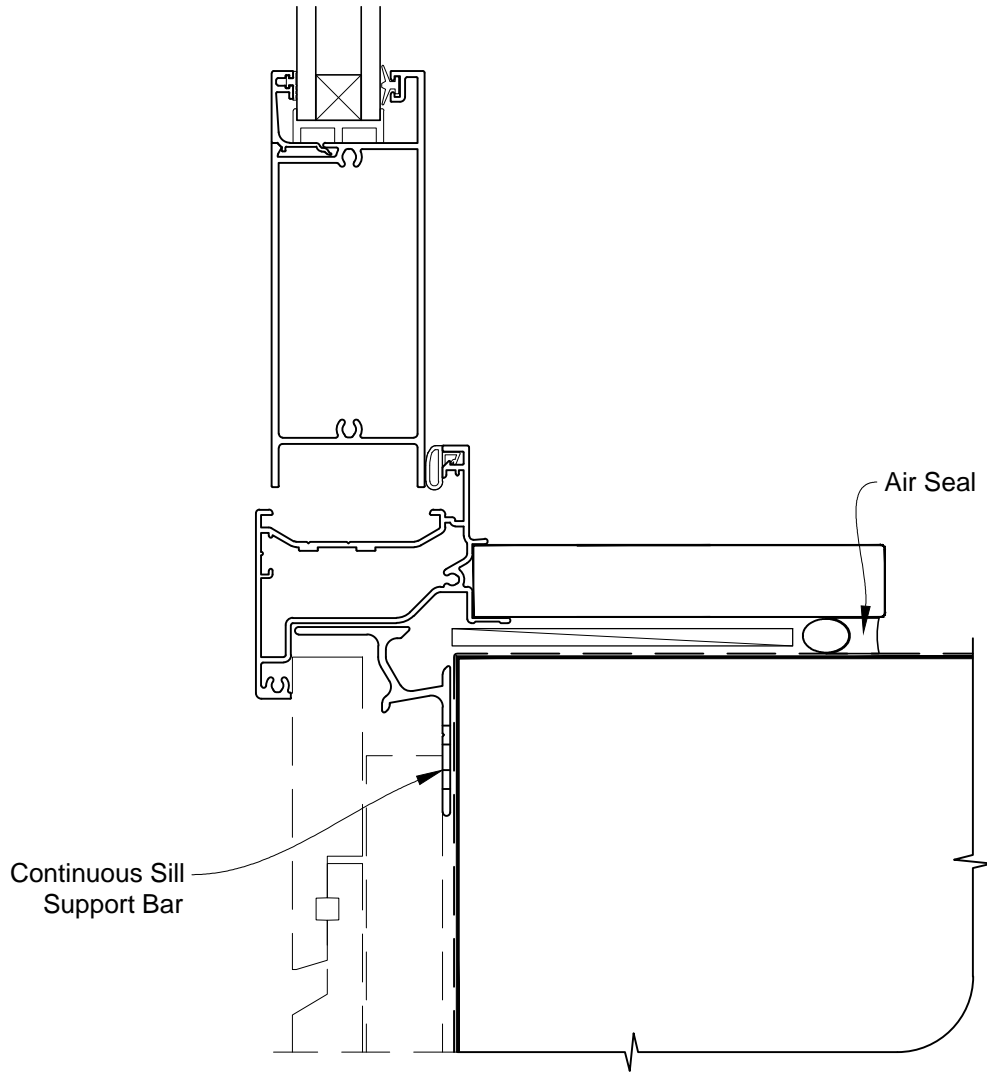

**INSTALLATION DETAIL - METRO SERIES
HINGED DOOR OPEN OUT ON RUSTICATED WEATHERBOARD
CAVITY CONSTRUCTION**

Date: 01.03.14 Scale: 1:2 CAD Ref.: MSHORW-CH

**INSTALLATION DETAIL - METRO SERIES
HINGED DOOR OPEN OUT ON RUSTICATED WEATHERBOARD
CAVITY CONSTRUCTION**

Date: 01.03.14 Scale: 1:2 CAD Ref.: MSHORW-CJ

**INSTALLATION DETAIL - METRO SERIES
HINGED DOOR OPEN OUT ON RUSTICATED WEATHERBOARD
CAVITY CONSTRUCTION**

Date: 01.03.14

Scale: 1:2

CAD Ref.: MSHORW-CS

**INSTALLATION DETAIL - METRO SERIES
HINGED DOOR OPEN OUT ON RUSTICATED WEATHERBOARD
DIRECT FIXED CLADDING**

Date: 01.03.14 Scale: 1:2 CAD Ref.: MSHORW-DH

**INSTALLATION DETAIL - METRO SERIES
HINGED DOOR OPEN OUT ON RUSTICATED WEATHERBOARD
DIRECT FIXED CLADDING**

Date: 01.03.14 Scale: 1:2 CAD Ref.: MSHORW-DJ

**INSTALLATION DETAIL - METRO SERIES
HINGED DOOR OPEN OUT ON RUSTICATED WEATHERBOARD
DIRECT FIXED CLADDING**

Date: 01.03.14 Scale: 1:2 CAD Ref.: MSHORW-DS