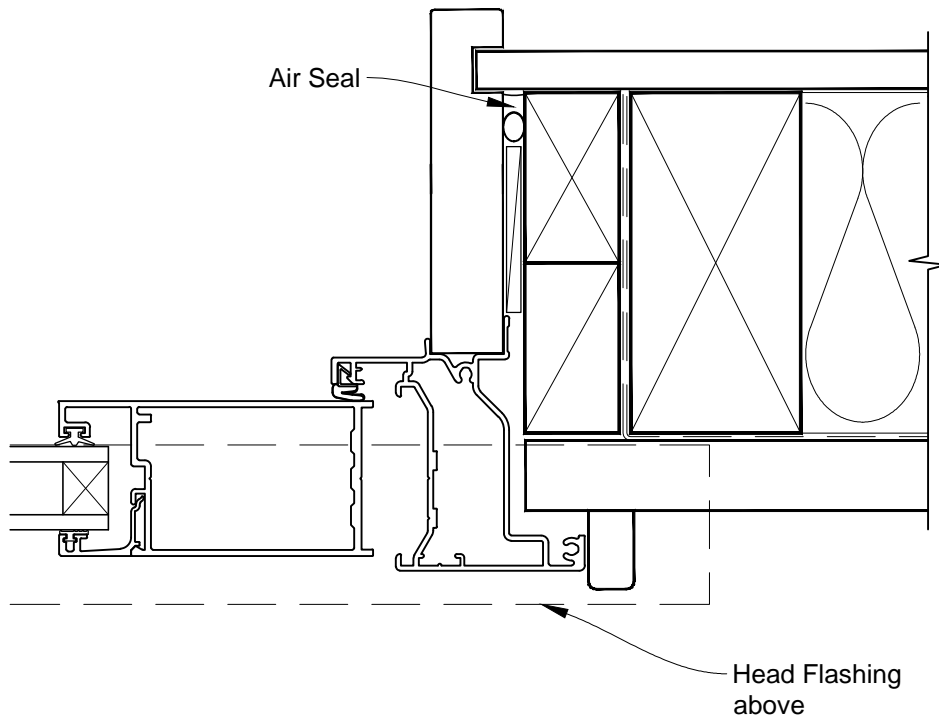

**INSTALLATION DETAIL - METRO SERIES
HINGED DOOR OPEN OUT ON RUSTICATED WEATHERBOARD
CAVITY CONSTRUCTION**

Date: 01.03.14 Scale: 1:2 CAD Ref.: MSHORW-CH

**INSTALLATION DETAIL - METRO SERIES
HINGED DOOR OPEN OUT ON RUSTICATED WEATHERBOARD
CAVITY CONSTRUCTION**

Date: 01.03.14 Scale: 1:2 CAD Ref.: MSHORW-CJ

**INSTALLATION DETAIL - METRO SERIES
HINGED DOOR OPEN OUT ON RUSTICATED WEATHERBOARD
CAVITY CONSTRUCTION**

Date: 01.03.14

Scale: 1:2

CAD Ref.: MSHORW-CS

**INSTALLATION DETAIL - METRO SERIES
HINGED DOOR OPEN OUT ON RUSTICATED WEATHERBOARD
DIRECT FIXED CLADDING**

Date: 01.03.14 Scale: 1:2 CAD Ref.: MSHORW-DH

**INSTALLATION DETAIL - METRO SERIES
HINGED DOOR OPEN OUT ON RUSTICATED WEATHERBOARD
DIRECT FIXED CLADDING**

Date: 01.03.14 Scale: 1:2 CAD Ref.: MSHORW-DJ

**INSTALLATION DETAIL - METRO SERIES
HINGED DOOR OPEN OUT ON RUSTICATED WEATHERBOARD
DIRECT FIXED CLADDING**

Date: 01.03.14 Scale: 1:2 CAD Ref.: MSHORW-DS