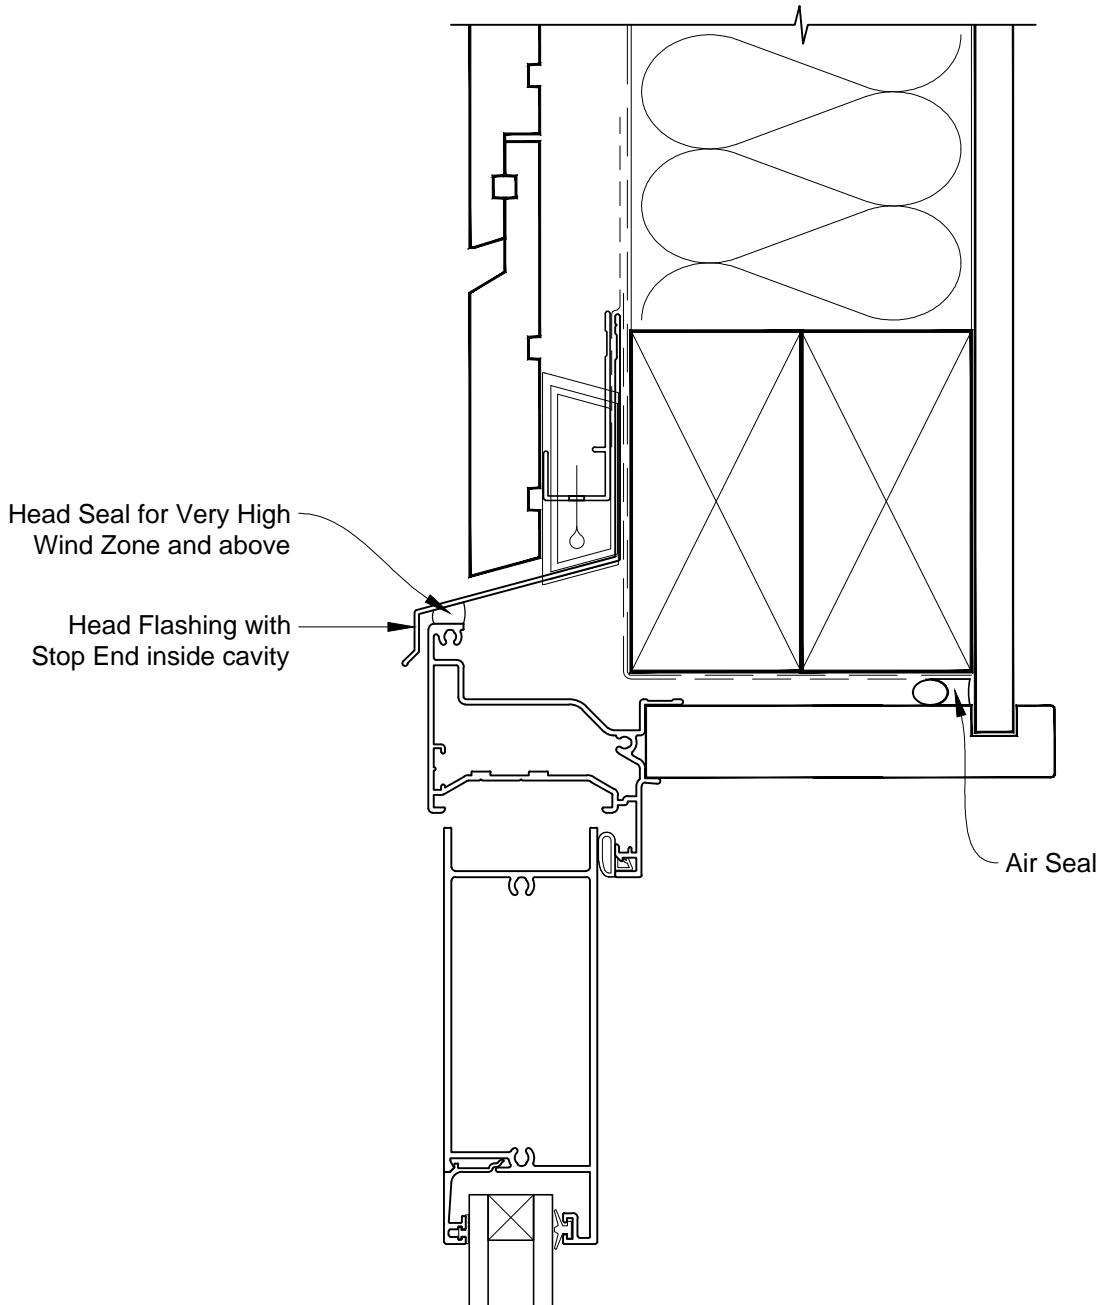

**INSTALLATION DETAIL - METRO SERIES
HINGED DOOR OPEN OUT ON RUSTICATED WEATHERBOARD
CAVITY CONSTRUCTION**

Date: 01.03.14 Scale: 1:2 CAD Ref.: MSHORW-CH

**INSTALLATION DETAIL - METRO SERIES
HINGED DOOR OPEN OUT ON RUSTICATED WEATHERBOARD
CAVITY CONSTRUCTION**

Date: 01.03.14 Scale: 1:2 CAD Ref.: MSHORW-CJ

**INSTALLATION DETAIL - METRO SERIES
HINGED DOOR OPEN OUT ON RUSTICATED WEATHERBOARD
CAVITY CONSTRUCTION**

Date: 01.03.14

Scale: 1:2

CAD Ref.: MSHORW-CS

**INSTALLATION DETAIL - METRO SERIES
HINGED DOOR OPEN OUT ON RUSTICATED WEATHERBOARD
DIRECT FIXED CLADDING**

Date: 01.03.14 Scale: 1:2 CAD Ref.: MSHORW-DH

**INSTALLATION DETAIL - METRO SERIES
HINGED DOOR OPEN OUT ON RUSTICATED WEATHERBOARD
DIRECT FIXED CLADDING**

Date: 01.03.14 Scale: 1:2 CAD Ref.: MSHORW-DJ

**INSTALLATION DETAIL - METRO SERIES
HINGED DOOR OPEN OUT ON RUSTICATED WEATHERBOARD
DIRECT FIXED CLADDING**

Date: 01.03.14 Scale: 1:2 CAD Ref.: MSHORW-DS