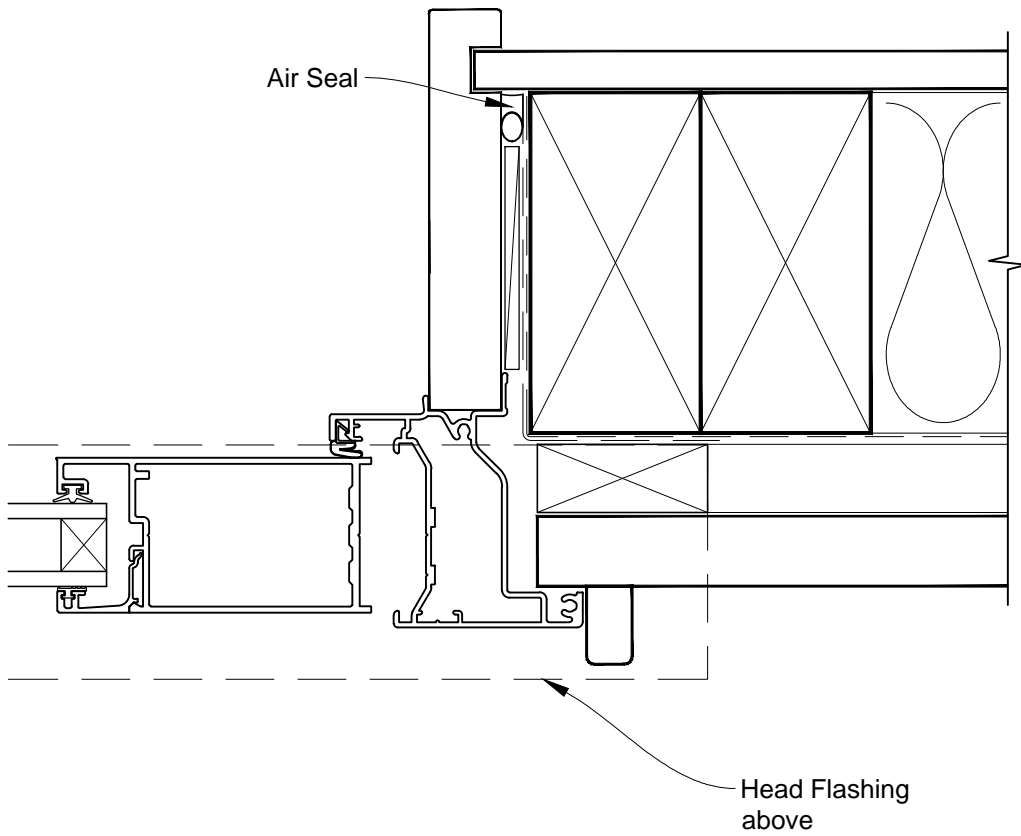

**INSTALLATION DETAIL - METRO SERIES
HINGED DOOR OPEN OUT ON RUSTICATED WEATHERBOARD
CAVITY CONSTRUCTION**

Date: 01.03.14 Scale: 1:2 CAD Ref.: MSHORW-CH

**INSTALLATION DETAIL - METRO SERIES
HINGED DOOR OPEN OUT ON RUSTICATED WEATHERBOARD
CAVITY CONSTRUCTION**

Date: 01.03.14 Scale: 1:2 CAD Ref.: MSHORW-CJ

**INSTALLATION DETAIL - METRO SERIES
HINGED DOOR OPEN OUT ON RUSTICATED WEATHERBOARD
CAVITY CONSTRUCTION**

Date: 01.03.14

Scale: 1:2

CAD Ref.: MSHORW-CS

**INSTALLATION DETAIL - METRO SERIES
HINGED DOOR OPEN OUT ON RUSTICATED WEATHERBOARD
DIRECT FIXED CLADDING**

Date: 01.03.14 Scale: 1:2 CAD Ref.: MSHORW-DH

**INSTALLATION DETAIL - METRO SERIES
HINGED DOOR OPEN OUT ON RUSTICATED WEATHERBOARD
DIRECT FIXED CLADDING**

Date: 01.03.14 Scale: 1:2 CAD Ref.: MSHORW-DJ

**INSTALLATION DETAIL - METRO SERIES
HINGED DOOR OPEN OUT ON RUSTICATED WEATHERBOARD
DIRECT FIXED CLADDING**

Date: 01.03.14 Scale: 1:2 CAD Ref.: MSHORW-DS