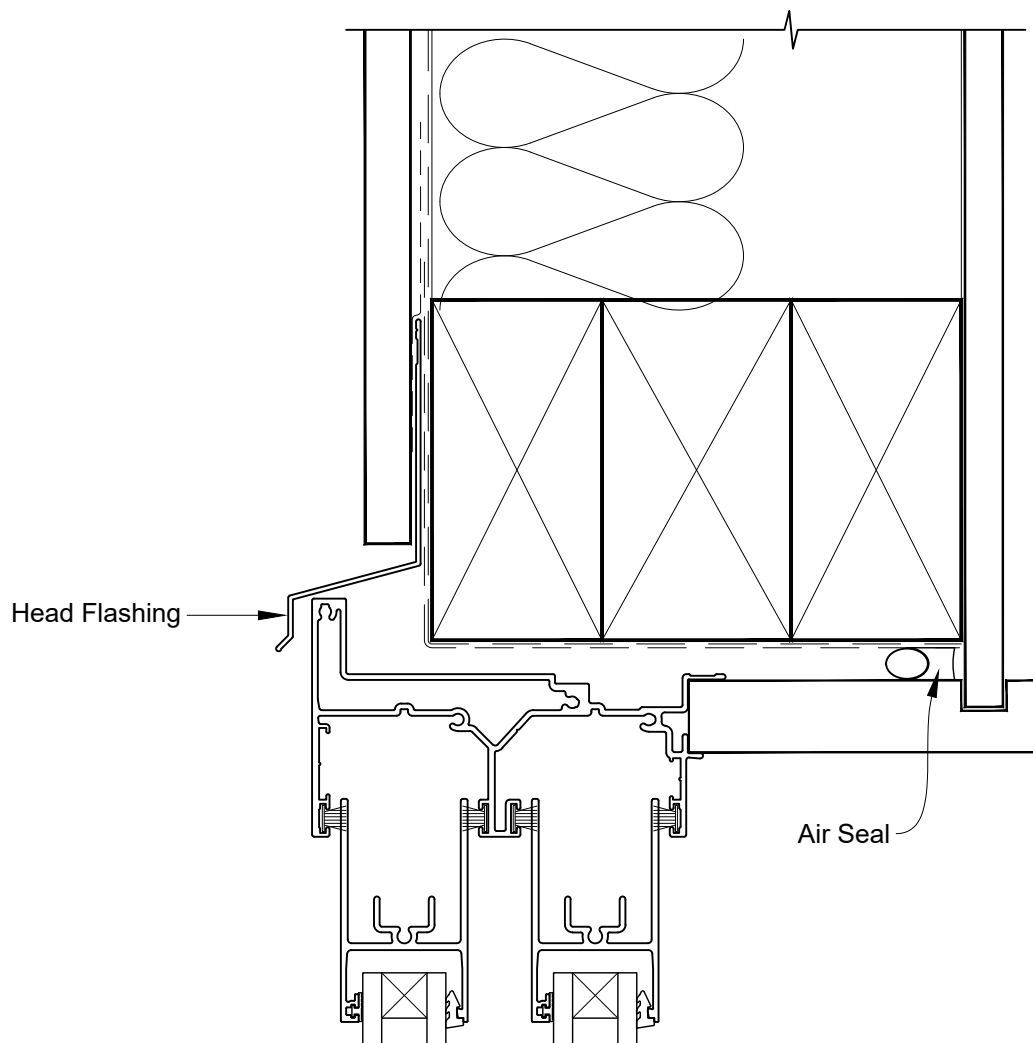

**INSTALLATION DETAIL - FIRST RESIDENTIAL  
TWIN SLIDER WINDOW ON FLAT SHEET  
CAVITY CONSTRUCTION**

Date: 01.04.19

Scale: 1:2

CAD Ref.: FRTWFS-CSH

**INSTALLATION DETAIL - FIRST RESIDENTIAL  
TWIN SLIDER WINDOW ON FLAT SHEET  
CAVITY CONSTRUCTION**

Date: 01.04.19

Scale: 1:2

CAD Ref.: FRTWFS-CSJ

**INSTALLATION DETAIL - FIRST RESIDENTIAL  
TWIN SLIDER WINDOW ON FLAT SHEET  
CAVITY CONSTRUCTION**

Date: 01.04.19

Scale: 1:2

CAD Ref.: FRTWFS-CSS

**INSTALLATION DETAIL - FIRST RESIDENTIAL  
TWIN SLIDER WINDOW ON FLAT SHEET  
DIRECT FIXED CLADDING**

Date: 01.04.19

Scale: 1:2

CAD Ref.: FRTWFS-DSH

**INSTALLATION DETAIL - FIRST RESIDENTIAL  
TWIN SLIDER WINDOW ON FLAT SHEET  
DIRECT FIXED CLADDING**

Date: 01.04.19

Scale: 1:2

CAD Ref.: FRTWFS-DSJ

**INSTALLATION DETAIL - FIRST RESIDENTIAL  
TWIN SLIDER WINDOW ON FLAT SHEET  
DIRECT FIXED CLADDING**

Date: 01.04.19

Scale: 1:2

CAD Ref.: FRTWFS-DSS