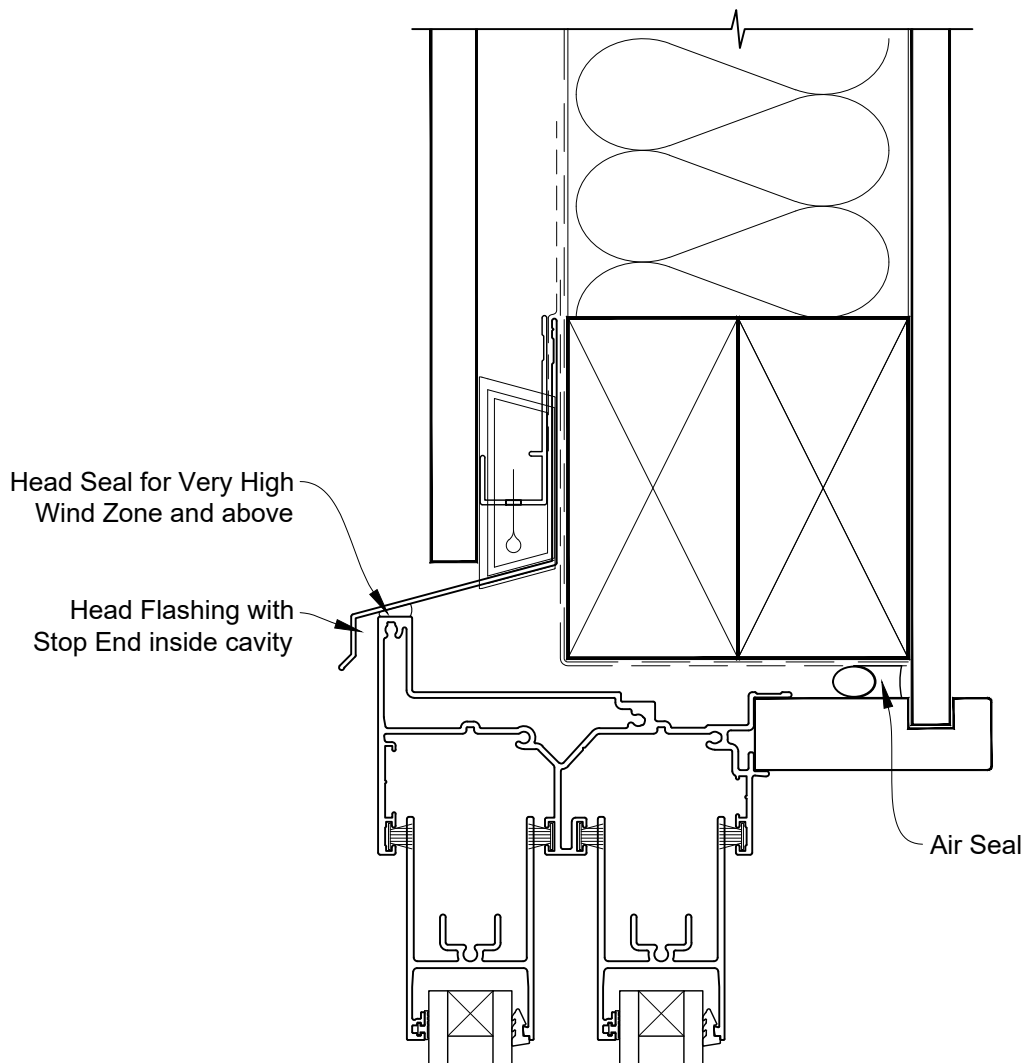

**INSTALLATION DETAIL - FIRST RESIDENTIAL  
TWIN SLIDER WINDOW ON FLAT SHEET  
CAVITY CONSTRUCTION**

Date: 01.04.19

Scale: 1:2

CAD Ref.: FRTWFS-CSH

**INSTALLATION DETAIL - FIRST RESIDENTIAL  
TWIN SLIDER WINDOW ON FLAT SHEET  
CAVITY CONSTRUCTION**

Date: 01.04.19

Scale: 1:2

CAD Ref.: FRTWFS-CSJ

**INSTALLATION DETAIL - FIRST RESIDENTIAL  
TWIN SLIDER WINDOW ON FLAT SHEET  
CAVITY CONSTRUCTION**

Date: 01.04.19

Scale: 1:2

CAD Ref.: FRTWFS-CSS

**INSTALLATION DETAIL - FIRST RESIDENTIAL  
TWIN SLIDER WINDOW ON FLAT SHEET  
DIRECT FIXED CLADDING**

Date: 01.04.19

Scale: 1:2

CAD Ref.: FRTWFS-DSH

**INSTALLATION DETAIL - FIRST RESIDENTIAL  
TWIN SLIDER WINDOW ON FLAT SHEET  
DIRECT FIXED CLADDING**

Date: 01.04.19

Scale: 1:2

CAD Ref.: FRTWFS-DSJ

**INSTALLATION DETAIL - FIRST RESIDENTIAL  
TWIN SLIDER WINDOW ON FLAT SHEET  
DIRECT FIXED CLADDING**