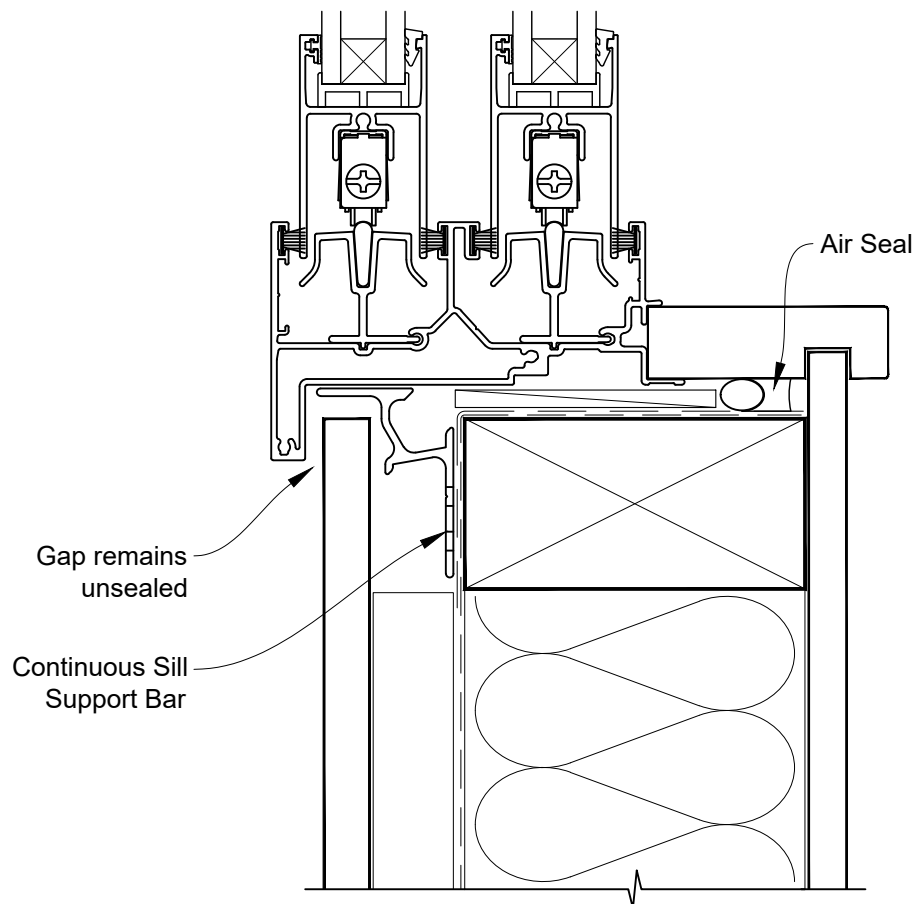

**INSTALLATION DETAIL - FIRST RESIDENTIAL  
TWIN SLIDER WINDOW ON FLAT SHEET  
CAVITY CONSTRUCTION**

Date: 01.04.19

Scale: 1:2

CAD Ref.: FRTWFS-CSH

**INSTALLATION DETAIL - FIRST RESIDENTIAL  
TWIN SLIDER WINDOW ON FLAT SHEET  
CAVITY CONSTRUCTION**

Date: 01.04.19

Scale: 1:2

CAD Ref.: FRTWFS-CSJ

**INSTALLATION DETAIL - FIRST RESIDENTIAL  
TWIN SLIDER WINDOW ON FLAT SHEET  
CAVITY CONSTRUCTION**

Date: 01.04.19

Scale: 1:2

CAD Ref.: FRTWFS-CSS

**INSTALLATION DETAIL - FIRST RESIDENTIAL  
TWIN SLIDER WINDOW ON FLAT SHEET  
DIRECT FIXED CLADDING**