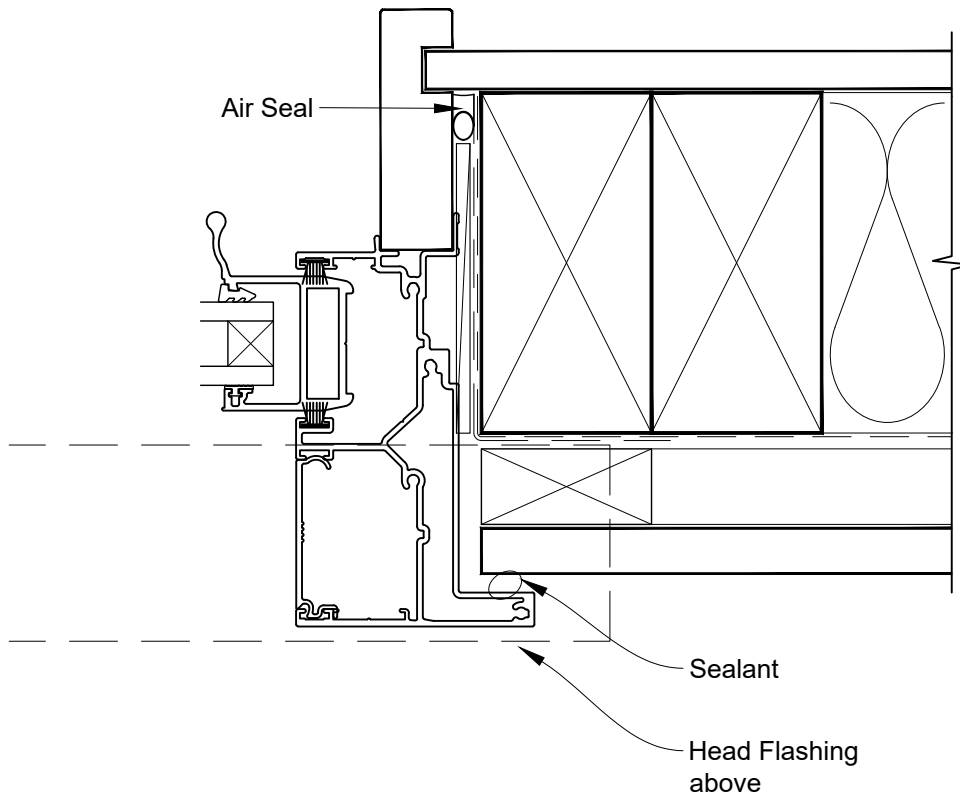

**INSTALLATION DETAIL - FIRST RESIDENTIAL  
TWIN SLIDER WINDOW ON FLAT SHEET  
CAVITY CONSTRUCTION**

Date: 01.04.19

Scale: 1:2

CAD Ref.: FRTWFS-CSH

**INSTALLATION DETAIL - FIRST RESIDENTIAL  
TWIN SLIDER WINDOW ON FLAT SHEET  
CAVITY CONSTRUCTION**

Date: 01.04.19

Scale: 1:2

CAD Ref.: FRTWFS-CSJ

**INSTALLATION DETAIL - FIRST RESIDENTIAL  
TWIN SLIDER WINDOW ON FLAT SHEET  
CAVITY CONSTRUCTION**

Date: 01.04.19

Scale: 1:2

CAD Ref.: FRTWFS-CSS

**INSTALLATION DETAIL - FIRST RESIDENTIAL  
TWIN SLIDER WINDOW ON FLAT SHEET  
DIRECT FIXED CLADDING**

Date: 01.04.19

Scale: 1:2

CAD Ref.: FRTWFS-DSH

**INSTALLATION DETAIL - FIRST RESIDENTIAL  
TWIN SLIDER WINDOW ON FLAT SHEET  
DIRECT FIXED CLADDING**

Date: 01.04.19

Scale: 1:2

CAD Ref.: FRTWFS-DSJ

**INSTALLATION DETAIL - FIRST RESIDENTIAL  
TWIN SLIDER WINDOW ON FLAT SHEET  
DIRECT FIXED CLADDING**