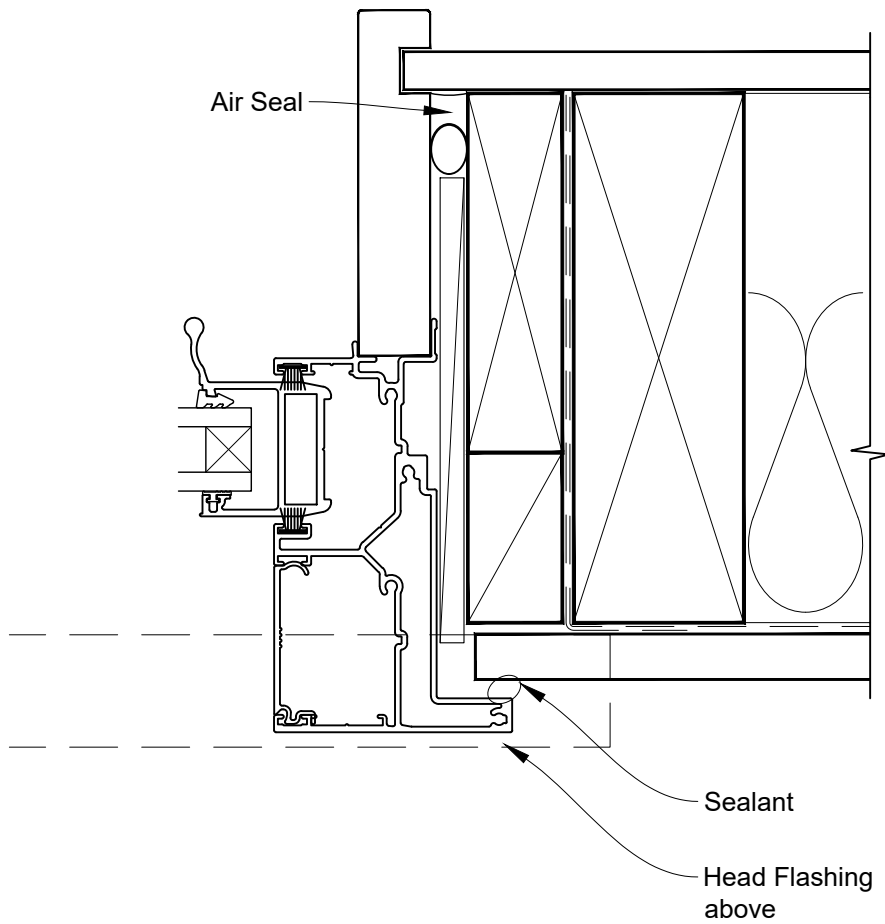

**INSTALLATION DETAIL - FIRST RESIDENTIAL  
TWIN SLIDER WINDOW ON FLAT SHEET  
CAVITY CONSTRUCTION**

Date: 01.04.19

Scale: 1:2

CAD Ref.: FRTWFS-CSH

**INSTALLATION DETAIL - FIRST RESIDENTIAL  
TWIN SLIDER WINDOW ON FLAT SHEET  
CAVITY CONSTRUCTION**

Date: 01.04.19

Scale: 1:2

CAD Ref.: FRTWFS-CSJ

**INSTALLATION DETAIL - FIRST RESIDENTIAL  
TWIN SLIDER WINDOW ON FLAT SHEET  
CAVITY CONSTRUCTION**

Date: 01.04.19

Scale: 1:2

CAD Ref.: FRTWFS-CSS

**INSTALLATION DETAIL - FIRST RESIDENTIAL  
TWIN SLIDER WINDOW ON FLAT SHEET  
DIRECT FIXED CLADDING**

Date: 01.04.19

Scale: 1:2

CAD Ref.: FRTWFS-DSH

**INSTALLATION DETAIL - FIRST RESIDENTIAL  
TWIN SLIDER WINDOW ON FLAT SHEET  
DIRECT FIXED CLADDING**

Date: 01.04.19

Scale: 1:2

CAD Ref.: FRTWFS-DSJ

**INSTALLATION DETAIL - FIRST RESIDENTIAL  
TWIN SLIDER WINDOW ON FLAT SHEET  
DIRECT FIXED CLADDING**

Date: 01.04.19

Scale: 1:2

CAD Ref.: FRTWFS-DSS