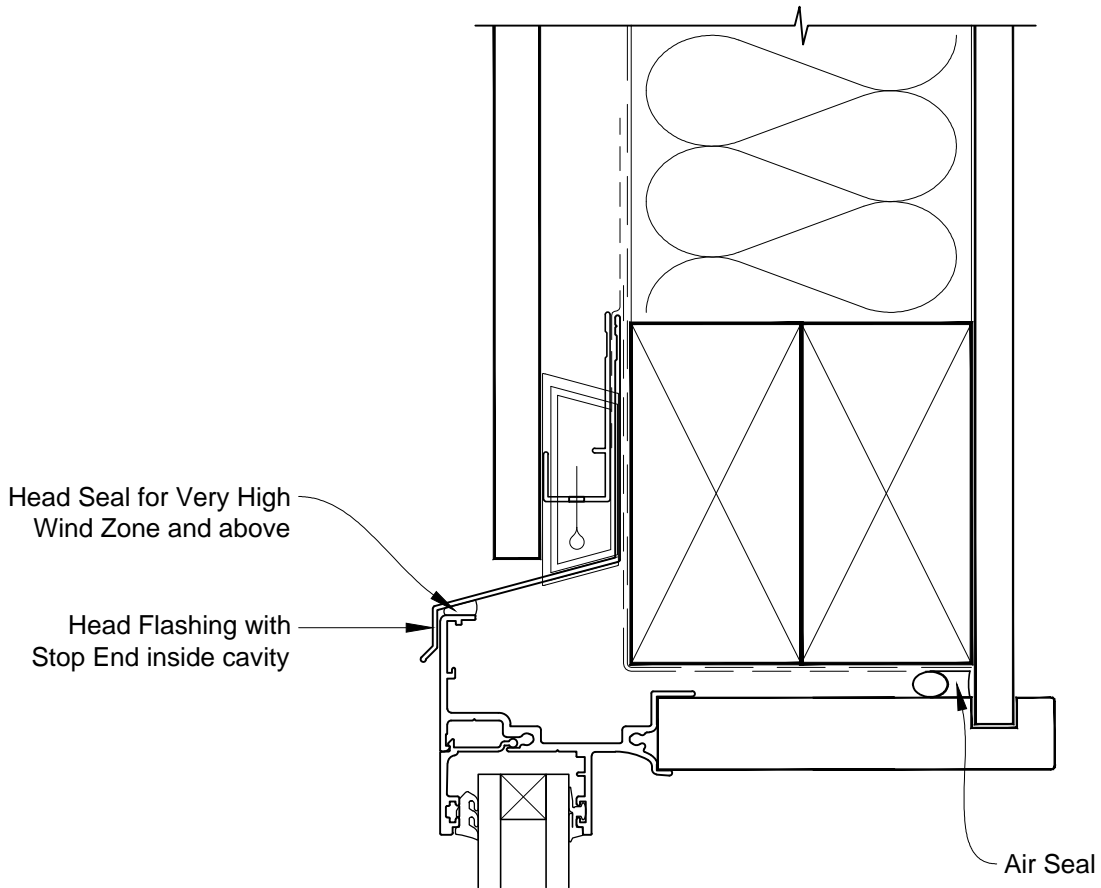

**INSTALLATION DETAIL - METRO SERIES  
AWNING WINDOW ON FLAT SHEET  
CAVITY CONSTRUCTION**

Date: 01.03.14

Scale: 1:2

CAD Ref.: MSAWFS-CH

**INSTALLATION DETAIL - METRO SERIES  
AWNING WINDOW ON FLAT SHEET  
CAVITY CONSTRUCTION**

Date: 01.03.14      Scale: 1:2      CAD Ref.: MSAWFS-CJ

**INSTALLATION DETAIL - METRO SERIES  
AWNING WINDOW ON FLAT SHEET  
CAVITY CONSTRUCTION**

Date: 01.03.14

Scale: 1:2

CAD Ref.: MSAWFS-CS

**INSTALLATION DETAIL - METRO SERIES  
AWNING WINDOW ON FLAT SHEET  
CAVITY CONSTRUCTION**