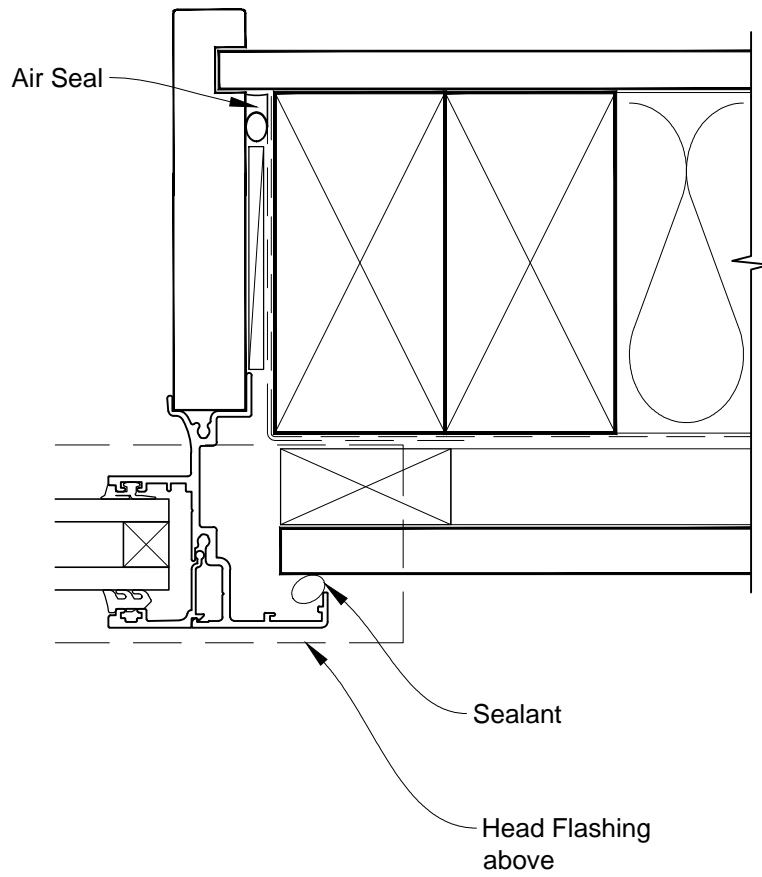

**INSTALLATION DETAIL - METRO SERIES  
AWNING WINDOW ON FLAT SHEET  
CAVITY CONSTRUCTION**

Date: 01.03.14

Scale: 1:2

CAD Ref.: MSAWFS-CH

**INSTALLATION DETAIL - METRO SERIES  
AWNING WINDOW ON FLAT SHEET  
CAVITY CONSTRUCTION**

Date: 01.03.14      Scale: 1:2      CAD Ref.: MSAWFS-CJ

**INSTALLATION DETAIL - METRO SERIES  
AWNING WINDOW ON FLAT SHEET  
CAVITY CONSTRUCTION**

Date: 01.03.14

Scale: 1:2

CAD Ref.: MSAWFS-CS

**INSTALLATION DETAIL - METRO SERIES  
AWNING WINDOW ON FLAT SHEET  
CAVITY CONSTRUCTION**

Date: 01.03.14

Scale: 1:2

CAD Ref.: MSAWFS-CS2

**INSTALLATION DETAIL - METRO SERIES  
AWNING WINDOW ON FLAT SHEET  
DIRECT FIXED CLADDING**

Date: 01.03.14      Scale: 1:2      CAD Ref.: MSAWFS-DH

**INSTALLATION DETAIL - METRO SERIES  
AWNING WINDOW ON FLAT SHEET  
DIRECT FIXED CLADDING**