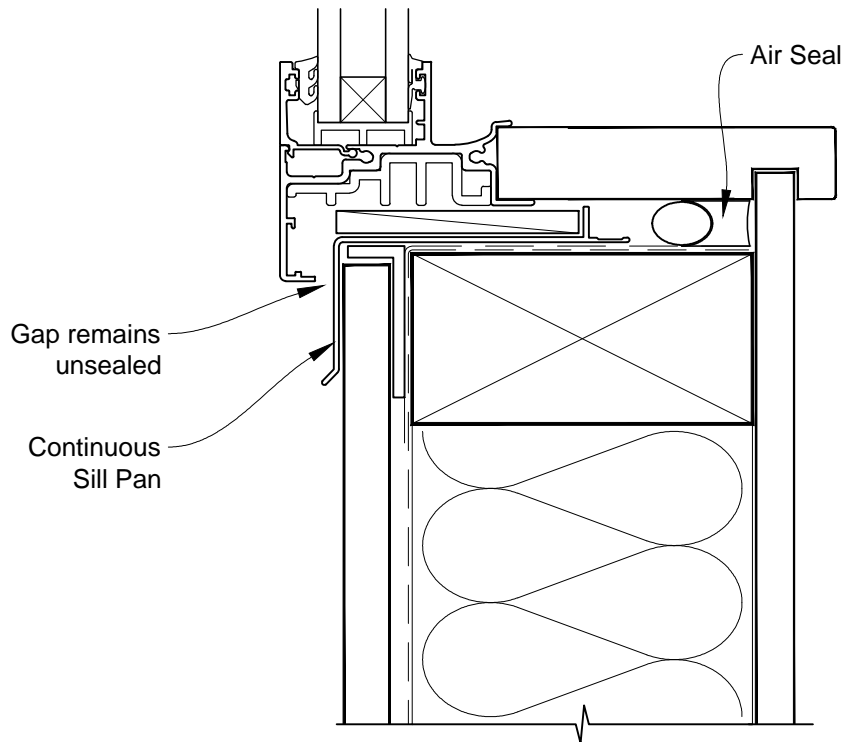

Date: 01.03.14

Scale: 1:2

CAD Ref.: MSAWFS-DJ

**INSTALLATION DETAIL - METRO SERIES  
AWNING WINDOW ON FLAT SHEET  
DIRECT FIXED CLADDING**

Date: 01.03.14

Scale: 1:2

CAD Ref.: MSAWFS-DS

**INSTALLATION DETAIL - METRO SERIES  
AWNING WINDOW ON FLAT SHEET  
DIRECT FIXED CLADDING**