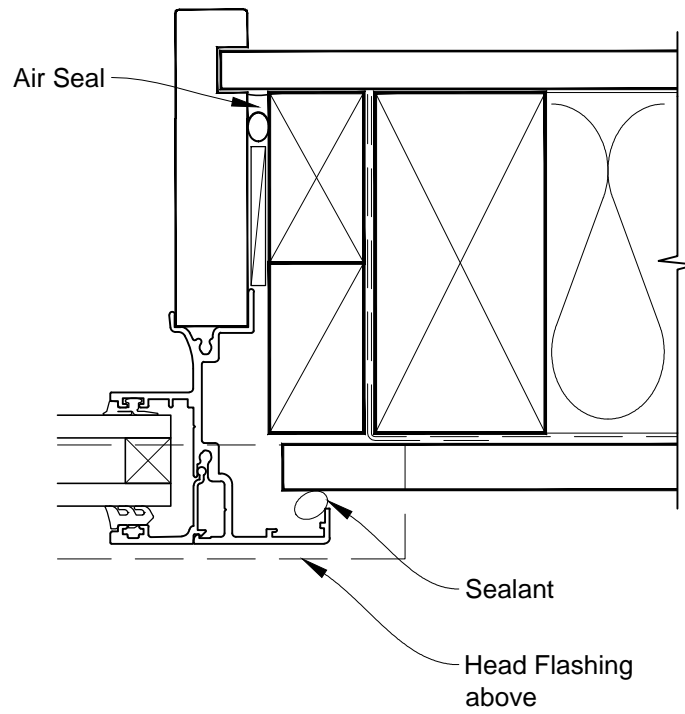

**INSTALLATION DETAIL - METRO SERIES  
AWNING WINDOW ON FLAT SHEET  
CAVITY CONSTRUCTION**

Date: 01.03.14

Scale: 1:2

CAD Ref.: MSAWFS-CH

**INSTALLATION DETAIL - METRO SERIES  
AWNING WINDOW ON FLAT SHEET  
CAVITY CONSTRUCTION**

Date: 01.03.14      Scale: 1:2      CAD Ref.: MSAWFS-CJ

**INSTALLATION DETAIL - METRO SERIES  
AWNING WINDOW ON FLAT SHEET  
CAVITY CONSTRUCTION**

Date: 01.03.14

Scale: 1:2

CAD Ref.: MSAWFS-CS

**INSTALLATION DETAIL - METRO SERIES  
AWNING WINDOW ON FLAT SHEET  
CAVITY CONSTRUCTION**

Date: 01.03.14

Scale: 1:2

CAD Ref.: MSAWFS-CS2

**INSTALLATION DETAIL - METRO SERIES  
AWNING WINDOW ON FLAT SHEET  
DIRECT FIXED CLADDING**

Date: 01.03.14      Scale: 1:2      CAD Ref.: MSAWFS-DH

**INSTALLATION DETAIL - METRO SERIES  
AWNING WINDOW ON FLAT SHEET  
DIRECT FIXED CLADDING**

Date: 01.03.14

Scale: 1:2

CAD Ref.: MSAWFS-DJ

**INSTALLATION DETAIL - METRO SERIES  
AWNING WINDOW ON FLAT SHEET  
DIRECT FIXED CLADDING**

Date: 01.03.14

Scale: 1:2

CAD Ref.: MSAWFS-DS

**INSTALLATION DETAIL - METRO SERIES  
AWNING WINDOW ON FLAT SHEET  
DIRECT FIXED CLADDING**