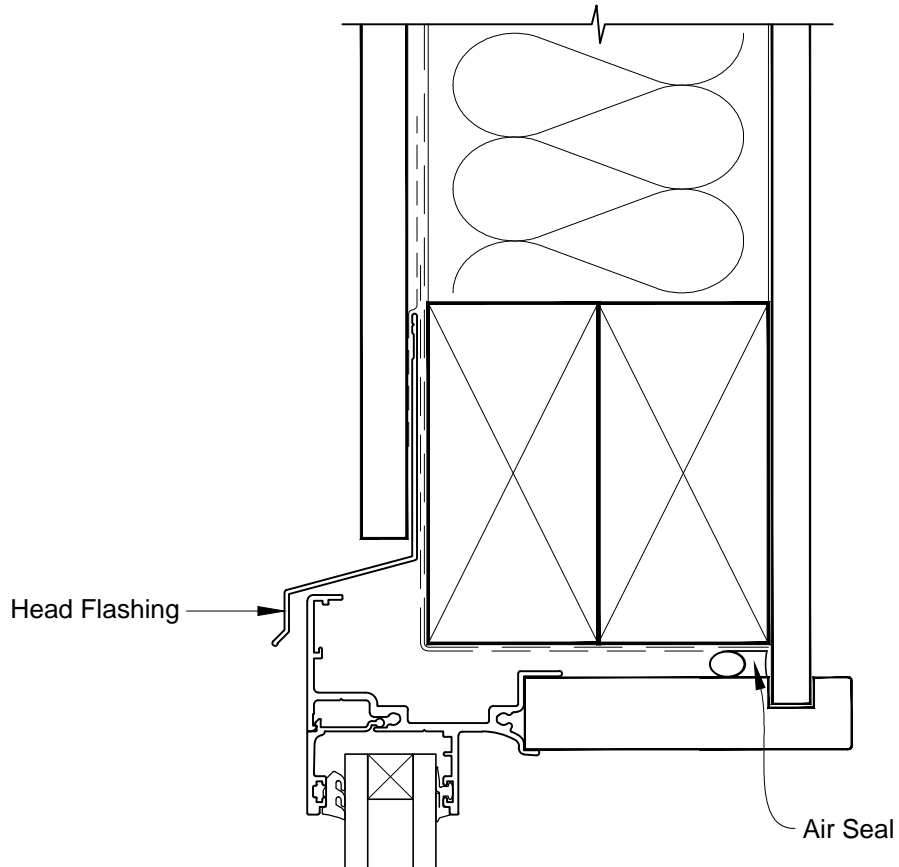

**INSTALLATION DETAIL - METRO SERIES  
AWNING WINDOW ON FLAT SHEET  
CAVITY CONSTRUCTION**

Date: 01.03.14

Scale: 1:2

CAD Ref.: MSAWFS-CH

**INSTALLATION DETAIL - METRO SERIES  
AWNING WINDOW ON FLAT SHEET  
CAVITY CONSTRUCTION**

Date: 01.03.14      Scale: 1:2      CAD Ref.: MSAWFS-CJ

**INSTALLATION DETAIL - METRO SERIES  
AWNING WINDOW ON FLAT SHEET  
CAVITY CONSTRUCTION**

Date: 01.03.14

Scale: 1:2

CAD Ref.: MSAWFS-CS

**INSTALLATION DETAIL - METRO SERIES  
AWNING WINDOW ON FLAT SHEET  
CAVITY CONSTRUCTION**

Date: 01.03.14

Scale: 1:2

CAD Ref.: MSAWFS-CS2

**INSTALLATION DETAIL - METRO SERIES  
AWNING WINDOW ON FLAT SHEET  
DIRECT FIXED CLADDING**

Date: 01.03.14      Scale: 1:2      CAD Ref.: MSAWFS-DH

**INSTALLATION DETAIL - METRO SERIES  
AWNING WINDOW ON FLAT SHEET  
DIRECT FIXED CLADDING**

Date: 01.03.14

Scale: 1:2

CAD Ref.: MSAWFS-DJ

**INSTALLATION DETAIL - METRO SERIES  
AWNING WINDOW ON FLAT SHEET  
DIRECT FIXED CLADDING**

Date: 01.03.14

Scale: 1:2

CAD Ref.: MSAWFS-DS

**INSTALLATION DETAIL - METRO SERIES  
AWNING WINDOW ON FLAT SHEET  
DIRECT FIXED CLADDING**