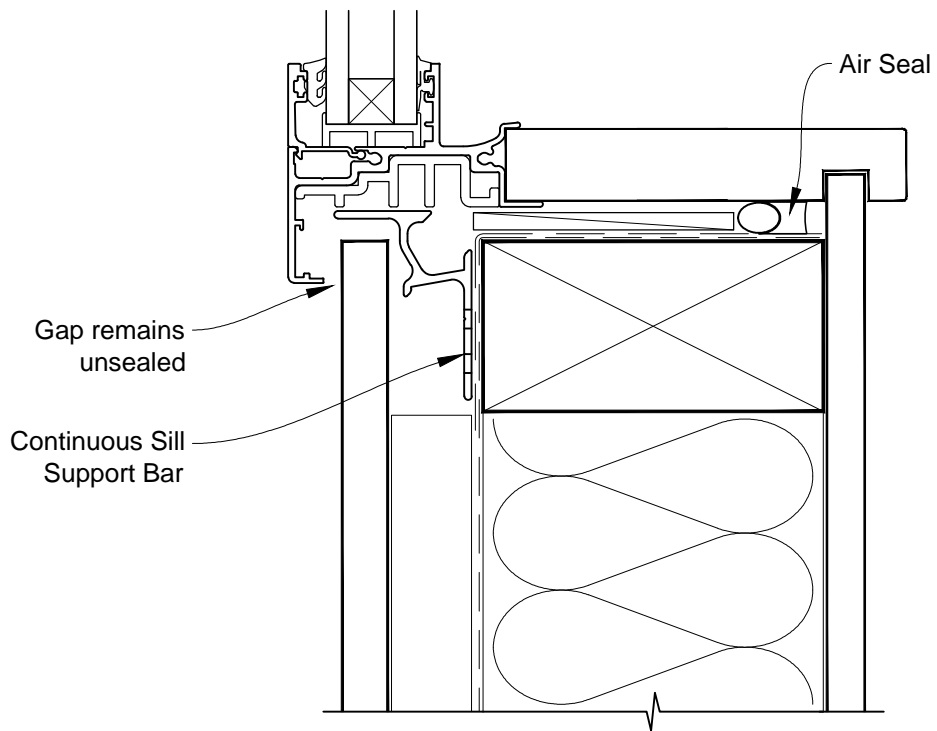

**INSTALLATION DETAIL - METRO SERIES  
AWNING WINDOW ON FLAT SHEET  
CAVITY CONSTRUCTION**

Date: 01.03.14

Scale: 1:2

CAD Ref.: MSAWFS-CH

**INSTALLATION DETAIL - METRO SERIES  
AWNING WINDOW ON FLAT SHEET  
CAVITY CONSTRUCTION**

Date: 01.03.14      Scale: 1:2      CAD Ref.: MSAWFS-CJ

**INSTALLATION DETAIL - METRO SERIES  
AWNING WINDOW ON FLAT SHEET  
CAVITY CONSTRUCTION**

Date: 01.03.14

Scale: 1:2

CAD Ref.: MSAWFS-CS

**INSTALLATION DETAIL - METRO SERIES  
AWNING WINDOW ON FLAT SHEET  
CAVITY CONSTRUCTION**

Date: 01.03.14

Scale: 1:2

CAD Ref.: MSAWFS-CS2

**INSTALLATION DETAIL - METRO SERIES  
AWNING WINDOW ON FLAT SHEET  
DIRECT FIXED CLADDING**

Date: 01.03.14      Scale: 1:2      CAD Ref.: MSAWFS-DH

**INSTALLATION DETAIL - METRO SERIES  
AWNING WINDOW ON FLAT SHEET  
DIRECT FIXED CLADDING**