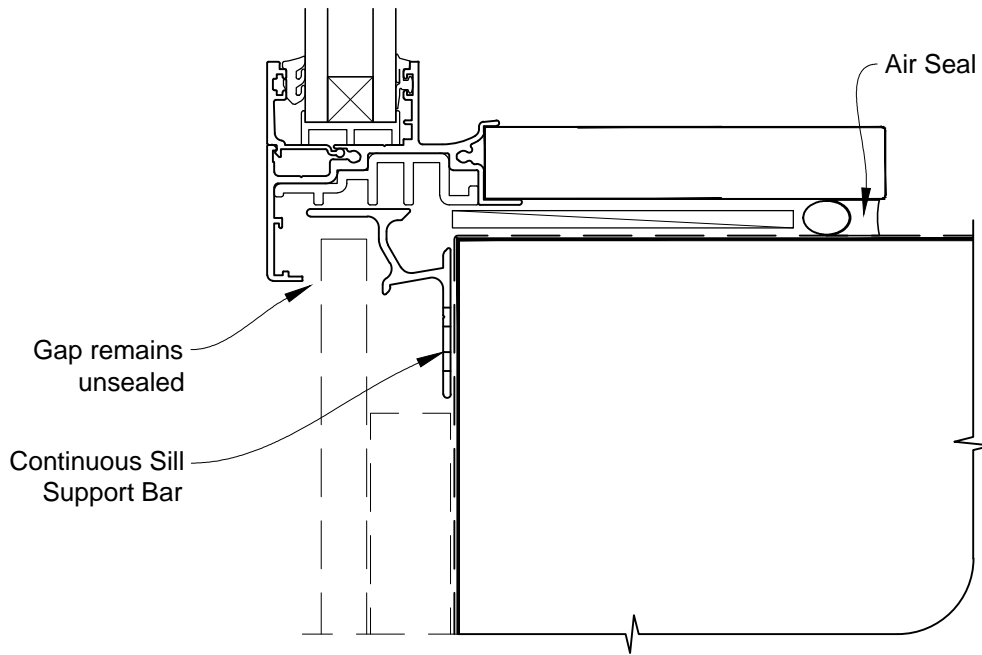

**INSTALLATION DETAIL - METRO SERIES  
AWNING WINDOW ON FLAT SHEET  
CAVITY CONSTRUCTION**

Date: 01.03.14

Scale: 1:2

CAD Ref.: MSAWFS-CH

**INSTALLATION DETAIL - METRO SERIES  
AWNING WINDOW ON FLAT SHEET  
CAVITY CONSTRUCTION**

Date: 01.03.14      Scale: 1:2      CAD Ref.: MSAWFS-CJ

**INSTALLATION DETAIL - METRO SERIES  
AWNING WINDOW ON FLAT SHEET  
CAVITY CONSTRUCTION**

Date: 01.03.14

Scale: 1:2

CAD Ref.: MSAWFS-CS

**INSTALLATION DETAIL - METRO SERIES  
AWNING WINDOW ON FLAT SHEET  
CAVITY CONSTRUCTION**

Date: 01.03.14

Scale: 1:2

CAD Ref.: MSAWFS-CS2

**INSTALLATION DETAIL - METRO SERIES  
AWNING WINDOW ON FLAT SHEET  
DIRECT FIXED CLADDING**

Date: 01.03.14      Scale: 1:2      CAD Ref.: MSAWFS-DH

**INSTALLATION DETAIL - METRO SERIES  
AWNING WINDOW ON FLAT SHEET  
DIRECT FIXED CLADDING**