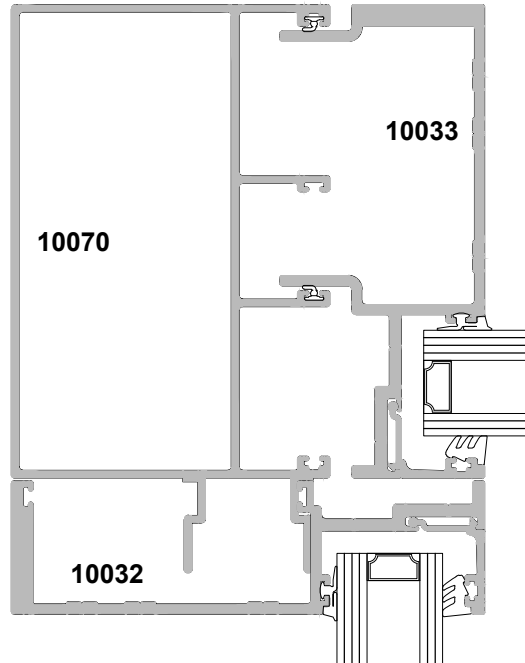

125MM FLUSHGLAZE SYSTEM
STRIP WINDOWS DOUBLE GLAZED 90° CORNERS
CROSS SECTION

Date 01.08.16 Scale 1:2

Internal 90° Corner

External 90° Corner