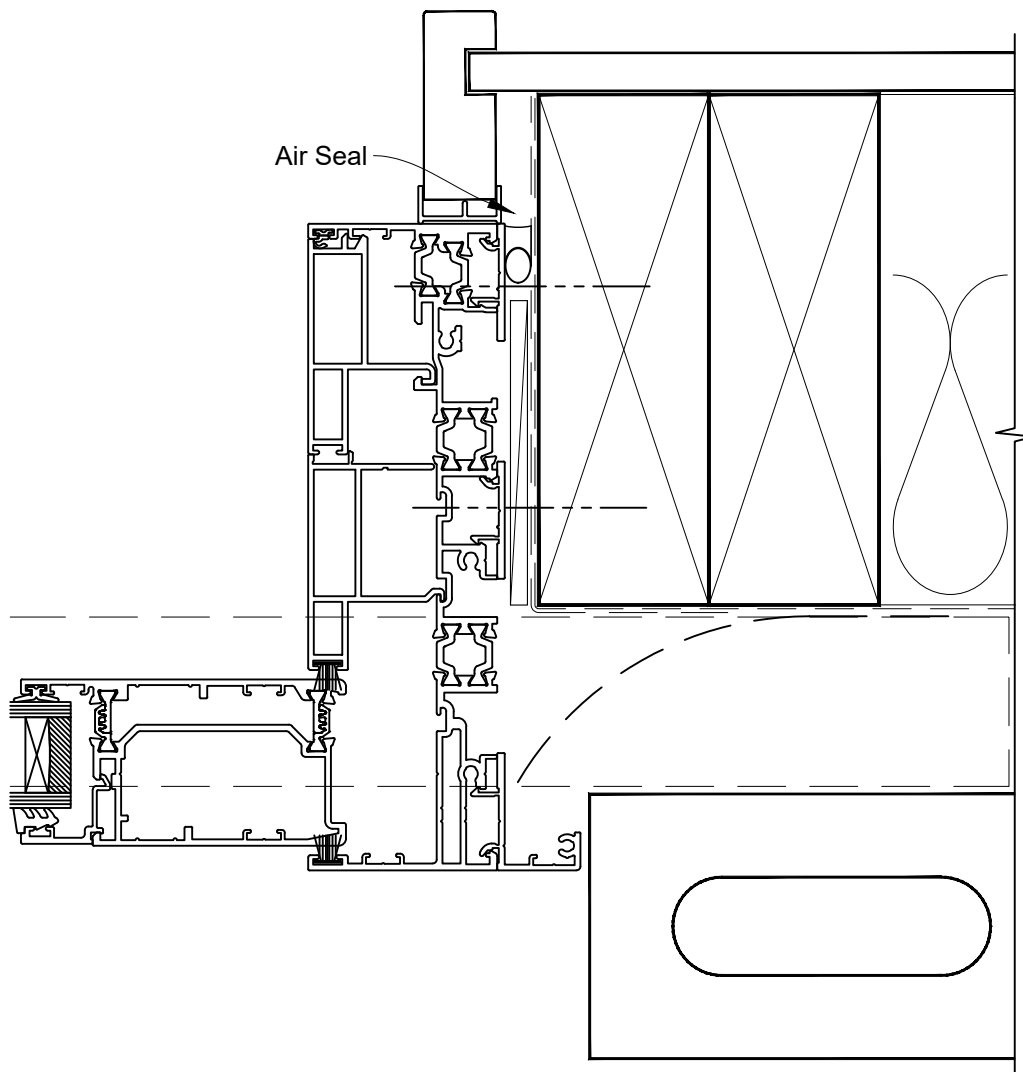

INSTALLATION DETAIL - ARCHITECTURAL THERMAL HEART 171mm SLIDING WINDOW ON BRICK VENEER CAVITY CONSTRUCTION

Date: 01.09.23

Scale: 1:2

CAD Ref.: TA171SWBV-CH

INSTALLATION DETAIL - ARCHITECTURAL THERMAL HEART 171mm SLIDING WINDOW ON BRICK VENEER CAVITY CONSTRUCTION

Date: 01.09.23

Scale: 1:2

CAD Ref.: TA171SWBV-CJ

INSTALLATION DETAIL - ARCHITECTURAL THERMAL HEART 171mm SLIDING WINDOW ON BRICK VENEER CAVITY CONSTRUCTION

Date: 01.09.23

Scale: 1:2

CAD Ref.: TA171SWBV-CS

FACING INFILL OPTION

INSTALLATION DETAIL - ARCHITECTURAL THERMAL HEART 171mm SLIDING WINDOW ON BRICK VENEER CAVITY CONSTRUCTION

Date: 01.09.23

Scale: 1:2

CAD Ref.: TA171SWBV-CS2

SILL TRAY OPTION