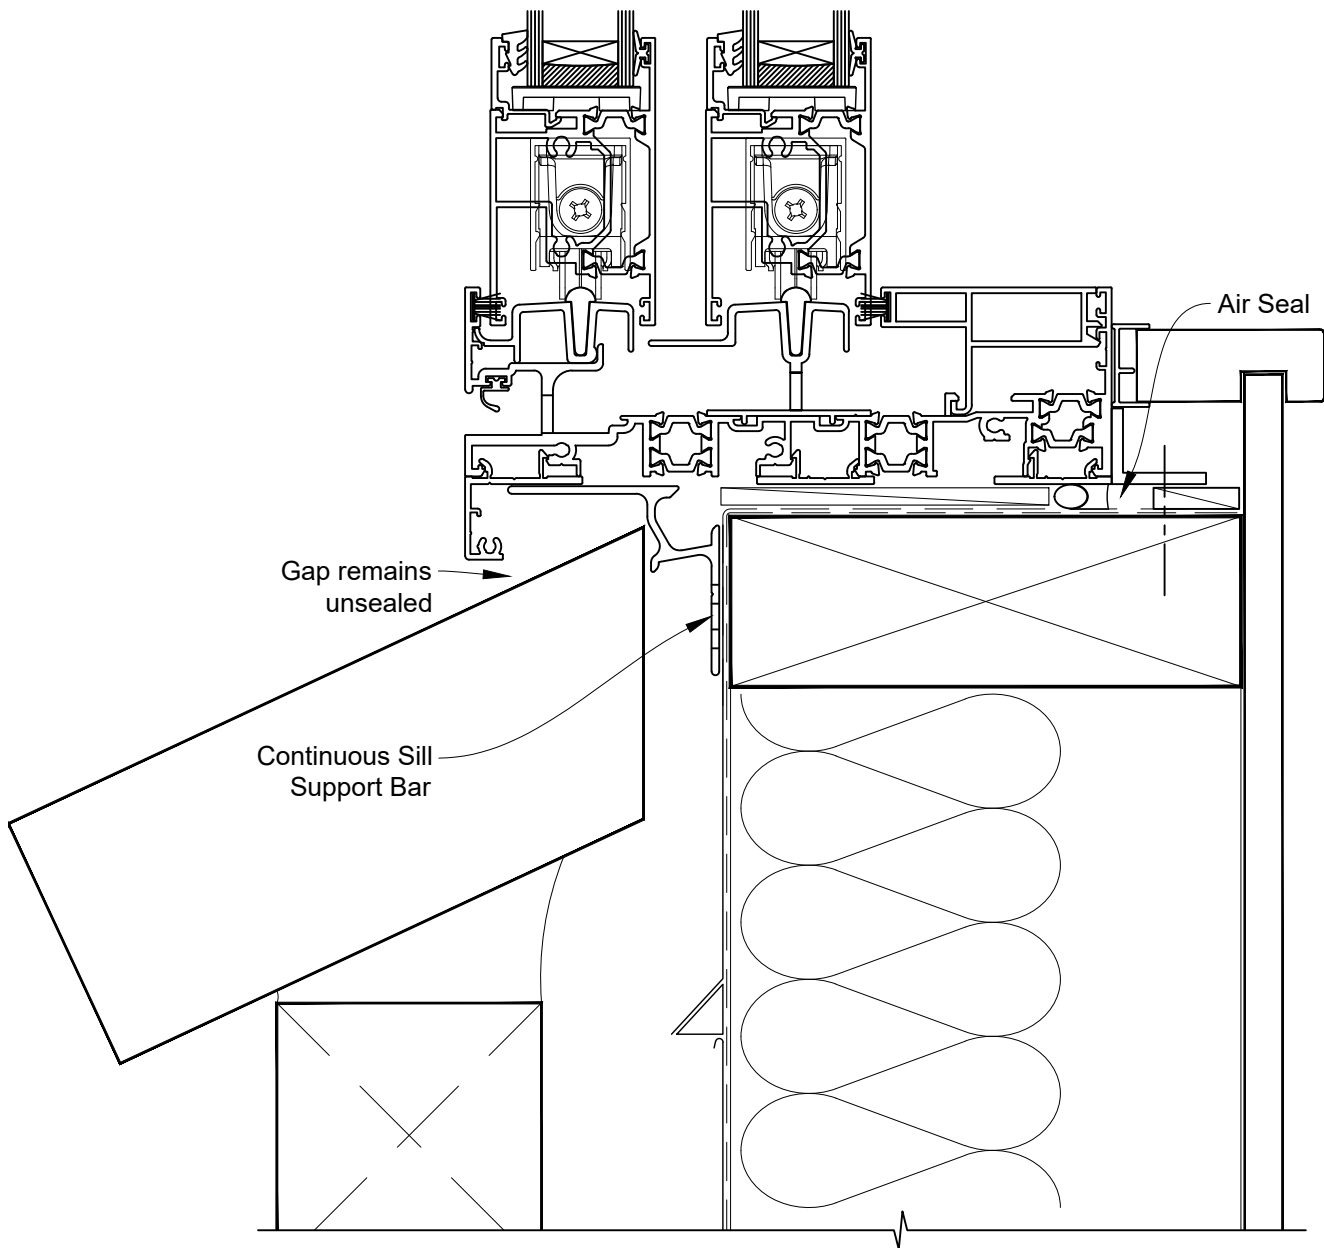

INSTALLATION DETAIL - ARCHITECTURAL THERMAL HEART 171mm SLIDING WINDOW ON BRICK VENEER CAVITY CONSTRUCTION

Date: 01.09.23

Scale: 1:2

CAD Ref.: TA171SWBV-CH

INSTALLATION DETAIL - ARCHITECTURAL THERMAL HEART 171mm SLIDING WINDOW ON BRICK VENEER CAVITY CONSTRUCTION

Date: 01.09.23

Scale: 1:2

CAD Ref.: TA171SWBV-CJ

INSTALLATION DETAIL - ARCHITECTURAL THERMAL HEART 171mm SLIDING WINDOW ON BRICK VENEER CAVITY CONSTRUCTION

Date: 01.09.23

Scale: 1:2

CAD Ref.: TA171SWBV-CS

FACING INFILL OPTION

INSTALLATION DETAIL - ARCHITECTURAL THERMAL HEART 171mm SLIDING WINDOW ON BRICK VENEER CAVITY CONSTRUCTION

Date: 01.09.23

Scale: 1:2

CAD Ref.: TA171SWBV-CS2

SILL TRAY OPTION