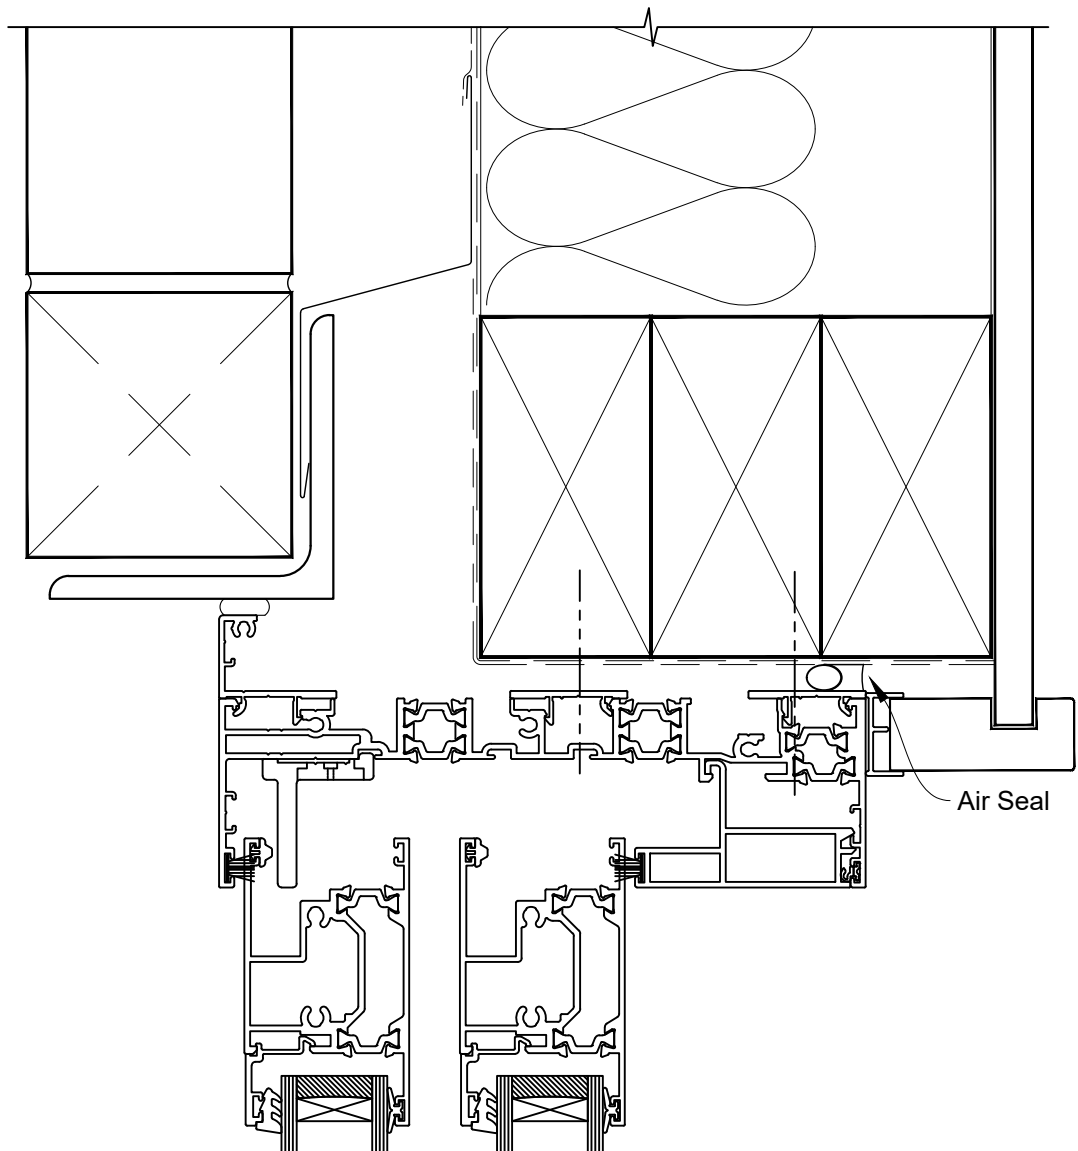

INSTALLATION DETAIL - ARCHITECTURAL THERMAL HEART 171mm SLIDING WINDOW ON BRICK VENEER CAVITY CONSTRUCTION

Date: 01.09.23

Scale: 1:2

CAD Ref.: TA171SWBV-CH

INSTALLATION DETAIL - ARCHITECTURAL THERMAL HEART 171mm SLIDING WINDOW ON BRICK VENEER CAVITY CONSTRUCTION

Date: 01.09.23

Scale: 1:2

CAD Ref.: TA171SWBV-CJ

INSTALLATION DETAIL - ARCHITECTURAL THERMAL HEART 171mm SLIDING WINDOW ON BRICK VENEER CAVITY CONSTRUCTION

Date: 01.09.23

Scale: 1:2

CAD Ref.: TA171SWBV-CS

FACING INFILL OPTION

INSTALLATION DETAIL - ARCHITECTURAL THERMAL HEART 171mm SLIDING WINDOW ON BRICK VENEER CAVITY CONSTRUCTION

Date: 01.09.23

Scale: 1:2

CAD Ref.: TA171SWBV-CS2

SILL TRAY OPTION