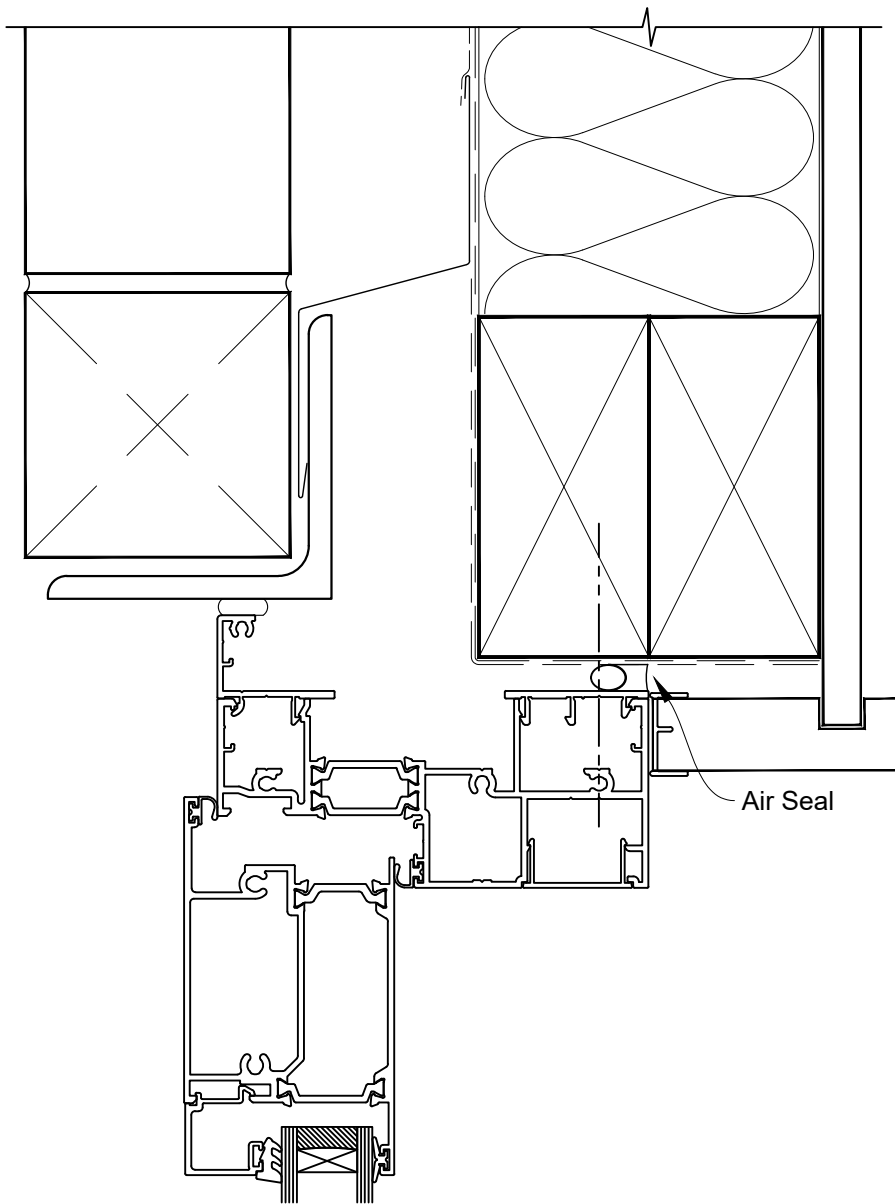

# INSTALLATION DETAIL - ARCHITECTURAL THERMAL HEART HINGED DOOR OPEN OUT ON BRICK VENEER CAVITY CONSTRUCTION

Date: 01.09.23

Scale: 1:2

CAD Ref.: TAHOBV-CH

# INSTALLATION DETAIL - ARCHITECTURAL THERMAL HEART HINGED DOOR OPEN OUT ON BRICK VENEER CAVITY CONSTRUCTION

Date: 01.09.23

Scale: 1:2

CAD Ref.: TAHOBV-CJ

## FLANGED BOTTOM RAIL OPTION ON FACING INFILL