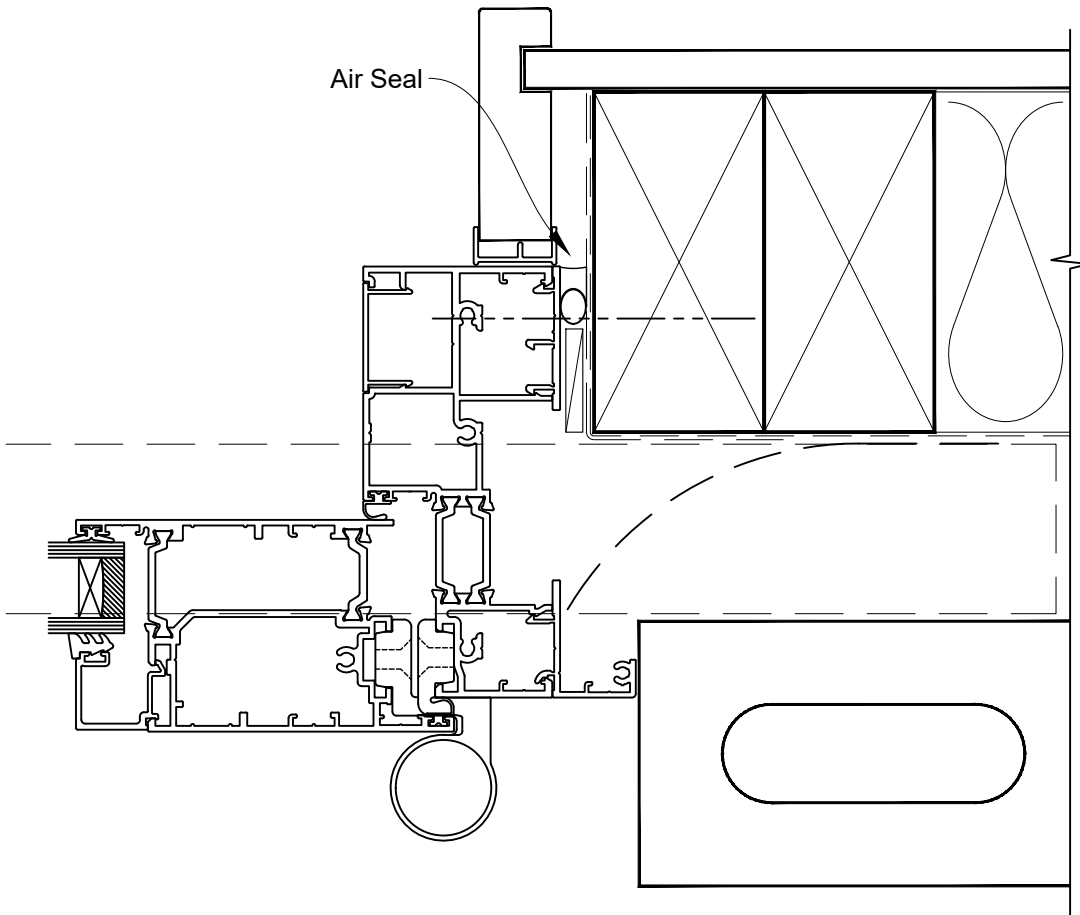

# INSTALLATION DETAIL - ARCHITECTURAL THERMAL HEART HINGED DOOR OPEN OUT ON BRICK VENEER CAVITY CONSTRUCTION

Date: 01.09.23

Scale: 1:2

CAD Ref.: TAHOBV-CH

# INSTALLATION DETAIL - ARCHITECTURAL THERMAL HEART HINGED DOOR OPEN OUT ON BRICK VENEER CAVITY CONSTRUCTION

Date: 01.09.23

Scale: 1:2

CAD Ref.: TAHOBV-CJ

# INSTALLATION DETAIL - ARCHITECTURAL THERMAL HEART HINGED DOOR OPEN OUT ON BRICK VENEER CAVITY CONSTRUCTION

Date: 01.09.23

Scale: 1:2

CAD Ref.: TAHOBV-CS

## FLANGED BOTTOM RAIL OPTION ON FACING INFILL