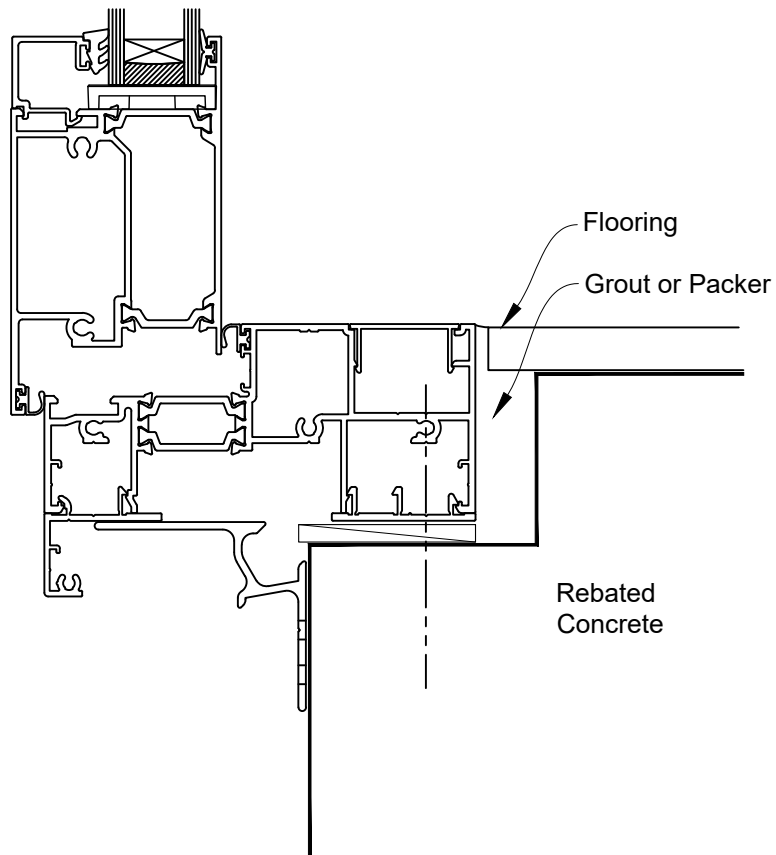

# INSTALLATION DETAIL - ARCHITECTURAL THERMAL HEART HINGED DOOR OPEN OUT ON BRICK VENEER CAVITY CONSTRUCTION

Date: 01.09.23

Scale: 1:2

CAD Ref.: TAHOBV-CJ

# INSTALLATION DETAIL - ARCHITECTURAL THERMAL HEART HINGED DOOR OPEN OUT ON BRICK VENEER CAVITY CONSTRUCTION

Date: 01.09.23

Scale: 1:2

CAD Ref.: TAHOBV-CS

## FLANGED BOTTOM RAIL OPTION ON FACING INFILL