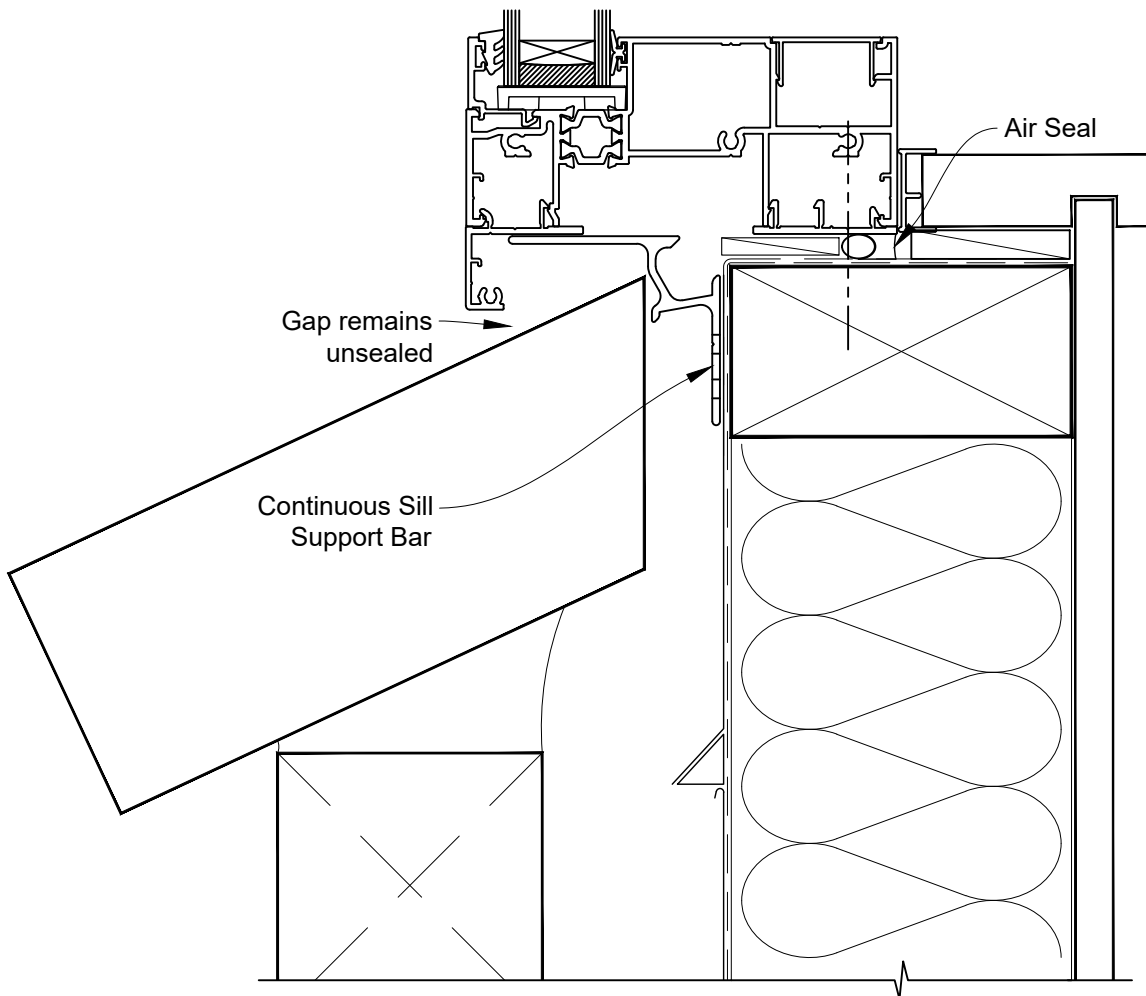

INSTALLATION DETAIL - ARCHITECTURAL THERMAL HEART 114mm AWNING WINDOW ON BRICK VENEER CAVITY CONSTRUCTION

Date: 01.09.23

Scale: 1:2

CAD Ref.: TA114AWBV-CH

INSTALLATION DETAIL - ARCHITECTURAL THERMAL HEART 114mm AWNING WINDOW ON BRICK VENEER CAVITY CONSTRUCTION

Date: 01.09.23

Scale: 1:2

CAD Ref.: TA114AWBV-CJ

INSTALLATION DETAIL - ARCHITECTURAL THERMAL HEART 114mm AWNING WINDOW ON BRICK VENEER CAVITY CONSTRUCTION

Date: 01.09.23

Scale: 1:2

CAD Ref.: TA114AWBV-CS

FACING INFILL OPTION

INSTALLATION DETAIL - ARCHITECTURAL THERMAL HEART 114mm AWNING WINDOW ON BRICK VENEER CAVITY CONSTRUCTION

Date: 01.09.23

Scale: 1:2

CAD Ref.: TA114AWBV-CS2

SILL TRAY OPTION

INSTALLATION DETAIL - ARCHITECTURAL THERMAL HEART 114mm AWNING WINDOW ON BRICK VENEER CAVITY CONSTRUCTION

Date: 01.09.23

Scale: 1:2

CAD Ref.: TA114AWBV-CS3

SILL TRAY OPTION