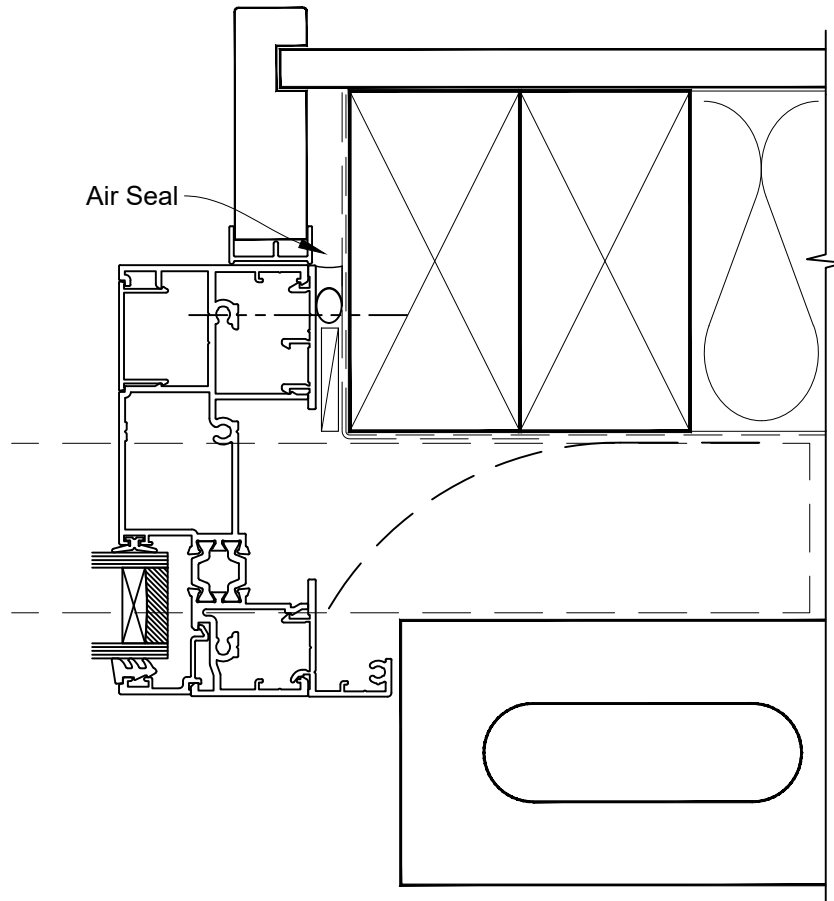

INSTALLATION DETAIL - ARCHITECTURAL THERMAL HEART 114mm AWNING WINDOW ON BRICK VENEER CAVITY CONSTRUCTION

Date: 01.09.23

Scale: 1:2

CAD Ref.: TA114AWBV-CH

INSTALLATION DETAIL - ARCHITECTURAL THERMAL HEART 114mm AWNING WINDOW ON BRICK VENEER CAVITY CONSTRUCTION

Date: 01.09.23

Scale: 1:2

CAD Ref.: TA114AWBV-CJ

INSTALLATION DETAIL - ARCHITECTURAL THERMAL HEART 114mm AWNING WINDOW ON BRICK VENEER CAVITY CONSTRUCTION

Date: 01.09.23

Scale: 1:2

CAD Ref.: TA114AWBV-CS

FACING INFILL OPTION

INSTALLATION DETAIL - ARCHITECTURAL THERMAL HEART 114mm AWNING WINDOW ON BRICK VENEER CAVITY CONSTRUCTION

Date: 01.09.23

Scale: 1:2

CAD Ref.: TA114AWBV-CS2

SILL TRAY OPTION

INSTALLATION DETAIL - ARCHITECTURAL THERMAL HEART 114mm AWNING WINDOW ON BRICK VENEER CAVITY CONSTRUCTION

Date: 01.09.23

Scale: 1:2

CAD Ref.: TA114AWBV-CS3

SILL TRAY OPTION