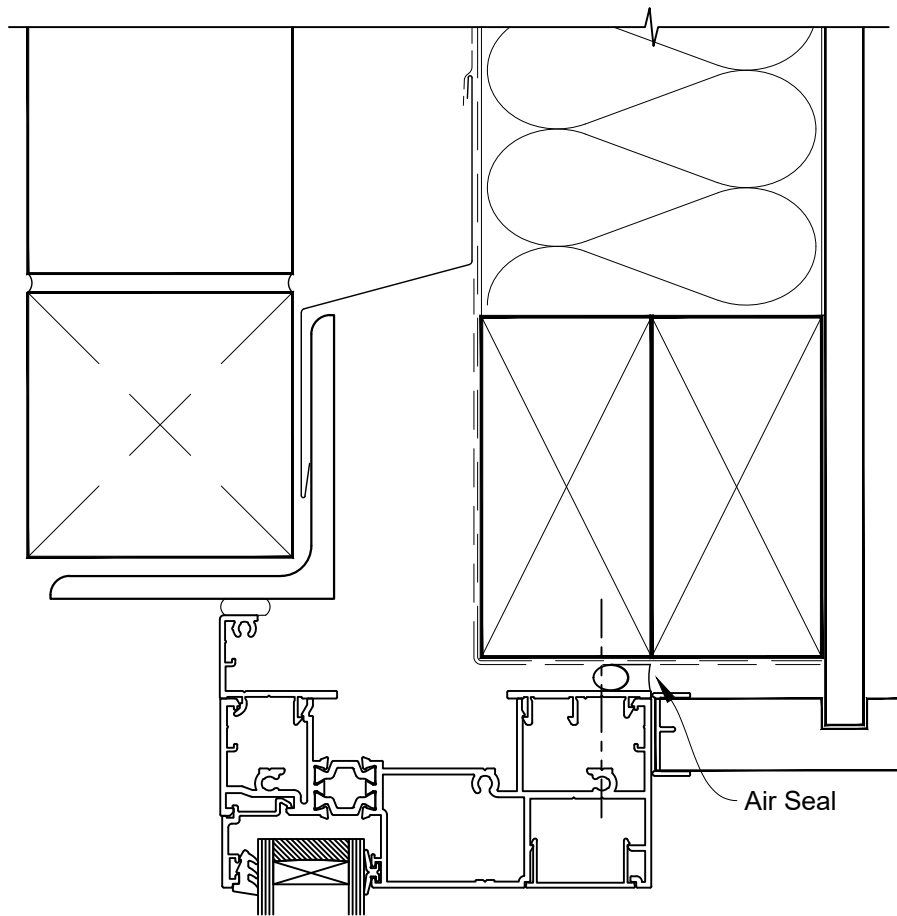

INSTALLATION DETAIL - ARCHITECTURAL THERMAL HEART 114mm AWNING WINDOW ON BRICK VENEER CAVITY CONSTRUCTION

Date: 01.09.23

Scale: 1:2

CAD Ref.: TA114AWBV-CH

INSTALLATION DETAIL - ARCHITECTURAL THERMAL HEART 114mm AWNING WINDOW ON BRICK VENEER CAVITY CONSTRUCTION

Date: 01.09.23

Scale: 1:2

CAD Ref.: TA114AWBV-CJ

INSTALLATION DETAIL - ARCHITECTURAL THERMAL HEART 114mm AWNING WINDOW ON BRICK VENEER CAVITY CONSTRUCTION

Date: 01.09.23

Scale: 1:2

CAD Ref.: TA114AWBV-CS

FACING INFILL OPTION

INSTALLATION DETAIL - ARCHITECTURAL THERMAL HEART 114mm AWNING WINDOW ON BRICK VENEER CAVITY CONSTRUCTION

Date: 01.09.23

Scale: 1:2

CAD Ref.: TA114AWBV-CS2

SILL TRAY OPTION

INSTALLATION DETAIL - ARCHITECTURAL THERMAL HEART 114mm AWNING WINDOW ON BRICK VENEER CAVITY CONSTRUCTION