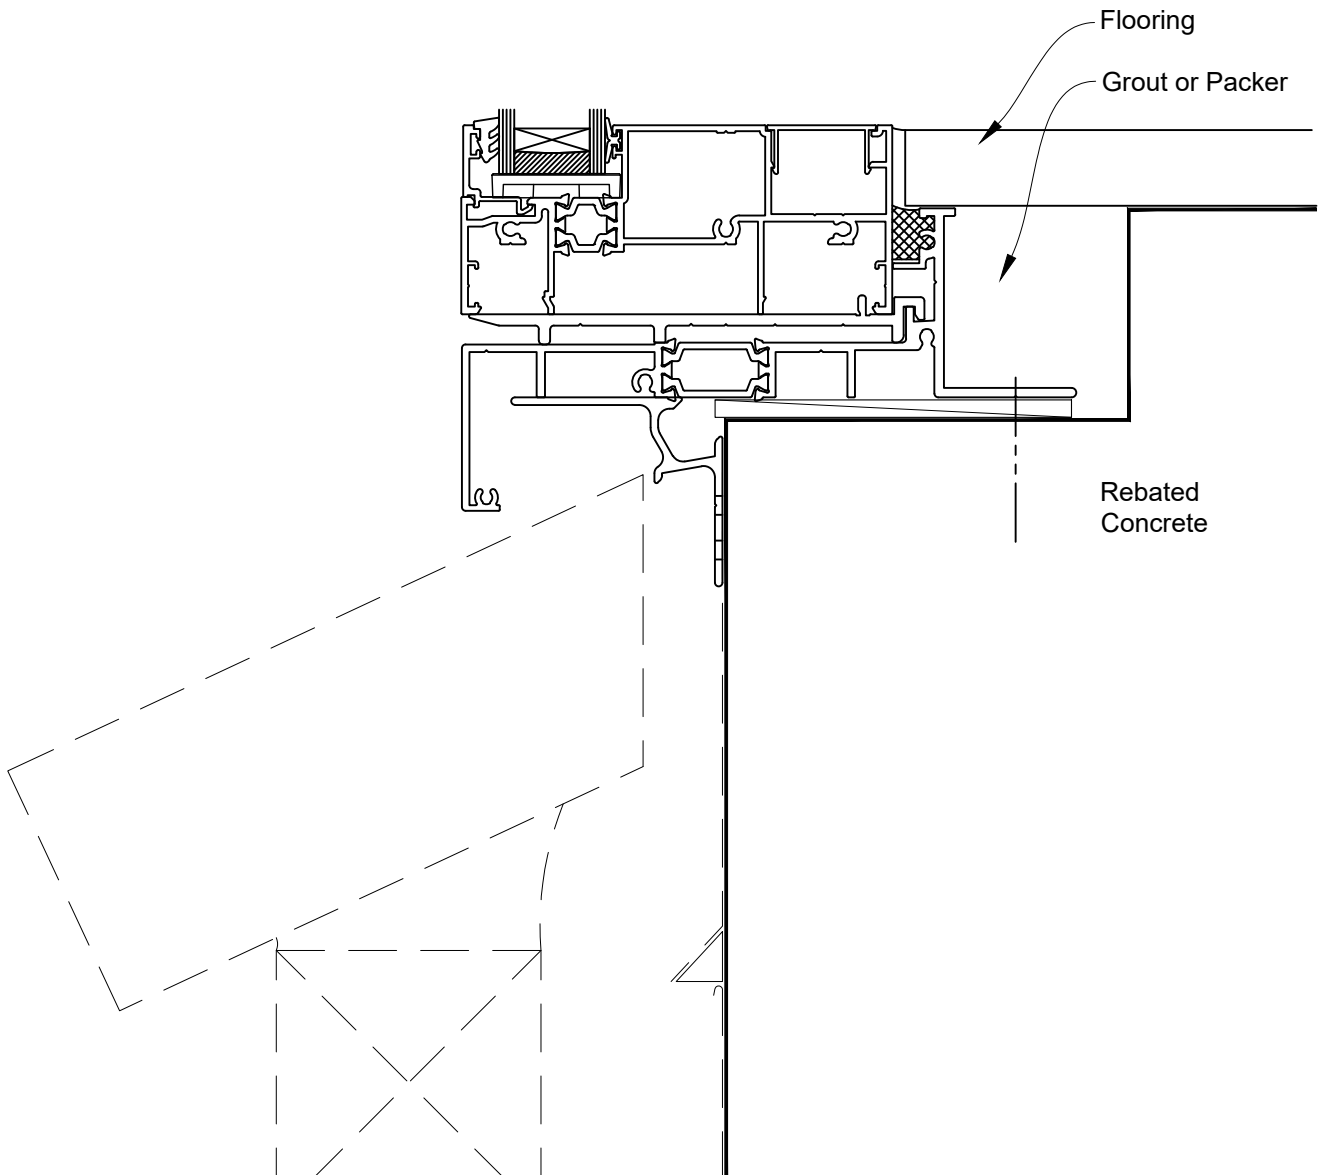

INSTALLATION DETAIL - ARCHITECTURAL THERMAL HEART 114mm AWNING WINDOW ON BRICK VENEER CAVITY CONSTRUCTION

Date: 01.09.23

Scale: 1:2

CAD Ref.: TA114AWBV-CH

INSTALLATION DETAIL - ARCHITECTURAL THERMAL HEART 114mm AWNING WINDOW ON BRICK VENEER CAVITY CONSTRUCTION

Date: 01.09.23

Scale: 1:2

CAD Ref.: TA114AWBV-CJ

INSTALLATION DETAIL - ARCHITECTURAL THERMAL HEART 114mm AWNING WINDOW ON BRICK VENEER CAVITY CONSTRUCTION

Date: 01.09.23

Scale: 1:2

CAD Ref.: TA114AWBV-CS

FACING INFILL OPTION

INSTALLATION DETAIL - ARCHITECTURAL THERMAL HEART 114mm AWNING WINDOW ON BRICK VENEER CAVITY CONSTRUCTION

Date: 01.09.23

Scale: 1:2

CAD Ref.: TA114AWBV-CS2

SILL TRAY OPTION

INSTALLATION DETAIL - ARCHITECTURAL THERMAL HEART 114mm AWNING WINDOW ON BRICK VENEER CAVITY CONSTRUCTION

Date: 01.09.23

Scale: 1:2

CAD Ref.: TA114AWBV-CS3

SILL TRAY OPTION