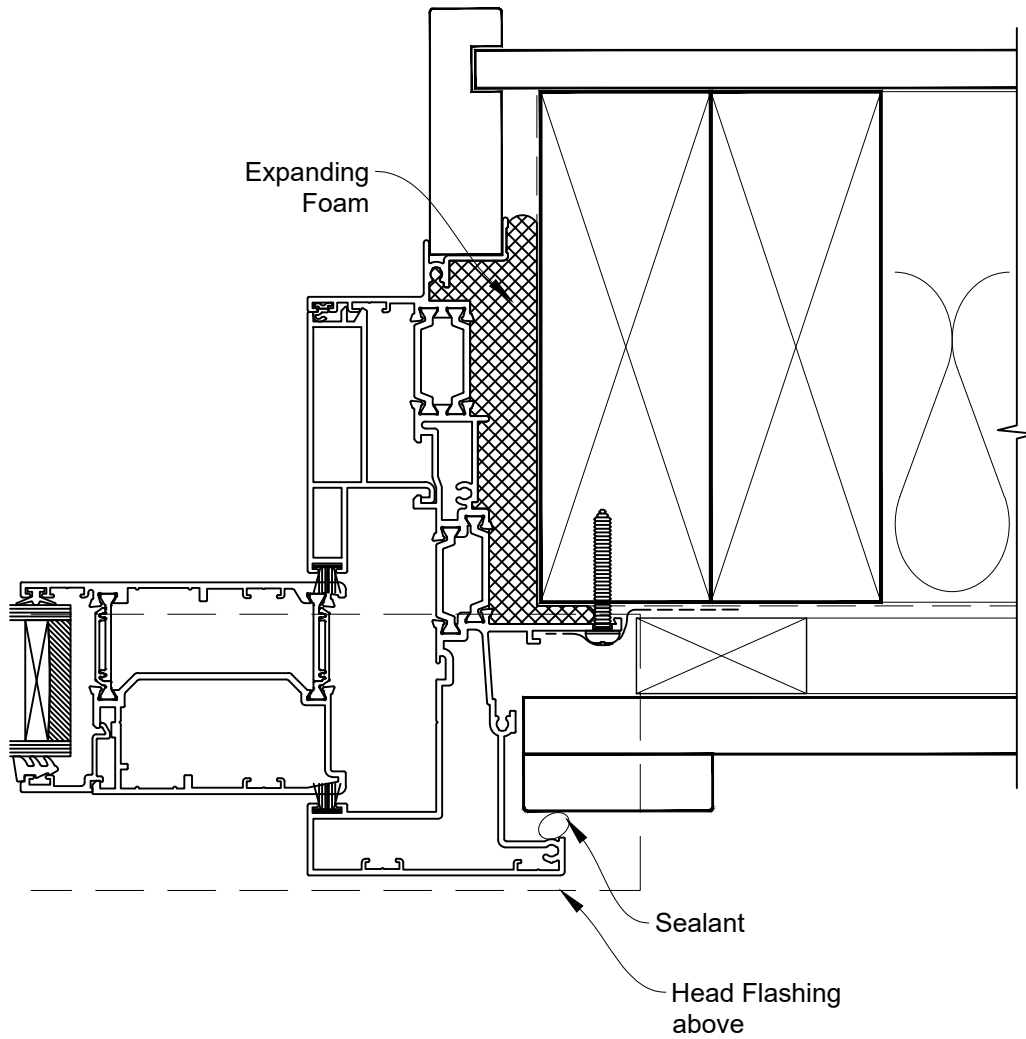

HEAD OPTION 2

INSTALLATION DETAIL - 56mm METRO THERMAL HEART CENTRAFIX SLIDING WINDOW ON BOARD AND BATTEN

Date: 01.09.23

Scale: 1:2

CAD Ref.: CFX56SWBB-CFXJ

The Installation Details must be used in conjunction with the Metro Series ThermalHEART® Centrafix™ SYSTEM GUIDE