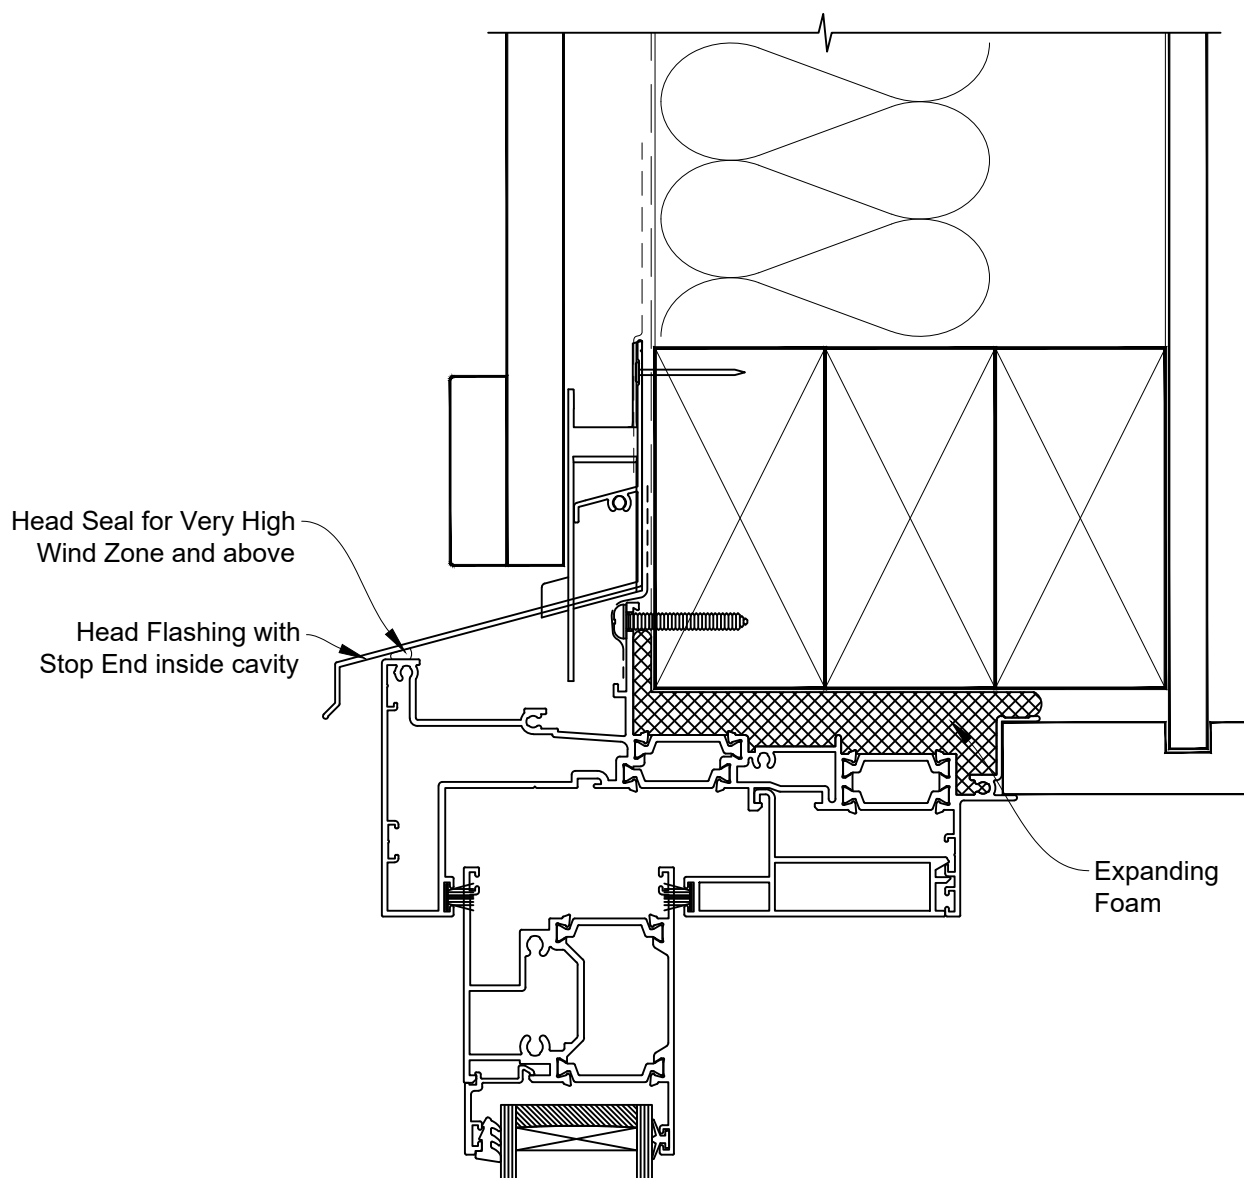

INSTALLATION DETAIL - 56mm METRO THERMAL HEART CENTRAFIX SLIDING WINDOW ON BOARD AND BATTEN

Date: 01.09.23

Scale: 1:2

CAD Ref.: CFX56SWBB-CFXH

The Installation Details must be used in conjunction with the Metro Series ThermalHEART® Centrafix™ SYSTEM GUIDE

HEAD OPTION 1

INSTALLATION DETAIL - 56mm METRO THERMAL HEART CENTRAFIX SLIDING WINDOW ON BOARD AND BATTEN

Date: 01.09.23

Scale: 1:2

CAD Ref.: CFX56SWBB-CFXH2

The Installation Details must be used in conjunction with the Metro Series
ThermalHEART® Centrafix™ SYSTEM GUIDE