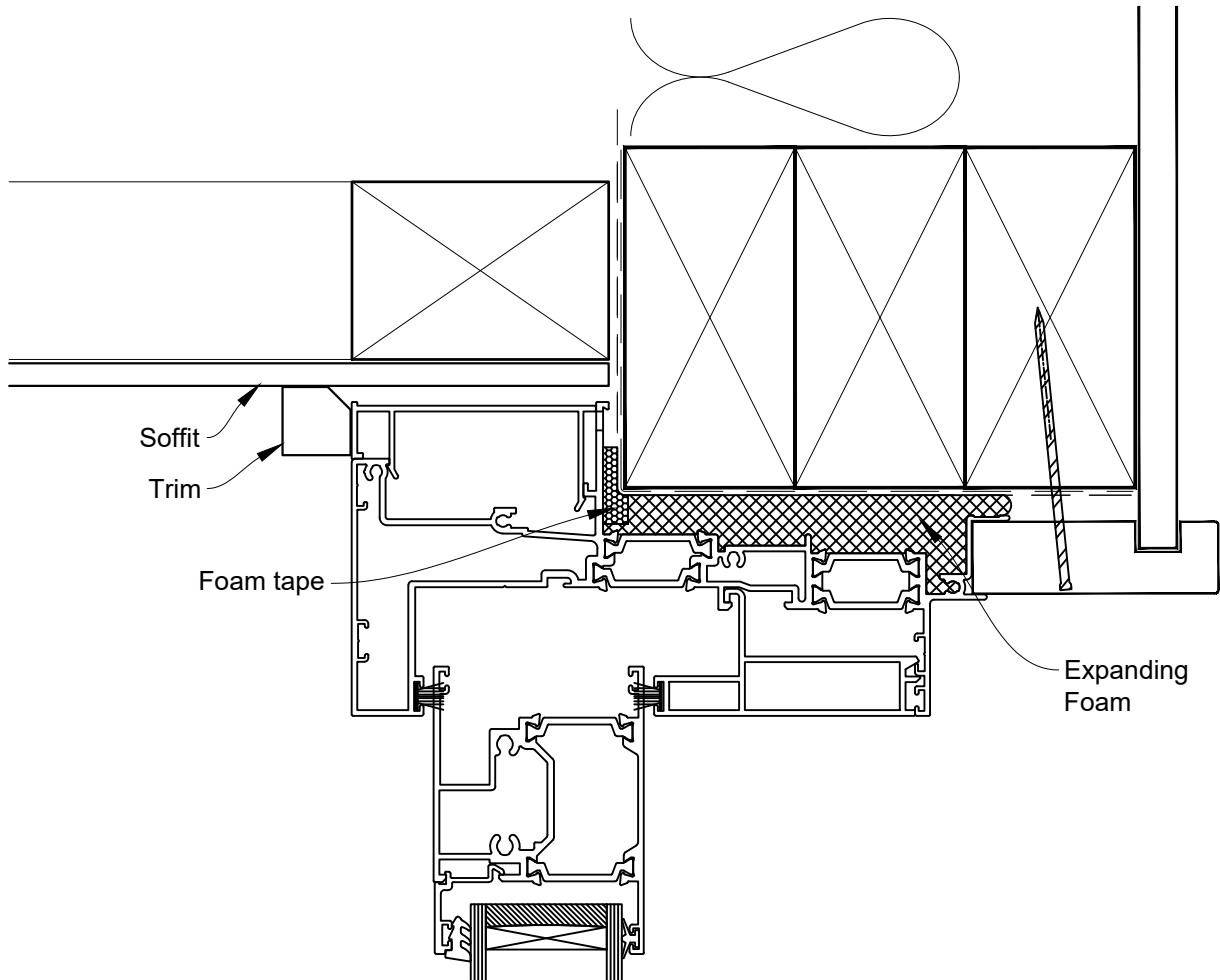

HEAD OPTION 1

INSTALLATION DETAIL - 56mm METRO THERMAL HEART CENTRAFIX SLIDING WINDOW ON BOARD AND BATTEN

Date: 01.09.23

Scale: 1:2

CAD Ref.: CFX56SWBB-CFXH2

The Installation Details must be used in conjunction with the Metro Series
ThermalHEART® Centrafix™ SYSTEM GUIDE

HEAD OPTION 2

INSTALLATION DETAIL - 56mm METRO THERMAL HEART CENTRAFIX SLIDING WINDOW ON BOARD AND BATTEN

Date: 01.09.23

Scale: 1:2

CAD Ref.: CFX56SWBB-CFXJ

The Installation Details must be used in conjunction with the Metro Series ThermalHEART® Centrafix™ SYSTEM GUIDE