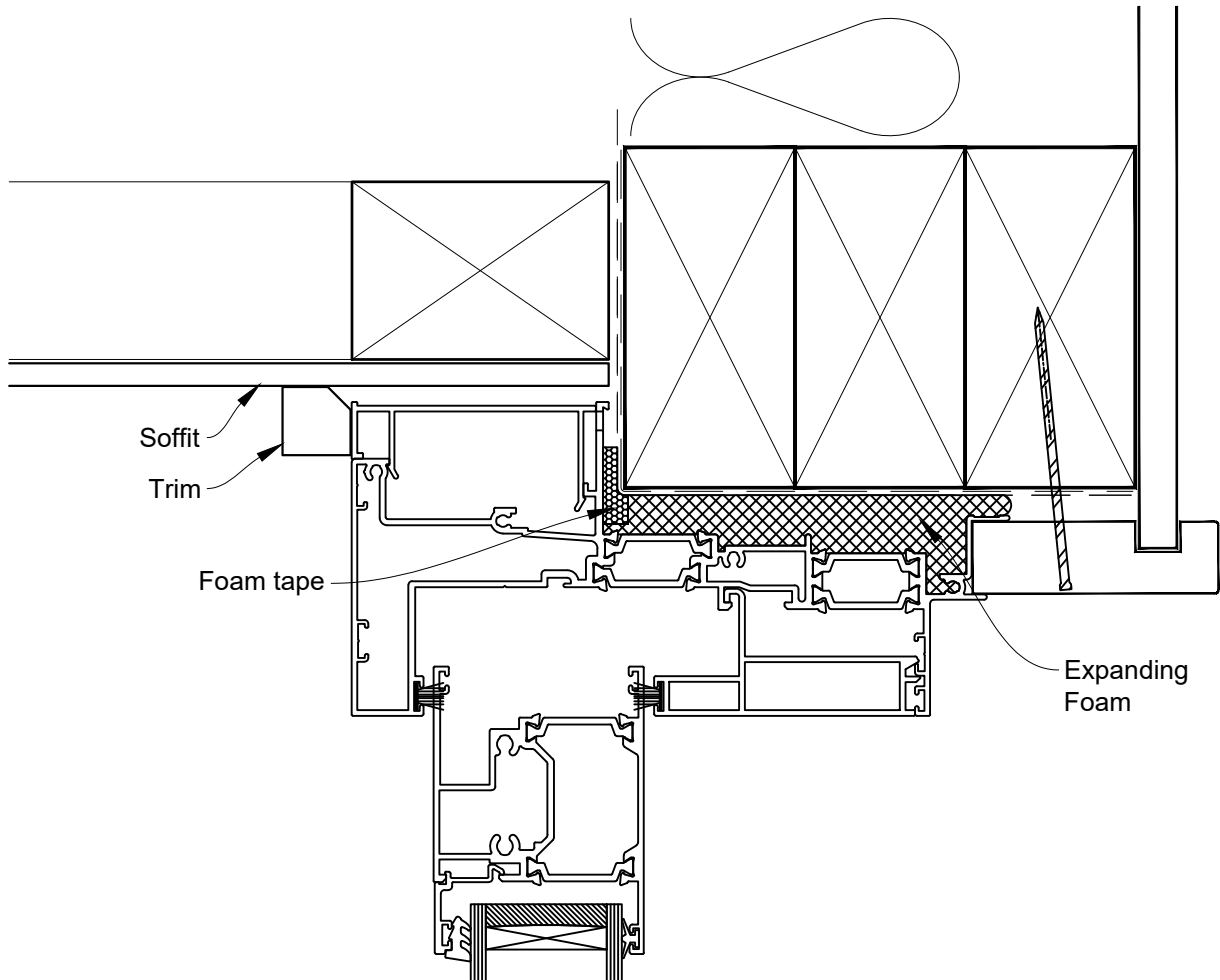

INSTALLATION DETAIL - 56mm METRO THERMAL HEART CENTRAFIX SLIDING DOOR ON PROFILE METAL

Date: 01.09.23

Scale: 1:2

CAD Ref.: CFX56SDPM-CFXH

The Installation Details must be used in conjunction with the Metro Series ThermalHEART® Centrafix™ SYSTEM GUIDE

HEAD OPTION 1

INSTALLATION DETAIL - 56mm METRO THERMAL HEART CENTRAFIX SLIDING DOOR ON PROFILE METAL

Date: 01.09.23

Scale: 1:2

CAD Ref.: CFX56SDPM-CFXH2

The Installation Details must be used in conjunction with the Metro Series
ThermalHEART® Centrafix™ SYSTEM GUIDE

HEAD OPTION 2

INSTALLATION DETAIL - 56mm METRO THERMAL HEART CENTRAFIX SLIDING DOOR ON PROFILE METAL

Date: 01.09.23

Scale: 1:2

CAD Ref.: CFX56SDPM-CFXJ

The Installation Details must be used in conjunction with the Metro Series
ThermalHEART® Centrafix™ SYSTEM GUIDE