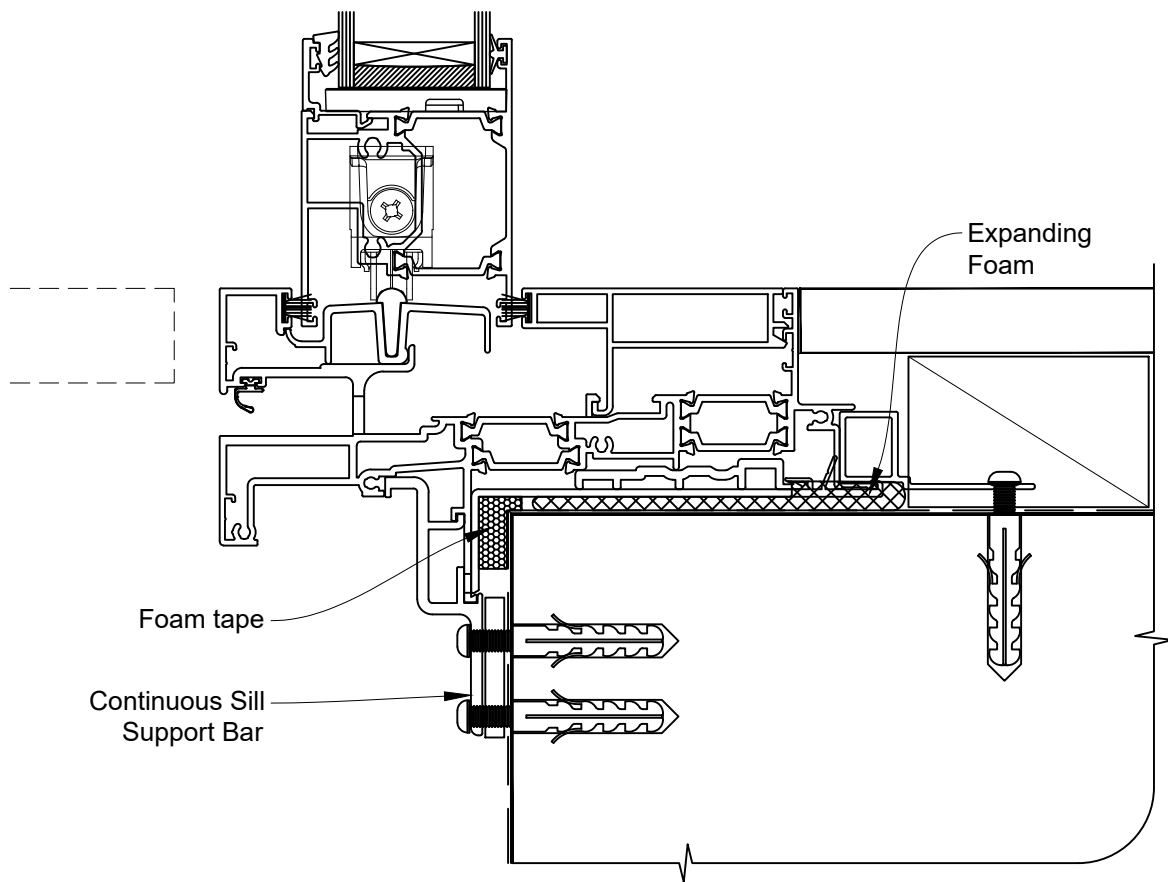

INSTALLATION DETAIL - 56mm METRO THERMAL HEART CENTRAFIX SLIDING DOOR ON PROFILE METAL

Date: 01.09.23

Scale: 1:2

CAD Ref.: CFX56SDPM-CFXS

The Installation Details must be used in conjunction with the Metro Series
ThermalHEART® Centrafix™ SYSTEM GUIDE

SILL OPTION 1