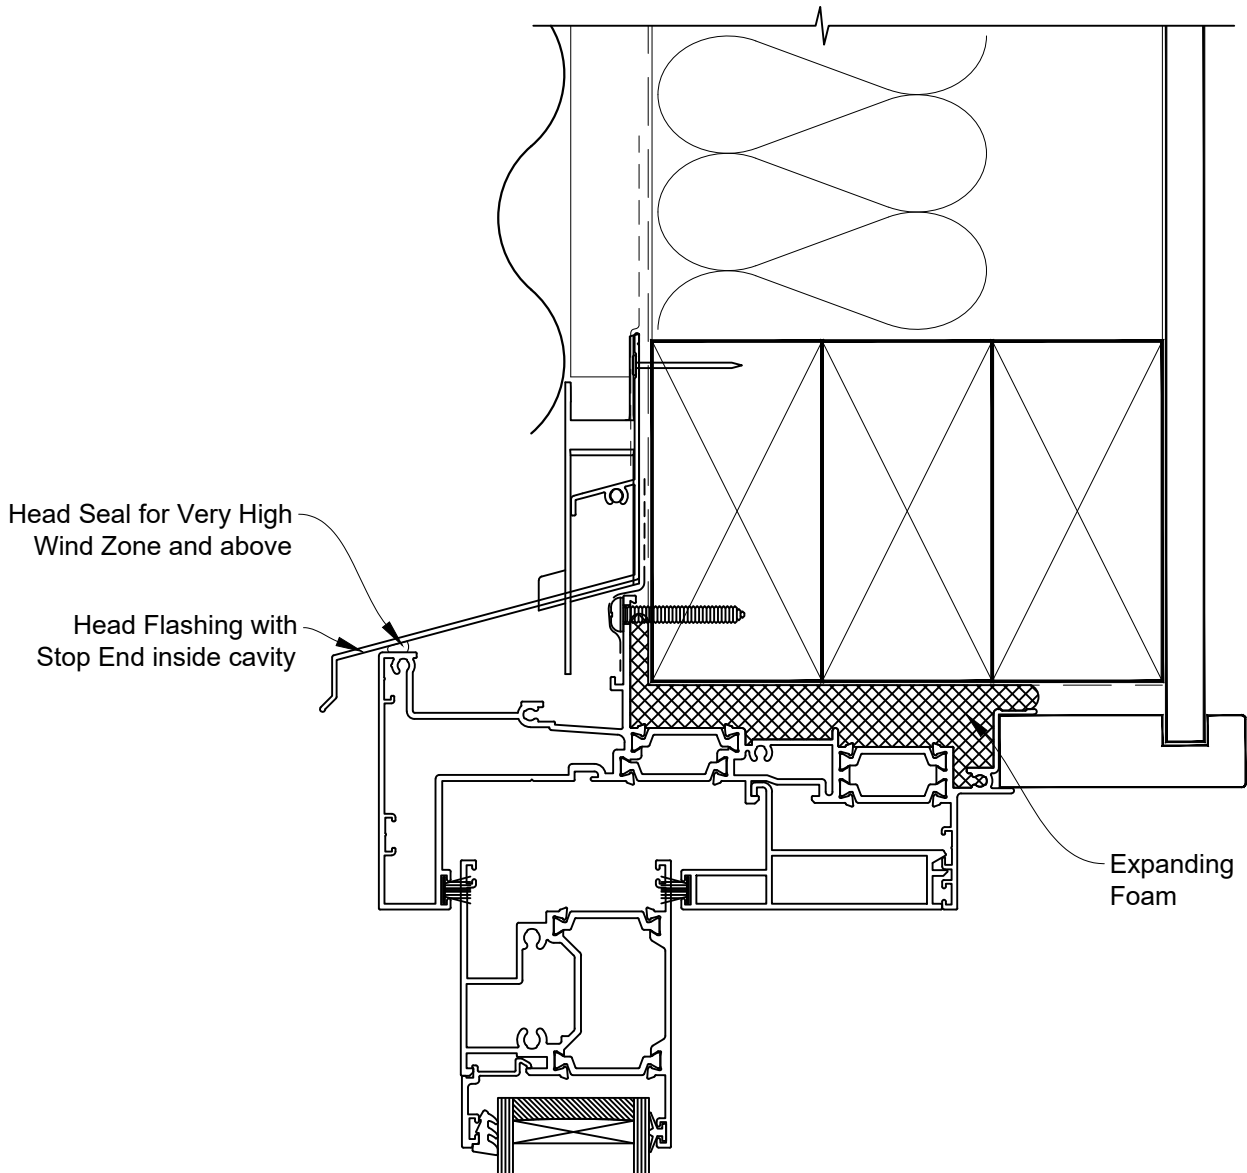

INSTALLATION DETAIL - 56mm METRO THERMAL HEART CENTRAFIX SLIDING DOOR ON PROFILE METAL

Date: 01.09.23

Scale: 1:2

CAD Ref.: CFX56SDPM-CFXH

The Installation Details must be used in conjunction with the Metro Series ThermalHEART® Centrafix™ SYSTEM GUIDE

HEAD OPTION 1

INSTALLATION DETAIL - 56mm METRO THERMAL HEART CENTRAFIX SLIDING DOOR ON PROFILE METAL

Date: 01.09.23

Scale: 1:2

CAD Ref.: CFX56SDPM-CFXH2

The Installation Details must be used in conjunction with the Metro Series
ThermalHEART® Centrafix™ SYSTEM GUIDE

HEAD OPTION 2

INSTALLATION DETAIL - 56mm METRO THERMAL HEART CENTRAFIX SLIDING DOOR ON PROFILE METAL

Date: 01.09.23

Scale: 1:2

CAD Ref.: CFX56SDPM-CFXJ

The Installation Details must be used in conjunction with the Metro Series
ThermalHEART® Centrafix™ SYSTEM GUIDE