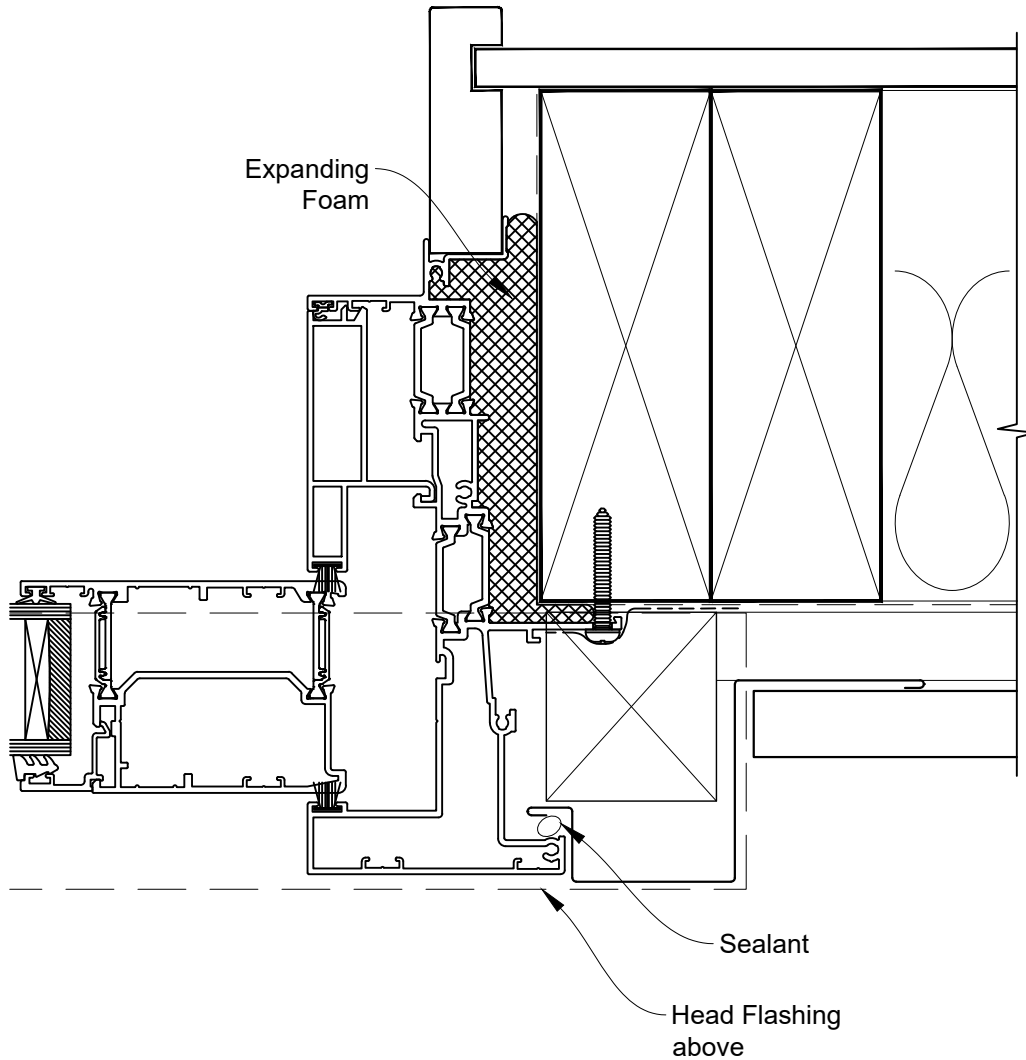

HEAD OPTION 1

INSTALLATION DETAIL - 56mm METRO THERMAL HEART CENTRAFIX SLIDING DOOR ON PROFILE METAL

Date: 01.09.23

Scale: 1:2

CAD Ref.: CFX56SDPM-CFXH2

The Installation Details must be used in conjunction with the Metro Series
ThermalHEART® Centrafix™ SYSTEM GUIDE

HEAD OPTION 2

INSTALLATION DETAIL - 56mm METRO THERMAL HEART CENTRAFIX SLIDING DOOR ON PROFILE METAL

Date: 01.09.23

Scale: 1:2

CAD Ref.: CFX56SDPM-CFXJ

The Installation Details must be used in conjunction with the Metro Series
ThermalHEART® Centrafix™ SYSTEM GUIDE

INSTALLATION DETAIL - 56mm METRO THERMAL HEART CENTRAFIX SLIDING DOOR ON PROFILE METAL

Date: 01.09.23

Scale: 1:2

CAD Ref.: CFX56SDPM-CFXS

The Installation Details must be used in conjunction with the Metro Series
ThermalHEART® Centrafix™ SYSTEM GUIDE