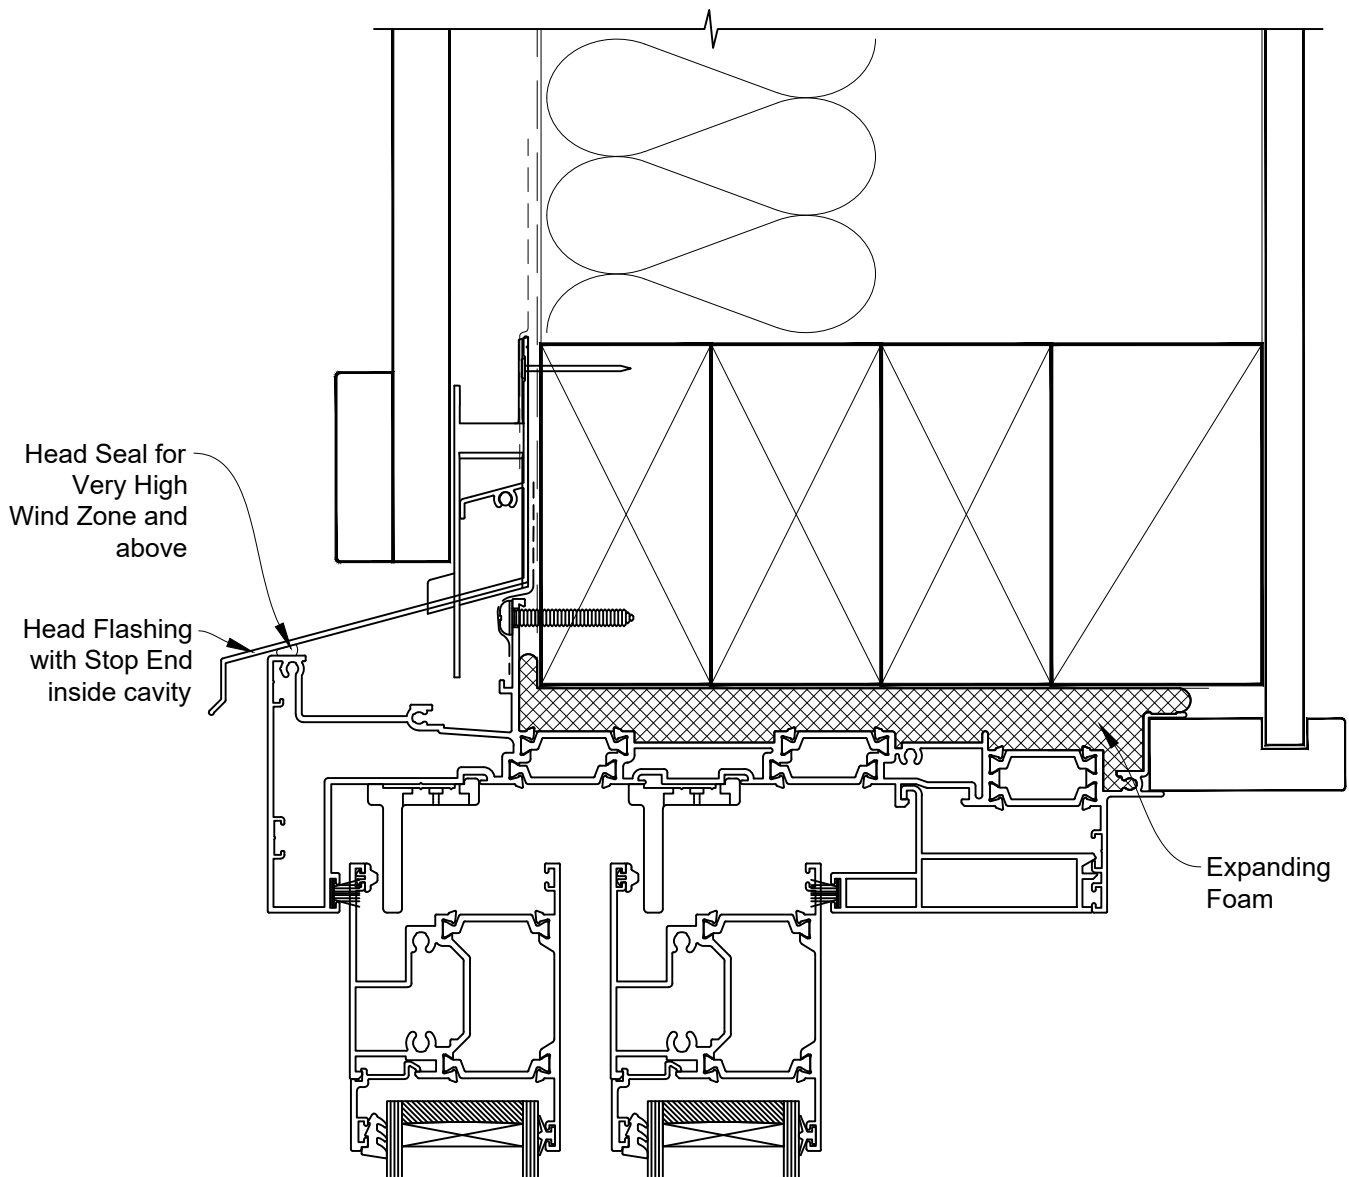

INSTALLATION DETAIL - 56mm METRO THERMAL HEART CENTRAFIX STACKER SLIDING DOOR ON BOARD AND BATTEN

Date: 01.09.23

Scale: 1:2

CAD Ref.: CFX56MDBB-CFXH

The Installation Details must be used in conjunction with the Metro Series
ThermalHEART® Centrafix™ SYSTEM GUIDE

HEAD OPTION 1

INSTALLATION DETAIL - 56mm METRO THERMAL HEART CENTRAFIX STACKER SLIDING DOOR ON BOARD AND BATTEN

Date: 01.09.23

Scale: 1:2

CAD Ref.: CFX56MDBB-CFXH2

The Installation Details must be used in conjunction with the Metro Series
ThermalHEART® Centrafix™ SYSTEM GUIDE

HEAD OPTION 2

INSTALLATION DETAIL - 56mm METRO THERMAL HEART CENTRAFIX STACKER SLIDING DOOR ON BOARD AND BATTEN

Date: 01.09.23

Scale: 1:2

CAD Ref.: CFX56MDBB-CFXJ

The Installation Details must be used in conjunction with the Metro Series ThermalHEART® Centrafix™ SYSTEM GUIDE