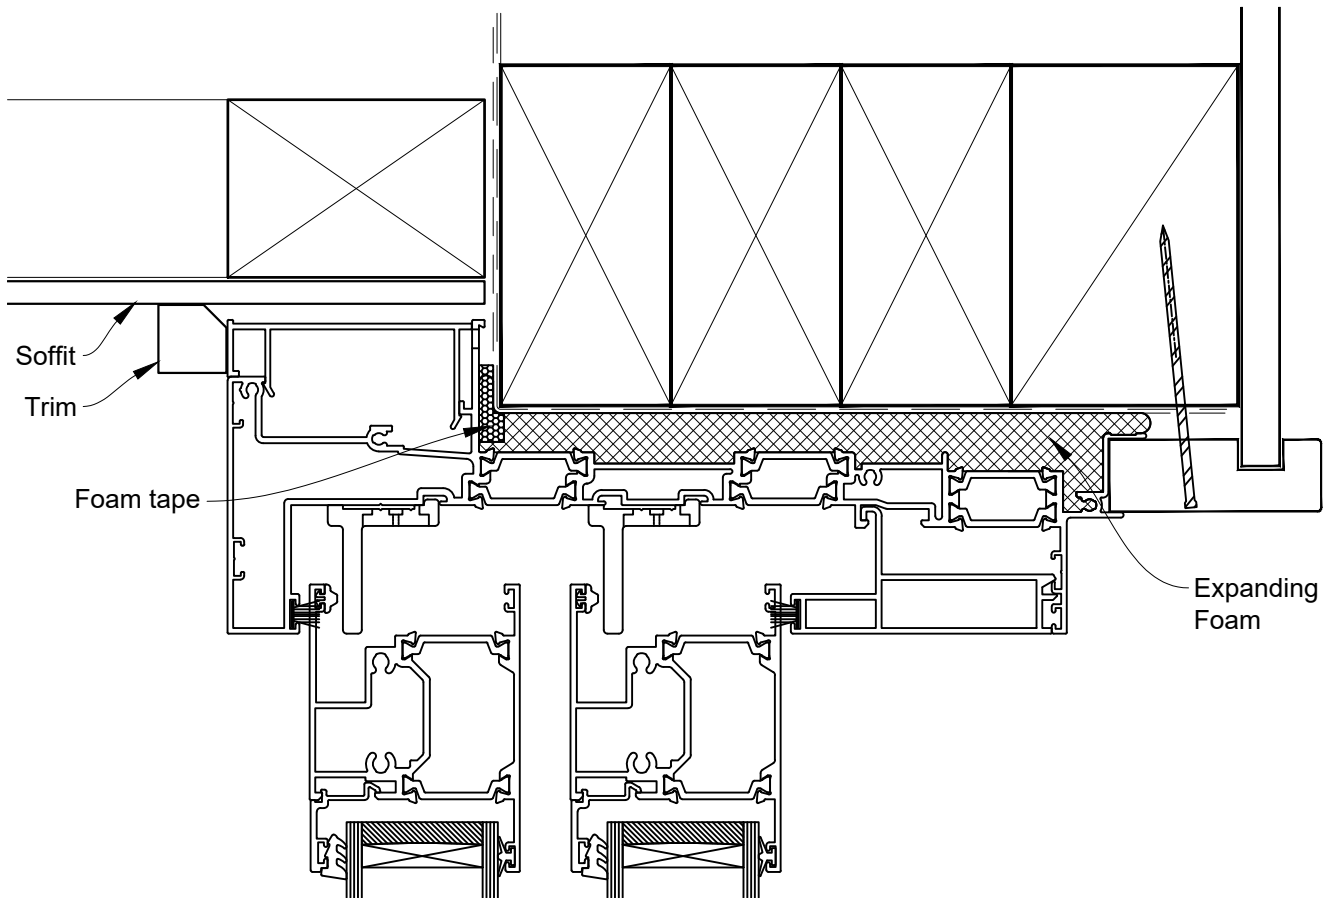

INSTALLATION DETAIL - 56mm METRO THERMAL HEART CENTRAFIX STACKER SLIDING DOOR ON BOARD AND BATTEN

Date: 01.09.23

Scale: 1:2

CAD Ref.: CFX56MDBB-CFXH

The Installation Details must be used in conjunction with the Metro Series
ThermalHEART® Centrafix™ SYSTEM GUIDE

HEAD OPTION 1

INSTALLATION DETAIL - 56mm METRO THERMAL HEART CENTRAFIX STACKER SLIDING DOOR ON BOARD AND BATTEN

Date: 01.09.23

Scale: 1:2

CAD Ref.: CFX56MDBB-CFXH2

The Installation Details must be used in conjunction with the Metro Series
ThermalHEART® Centrafix™ SYSTEM GUIDE

HEAD OPTION 2

INSTALLATION DETAIL - 56mm METRO THERMAL HEART CENTRAFIX STACKER SLIDING DOOR ON BOARD AND BATTEN

Date: 01.09.23

Scale: 1:2

CAD Ref.: CFX56MDBB-CFXJ

The Installation Details must be used in conjunction with the Metro Series ThermalHEART® Centrafix™ SYSTEM GUIDE