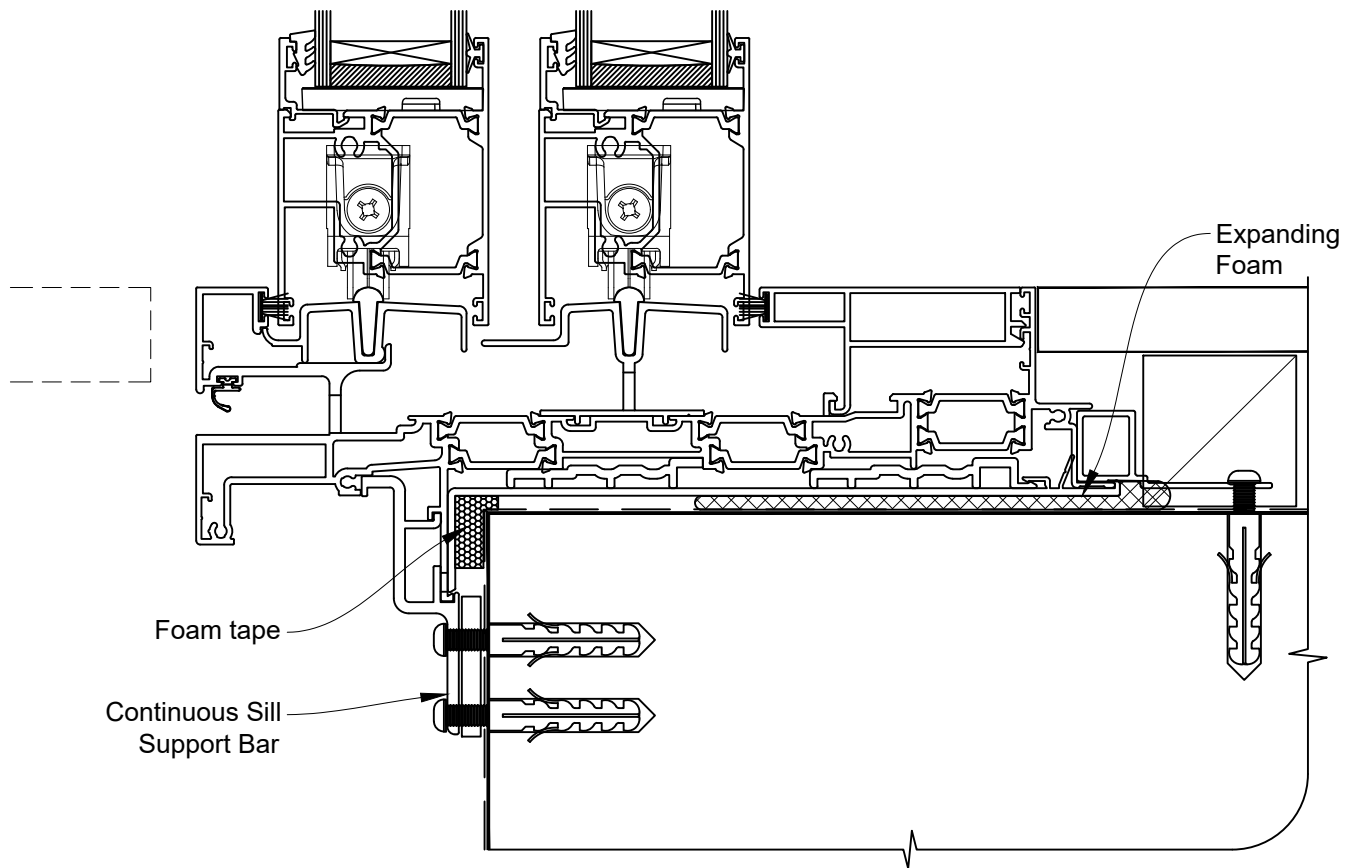

INSTALLATION DETAIL - 56mm METRO THERMAL HEART CENTRAFIX STACKER SLIDING DOOR ON BOARD AND BATTEN

Date: 01.09.23

Scale: 1:2

CAD Ref.: CFX56MDBB-CFXS

The Installation Details must be used in conjunction with the Metro Series
ThermalHEART® Centrafix™ SYSTEM GUIDE

SILL OPTION 1