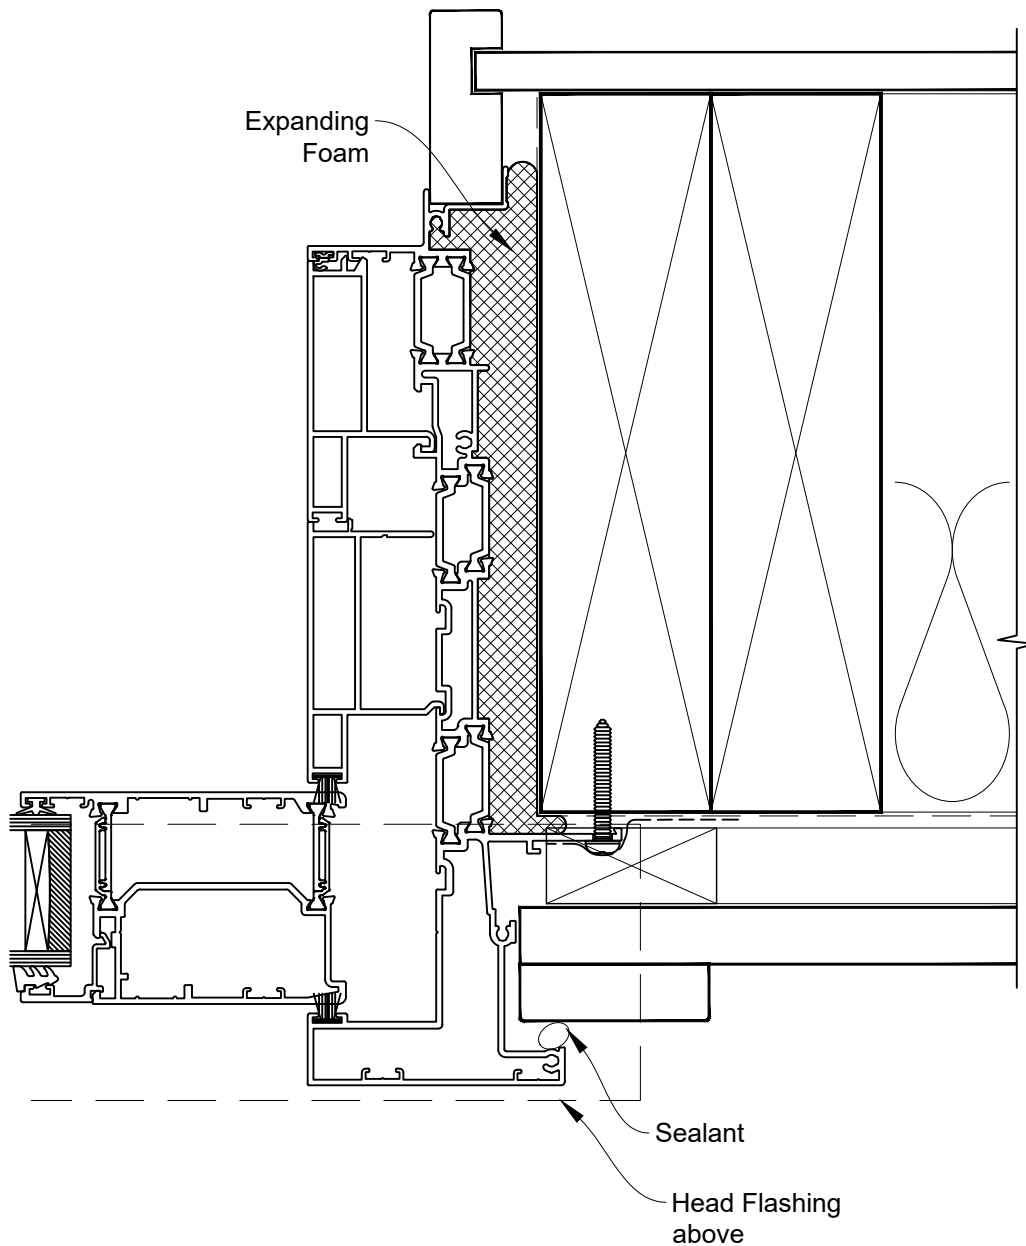

HEAD OPTION 2

INSTALLATION DETAIL - 56mm METRO THERMAL HEART CENTRAFIX STACKER SLIDING DOOR ON BOARD AND BATTEN

Date: 01.09.23

Scale: 1:2

CAD Ref.: CFX56MDBB-CFXJ

The Installation Details must be used in conjunction with the Metro Series ThermalHEART® Centrafix™ SYSTEM GUIDE