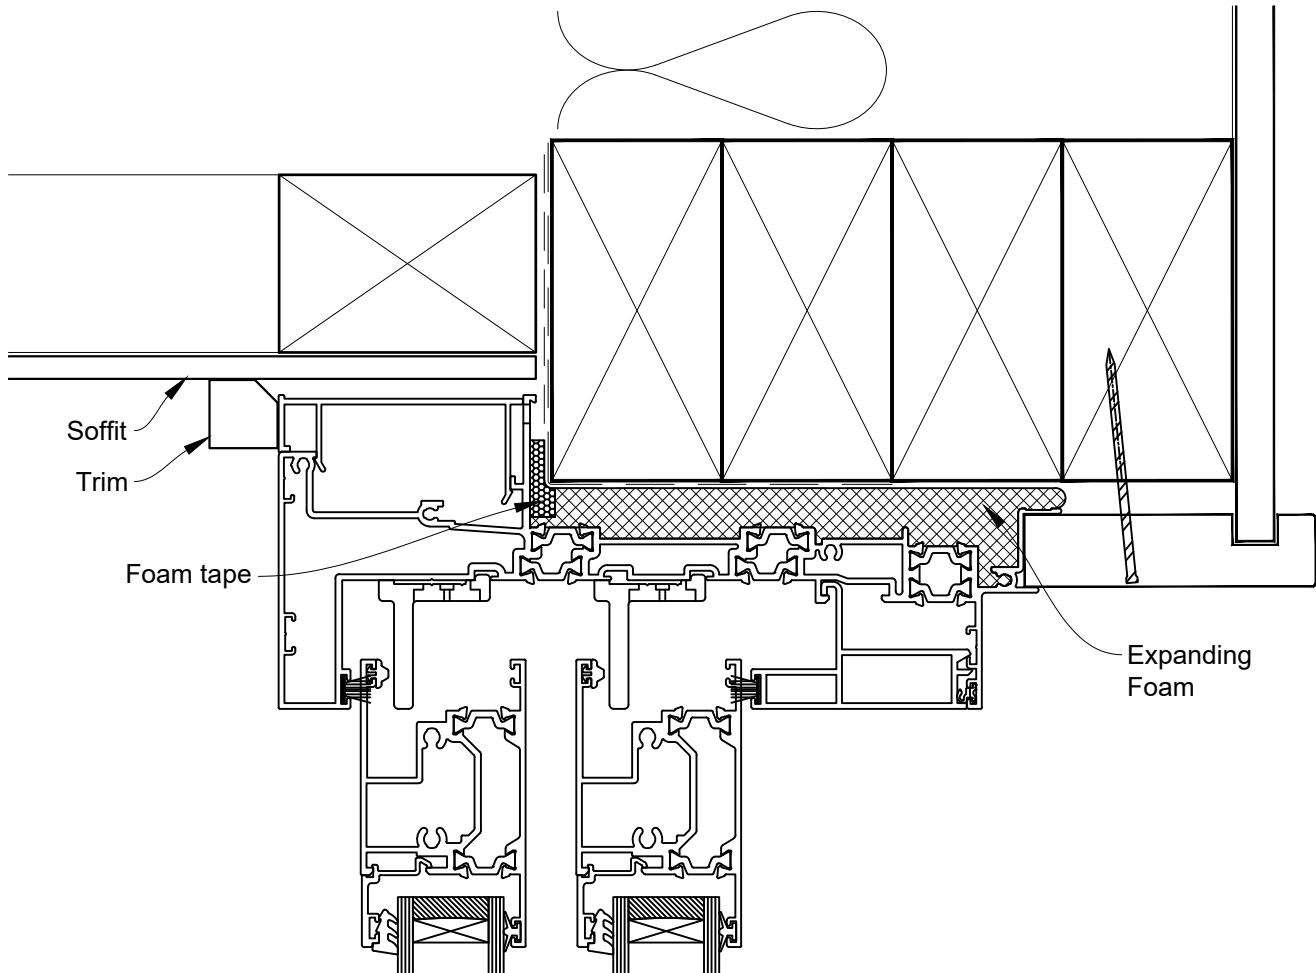

INSTALLATION DETAIL - 44mm METRO THERMAL HEART CENTRAFIX STACKER SLIDING DOOR ON BEVEL BACK WEATHERBOARD

Date: 01.09.23

Scale: 1:2

CAD Ref.: CFX44MDBW-CFXH

The Installation Details must be used in conjunction with the Metro Series
ThermalHEART® Centrafix™ SYSTEM GUIDE

HEAD OPTION 1

INSTALLATION DETAIL - 44mm METRO THERMAL HEART CENTRAFIX STACKER SLIDING DOOR ON BEVEL BACK WEATHERBOARD

Date: 01.09.23

Scale: 1:2

CAD Ref.: CFX44MDBW-CFXH2

The Installation Details must be used in conjunction with the Metro Series ThermalHEART® Centrafix™ SYSTEM GUIDE

HEAD OPTION 2

INSTALLATION DETAIL - 44mm METRO THERMAL HEART CENTRAFIX STACKER SLIDING DOOR ON BEVEL BACK WEATHERBOARD

Date: 01.09.23

Scale: 1:2

CAD Ref.: CFX44MDBW-CFXJ

The Installation Details must be used in conjunction with the Metro Series ThermalHEART® Centrafix™ SYSTEM GUIDE