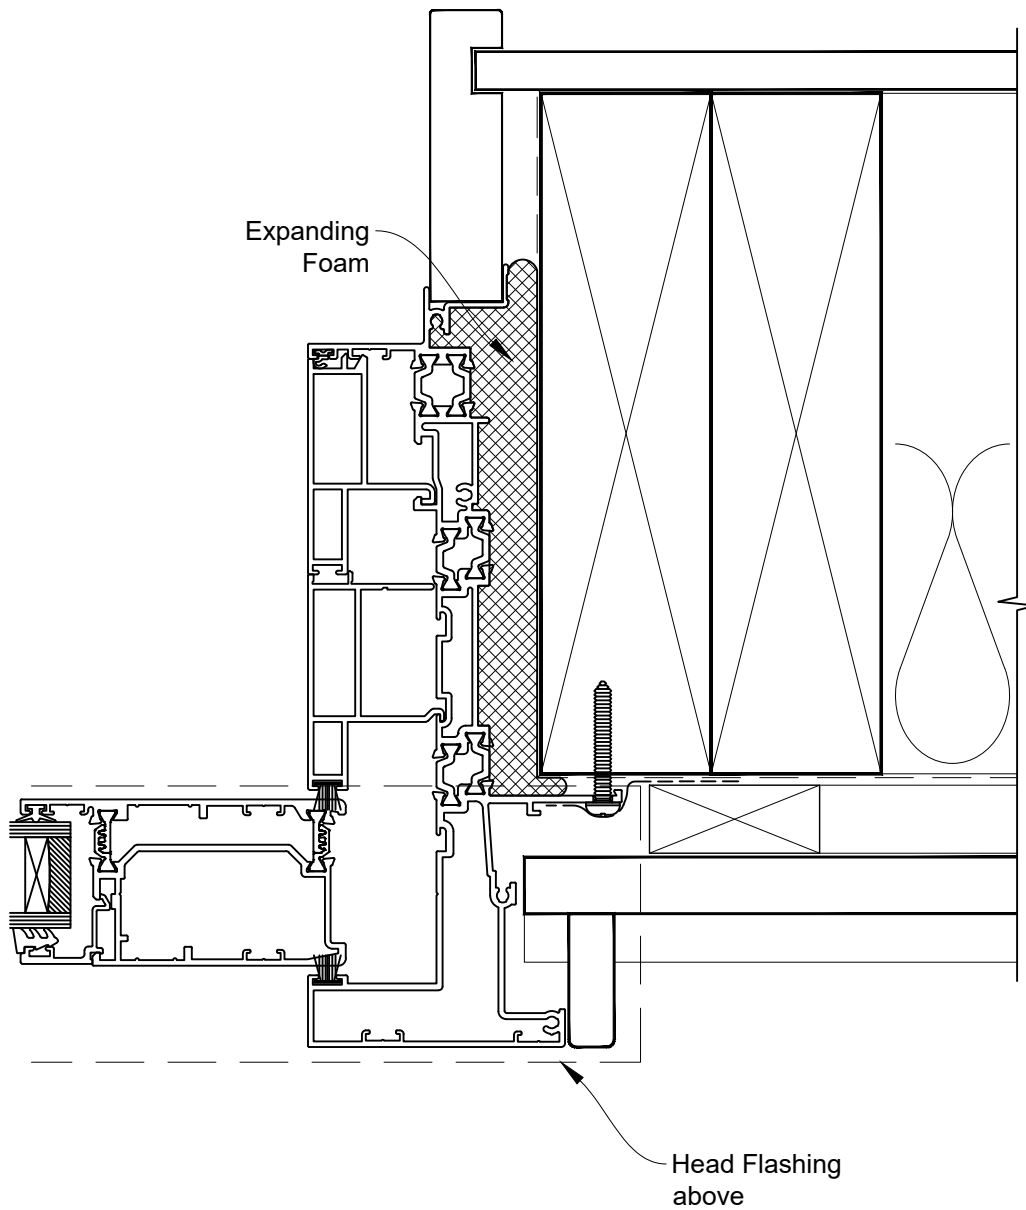

HEAD OPTION 2

INSTALLATION DETAIL - 44mm METRO THERMAL HEART CENTRAFIX STACKER SLIDING DOOR ON BEVEL BACK WEATHERBOARD

Date: 01.09.23

Scale: 1:2

CAD Ref.: CFX44MDBW-CFXJ

The Installation Details must be used in conjunction with the Metro Series ThermalHEART® Centrafix™ SYSTEM GUIDE