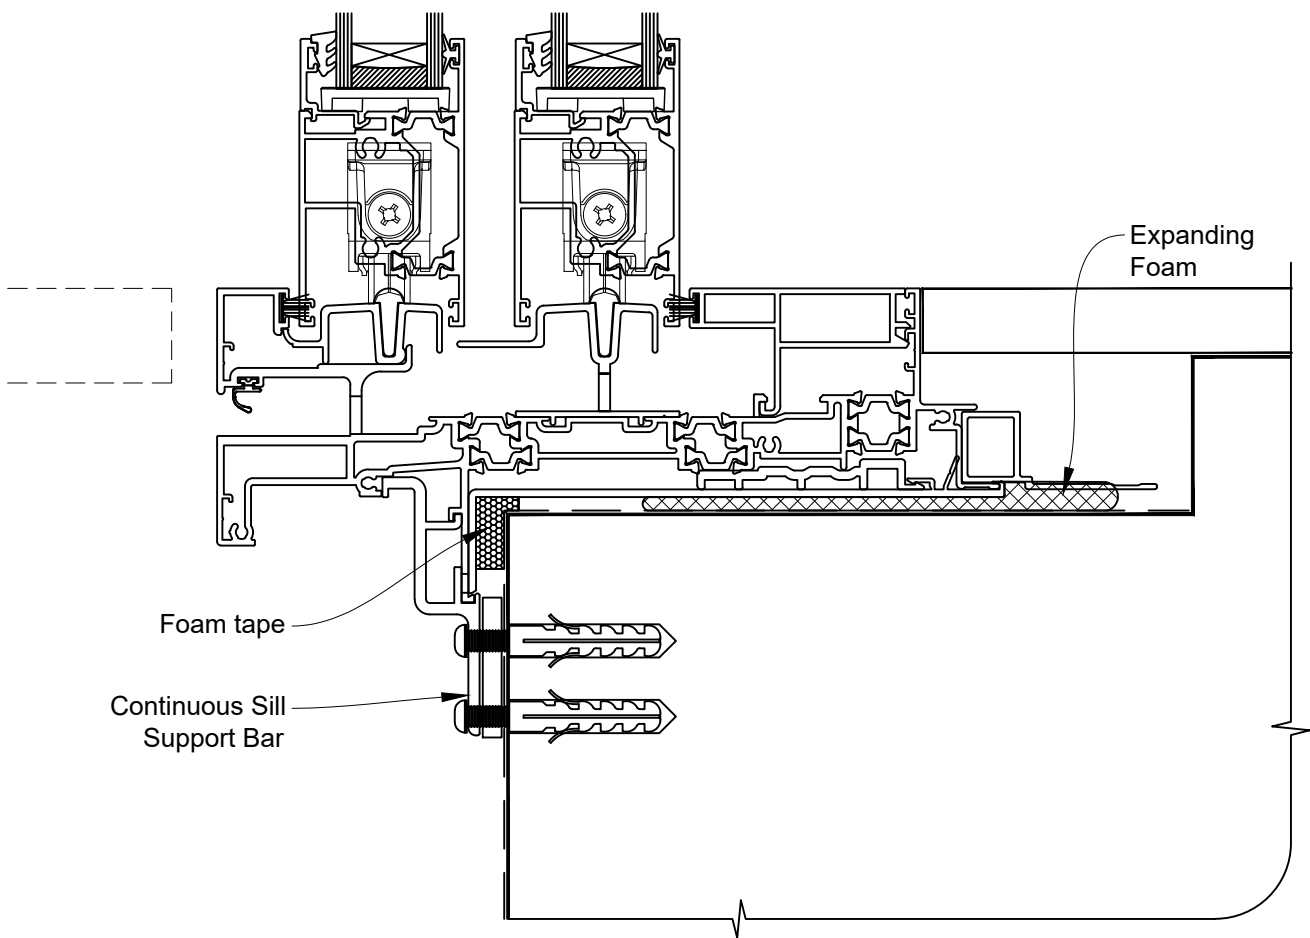

**INSTALLATION DETAIL - 44mm METRO THERMAL HEART
CENTRAFIX STACKER SLIDING DOOR
ON BEVEL BACK WEATHERBOARD**

Date: 01.09.23

Scale: 1:2

CAD Ref.: CFX44MDBW-CFXS

The Installation Details must be used in conjunction with the Metro Series ThermalHEART® Centrafix™ SYSTEM GUIDE

SILL OPTION 1