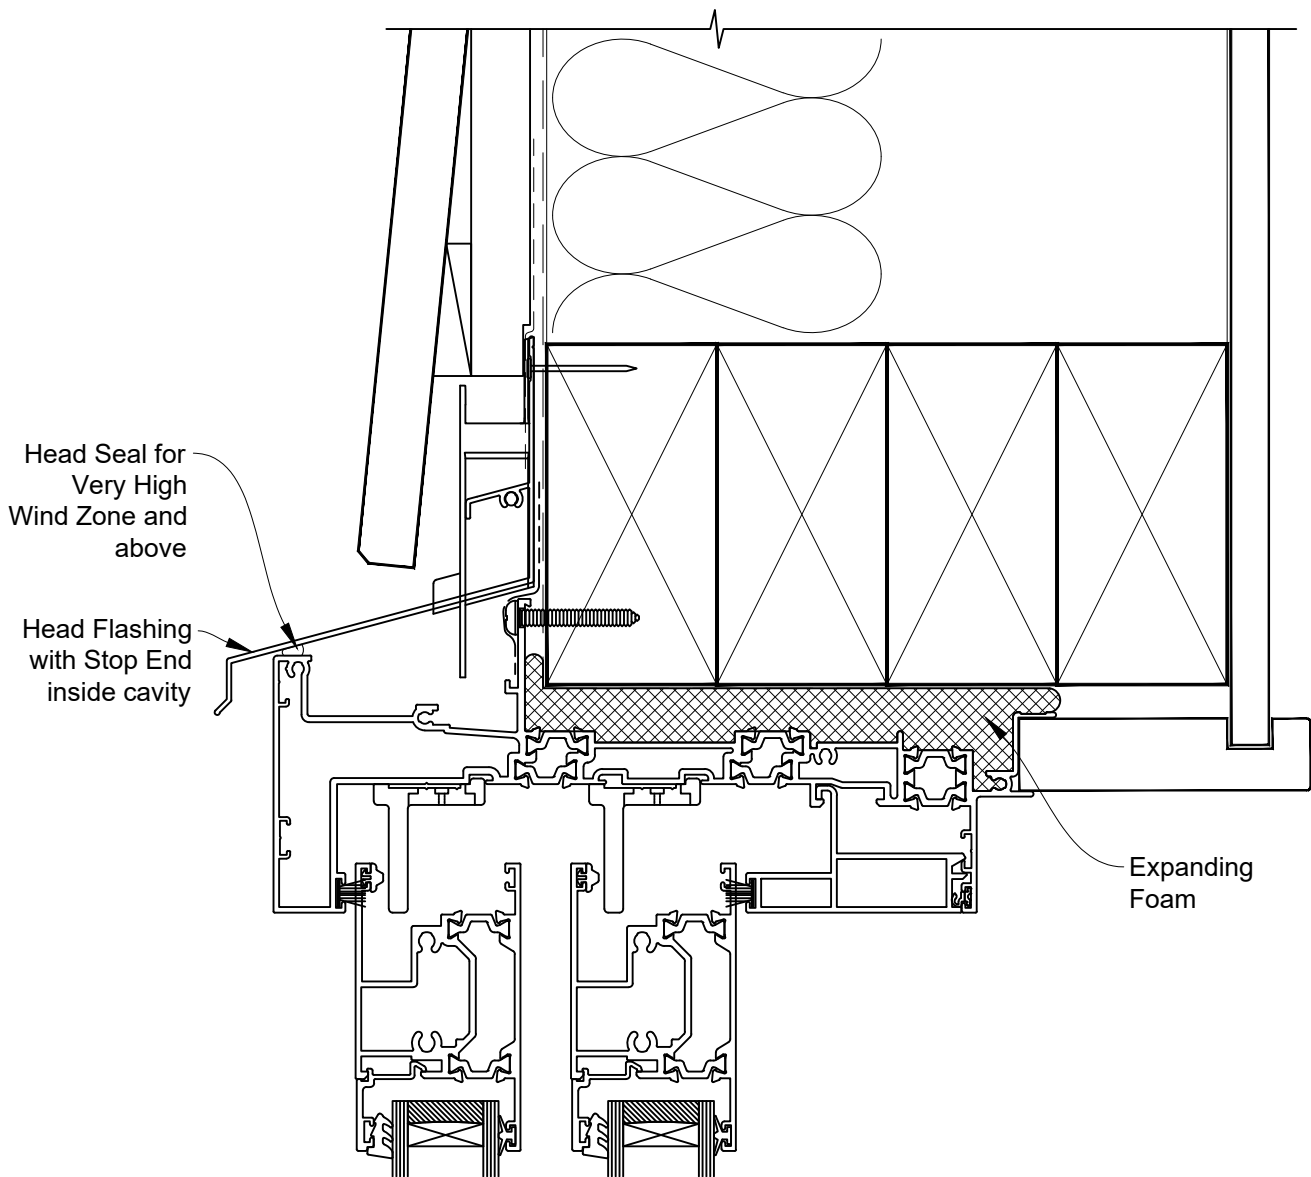

INSTALLATION DETAIL - 44mm METRO THERMAL HEART CENTRAFIX STACKER SLIDING DOOR ON BEVEL BACK WEATHERBOARD

Date: 01.09.23

Scale: 1:2

CAD Ref.: CFX44MDBW-CFXH

The Installation Details must be used in conjunction with the Metro Series
ThermalHEART® Centrafix™ SYSTEM GUIDE

HEAD OPTION 1

INSTALLATION DETAIL - 44mm METRO THERMAL HEART CENTRAFIX STACKER SLIDING DOOR ON BEVEL BACK WEATHERBOARD

Date: 01.09.23

Scale: 1:2

CAD Ref.: CFX44MDBW-CFXH2

The Installation Details must be used in conjunction with the Metro Series ThermalHEART® Centrafix™ SYSTEM GUIDE

HEAD OPTION 2

INSTALLATION DETAIL - 44mm METRO THERMAL HEART CENTRAFIX STACKER SLIDING DOOR ON BEVEL BACK WEATHERBOARD

Date: 01.09.23

Scale: 1:2

CAD Ref.: CFX44MDBW-CFXJ

The Installation Details must be used in conjunction with the Metro Series ThermalHEART® Centrafix™ SYSTEM GUIDE