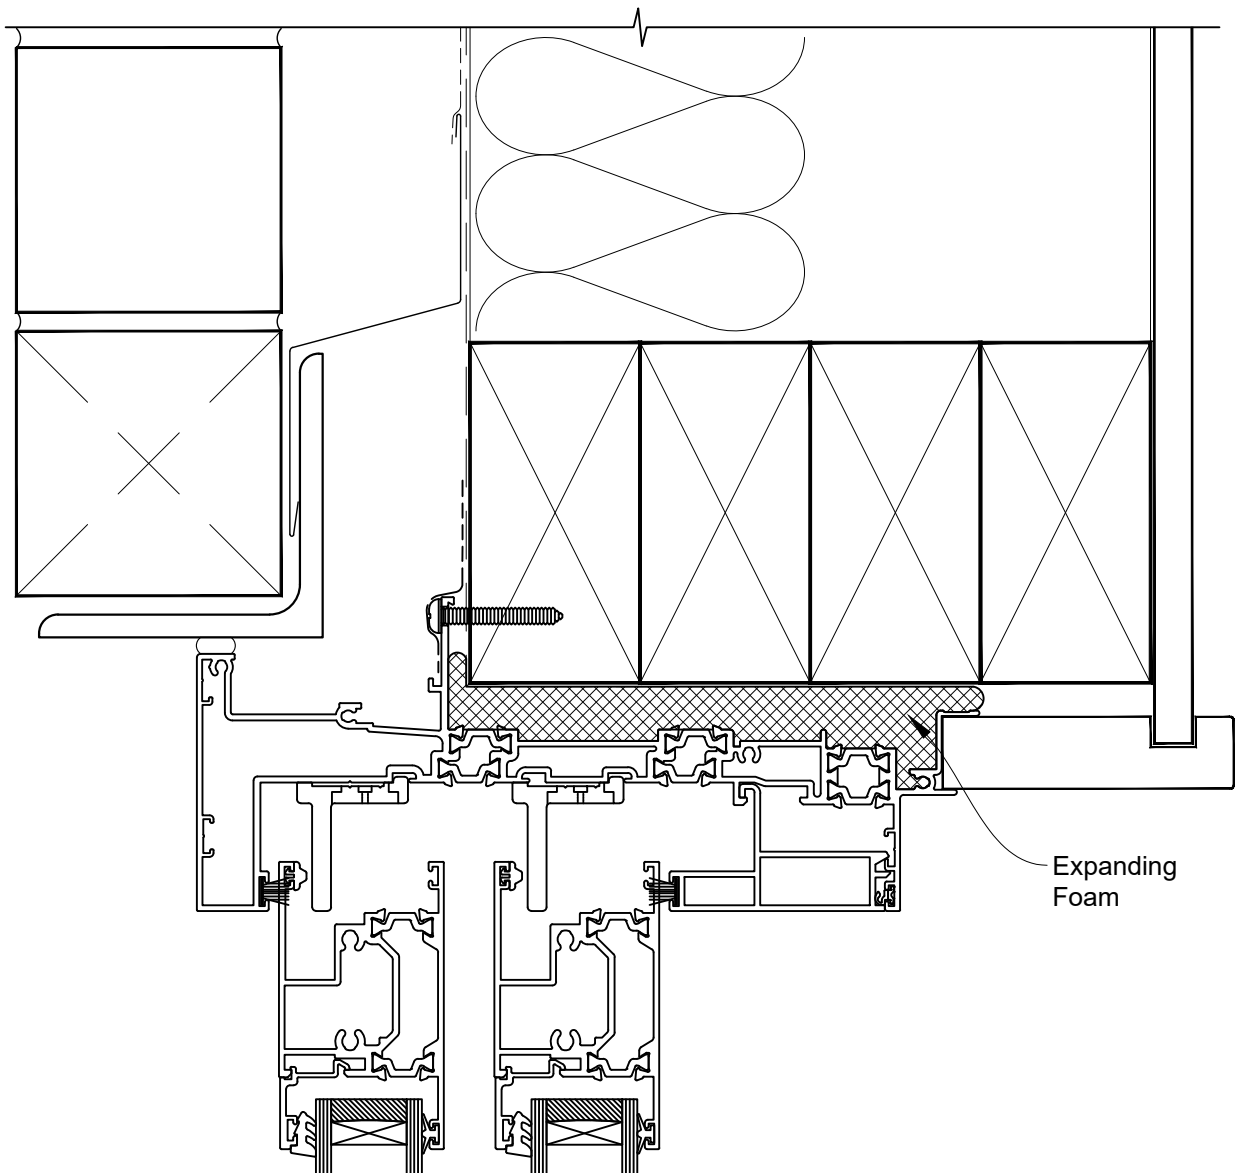

# INSTALLATION DETAIL - 44mm METRO THERMAL HEART CENTRAFIX STACKER SLIDING DOOR ON BRICK VENEER

Date: 01.09.23

Scale: 1:2

CAD Ref.: CFX44MDBV-CFXH

The Installation Details must be used in conjunction with the Metro Series  
ThermalHEART® Centrafix™ SYSTEM GUIDE

## HEAD OPTION 1

# INSTALLATION DETAIL - 44mm METRO THERMAL HEART CENTRAFIX STACKER SLIDING DOOR ON BRICK VENEER

Date: 01.09.23

Scale: 1:2

CAD Ref.: CFX44MDBV-CFXH2

The Installation Details must be used in conjunction with the Metro Series  
ThermalHEART® Centrafix™ SYSTEM GUIDE