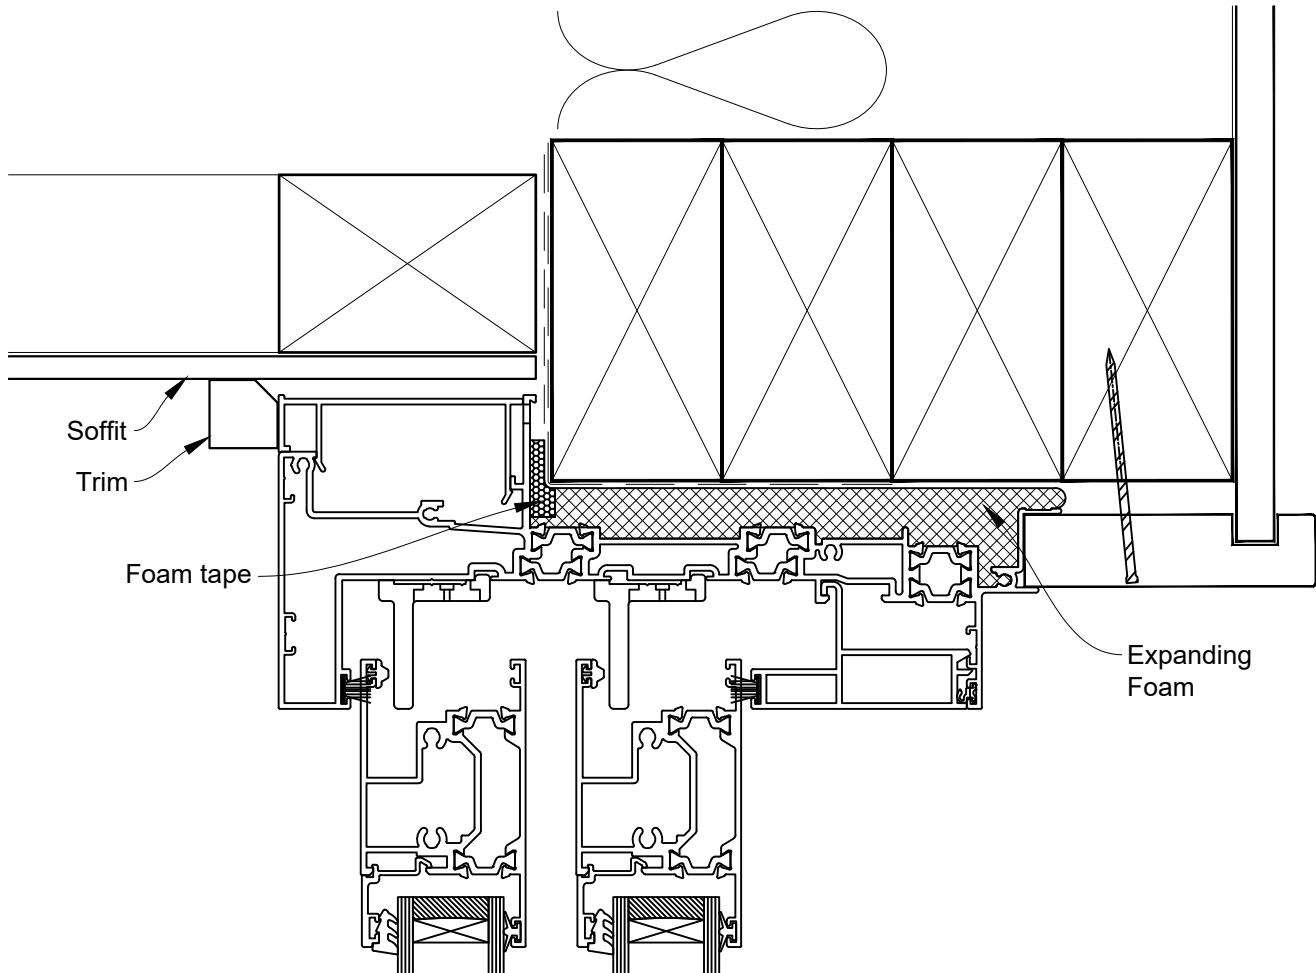

INSTALLATION DETAIL - 44mm METRO THERMAL HEART CENTRAFIX STACKER SLIDING DOOR ON BRICK VENEER

Date: 01.09.23

Scale: 1:2

CAD Ref.: CFX44MDBV-CFXH2

The Installation Details must be used in conjunction with the Metro Series
ThermalHEART® Centrafix™ SYSTEM GUIDE

HEAD OPTION 2