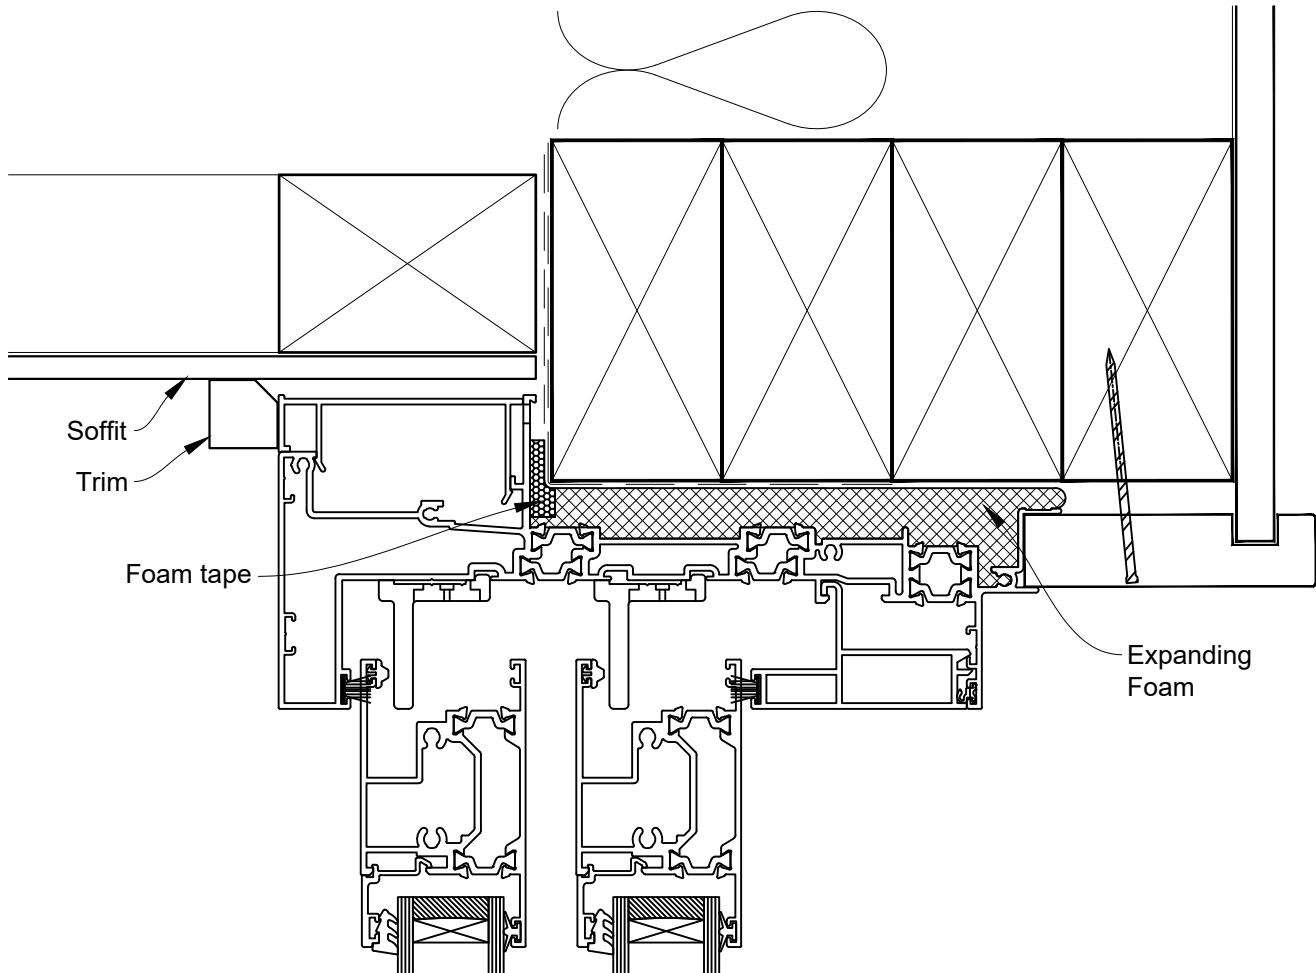

INSTALLATION DETAIL - 44mm METRO THERMAL HEART CENTRAFIX STACKER SLIDING DOOR ON BOARD AND BATTEN

Date: 01.09.23

Scale: 1:2

CAD Ref.: CFX44MDBB-CFXH

The Installation Details must be used in conjunction with the Metro Series ThermalHEART® Centrafix™ SYSTEM GUIDE

HEAD OPTION 1

INSTALLATION DETAIL - 44mm METRO THERMAL HEART CENTRAFIX STACKER SLIDING DOOR ON BOARD AND BATTEN

Date: 01.09.23

Scale: 1:2

CAD Ref.: CFX44MDBB-CFXH2

The Installation Details must be used in conjunction with the Metro Series
ThermalHEART® Centrafix™ SYSTEM GUIDE

HEAD OPTION 2

INSTALLATION DETAIL - 44mm METRO THERMAL HEART CENTRAFIX STACKER SLIDING DOOR ON BOARD AND BATTEN

Date: 01.09.23

Scale: 1:2

CAD Ref.: CFX44MDBB-CFXJ

The Installation Details must be used in conjunction with the Metro Series ThermalHEART® Centrafix™ SYSTEM GUIDE