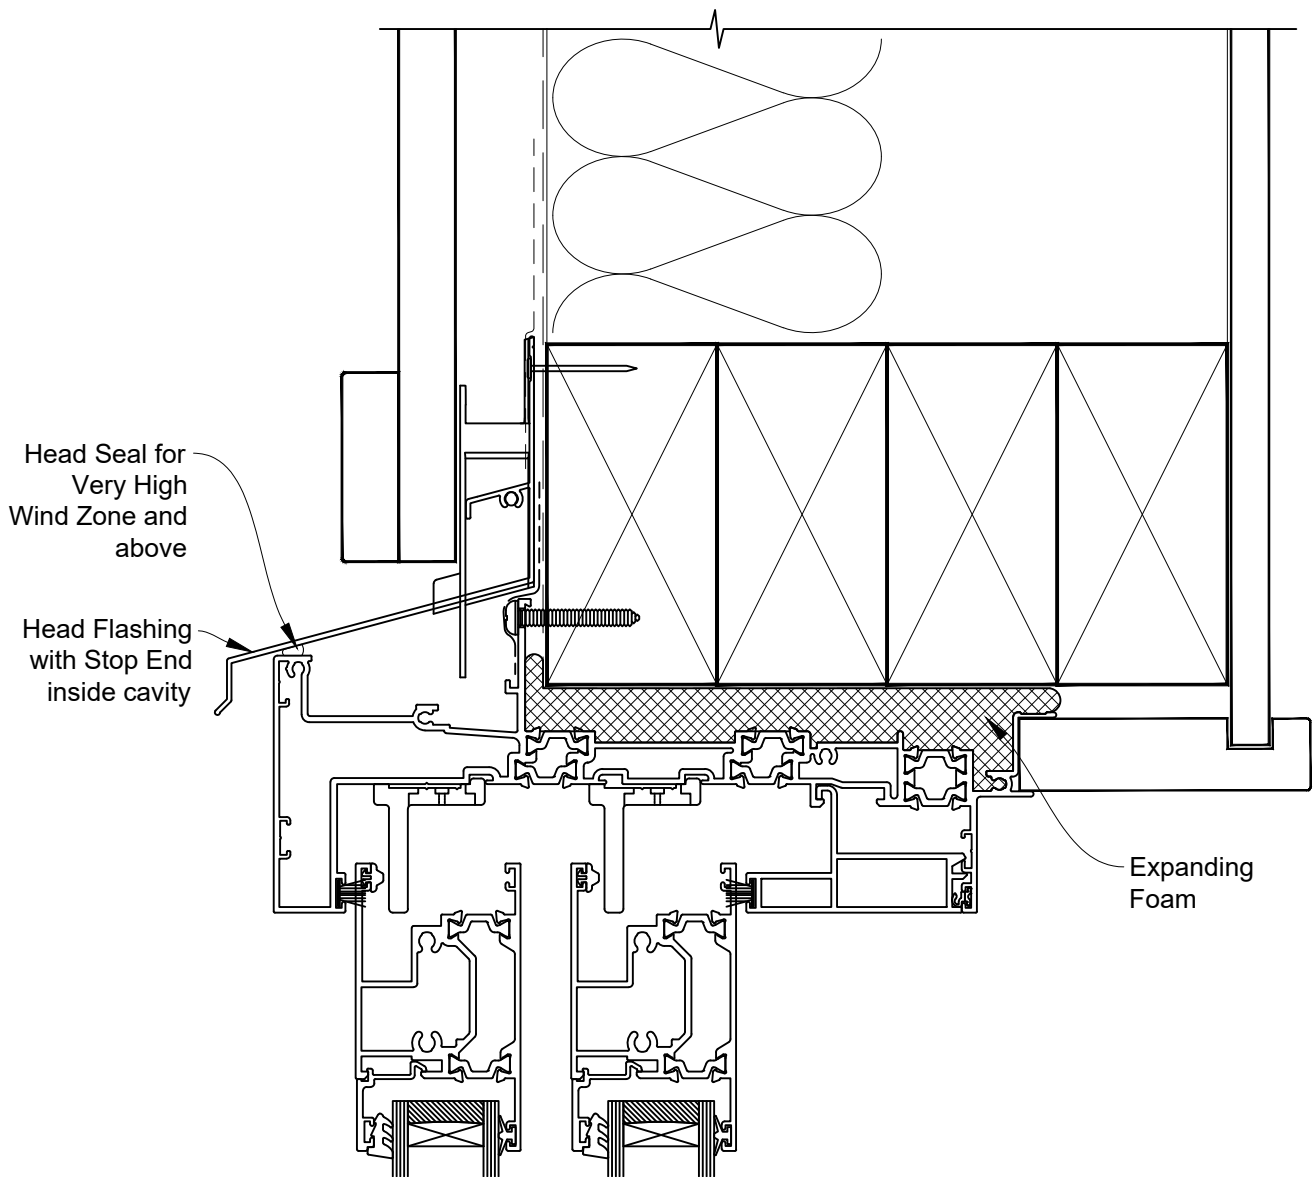

INSTALLATION DETAIL - 44mm METRO THERMAL HEART CENTRAFIX STACKER SLIDING DOOR ON BOARD AND BATTEN

Date: 01.09.23

Scale: 1:2

CAD Ref.: CFX44MDBB-CFXH

The Installation Details must be used in conjunction with the Metro Series ThermalHEART® Centrafix™ SYSTEM GUIDE

HEAD OPTION 1

INSTALLATION DETAIL - 44mm METRO THERMAL HEART CENTRAFIX STACKER SLIDING DOOR ON BOARD AND BATTEN

Date: 01.09.23

Scale: 1:2

CAD Ref.: CFX44MDBB-CFXH2

The Installation Details must be used in conjunction with the Metro Series
ThermalHEART® Centrafix™ SYSTEM GUIDE

HEAD OPTION 2

INSTALLATION DETAIL - 44mm METRO THERMAL HEART CENTRAFIX STACKER SLIDING DOOR ON BOARD AND BATTEN

Date: 01.09.23

Scale: 1:2

CAD Ref.: CFX44MDBB-CFXJ

The Installation Details must be used in conjunction with the Metro Series ThermalHEART® Centrafix™ SYSTEM GUIDE