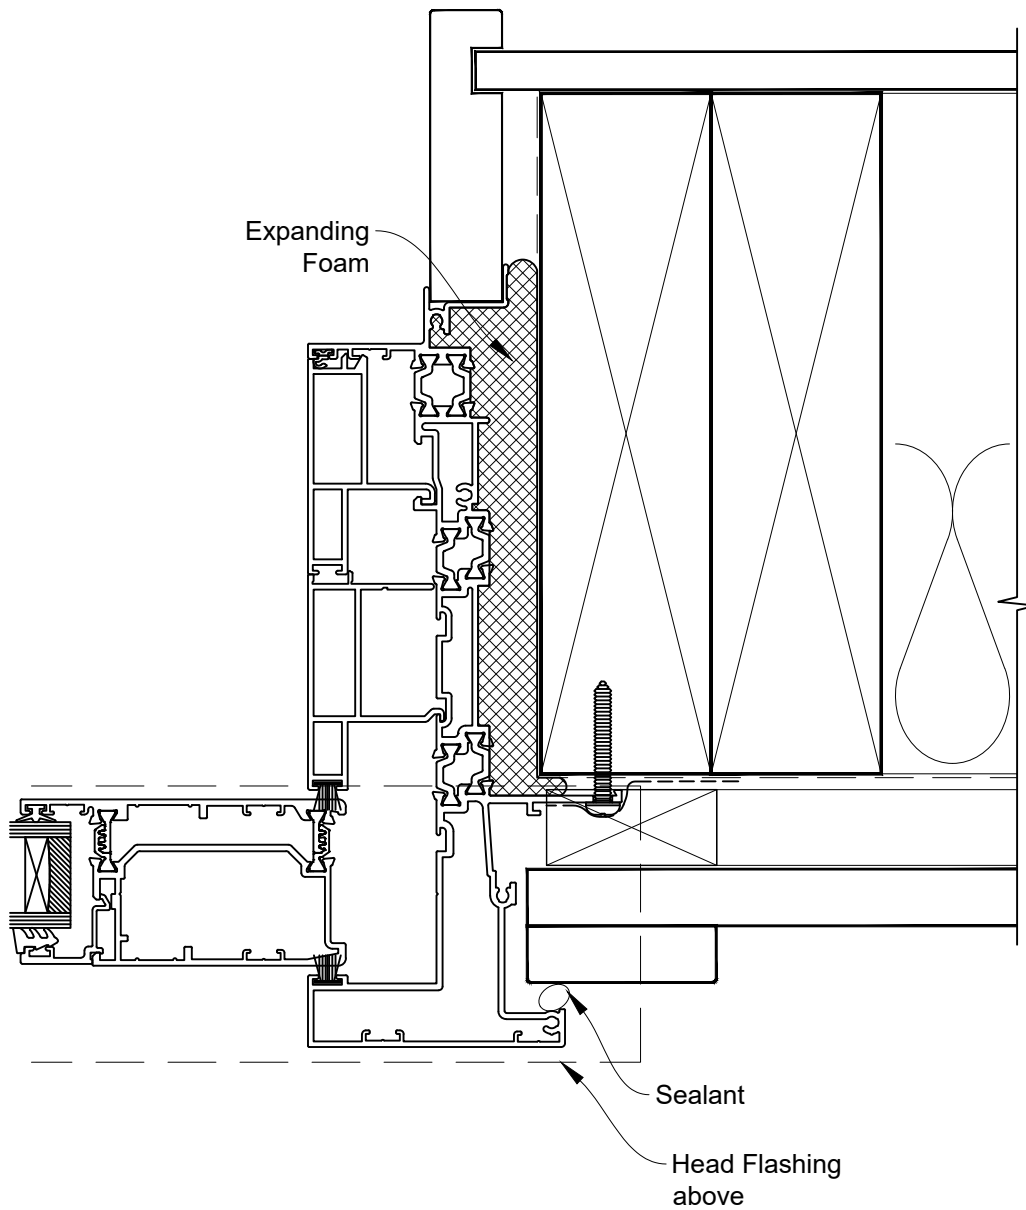

HEAD OPTION 2

INSTALLATION DETAIL - 44mm METRO THERMAL HEART CENTRAFIX STACKER SLIDING DOOR ON BOARD AND BATTEN

Date: 01.09.23

Scale: 1:2

CAD Ref.: CFX44MDBB-CFXJ

The Installation Details must be used in conjunction with the Metro Series ThermalHEART® Centrafix™ SYSTEM GUIDE