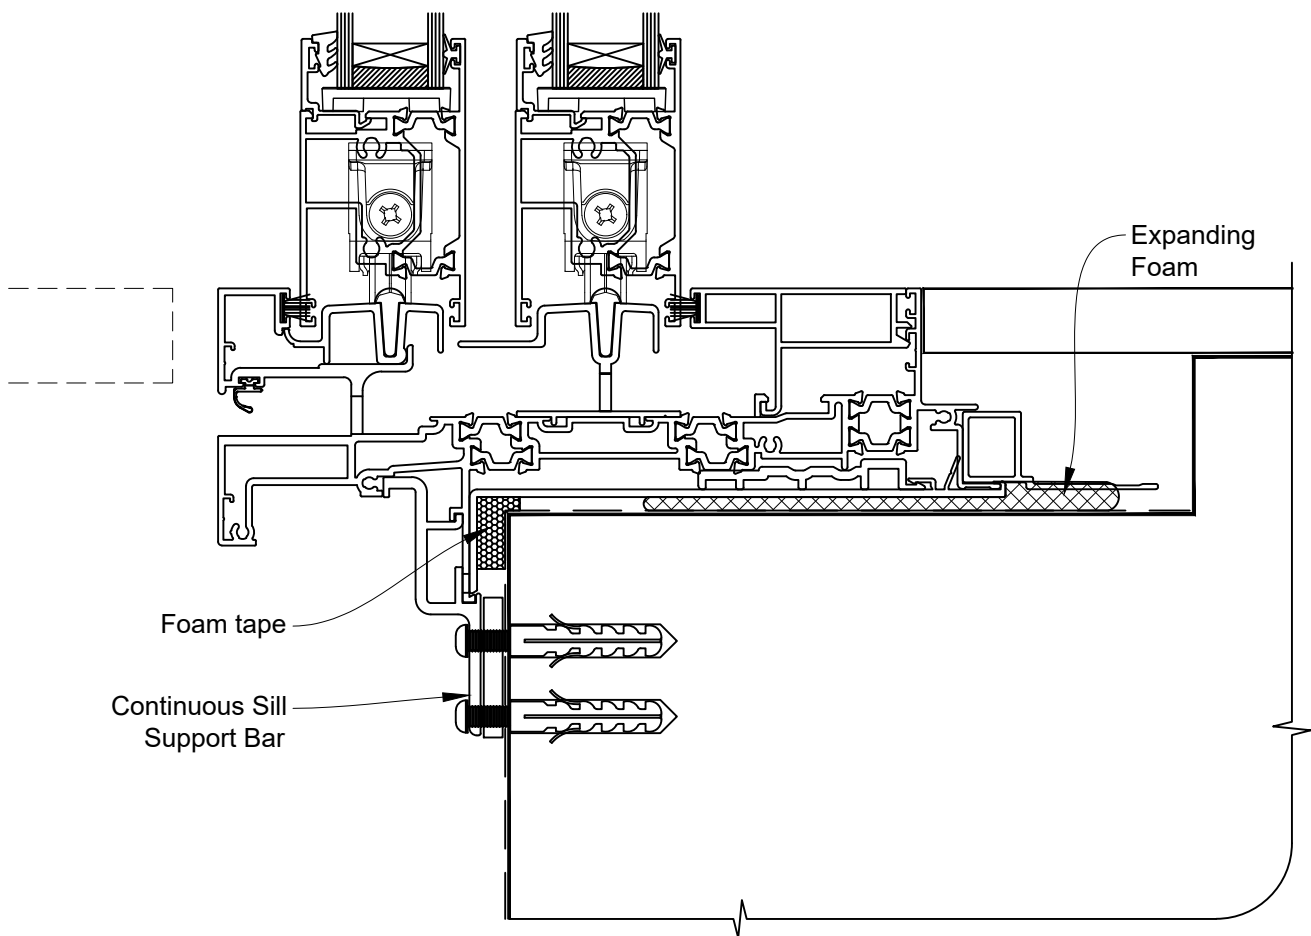

INSTALLATION DETAIL - 44mm METRO THERMAL HEART CENTRAFIX STACKER SLIDING DOOR ON BOARD AND BATTEN

Date: 01.09.23

Scale: 1:2

CAD Ref.: CFX44MDBB-CFXS

The Installation Details must be used in conjunction with the Metro Series
ThermalHEART® Centrafix™ SYSTEM GUIDE

SILL OPTION 1