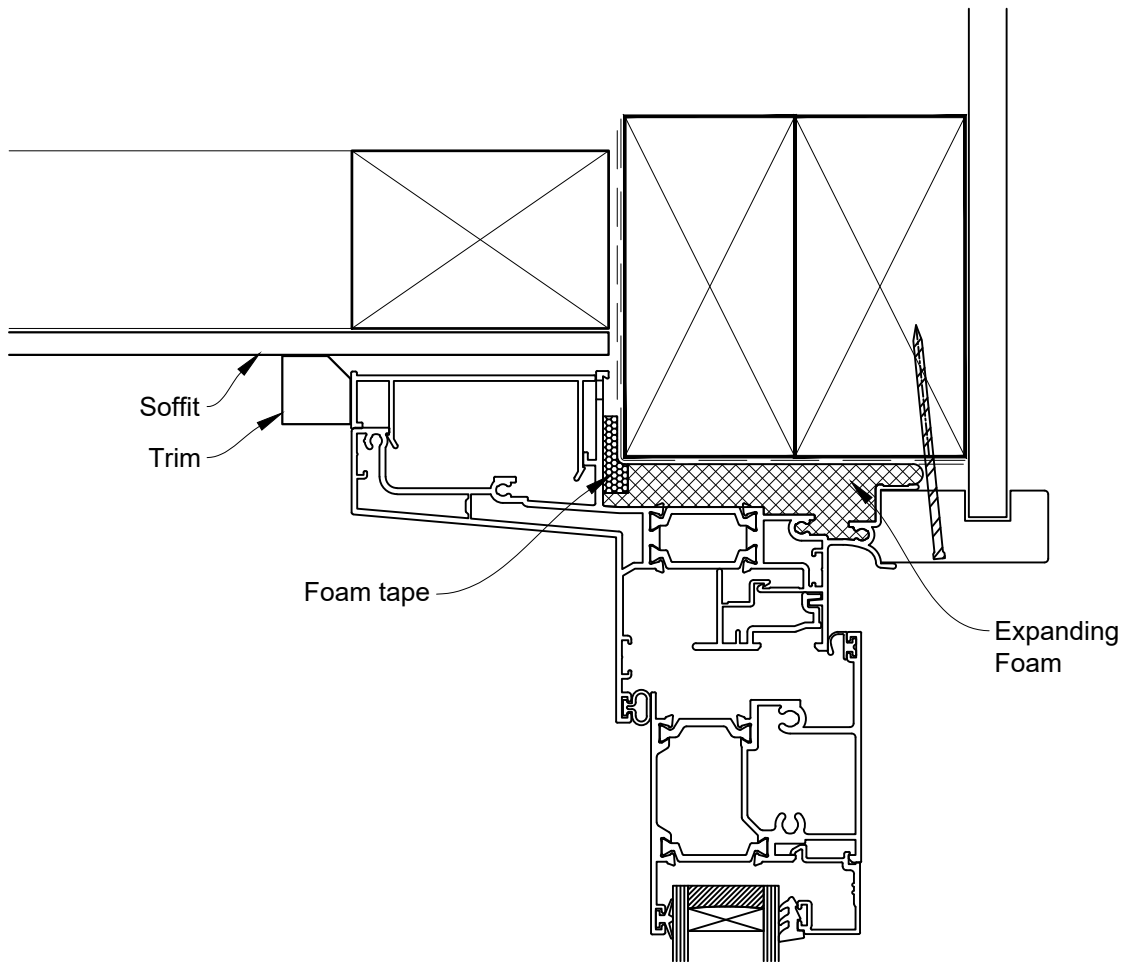

# INSTALLATION DETAIL - METRO THERMAL HEART CENTRAFIX HINGE DOOR OPEN IN ON FLAT SHEET

Date: 01.09.23

Scale: 1:2

CAD Ref.: CFXHIFS-CFXH2

The Installation Details must be used in conjunction with the Metro Series ThermalHEART® Centrafix™ SYSTEM GUIDE

## HEAD OPTION 2