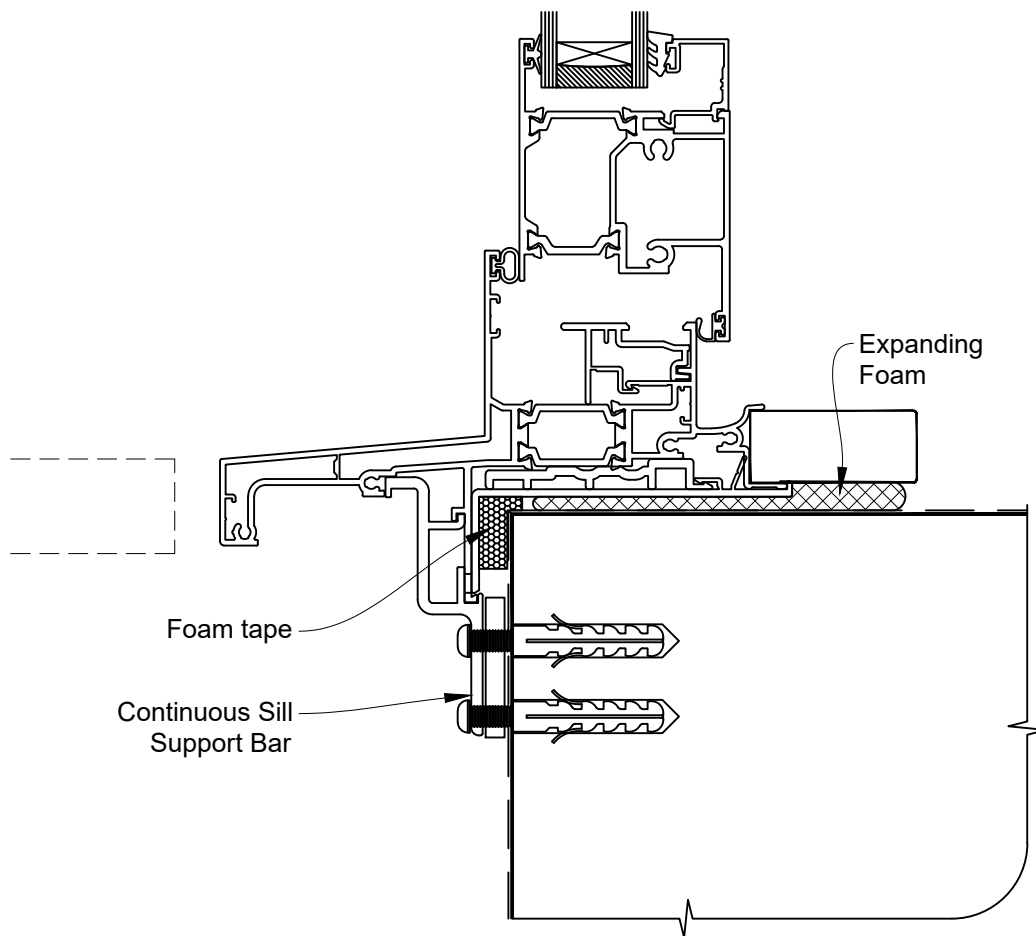

INSTALLATION DETAIL - METRO THERMAL HEART CENTRAFIX HINGE DOOR OPEN IN ON FLAT SHEET

Date: 01.09.23

Scale: 1:2

CAD Ref.: CFXHIFS-CFXS

The Installation Details must be used in conjunction with the Metro Series
ThermalHEART® Centrafix™ SYSTEM GUIDE

SILL OPTION 1