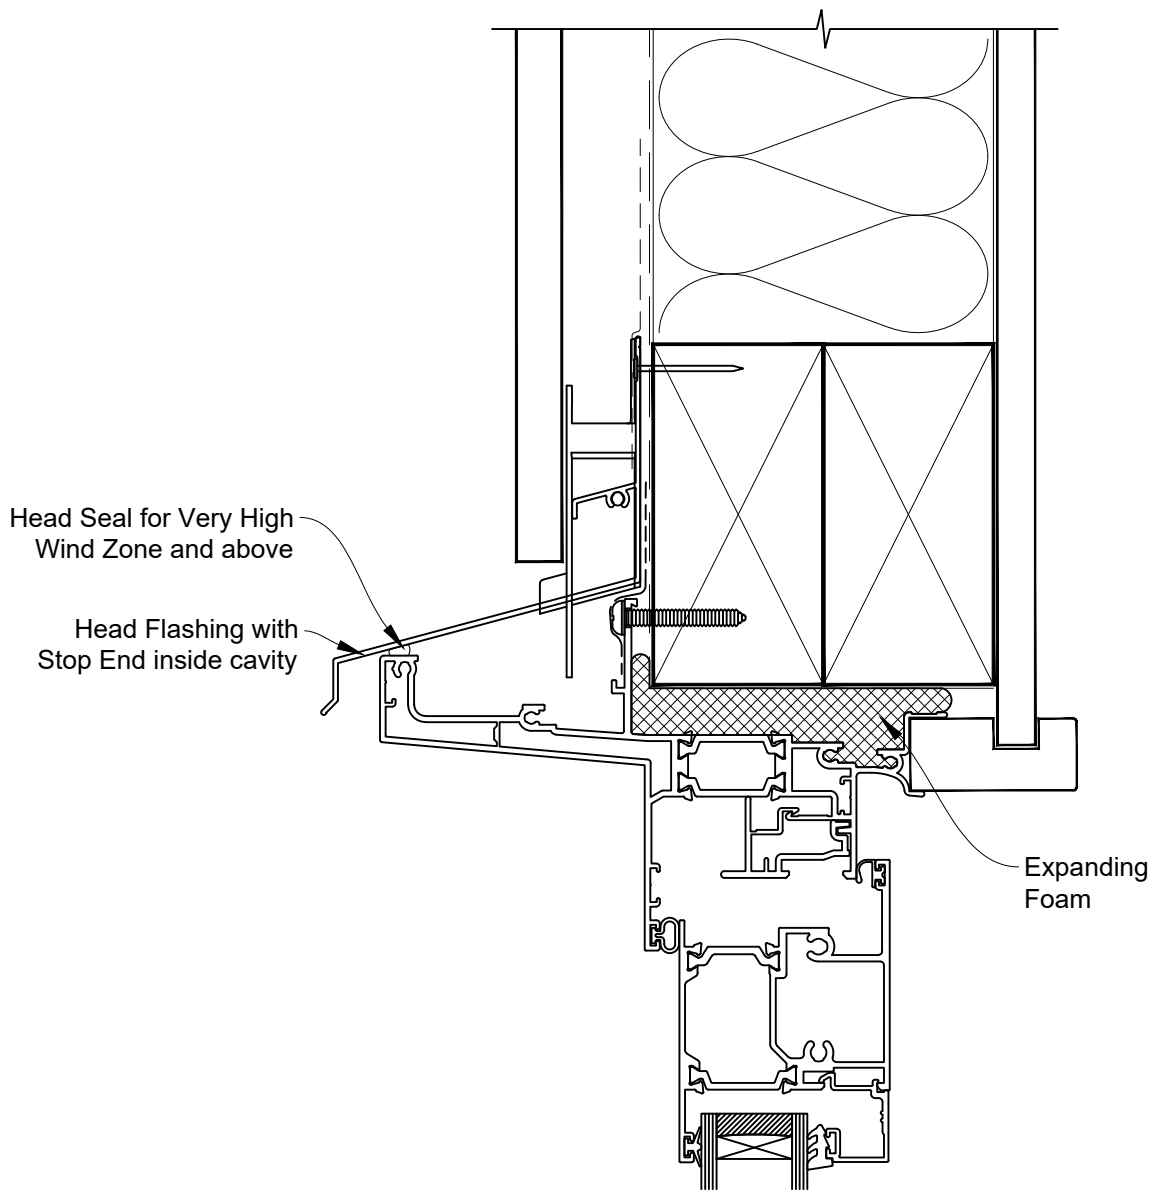

# INSTALLATION DETAIL - METRO THERMAL HEART CENTRAFIX HINGE DOOR OPEN IN ON FLAT SHEET

Date: 01.09.23

Scale: 1:2

CAD Ref.: CFXHIFS-CFXH

The Installation Details must be used in conjunction with the Metro Series  
ThermalHEART® Centrafix™ SYSTEM GUIDE

## HEAD OPTION 1

# INSTALLATION DETAIL - METRO THERMAL HEART CENTRAFIX HINGE DOOR OPEN IN ON FLAT SHEET

Date: 01.09.23

Scale: 1:2

CAD Ref.: CFXHIFS-CFXH2

The Installation Details must be used in conjunction with the Metro Series ThermalHEART® Centrafix™ SYSTEM GUIDE