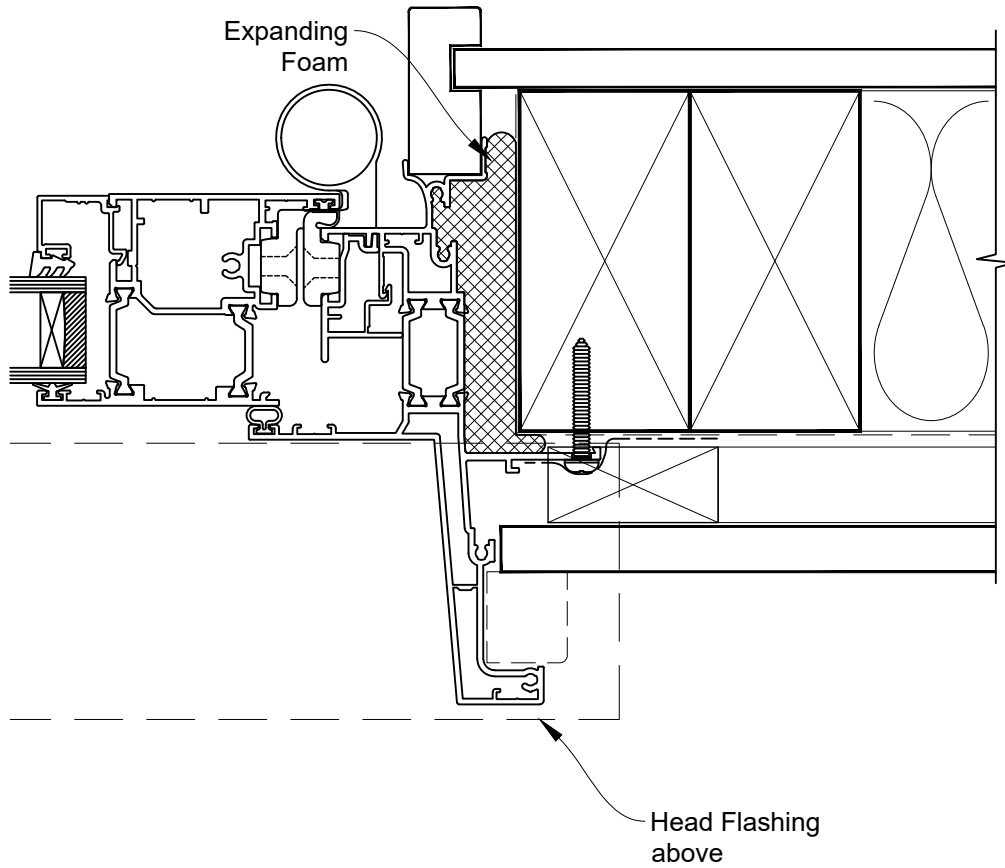

# INSTALLATION DETAIL - METRO THERMAL HEART CENTRAFIX HINGE DOOR OPEN IN ON FLAT SHEET

Date: 01.09.23

Scale: 1:2

CAD Ref.: CFXHIFS-CFXH2

The Installation Details must be used in conjunction with the Metro Series ThermalHEART® Centrafix™ SYSTEM GUIDE

## HEAD OPTION 2

# INSTALLATION DETAIL - METRO THERMAL HEART CENTRAFIX HINGE DOOR OPEN IN ON FLAT SHEET

Date: 01.09.23

Scale: 1:2

CAD Ref.: CFXHIFS-CFXJ

The Installation Details must be used in conjunction with the Metro Series ThermalHEART® Centrafix™ SYSTEM GUIDE