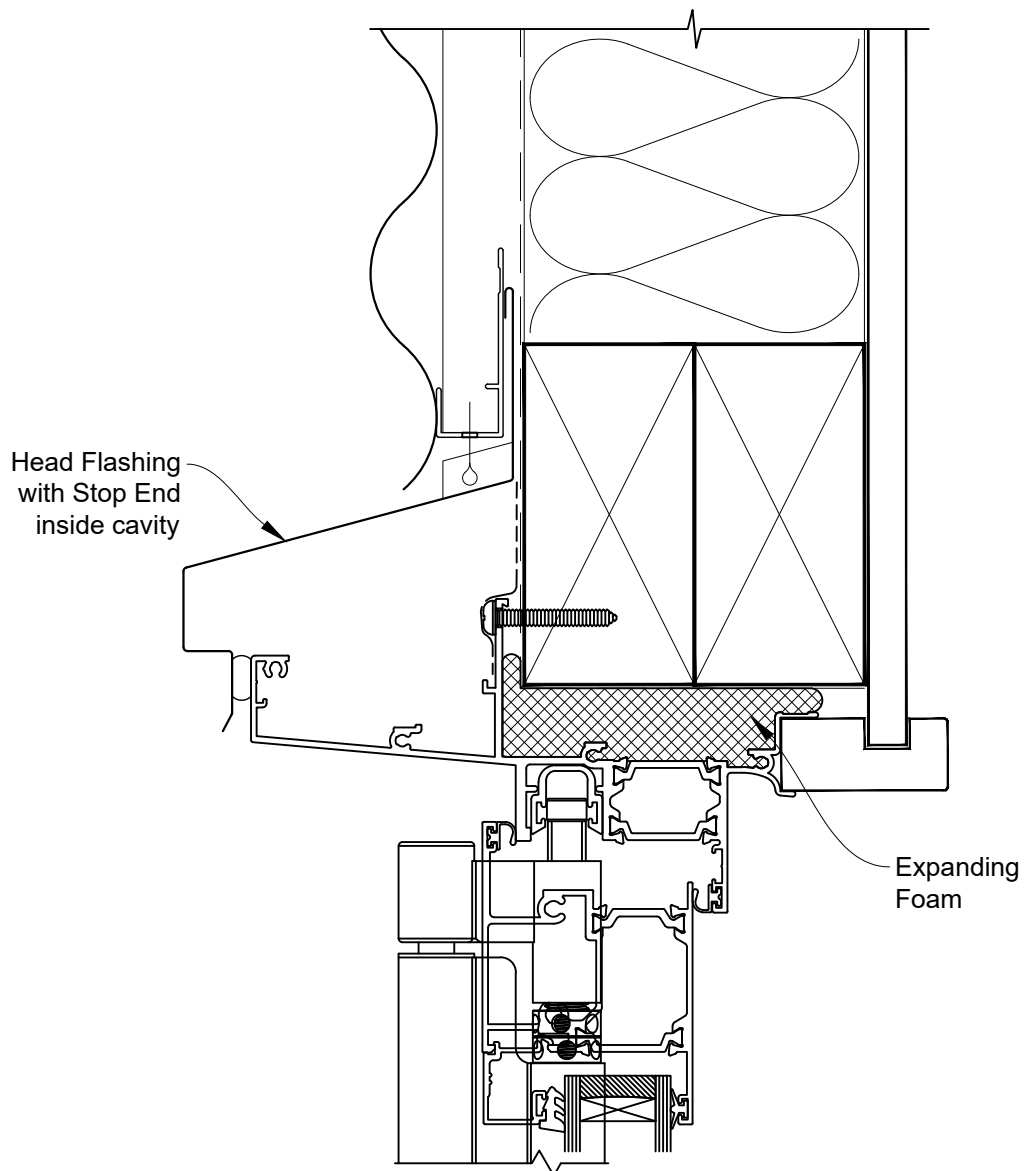

INSTALLATION DETAIL - METRO THERMAL HEART CENTRAFIX BIFOLD DOOR OPEN OUT ON PROFILE METAL

Date: 01.09.23

Scale: 1:2

CAD Ref.: CFXBDPM-CFXH

The Installation Details must be used in conjunction with the Metro Series
ThermalHEART® Centrafix™ SYSTEM GUIDE

HEAD OPTION 1

INSTALLATION DETAIL - METRO THERMAL HEART CENTRAFIX BIFOLD DOOR OPEN OUT ON PROFILE METAL

Date: 01.09.23

Scale: 1:2

CAD Ref.: CFXBDPM-CFXH2

The Installation Details must be used in conjunction with the Metro Series ThermalHEART® Centrafix™ SYSTEM GUIDE

HEAD OPTION 2

INSTALLATION DETAIL - METRO THERMAL HEART CENTRAFIX BIFOLD DOOR OPEN OUT ON PROFILE METAL

Date: 01.09.23

Scale: 1:2

CAD Ref.: CFXBDPM-CFXJ

The Installation Details must be used in conjunction with the Metro Series ThermalHEART® Centrafix™ SYSTEM GUIDE

INSTALLATION DETAIL - METRO THERMAL HEART CENTRAFIX BIFOLD DOOR OPEN OUT ON PROFILE METAL

Date: 01.09.23

Scale: 1:2

CAD Ref.: CFXBDPM-CFXS

The Installation Details must be used in conjunction with the Metro Series
ThermalHEART® Centrafix™ SYSTEM GUIDE