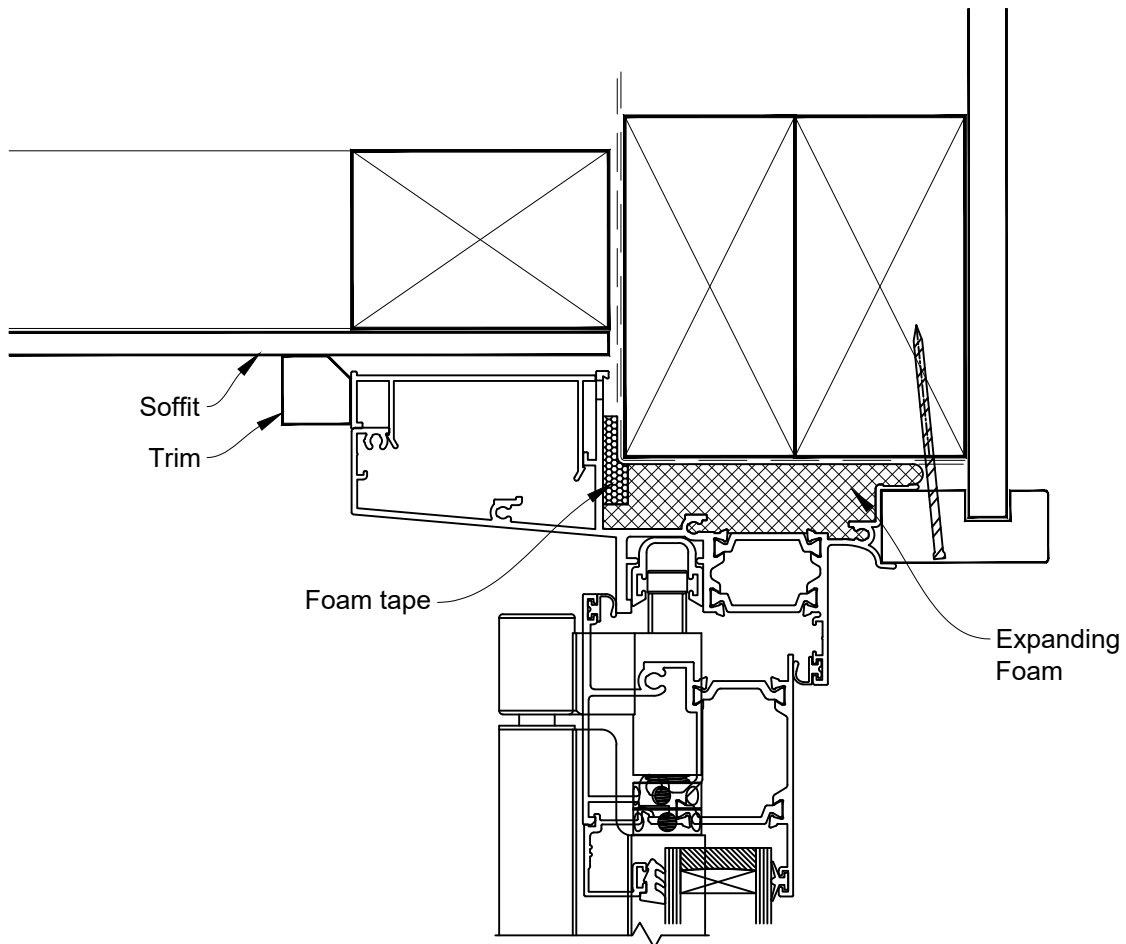

INSTALLATION DETAIL - METRO THERMAL HEART CENTRAFIX BIFOLD DOOR OPEN OUT ON PROFILE METAL

Date: 01.09.23

Scale: 1:2

CAD Ref.: CFXBDPM-CFXH

The Installation Details must be used in conjunction with the Metro Series
ThermalHEART® Centrafix™ SYSTEM GUIDE

HEAD OPTION 1

INSTALLATION DETAIL - METRO THERMAL HEART CENTRAFIX BIFOLD DOOR OPEN OUT ON PROFILE METAL

Date: 01.09.23

Scale: 1:2

CAD Ref.: CFXBDPM-CFXH2

The Installation Details must be used in conjunction with the Metro Series ThermalHEART® Centrafix™ SYSTEM GUIDE

HEAD OPTION 2

INSTALLATION DETAIL - METRO THERMAL HEART CENTRAFIX BIFOLD DOOR OPEN OUT ON PROFILE METAL

Date: 01.09.23

Scale: 1:2

CAD Ref.: CFXBDPM-CFXJ

The Installation Details must be used in conjunction with the Metro Series ThermalHEART® Centrafix™ SYSTEM GUIDE