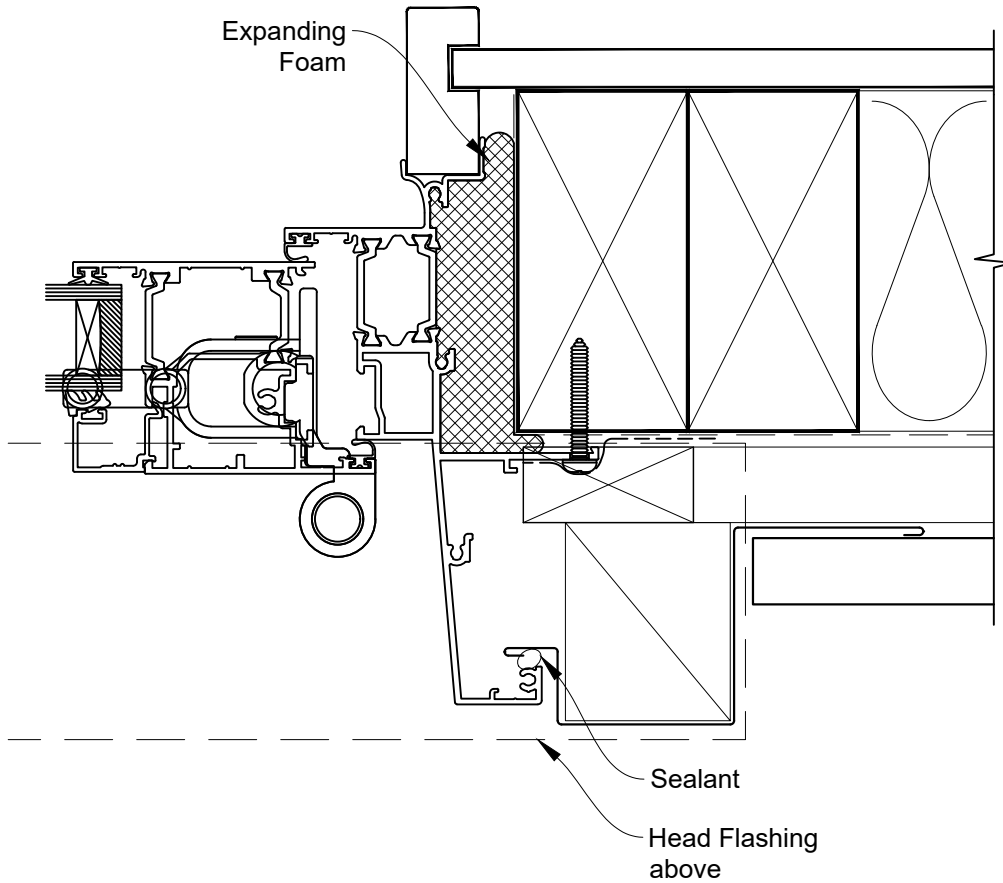

HEAD OPTION 1

INSTALLATION DETAIL - METRO THERMAL HEART CENTRAFIX BIFOLD DOOR OPEN OUT ON PROFILE METAL

Date: 01.09.23

Scale: 1:2

CAD Ref.: CFXBDPM-CFXH2

The Installation Details must be used in conjunction with the Metro Series ThermalHEART® Centrafix™ SYSTEM GUIDE

HEAD OPTION 2

INSTALLATION DETAIL - METRO THERMAL HEART CENTRAFIX BIFOLD DOOR OPEN OUT ON PROFILE METAL

Date: 01.09.23

Scale: 1:2

CAD Ref.: CFXBDPM-CFXJ

The Installation Details must be used in conjunction with the Metro Series ThermalHEART® Centrafix™ SYSTEM GUIDE

INSTALLATION DETAIL - METRO THERMAL HEART CENTRAFIX BIFOLD DOOR OPEN OUT ON PROFILE METAL

Date: 01.09.23

Scale: 1:2

CAD Ref.: CFXBDPM-CFXS

The Installation Details must be used in conjunction with the Metro Series
ThermalHEART® Centrafix™ SYSTEM GUIDE