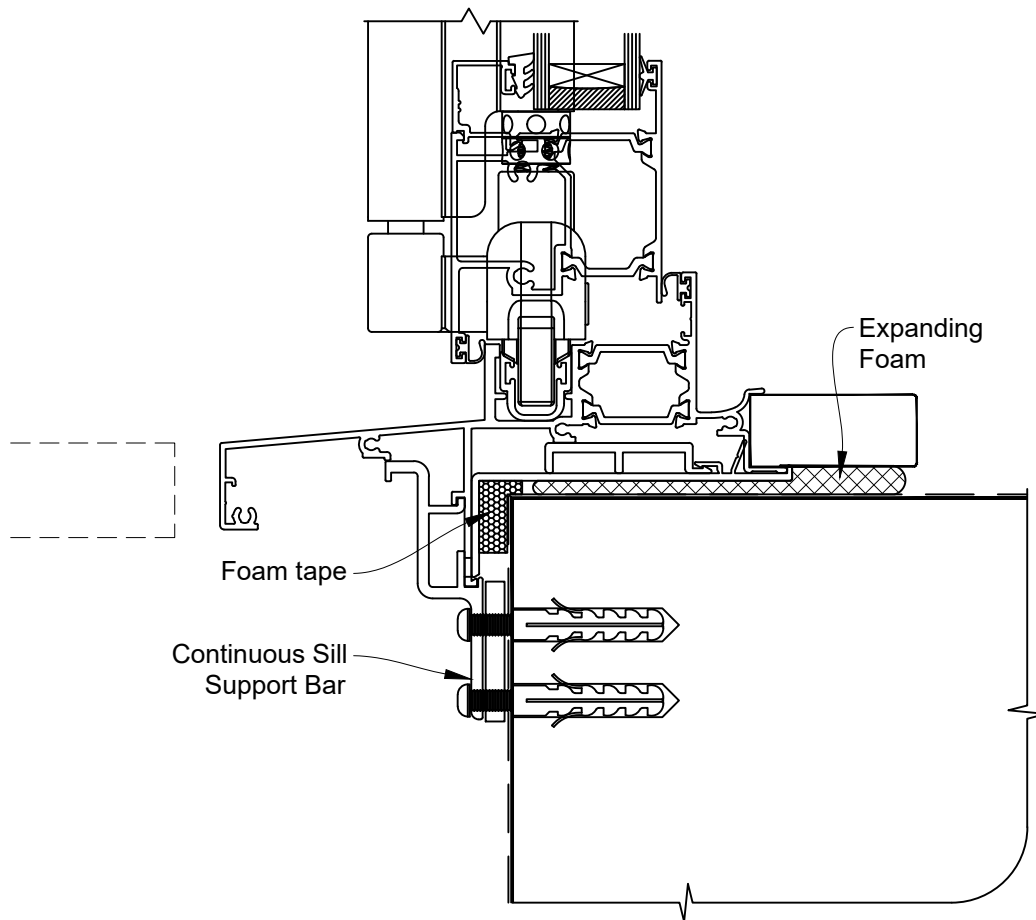

INSTALLATION DETAIL - METRO THERMAL HEART CENTRAFIX BIFOLD DOOR OPEN OUT ON PROFILE METAL

Date: 01.09.23

Scale: 1:2

CAD Ref.: CFXBDPM-CFXS

The Installation Details must be used in conjunction with the Metro Series
ThermalHEART® Centrafix™ SYSTEM GUIDE

SILL OPTION 1