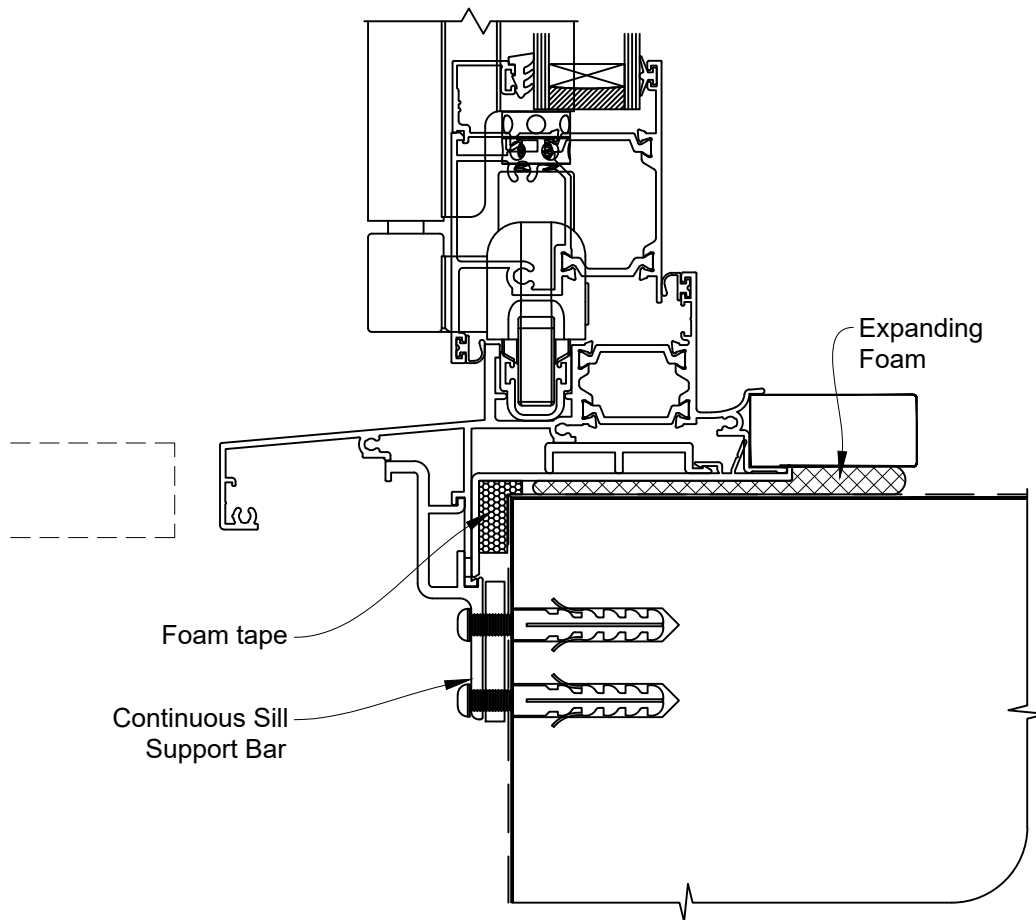

INSTALLATION DETAIL - METRO THERMAL HEART CENTRAFIX BIFOLD DOOR OPEN OUT ON FLAT SHEET

Date: 01.09.23

Scale: 1:2

CAD Ref.: CFXBDFS-CFXS

The Installation Details must be used in conjunction with the Metro Series ThermalHEART® Centrafix™ SYSTEM GUIDE

SILL OPTION 1