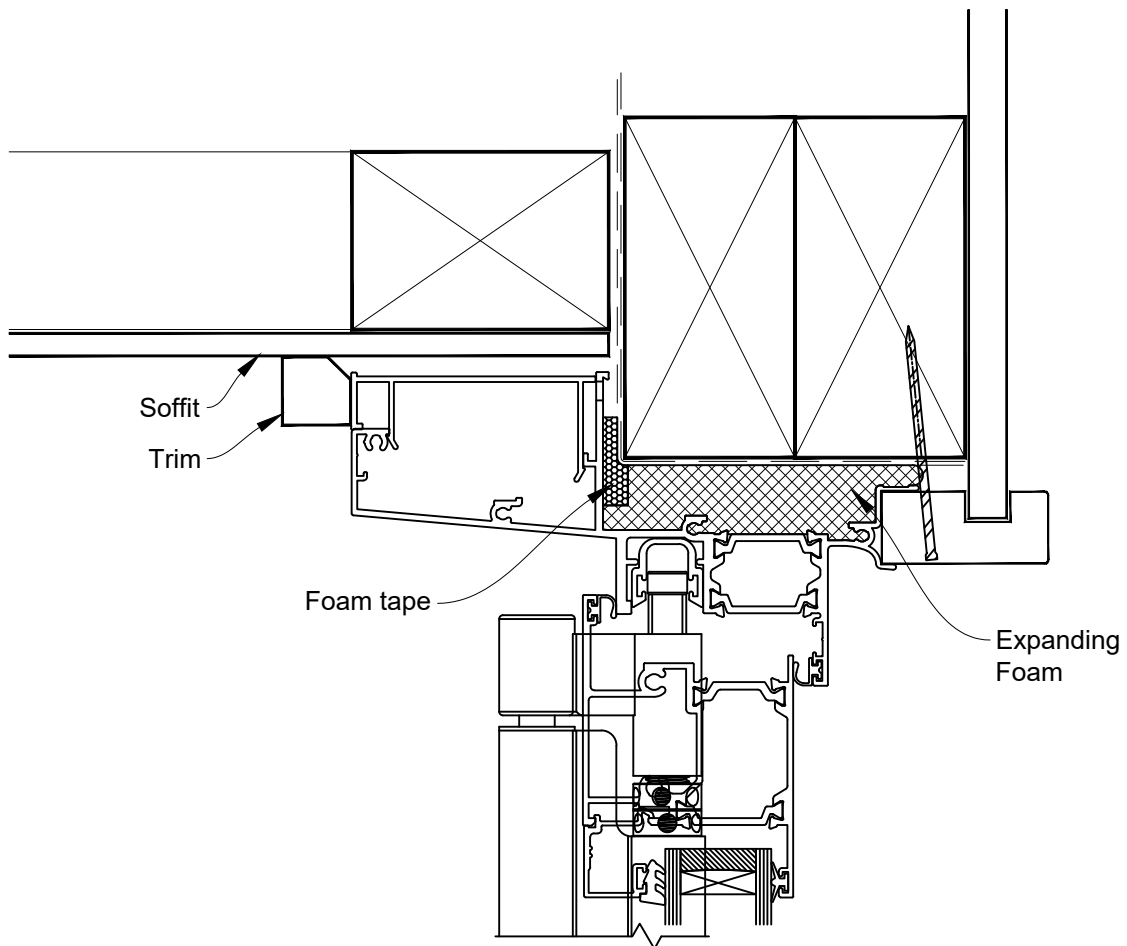

# INSTALLATION DETAIL - METRO THERMAL HEART CENTRAFIX BIFOLD DOOR OPEN OUT ON FLAT SHEET

Date: 01.09.23

Scale: 1:2

CAD Ref.: CFXBDFS-CFXH

The Installation Details must be used in conjunction with the Metro Series  
ThermalHEART® Centrafix™ SYSTEM GUIDE

# INSTALLATION DETAIL - METRO THERMAL HEART CENTRAFIX BIFOLD DOOR OPEN OUT ON FLAT SHEET

Date: 01.09.23

Scale: 1:2

CAD Ref.: CFXBDFS-CFXH2

The Installation Details must be used in conjunction with the Metro Series  
ThermalHEART® Centrafix™ SYSTEM GUIDE

## HEAD OPTION 2