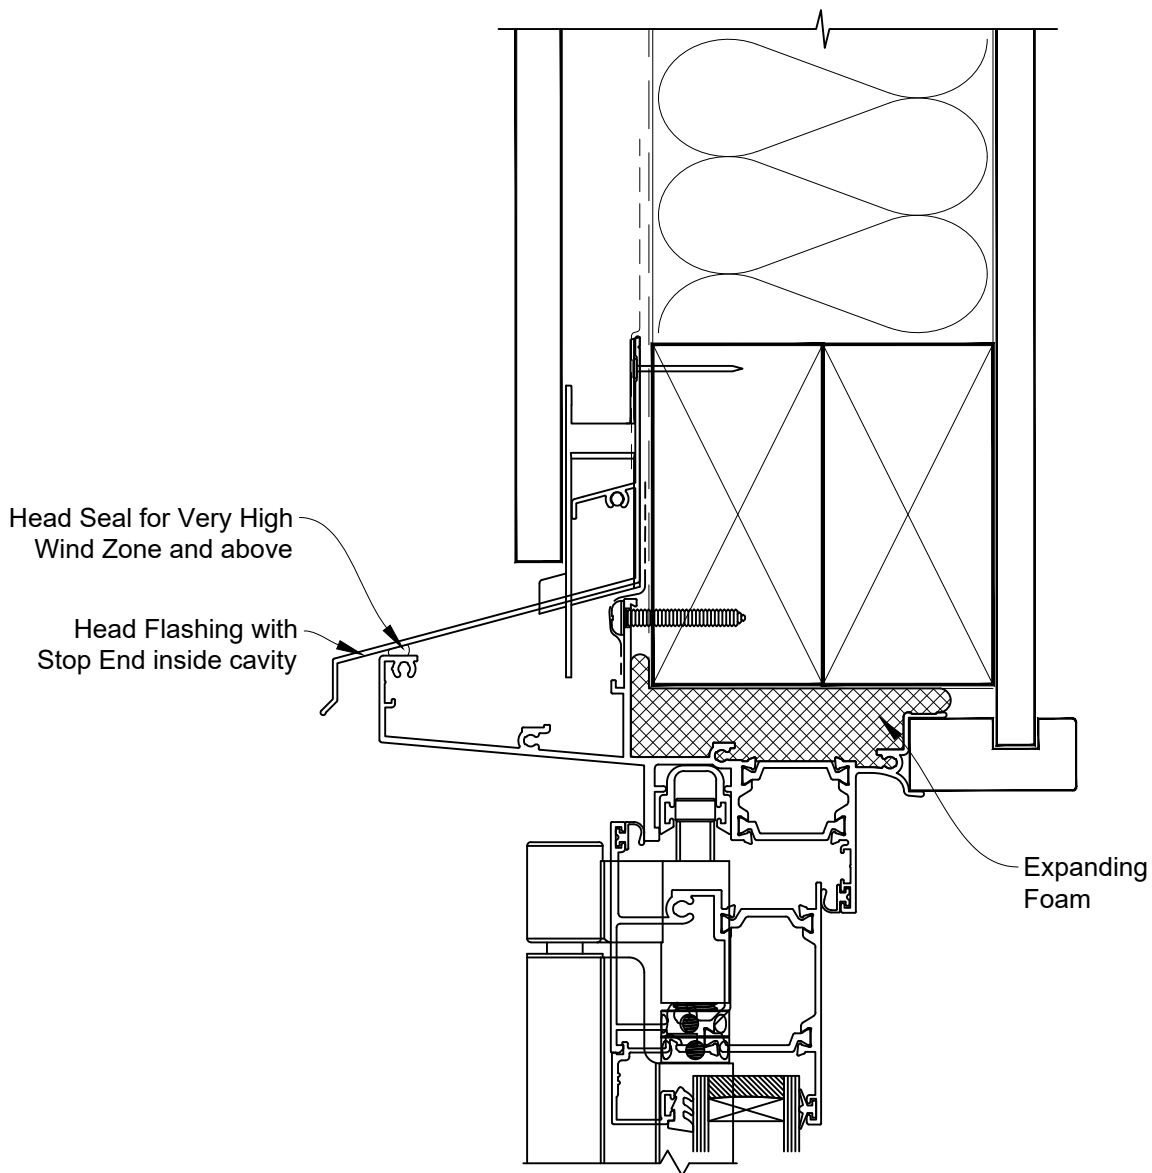

# INSTALLATION DETAIL - METRO THERMAL HEART CENTRAFIX BIFOLD DOOR OPEN OUT ON FLAT SHEET

Date: 01.09.23

Scale: 1:2

CAD Ref.: CFXBDFS-CFXH

The Installation Details must be used in conjunction with the Metro Series  
ThermalHEART® Centrafix™ SYSTEM GUIDE

## HEAD OPTION 1

# INSTALLATION DETAIL - METRO THERMAL HEART CENTRAFIX BIFOLD DOOR OPEN OUT ON FLAT SHEET

Date: 01.09.23

Scale: 1:2

CAD Ref.: CFXBDFS-CFXH2

The Installation Details must be used in conjunction with the Metro Series  
ThermalHEART® Centrafix™ SYSTEM GUIDE