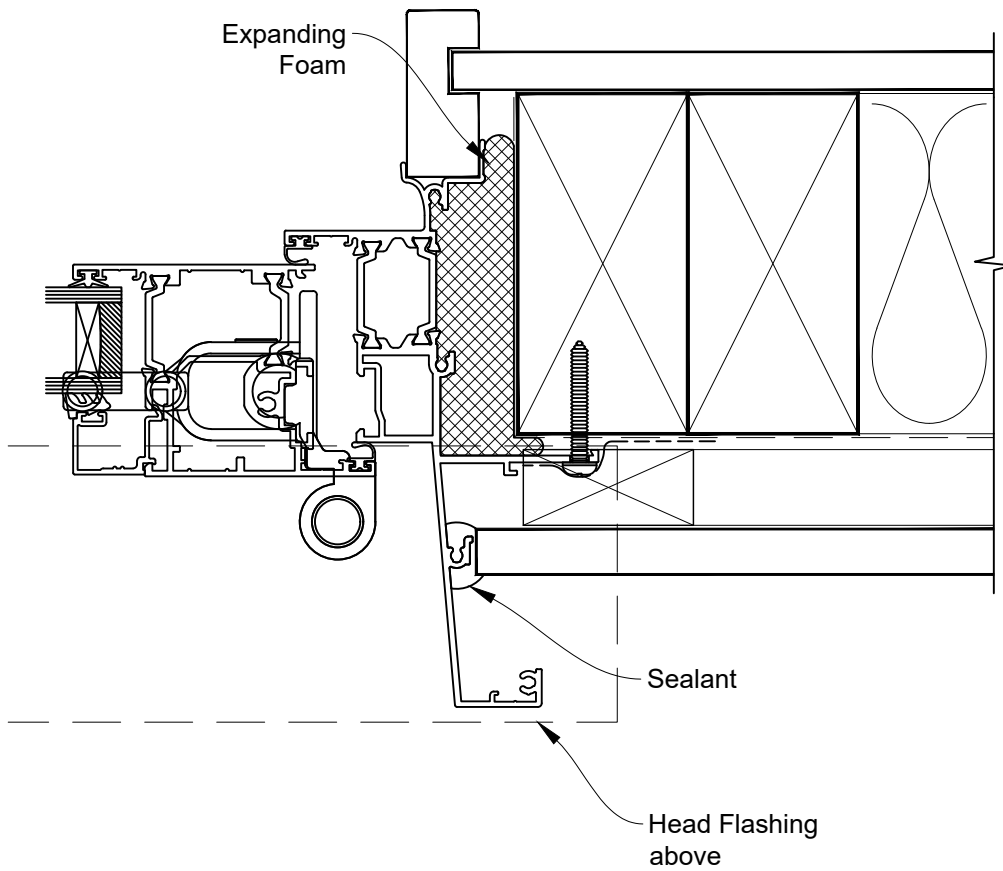

INSTALLATION DETAIL - METRO THERMAL HEART CENTRAFIX BIFOLD DOOR OPEN OUT ON FLAT SHEET

Date: 01.09.23

Scale: 1:2

CAD Ref.: CFXBDFS-CFXJ

The Installation Details must be used in conjunction with the Metro Series ThermalHEART® Centrafix™ SYSTEM GUIDE