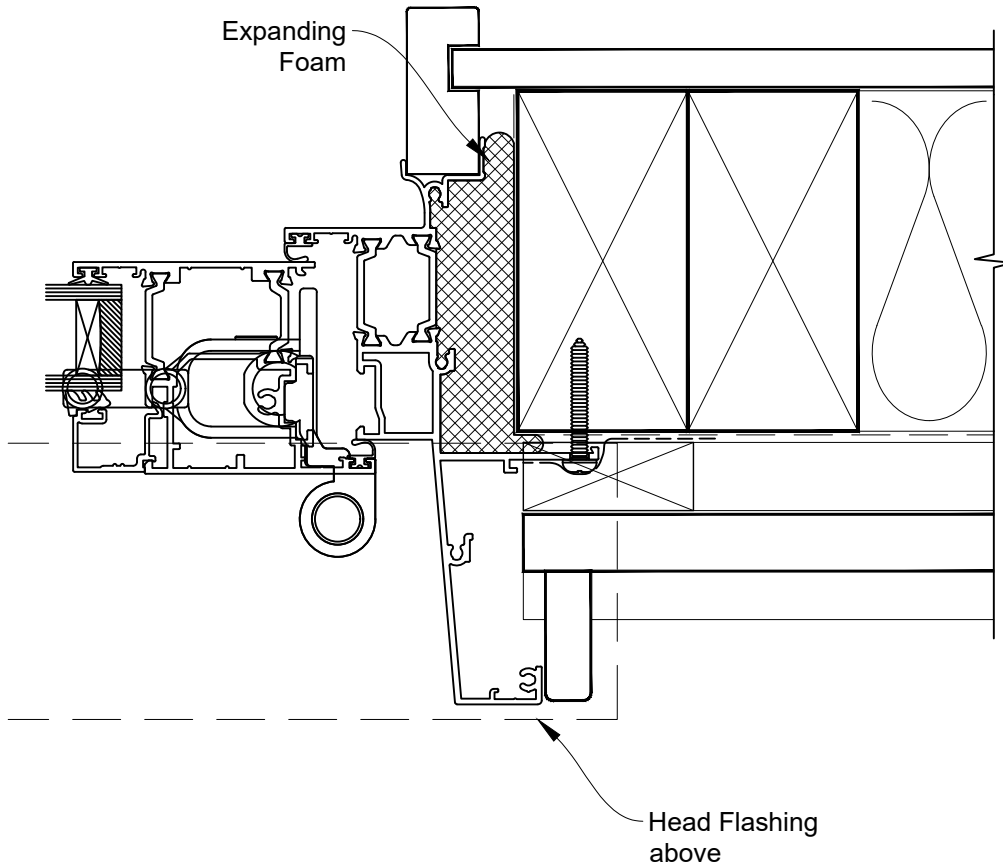

HEAD OPTION 1

INSTALLATION DETAIL - METRO THERMAL HEART CENTRAFIX BIFOLD DOOR OPEN OUT ON BEVELBACK WEATHERBOARD

Date: 01.09.23

Scale: 1:2

CAD Ref.: CFXBDBW-CFXH2

The Installation Details must be used in conjunction with the Metro Series ThermalHEART® Centrafix™ SYSTEM GUIDE

HEAD OPTION 2

INSTALLATION DETAIL - METRO THERMAL HEART CENTRAFIX BIFOLD DOOR OPEN OUT ON BEVELBACK WEATHERBOARD

Date: 01.09.23

Scale: 1:2

CAD Ref.: CFXBDBW-CFXJ

The Installation Details must be used in conjunction with the Metro Series ThermalHEART® Centrafix™ SYSTEM GUIDE

INSTALLATION DETAIL - METRO THERMAL HEART CENTRAFIX BIFOLD DOOR OPEN OUT ON BEVELBACK WEATHERBOARD

Date: 01.09.23

Scale: 1:2

CAD Ref.: CFXBDBW-CFXS

The Installation Details must be used in conjunction with the Metro Series ThermalHEART® Centrafix™ SYSTEM GUIDE