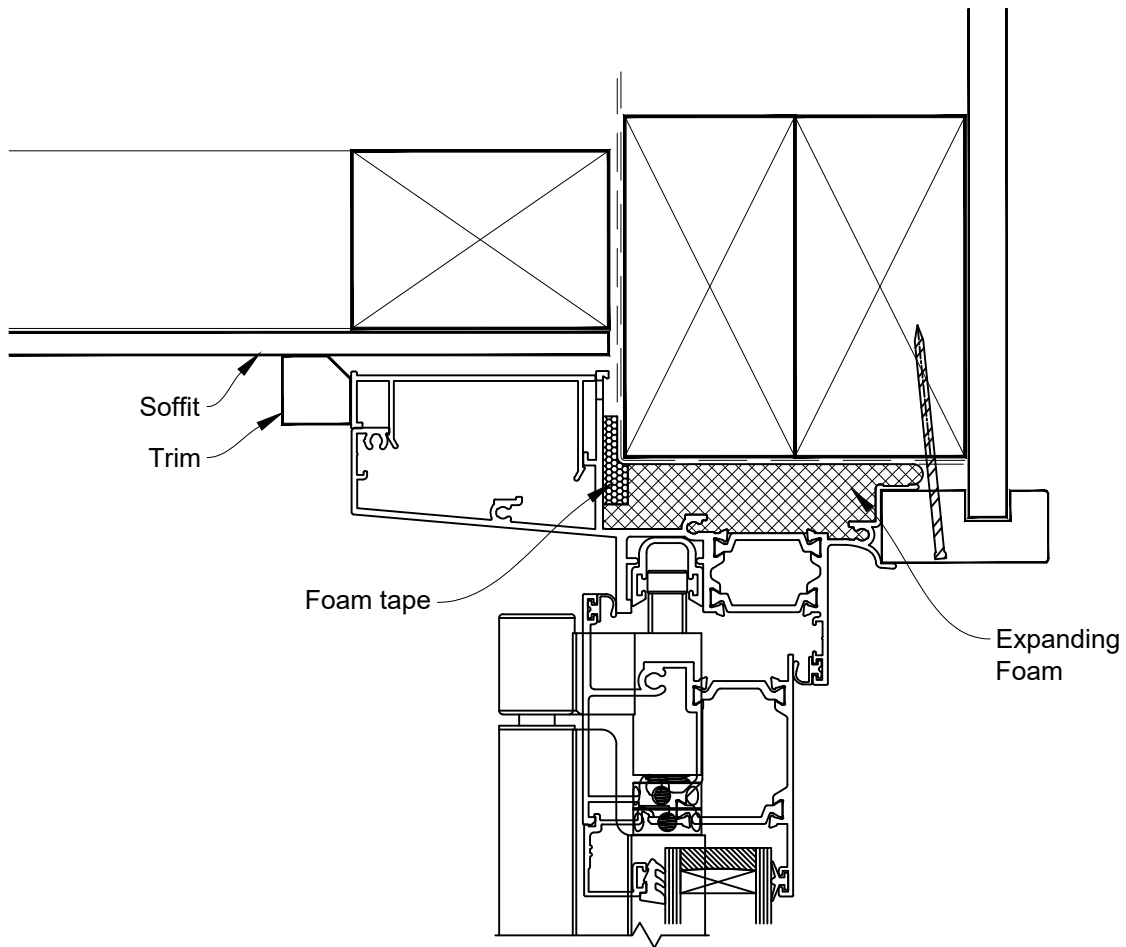

INSTALLATION DETAIL - METRO THERMAL HEART CENTRAFIX BIFOLD DOOR OPEN OUT ON BEVELBACK WEATHERBOARD

Date: 01.09.23

Scale: 1:2

CAD Ref.: CFXBDBW-CFXH

The Installation Details must be used in conjunction with the Metro Series ThermalHEART® Centrafix™ SYSTEM GUIDE

HEAD OPTION 1

INSTALLATION DETAIL - METRO THERMAL HEART CENTRAFIX BIFOLD DOOR OPEN OUT ON BEVELBACK WEATHERBOARD

Date: 01.09.23

Scale: 1:2

CAD Ref.: CFXBDBW-CFXH2

The Installation Details must be used in conjunction with the Metro Series ThermalHEART® Centrafix™ SYSTEM GUIDE

HEAD OPTION 2

INSTALLATION DETAIL - METRO THERMAL HEART CENTRAFIX BIFOLD DOOR OPEN OUT ON BEVELBACK WEATHERBOARD

Date: 01.09.23

Scale: 1:2

CAD Ref.: CFXBDBW-CFXJ

The Installation Details must be used in conjunction with the Metro Series ThermalHEART® Centrafix™ SYSTEM GUIDE