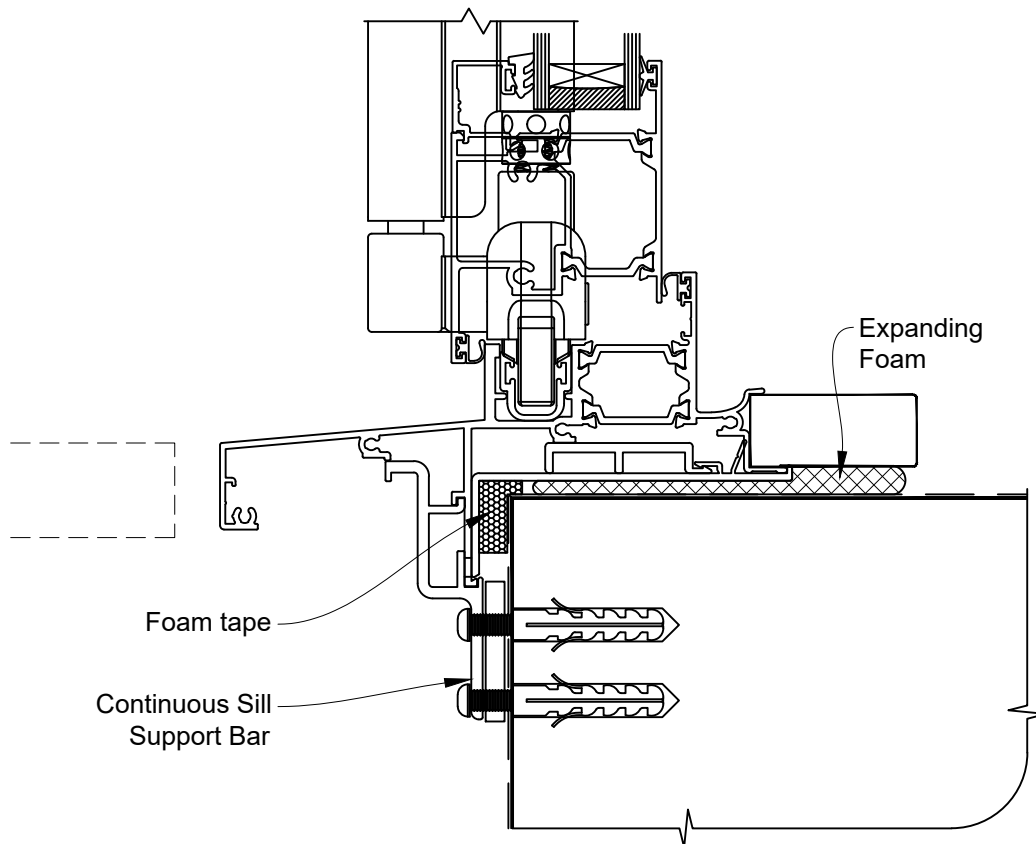

INSTALLATION DETAIL - METRO THERMAL HEART CENTRAFIX BIFOLD DOOR OPEN OUT ON BEVELBACK WEATHERBOARD

Date: 01.09.23

Scale: 1:2

CAD Ref.: CFXBDBW-CFXS

The Installation Details must be used in conjunction with the Metro Series ThermalHEART® Centrafix™ SYSTEM GUIDE

SILL OPTION 1