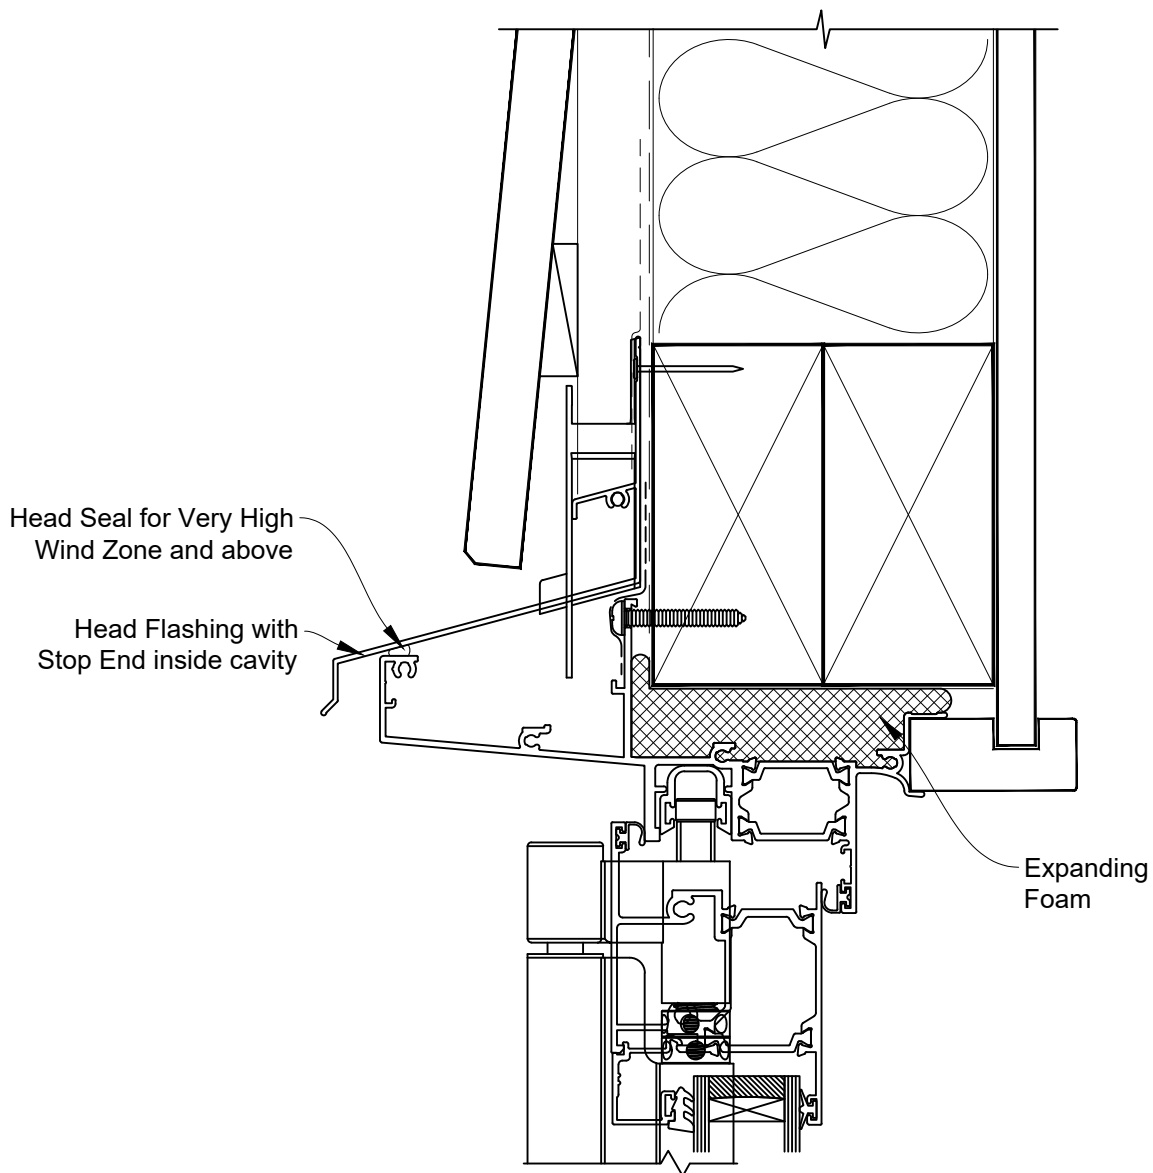

INSTALLATION DETAIL - METRO THERMAL HEART CENTRAFIX BIFOLD DOOR OPEN OUT ON BEVELBACK WEATHERBOARD

Date: 01.09.23

Scale: 1:2

CAD Ref.: CFXBDBW-CFXH

The Installation Details must be used in conjunction with the Metro Series ThermalHEART® Centrafix™ SYSTEM GUIDE

HEAD OPTION 1

INSTALLATION DETAIL - METRO THERMAL HEART CENTRAFIX BIFOLD DOOR OPEN OUT ON BEVELBACK WEATHERBOARD

Date: 01.09.23

Scale: 1:2

CAD Ref.: CFXBDBW-CFXH2

The Installation Details must be used in conjunction with the Metro Series ThermalHEART® Centrafix™ SYSTEM GUIDE

HEAD OPTION 2

INSTALLATION DETAIL - METRO THERMAL HEART CENTRAFIX BIFOLD DOOR OPEN OUT ON BEVELBACK WEATHERBOARD

Date: 01.09.23

Scale: 1:2

CAD Ref.: CFXBDBW-CFXJ

The Installation Details must be used in conjunction with the Metro Series ThermalHEART® Centrafix™ SYSTEM GUIDE