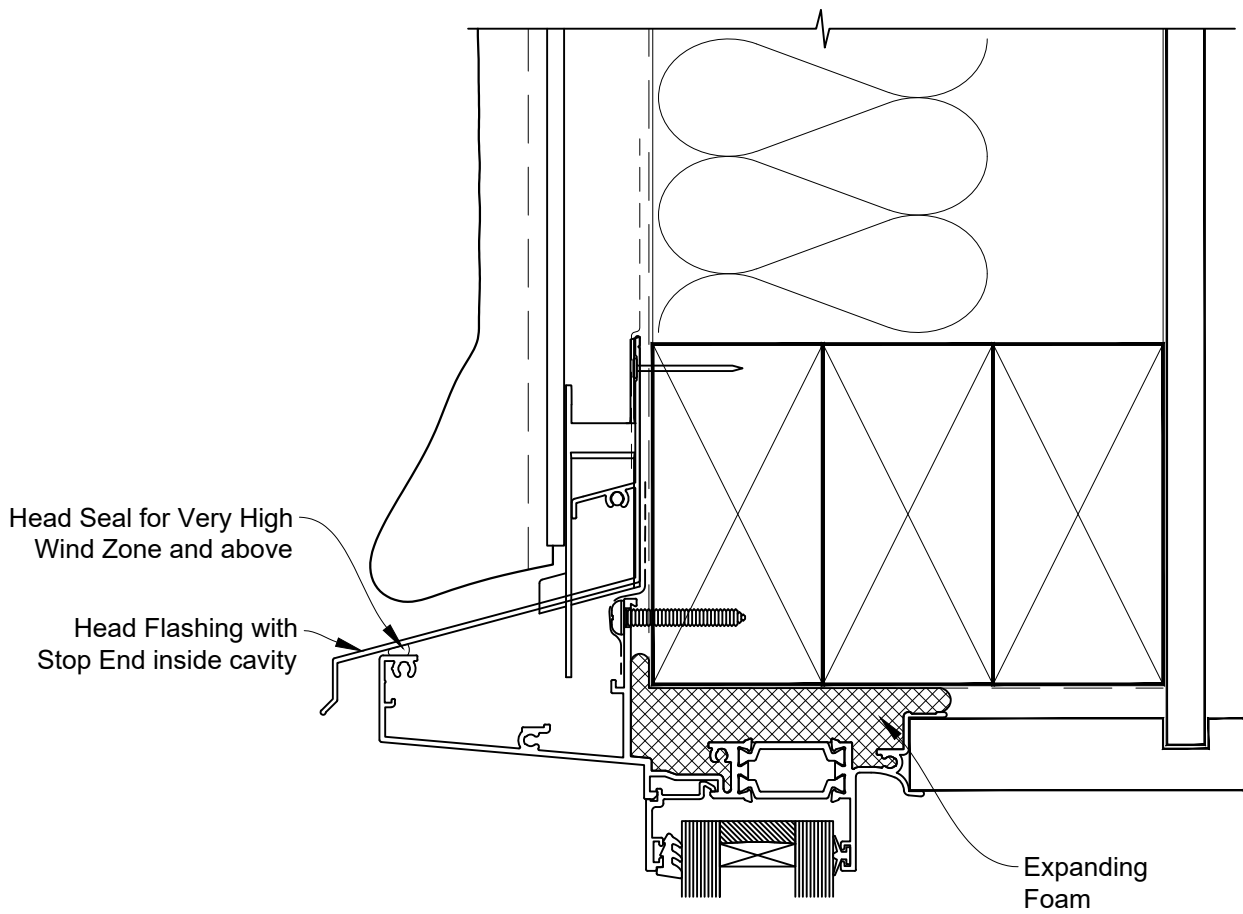

# INSTALLATION DETAIL - 56mm METRO THERMAL HEART CENTRAFIX AWNING WINDOW ON STUCCO

Date: 01.09.23

Scale: 1:2

CAD Ref.: CFX56AWST-CFXH

The Installation Details must be used in conjunction with the Metro Series  
ThermalHEART® Centrafix™ SYSTEM GUIDE

## HEAD OPTION 1