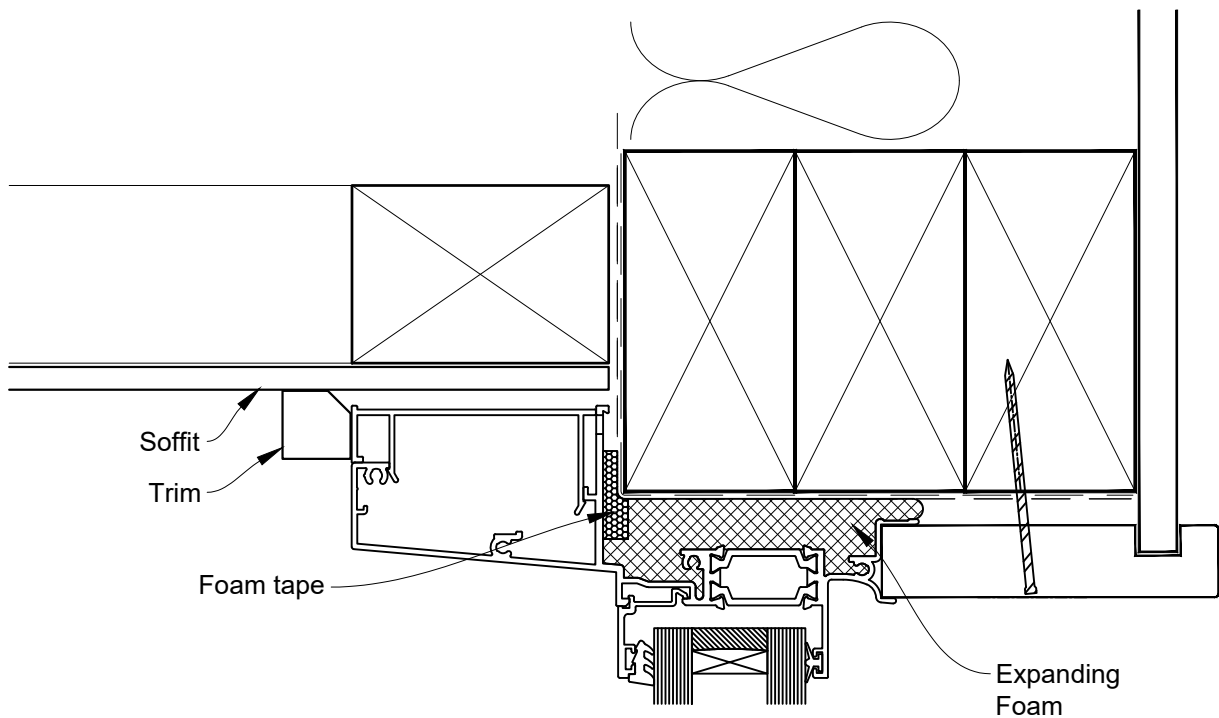

# INSTALLATION DETAIL - 56mm METRO THERMAL HEART CENTRAFIX AWNING WINDOW ON STUCCO

Date: 01.09.23

Scale: 1:2

CAD Ref.: CFX56AWST-CFXH2

The Installation Details must be used in conjunction with the Metro Series  
ThermalHEART® Centrafix™ SYSTEM GUIDE

## HEAD OPTION 2