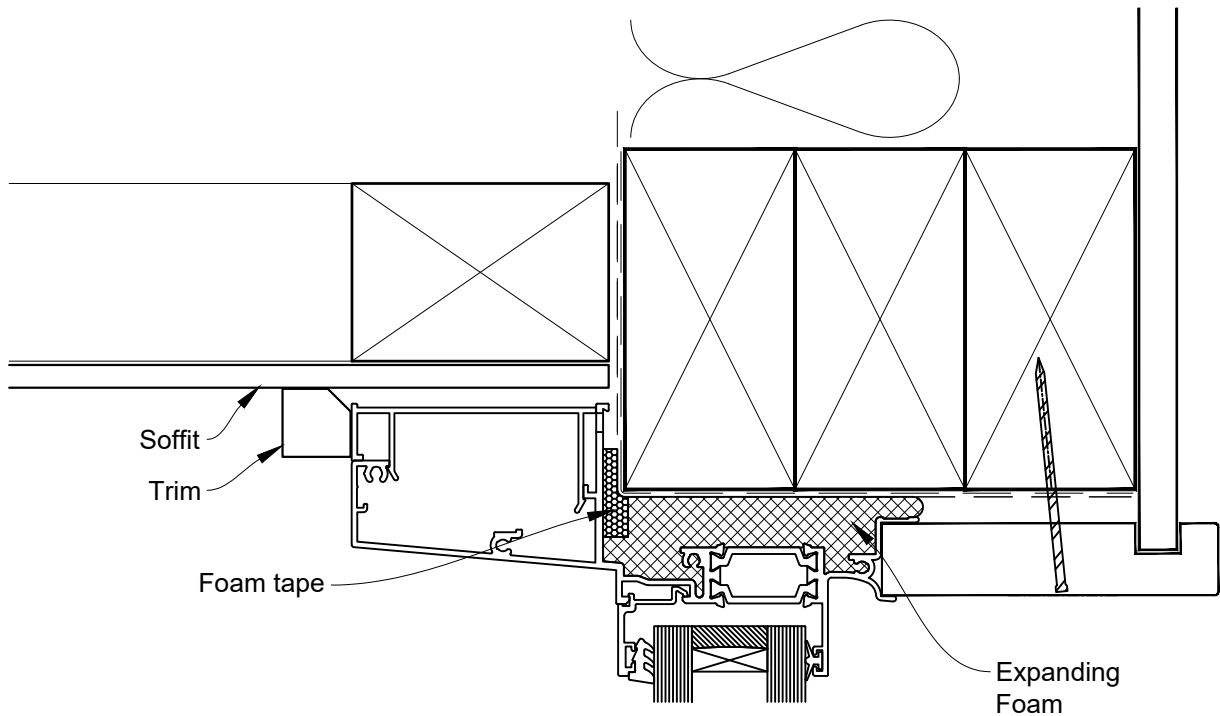

INSTALLATION DETAIL - 56mm METRO THERMAL HEART CENTRAFIX AWNING WINDOW ON BRICK VENEER

Date: 01.09.23

Scale: 1:2

CAD Ref.: CFX56AWBV-CFXH2

The Installation Details must be used in conjunction with the Metro Series
ThermalHEART® Centrafix™ SYSTEM GUIDE

HEAD OPTION 2