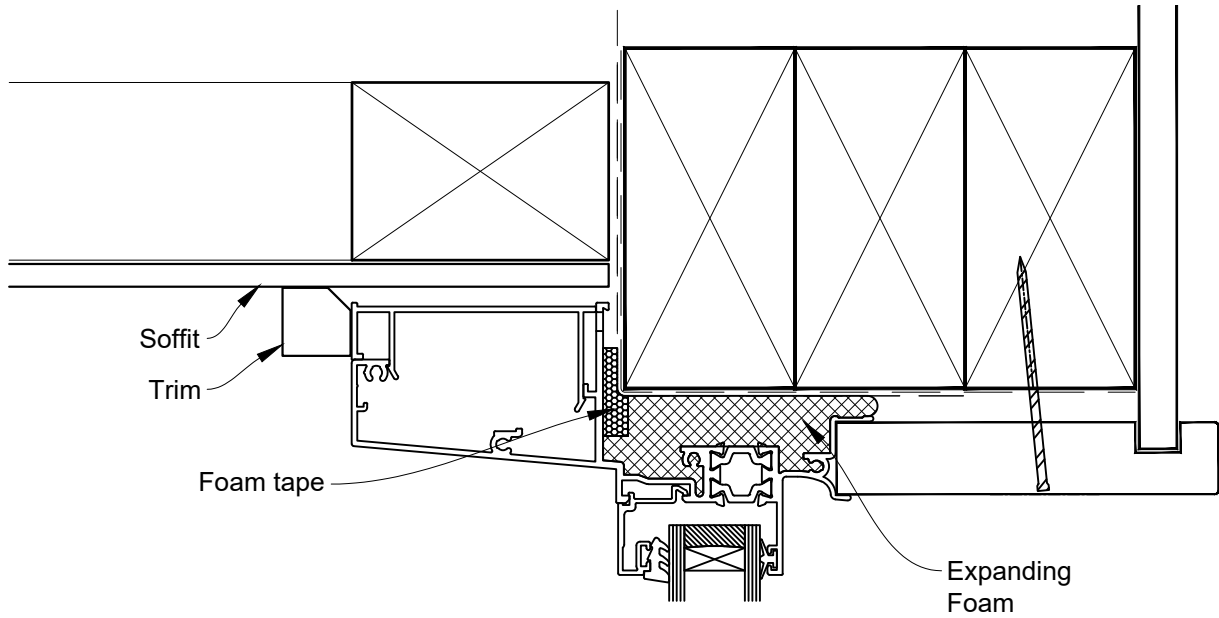

# INSTALLATION DETAIL - 44mm METRO THERMAL HEART CENTRAFIX AWNING WINDOW ON PROFILE METAL

Date: 01.09.23

Scale: 1:2

CAD Ref.: CFX44AWPM-CFXH2

The Installation Details must be used in conjunction with the Metro Series  
ThermalHEART® Centrafix™ SYSTEM GUIDE

## HEAD OPTION 2