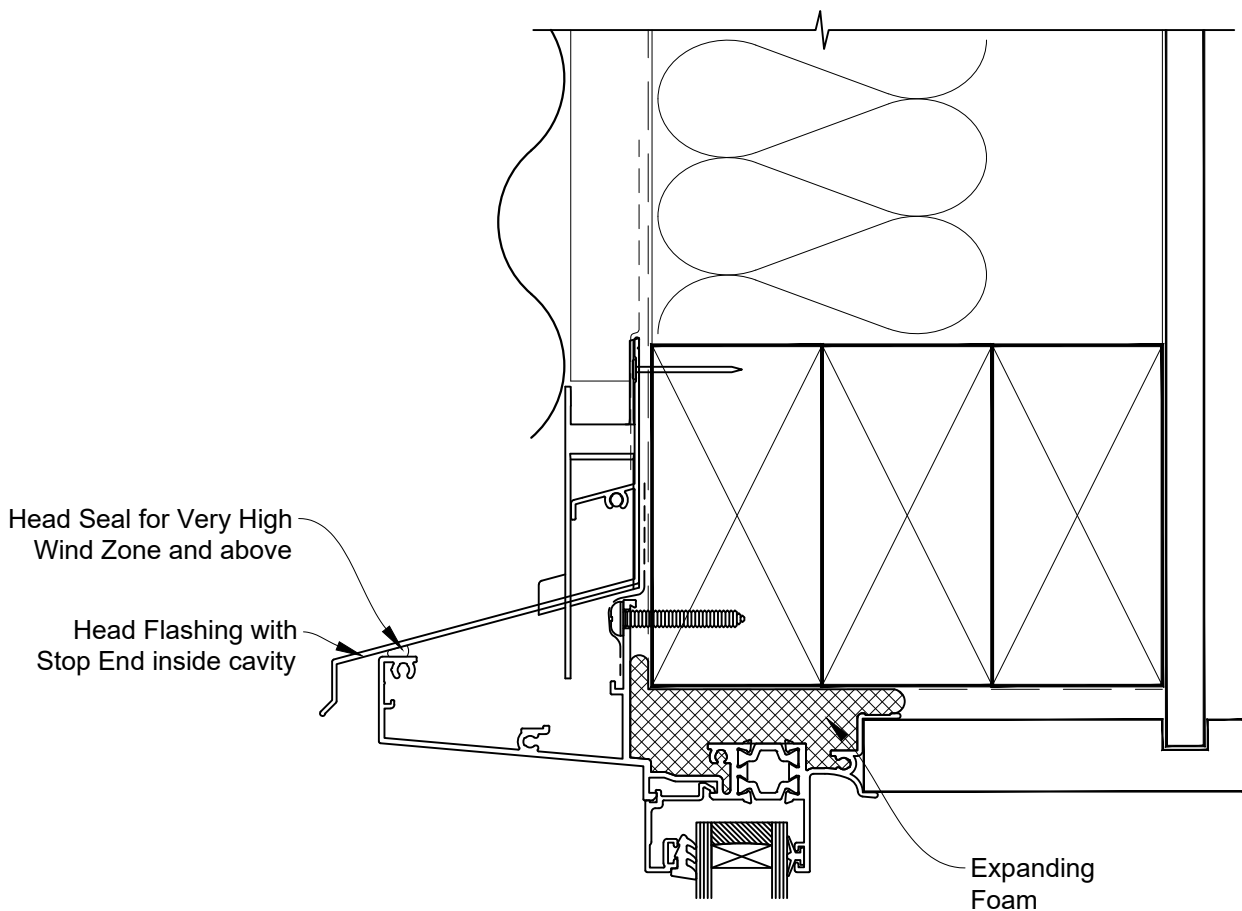

# INSTALLATION DETAIL - 44mm METRO THERMAL HEART CENTRAFIX AWNING WINDOW ON PROFILE METAL

Date: 01.09.23

Scale: 1:2

CAD Ref.: CFX44AWPM-CFXH

The Installation Details must be used in conjunction with the Metro Series  
ThermalHEART® Centrafix™ SYSTEM GUIDE

## HEAD OPTION 1