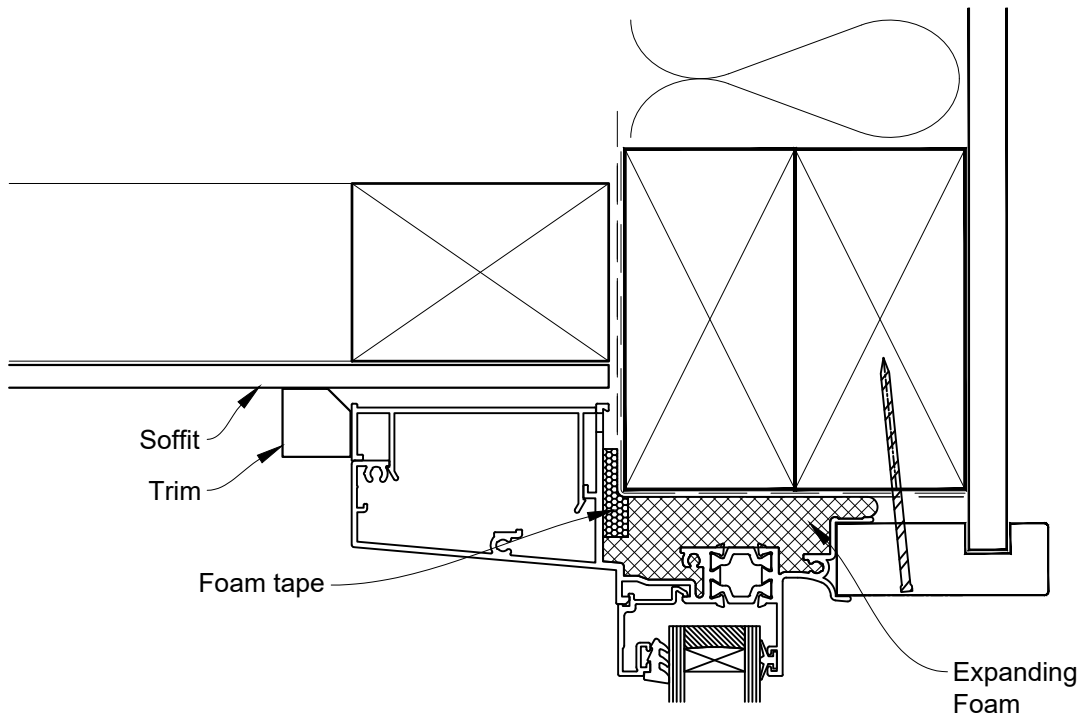

INSTALLATION DETAIL - 44mm METRO THERMAL HEART CENTRAFIX AWNING WINDOW ON BEVELBACK WEATHERBOARD

Date: 01.09.23

Scale: 1:2

CAD Ref.: CFX44AWBW-CFXH2

The Installation Details must be used in conjunction with the Metro Series ThermalHEART® Centrafix™ SYSTEM GUIDE

HEAD OPTION 2