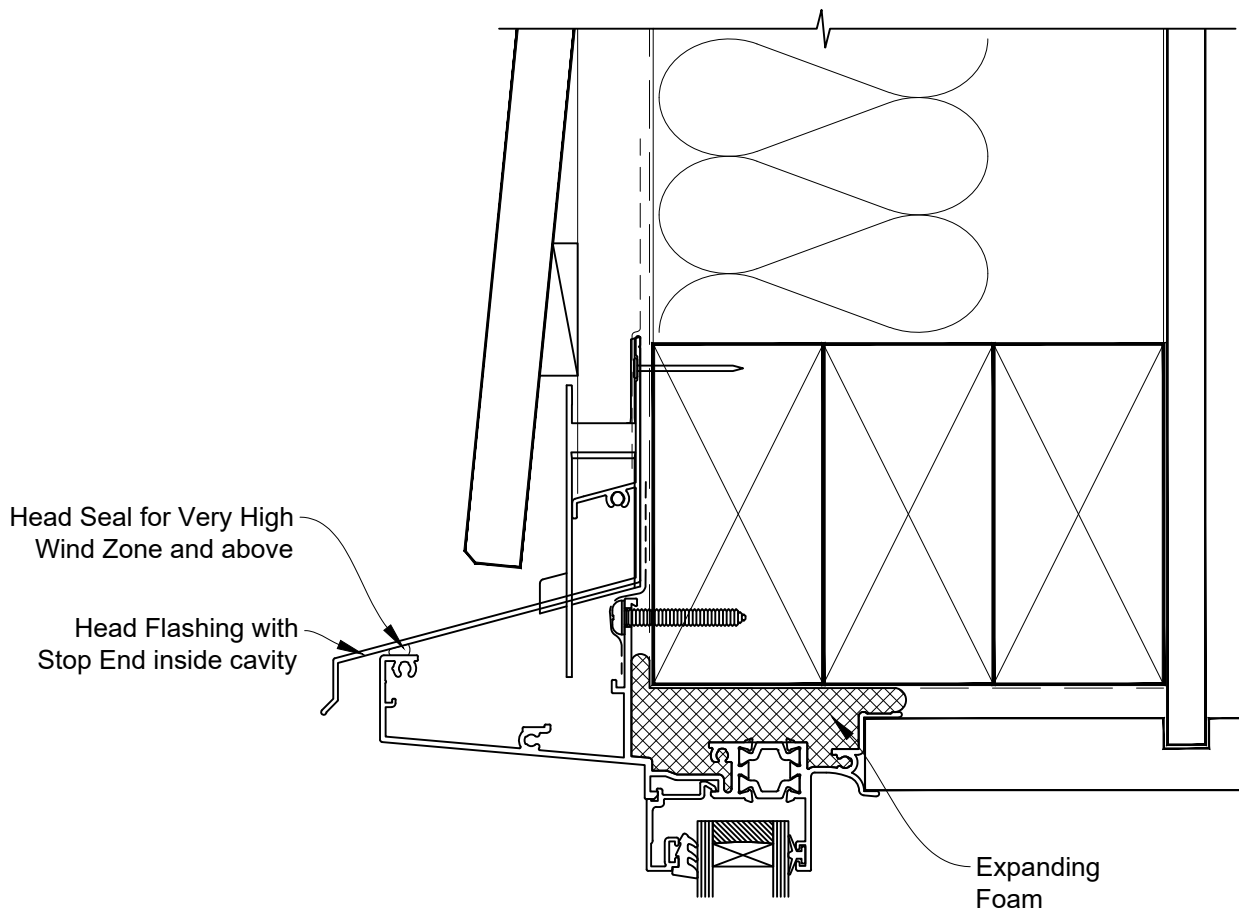

INSTALLATION DETAIL - 44mm METRO THERMAL HEART CENTRAFIX AWNING WINDOW ON BEVELBACK WEATHERBOARD

Date: 01.09.23

Scale: 1:2

CAD Ref.: CFX44AWBW-CFXH

The Installation Details must be used in conjunction with the Metro Series
ThermalHEART® Centrafix™ SYSTEM GUIDE

HEAD OPTION 1

INSTALLATION DETAIL - 44mm METRO THERMAL HEART CENTRAFIX AWNING WINDOW ON BEVELBACK WEATHERBOARD

Date: 01.09.23

Scale: 1:2

CAD Ref.: CFX44AWBW-CFXH2

The Installation Details must be used in conjunction with the Metro Series ThermalHEART® Centrafix™ SYSTEM GUIDE