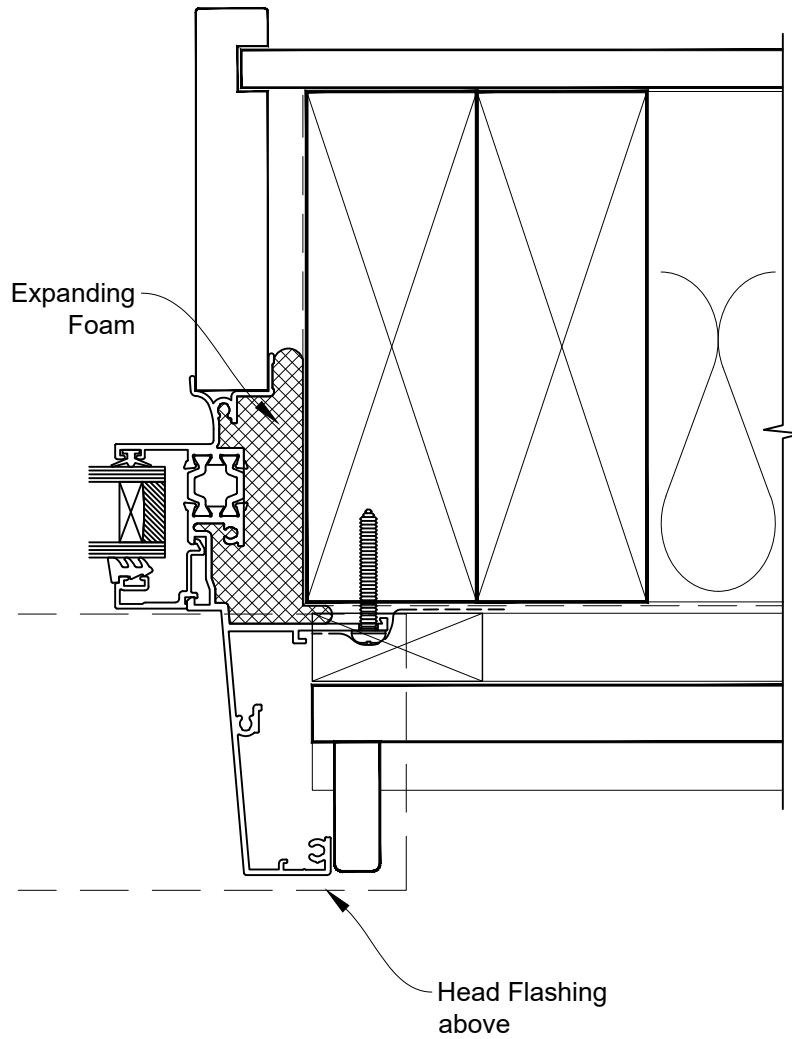

HEAD OPTION 2

INSTALLATION DETAIL - 44mm METRO THERMAL HEART CENTRAFIX AWNING WINDOW ON BEVELBACK WEATHERBOARD

Date: 01.09.23

Scale: 1:2

CAD Ref.: CFX44AWBW-CFXJ

The Installation Details must be used in conjunction with the Metro Series ThermalHEART® Centrafix™ SYSTEM GUIDE