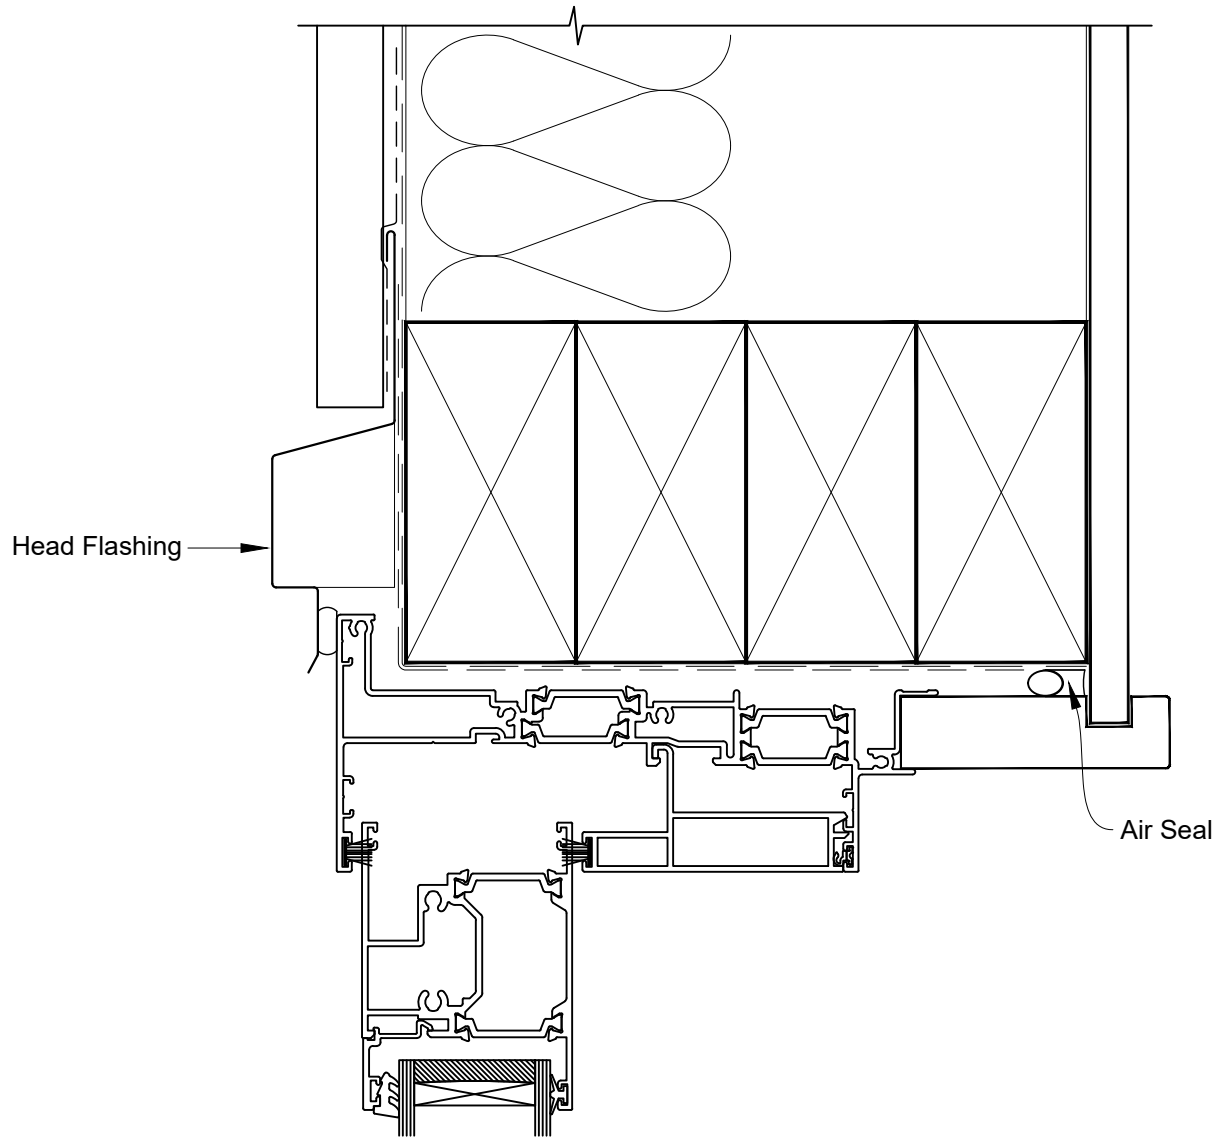

# INSTALLATION DETAIL - 56mm METRO THERMAL HEART SLIDING WINDOW ON PROFILE METAL CAVITY CONSTRUCTION

Date: 01.03.23

Scale: 1:2

CAD Ref.: TM56SWPM-CS

**INSTALLATION DETAIL - 56mm METRO THERMAL HEART  
SLIDING WINDOW ON PROFILE METAL  
DIRECT FIXED CLADDING**

Date: 01.03.23

Scale: 1:2

CAD Ref.: TM56SWPM-DH