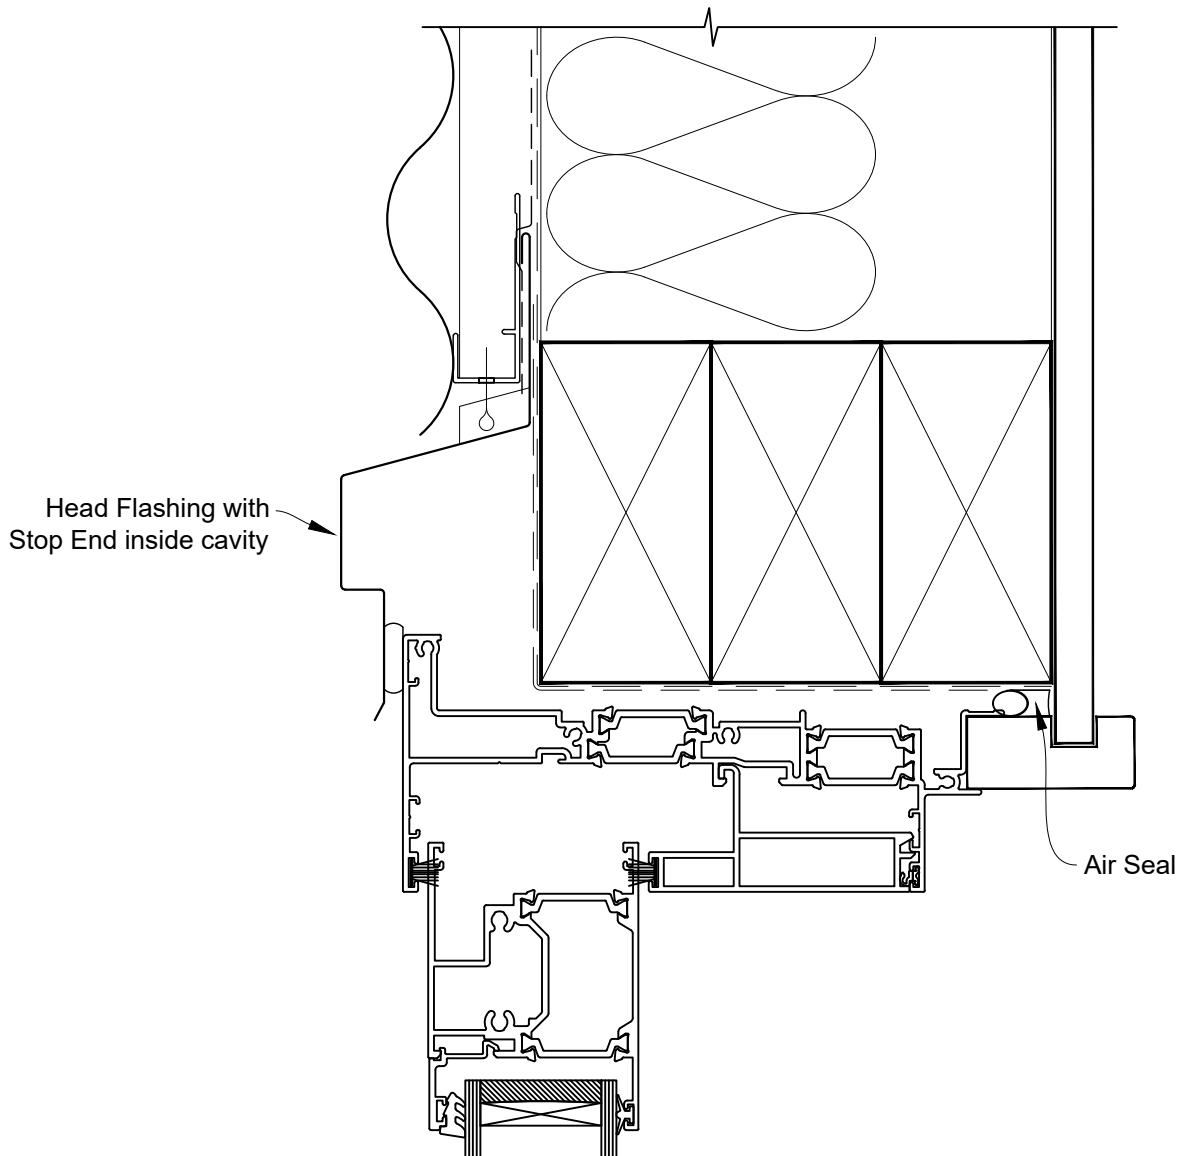

# INSTALLATION DETAIL - 56mm METRO THERMAL HEART SLIDING WINDOW ON PROFILE METAL CAVITY CONSTRUCTION

Date: 01.03.23

Scale: 1:2

CAD Ref.: TM56SWPM-CH

# INSTALLATION DETAIL - 56mm METRO THERMAL HEART SLIDING WINDOW ON PROFILE METAL CAVITY CONSTRUCTION

Date: 01.03.23

Scale: 1:2

CAD Ref.: TM56SWPM-CJ

# INSTALLATION DETAIL - 56mm METRO THERMAL HEART SLIDING WINDOW ON PROFILE METAL CAVITY CONSTRUCTION

Date: 01.03.23

Scale: 1:2

CAD Ref.: TM56SWPM-CS

**INSTALLATION DETAIL - 56mm METRO THERMAL HEART  
SLIDING WINDOW ON PROFILE METAL  
DIRECT FIXED CLADDING**

Date: 01.03.23

Scale: 1:2

CAD Ref.: TM56SWPM-DH