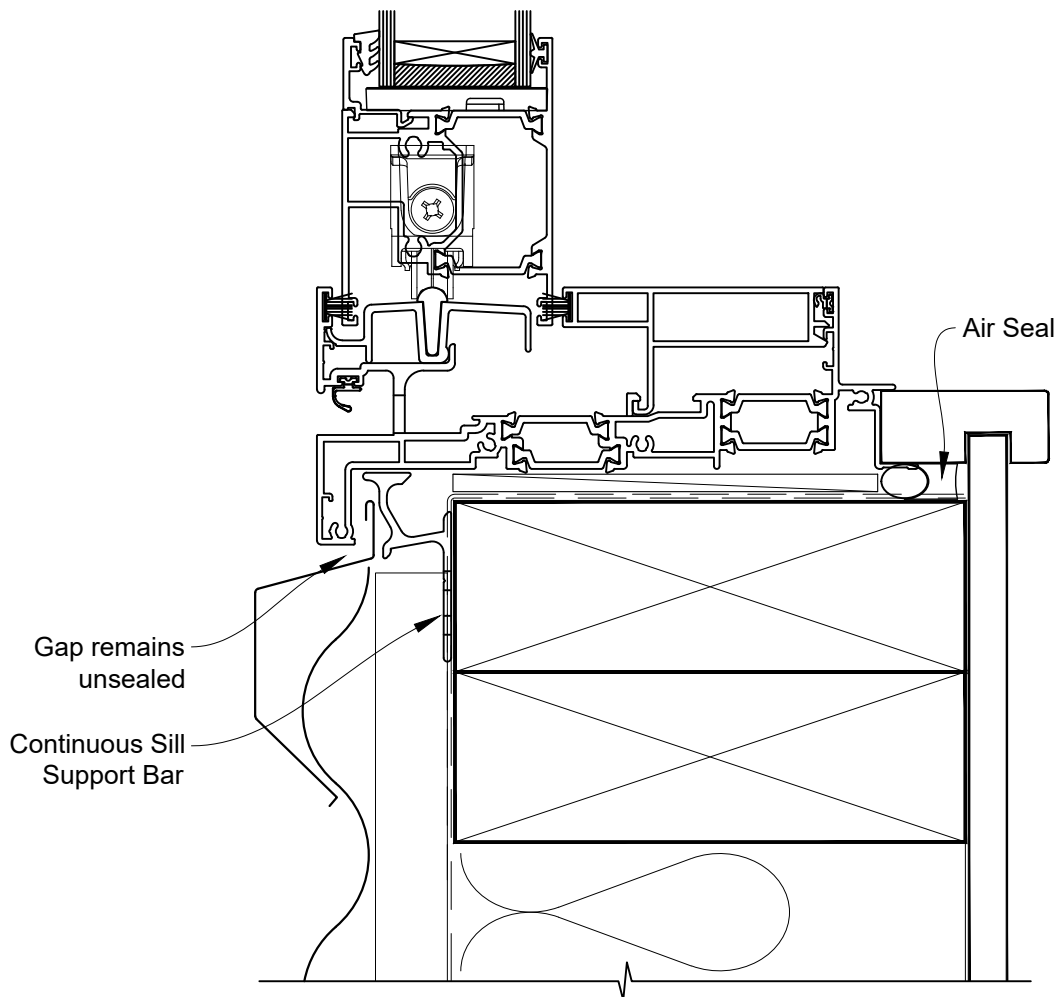

# INSTALLATION DETAIL - 56mm METRO THERMAL HEART SLIDING WINDOW ON PROFILE METAL CAVITY CONSTRUCTION

Date: 01.03.23

Scale: 1:2

CAD Ref.: TM56SWPM-CJ

# INSTALLATION DETAIL - 56mm METRO THERMAL HEART SLIDING WINDOW ON PROFILE METAL CAVITY CONSTRUCTION

Date: 01.03.23

Scale: 1:2

CAD Ref.: TM56SWPM-CS

**INSTALLATION DETAIL - 56mm METRO THERMAL HEART  
SLIDING WINDOW ON PROFILE METAL  
DIRECT FIXED CLADDING**