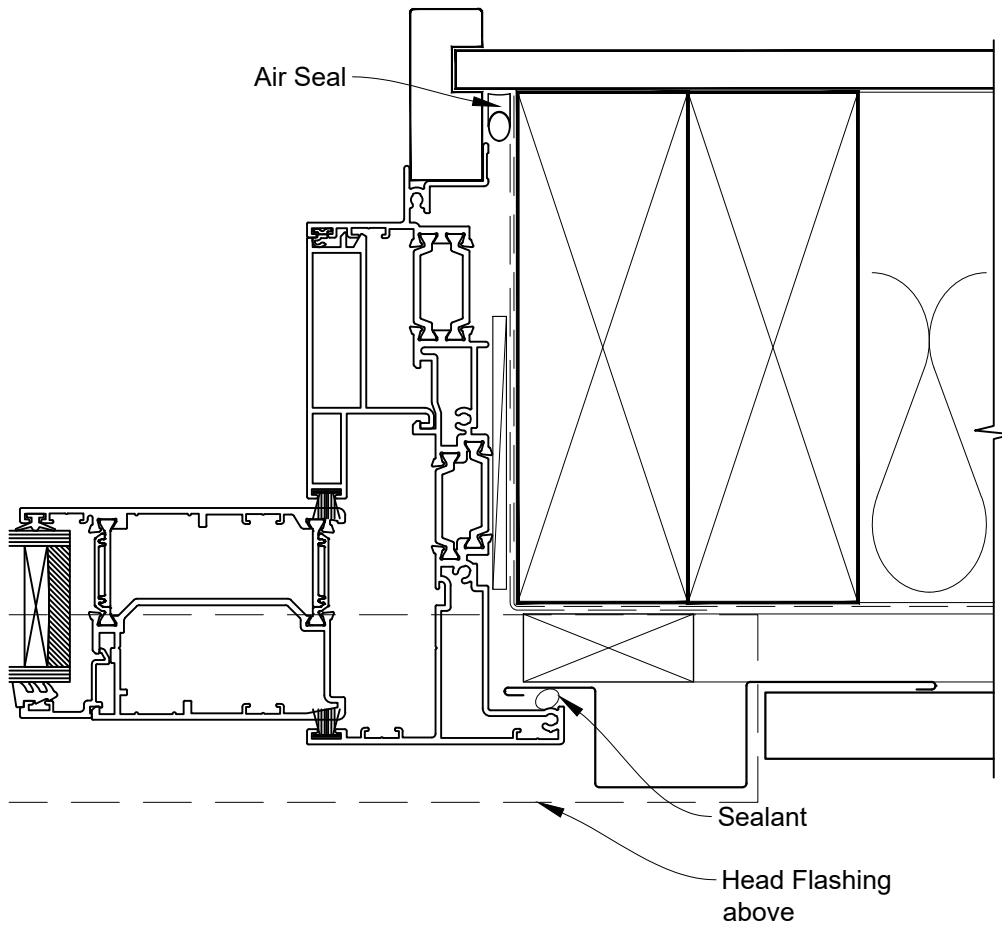

# INSTALLATION DETAIL - 56mm METRO THERMAL HEART SLIDING WINDOW ON PROFILE METAL CAVITY CONSTRUCTION

Date: 01.03.23

Scale: 1:2

CAD Ref.: TM56SWPM-CH

# INSTALLATION DETAIL - 56mm METRO THERMAL HEART SLIDING WINDOW ON PROFILE METAL CAVITY CONSTRUCTION

Date: 01.03.23

Scale: 1:2

CAD Ref.: TM56SWPM-CJ

# INSTALLATION DETAIL - 56mm METRO THERMAL HEART SLIDING WINDOW ON PROFILE METAL CAVITY CONSTRUCTION

Date: 01.03.23

Scale: 1:2

CAD Ref.: TM56SWPM-CS

**INSTALLATION DETAIL - 56mm METRO THERMAL HEART  
SLIDING WINDOW ON PROFILE METAL  
DIRECT FIXED CLADDING**

Date: 01.03.23

Scale: 1:2

CAD Ref.: TM56SWPM-DH