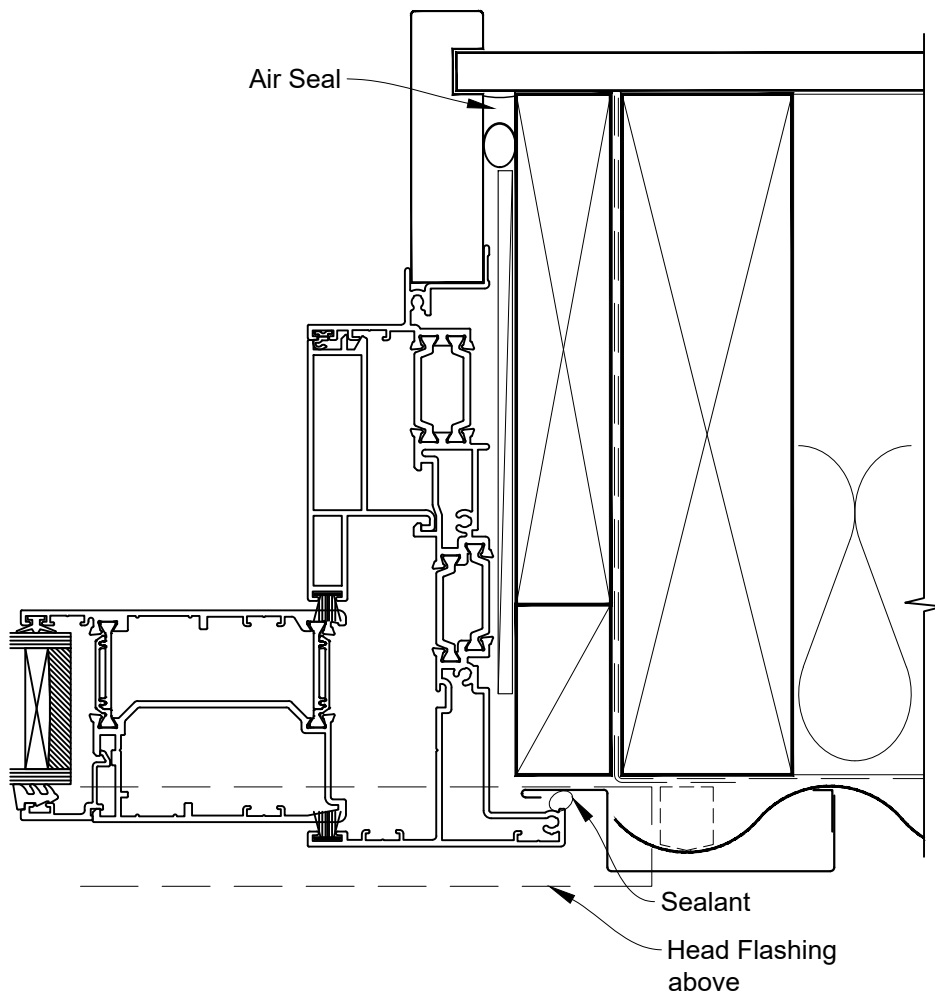

# INSTALLATION DETAIL - 56mm METRO THERMAL HEART SLIDING WINDOW ON PROFILE METAL CAVITY CONSTRUCTION

Date: 01.03.23

Scale: 1:2

CAD Ref.: TM56SWPM-CS

**INSTALLATION DETAIL - 56mm METRO THERMAL HEART  
SLIDING WINDOW ON PROFILE METAL  
DIRECT FIXED CLADDING**

# INSTALLATION DETAIL - 56mm METRO THERMAL HEART SLIDING WINDOW ON PROFILE METAL DIRECT FIXED CLADDING

Date: 01.03.23

Scale: 1:2

CAD Ref.: TM56SWPM-DJ