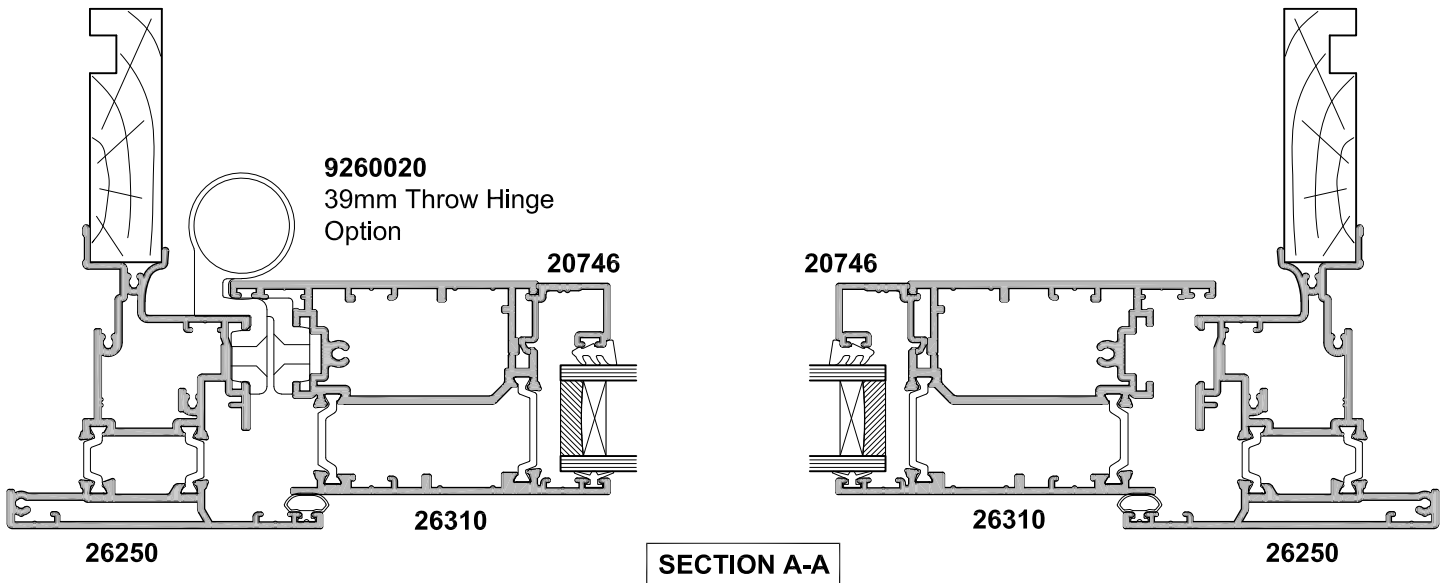

SECTION A-A

SECTION A-A

9260021
83mm Throw Hinge
Option

9260020
39mm Throw Hinge

SECTION A-A

SMALL RAIL OPTION

MEDIUM RAIL OPTION

LARGE RAIL OPTION

**20705
TRIPLE GLAZE
OPTION**

SECTION A-A

SECTION B-B

SECTION A-A