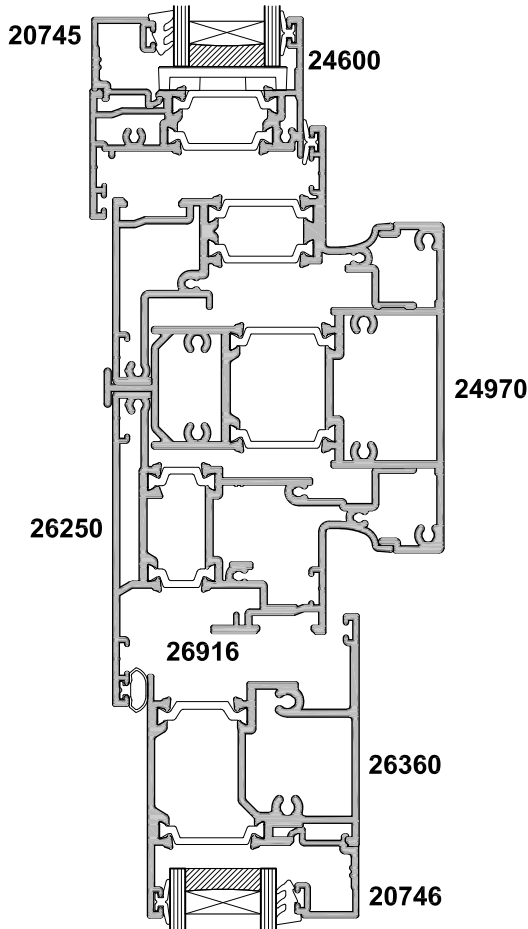

SECTION A-A

SMALL RAIL OPTION

MEDIUM RAIL OPTION

LARGE RAIL OPTION

SECTION A-A

SMALL FLUSHRAIL OPTION

MEDIUM FLUSHRAIL OPTION

LARGE FLUSHRAIL OPTION

SECTION A-A

SECTION A-A

9260021
83mm Throw Hinge
Option

9260020
39mm Throw Hinge

SECTION A-A

SMALL RAIL OPTION

MEDIUM RAIL OPTION

LARGE RAIL OPTION

**20705
TRIPLE GLAZE
OPTION**

SECTION A-A

SECTION B-B

SECTION A-A