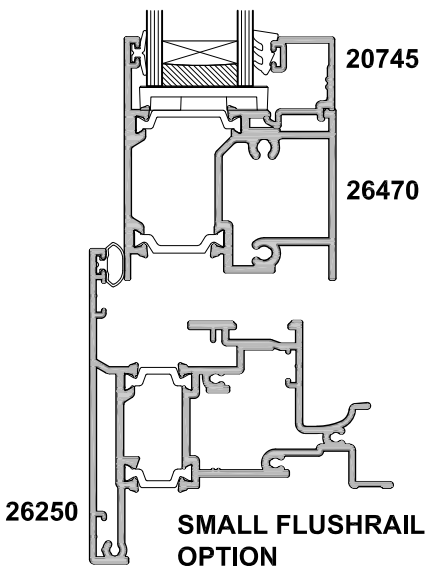

SECTION A-A

SMALL RAIL OPTION

MEDIUM RAIL OPTION

LARGE RAIL OPTION

SECTION A-A

SMALL FLUSHRAIL OPTION

MEDIUM FLUSHRAIL OPTION

LARGE FLUSHRAIL OPTION

SECTION A-A

SECTION A-A

9260021
83mm Throw Hinge
Option

9260020
39mm Throw Hinge

SECTION A-A

SMALL RAIL OPTION

MEDIUM RAIL OPTION

LARGE RAIL OPTION

**20705
TRIPLE GLAZE
OPTION**

SECTION A-A

SECTION B-B

SECTION A-A