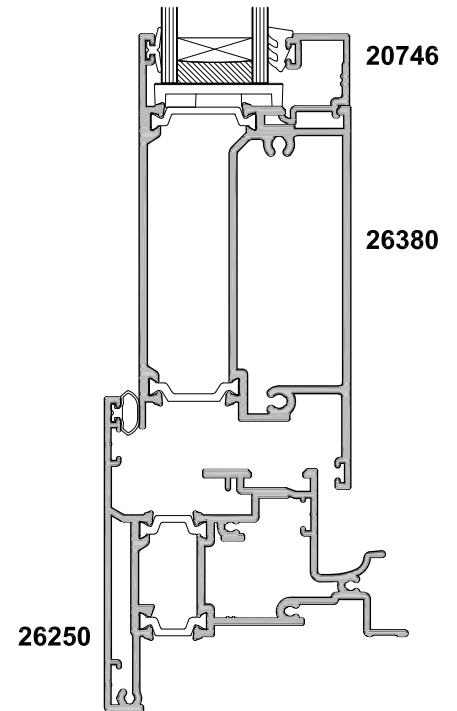

SECTION A-A

SMALL RAIL OPTION

MEDIUM RAIL OPTION

LARGE RAIL OPTION

SECTION A-A

SMALL FLUSHRAIL OPTION

MEDIUM FLUSHRAIL OPTION

LARGE FLUSHRAIL OPTION

SECTION A-A

SECTION A-A

9260021
83mm Throw Hinge
Option

9260020
39mm Throw Hinge

SECTION A-A

SMALL RAIL OPTION

MEDIUM RAIL OPTION

LARGE RAIL OPTION

**20705
TRIPLE GLAZE
OPTION**

SECTION A-A

SECTION B-B

SECTION A-A