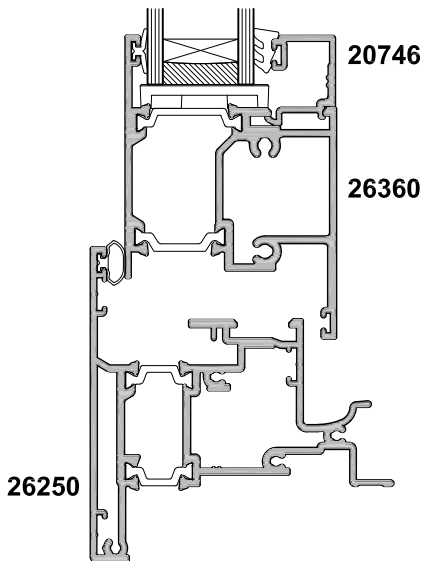

SECTION A-A

SMALL RAIL OPTION

MEDIUM RAIL OPTION

LARGE RAIL OPTION

SECTION A-A

SMALL FLUSHRAIL OPTION

MEDIUM FLUSHRAIL OPTION

LARGE FLUSHRAIL OPTION

SECTION A-A

SECTION A-A

9260021
83mm Throw Hinge
Option

9260020
39mm Throw Hinge

SECTION A-A

SMALL RAIL OPTION

MEDIUM RAIL OPTION

LARGE RAIL OPTION

**20705
TRIPLE GLAZE
OPTION**

SECTION A-A

SECTION B-B

SECTION A-A