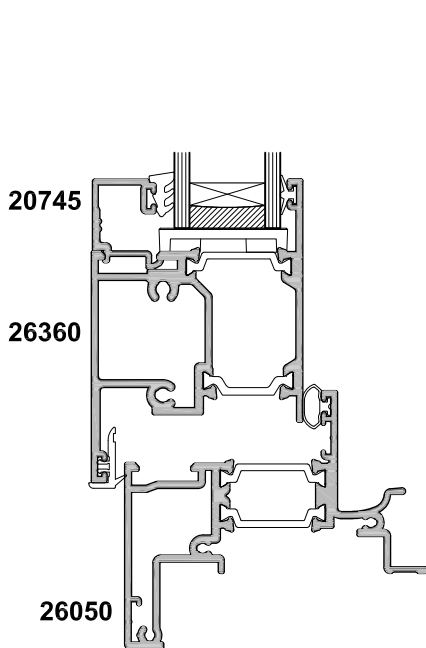

SECTION A-A

SMALL RAIL OPTION

MEDIUM RAIL OPTION

LARGE RAIL OPTION

SECTION A-A

SMALL FLUSHRAIL OPTION

MEDIUM FLUSHRAIL OPTION

LARGE FLUSHRAIL OPTION

SECTION A-A

SECTION A-A

9260021
83mm Throw Hinge
Option

9260020
39mm Throw Hinge

SECTION A-A

SMALL RAIL OPTION

MEDIUM RAIL OPTION

LARGE RAIL OPTION

**20705
TRIPLE GLAZE
OPTION**

SECTION A-A

SECTION B-B

SECTION A-A