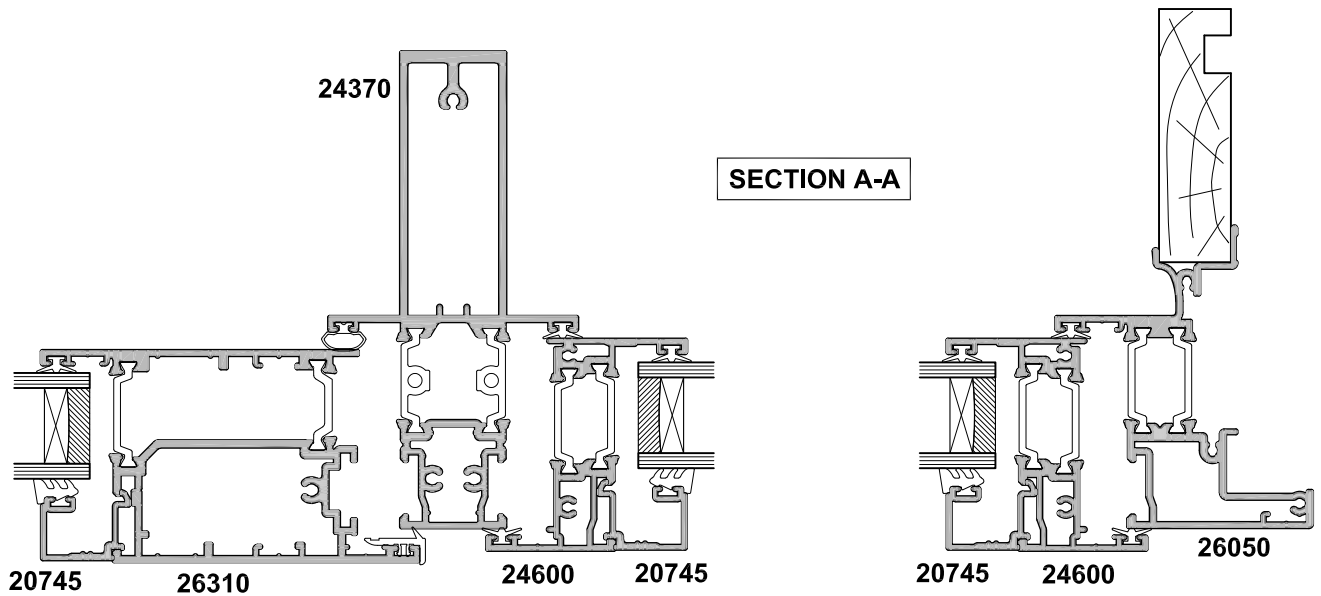

SECTION A-A

SMALL RAIL OPTION

MEDIUM RAIL OPTION

LARGE RAIL OPTION

SECTION A-A

SMALL FLUSHRAIL OPTION

MEDIUM FLUSHRAIL OPTION

LARGE FLUSHRAIL OPTION

SECTION A-A

SECTION A-A

9260021
83mm Throw Hinge
Option

9260020
39mm Throw Hinge

SECTION A-A

SMALL RAIL OPTION

MEDIUM RAIL OPTION

LARGE RAIL OPTION

**20705
TRIPLE GLAZE
OPTION**

SECTION A-A

SECTION B-B

SECTION A-A