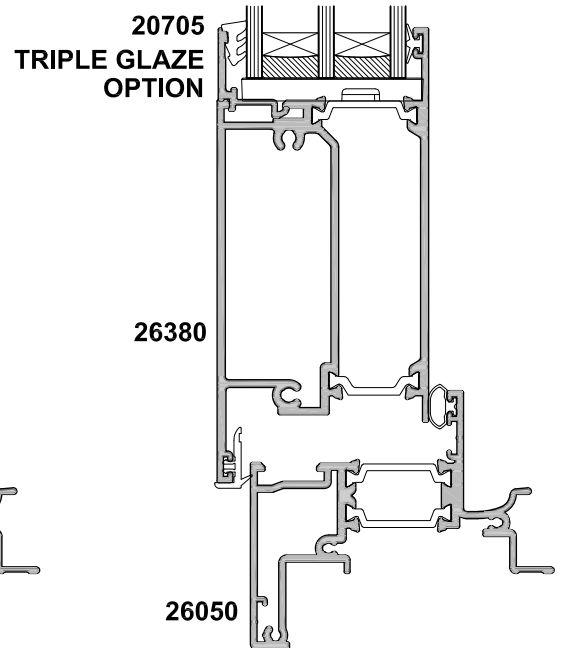

SECTION A-A

SMALL RAIL OPTION

MEDIUM RAIL OPTION

LARGE RAIL OPTION

SECTION A-A

SMALL FLUSHRAIL OPTION

MEDIUM FLUSHRAIL OPTION

LARGE FLUSHRAIL OPTION

SECTION A-A

SECTION A-A

9260021
83mm Throw Hinge
Option

9260020
39mm Throw Hinge

SECTION A-A

SMALL RAIL OPTION

MEDIUM RAIL OPTION

LARGE RAIL OPTION

**20705
TRIPLE GLAZE
OPTION**

SECTION A-A

SECTION B-B

SECTION A-A