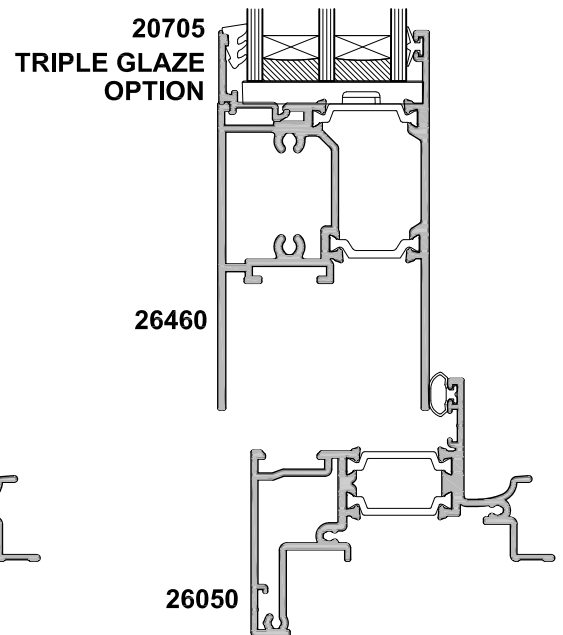

SECTION A-A

SMALL RAIL OPTION

MEDIUM RAIL OPTION

LARGE RAIL OPTION

SECTION A-A

SMALL FLUSHRAIL OPTION

MEDIUM FLUSHRAIL OPTION

LARGE FLUSHRAIL OPTION

SECTION A-A

SECTION A-A

9260021
83mm Throw Hinge
Option

9260020
39mm Throw Hinge

SECTION A-A

SMALL RAIL OPTION

MEDIUM RAIL OPTION

LARGE RAIL OPTION

**20705
TRIPLE GLAZE
OPTION**

SECTION A-A

SECTION B-B

SECTION A-A