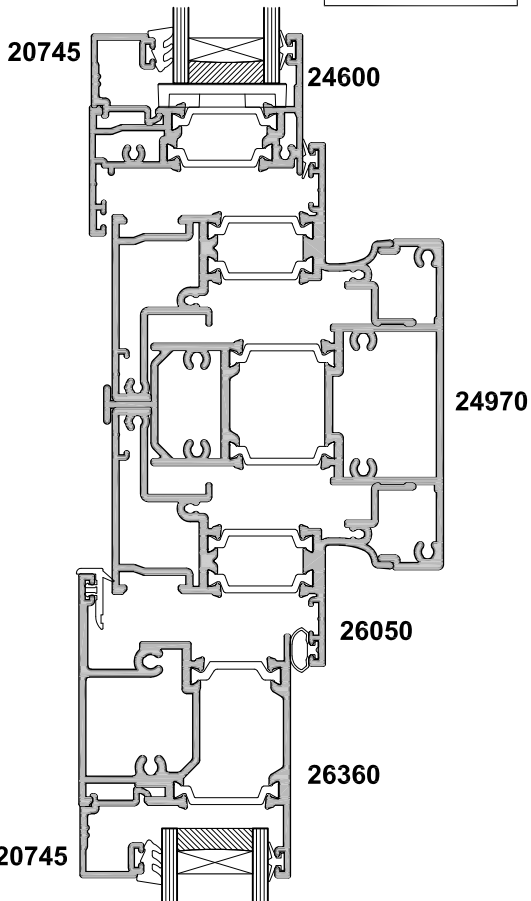

SECTION A-A

SMALL RAIL OPTION

MEDIUM RAIL OPTION

LARGE RAIL OPTION

SECTION A-A

SMALL FLUSHRAIL OPTION

MEDIUM FLUSHRAIL OPTION

LARGE FLUSHRAIL OPTION

SECTION A-A

SECTION A-A

9260021
83mm Throw Hinge
Option

9260020
39mm Throw Hinge

SECTION A-A

SMALL RAIL OPTION

MEDIUM RAIL OPTION

LARGE RAIL OPTION

**20705
TRIPLE GLAZE
OPTION**

SECTION A-A

SECTION B-B

SECTION A-A