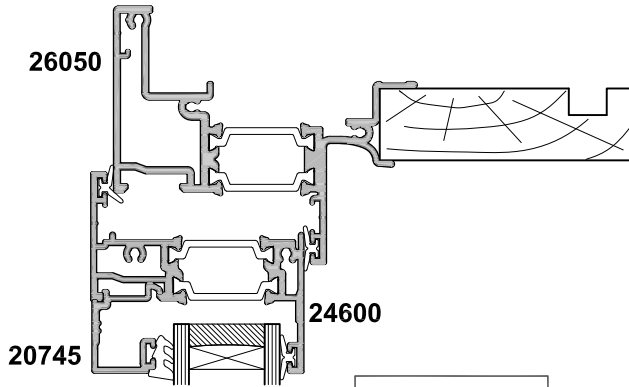

SECTION A-A

SMALL RAIL OPTION

MEDIUM RAIL OPTION

LARGE RAIL OPTION

SECTION A-A

SMALL FLUSHRAIL OPTION

MEDIUM FLUSHRAIL OPTION

LARGE FLUSHRAIL OPTION

SECTION A-A

SECTION A-A

9260021
83mm Throw Hinge
Option

9260020
39mm Throw Hinge

SECTION A-A

SMALL RAIL OPTION

MEDIUM RAIL OPTION

LARGE RAIL OPTION

**20705
TRIPLE GLAZE
OPTION**

SECTION A-A

SECTION B-B

SECTION A-A