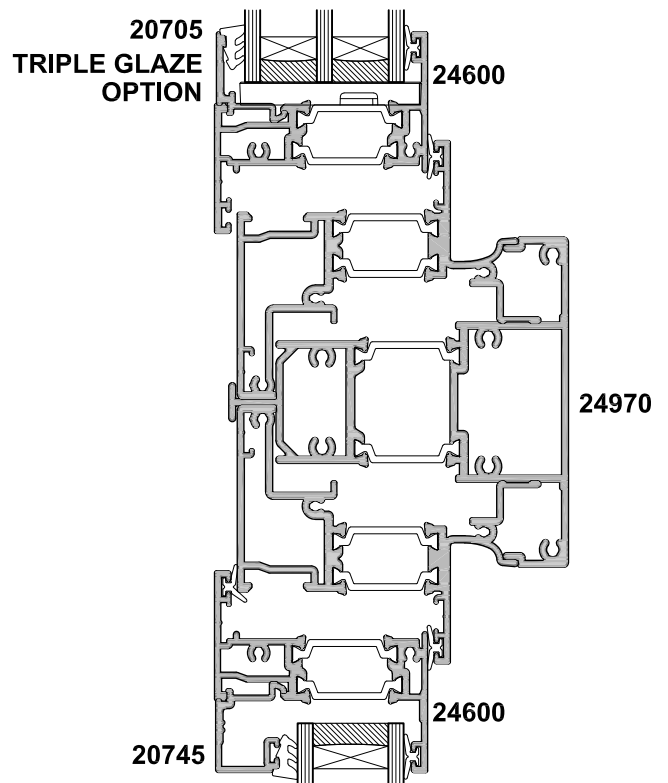

SECTION A-A

SECTION A-A

9260021
83mm Throw Hinge
Option

9260020
39mm Throw Hinge

SECTION A-A

SMALL RAIL OPTION

MEDIUM RAIL OPTION

LARGE RAIL OPTION

**20705
TRIPLE GLAZE
OPTION**

SECTION A-A

SECTION B-B

SECTION A-A