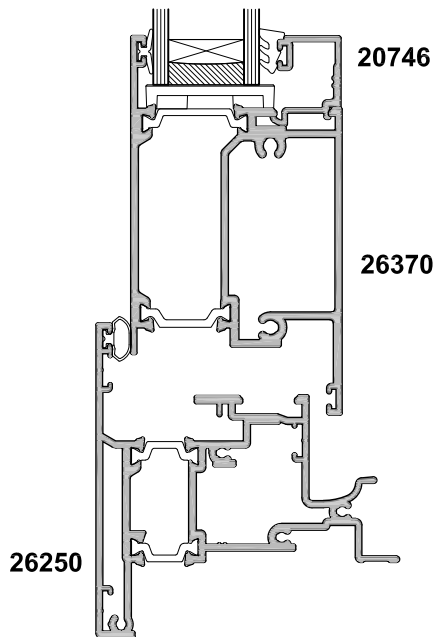

SECTION A-A

SMALL RAIL OPTION

MEDIUM RAIL OPTION

LARGE RAIL OPTION

SECTION A-A

SMALL FLUSHRAIL OPTION

MEDIUM FLUSHRAIL OPTION

LARGE FLUSHRAIL OPTION

SECTION A-A

SECTION A-A

9260021
83mm Throw Hinge
Option

9260020
39mm Throw Hinge

SECTION A-A

SMALL RAIL OPTION

MEDIUM RAIL OPTION

LARGE RAIL OPTION

**20705
TRIPLE GLAZE
OPTION**

SECTION A-A

SECTION B-B

SECTION A-A