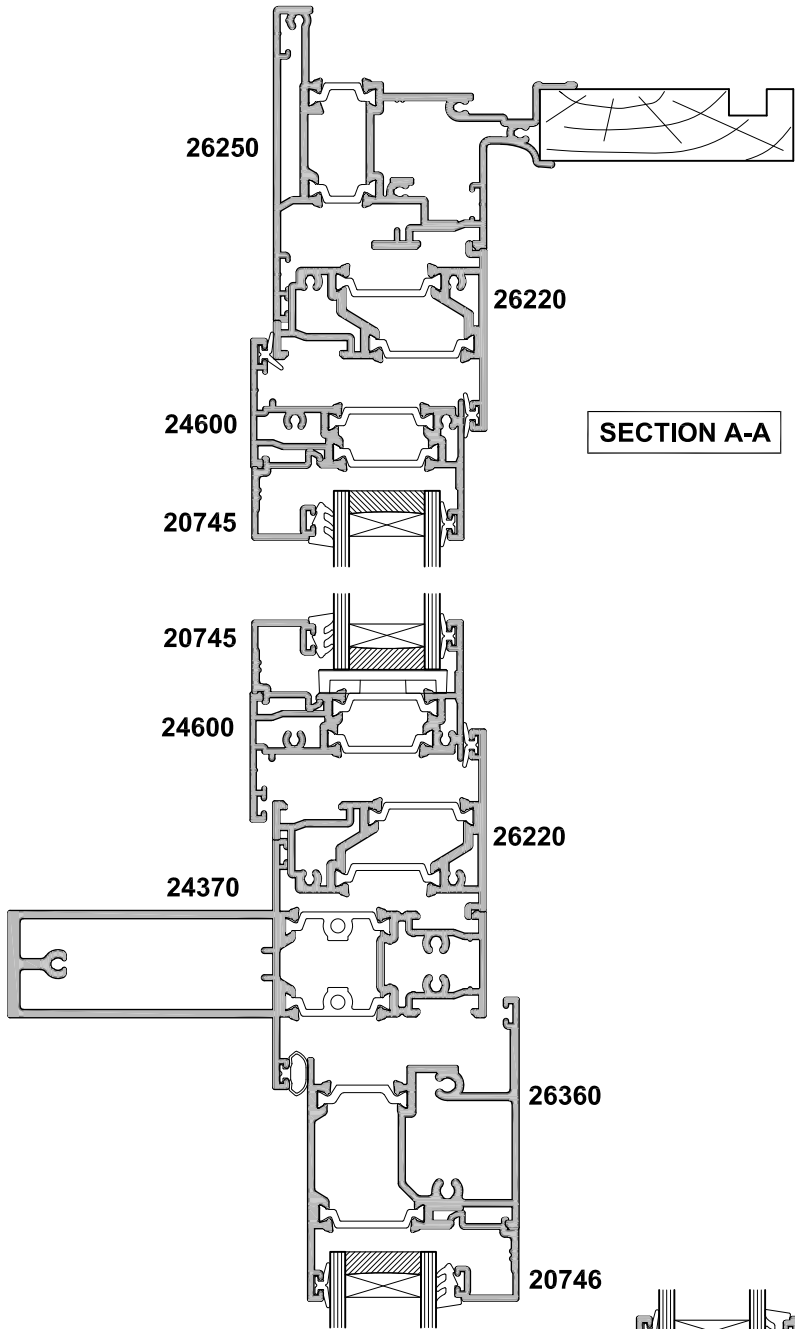

SECTION A-A

SMALL RAIL OPTION

MEDIUM RAIL OPTION

LARGE RAIL OPTION

SECTION A-A

SMALL FLUSHRAIL OPTION

MEDIUM FLUSHRAIL OPTION

LARGE FLUSHRAIL OPTION

SECTION A-A

SECTION A-A

9260021
83mm Throw Hinge
Option

9260020
39mm Throw Hinge

SECTION A-A

SMALL RAIL OPTION

MEDIUM RAIL OPTION

LARGE RAIL OPTION

**20705
TRIPLE GLAZE
OPTION**

SECTION A-A

SECTION B-B

SECTION A-A