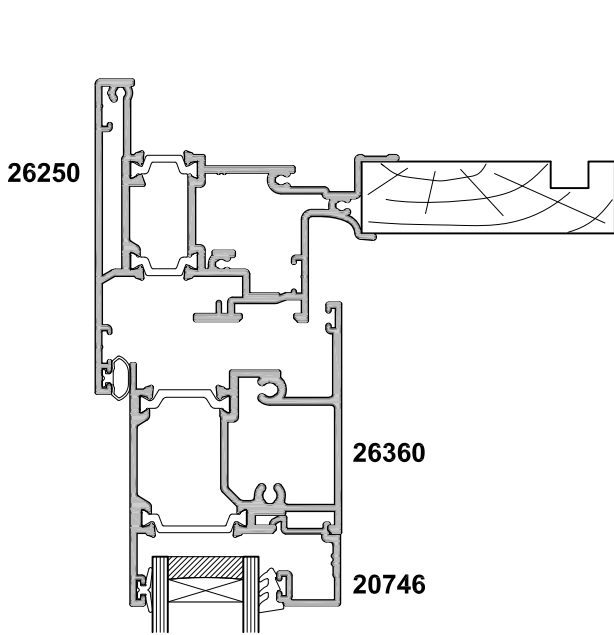

SECTION A-A

SMALL RAIL OPTION

MEDIUM RAIL OPTION

LARGE RAIL OPTION

SECTION A-A

SMALL FLUSHRAIL OPTION

MEDIUM FLUSHRAIL OPTION

LARGE FLUSHRAIL OPTION

SECTION A-A

SECTION A-A

9260021
83mm Throw Hinge
Option

9260020
39mm Throw Hinge

SECTION A-A

SMALL RAIL OPTION

MEDIUM RAIL OPTION

LARGE RAIL OPTION

**20705
TRIPLE GLAZE
OPTION**

SECTION A-A

SECTION B-B

SECTION A-A