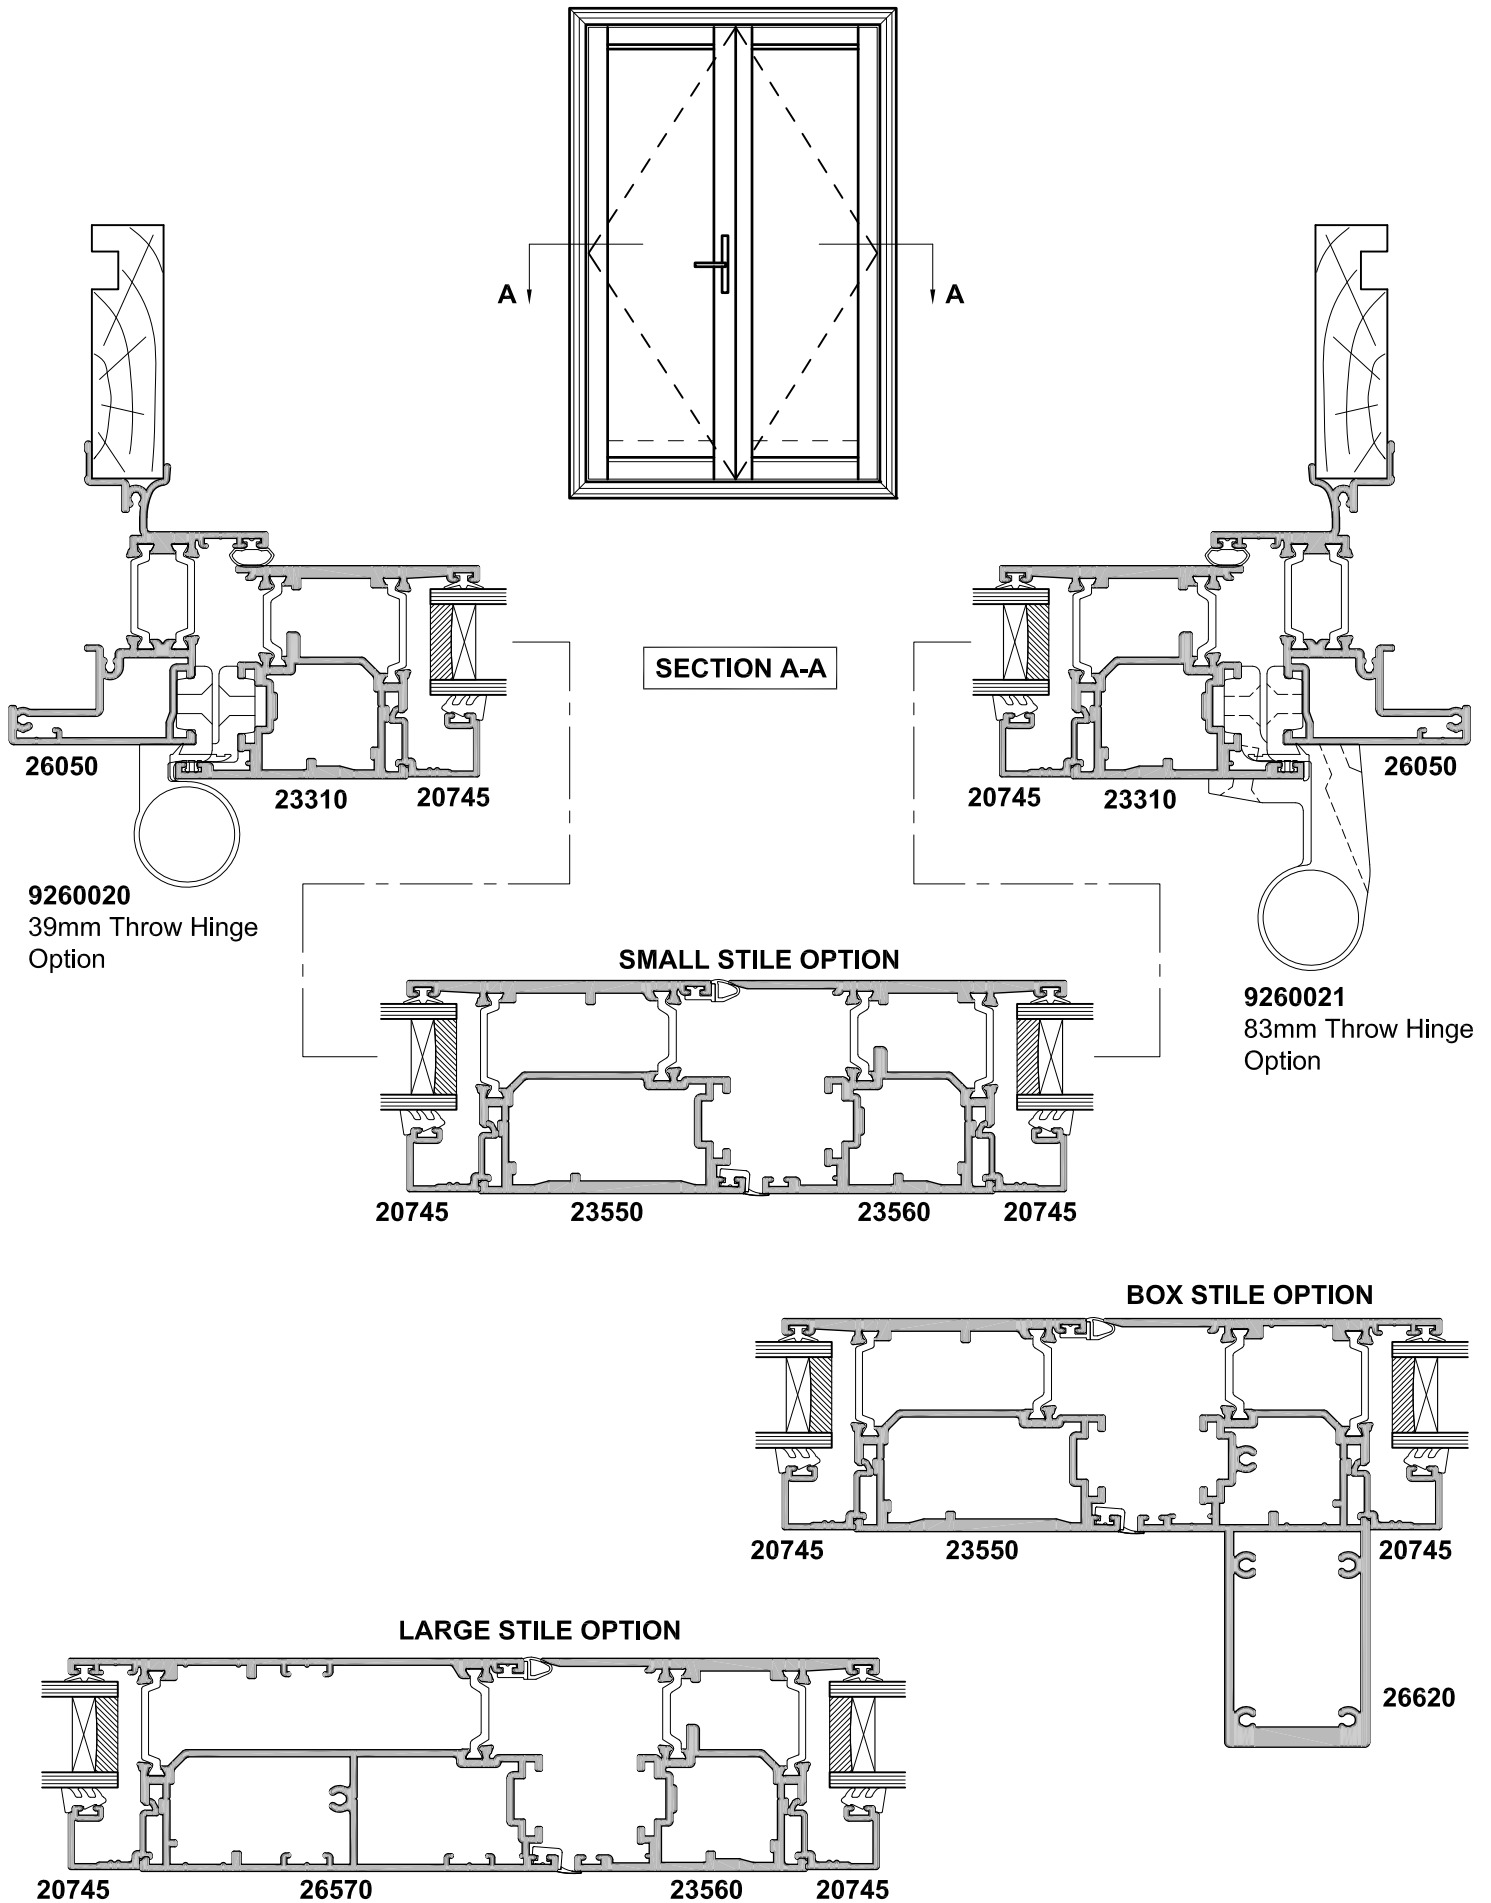

SECTION A-A

SMALL RAIL OPTION

MEDIUM RAIL OPTION

LARGE RAIL OPTION

SECTION A-A

SMALL FLUSHRAIL OPTION

MEDIUM FLUSHRAIL OPTION

LARGE FLUSHRAIL OPTION

SECTION A-A

SECTION A-A

9260021
83mm Throw Hinge
Option

9260020
39mm Throw Hinge

SECTION A-A

SMALL RAIL OPTION

MEDIUM RAIL OPTION

LARGE RAIL OPTION

**20705
TRIPLE GLAZE
OPTION**

SECTION A-A

SECTION B-B

SECTION A-A