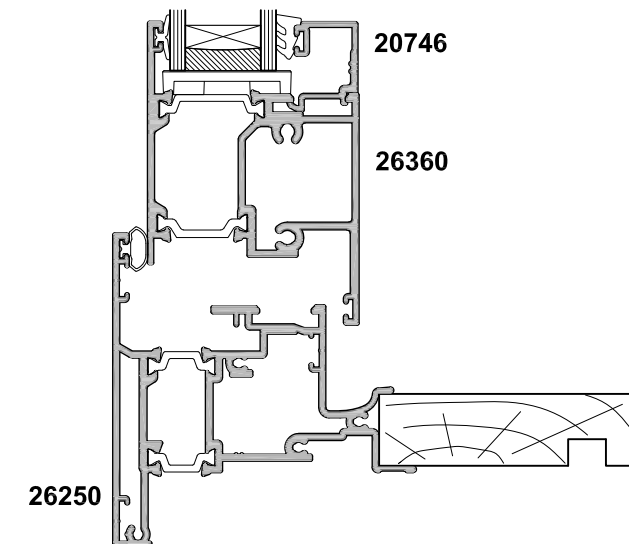

SECTION A-A

SMALL RAIL OPTION

MEDIUM RAIL OPTION

LARGE RAIL OPTION

SECTION A-A

SMALL FLUSHRAIL OPTION

MEDIUM FLUSHRAIL OPTION

LARGE FLUSHRAIL OPTION

SECTION A-A

SECTION A-A

9260021
83mm Throw Hinge
Option

9260020
39mm Throw Hinge

SECTION A-A

SMALL RAIL OPTION

MEDIUM RAIL OPTION

LARGE RAIL OPTION

**20705
TRIPLE GLAZE
OPTION**

SECTION A-A

SECTION B-B

SECTION A-A