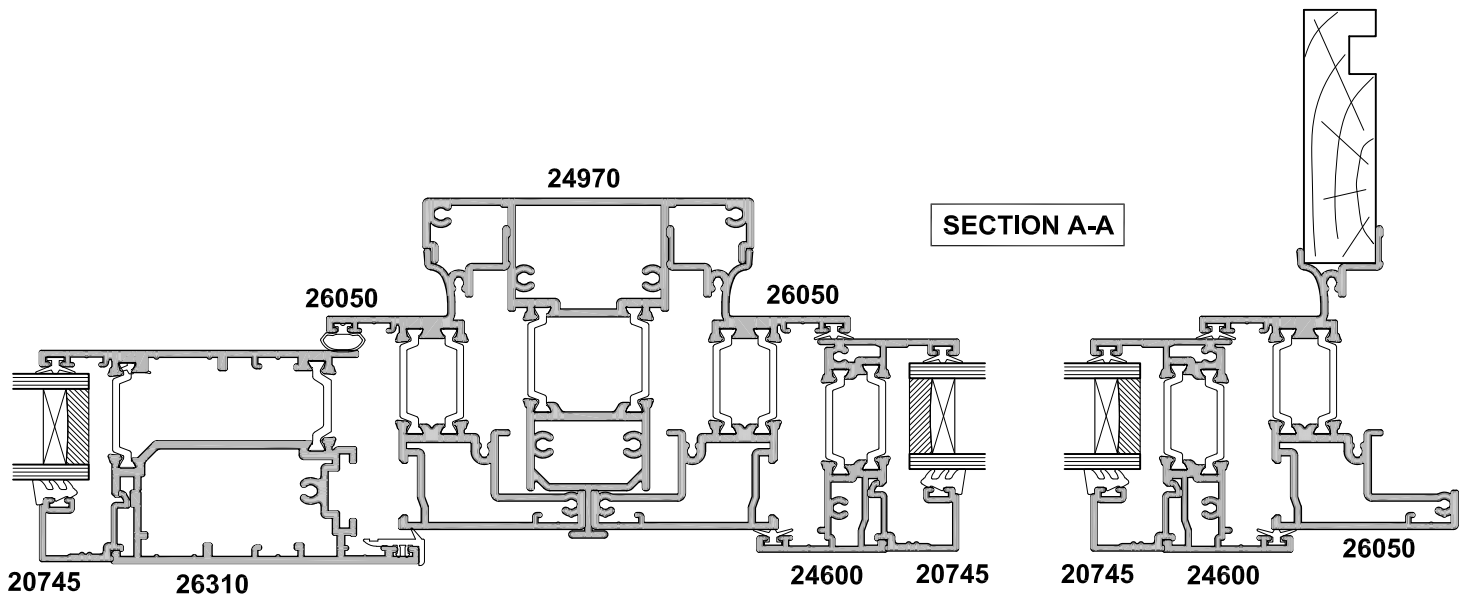

SECTION A-A

SMALL RAIL OPTION

MEDIUM RAIL OPTION

LARGE RAIL OPTION

SECTION A-A

SMALL FLUSHRAIL OPTION

MEDIUM FLUSHRAIL OPTION

LARGE FLUSHRAIL OPTION

SECTION A-A

SECTION A-A

9260021
83mm Throw Hinge
Option

9260020
39mm Throw Hinge

SECTION A-A

SMALL RAIL OPTION

MEDIUM RAIL OPTION

LARGE RAIL OPTION

**20705
TRIPLE GLAZE
OPTION**

SECTION A-A

SECTION B-B

SECTION A-A