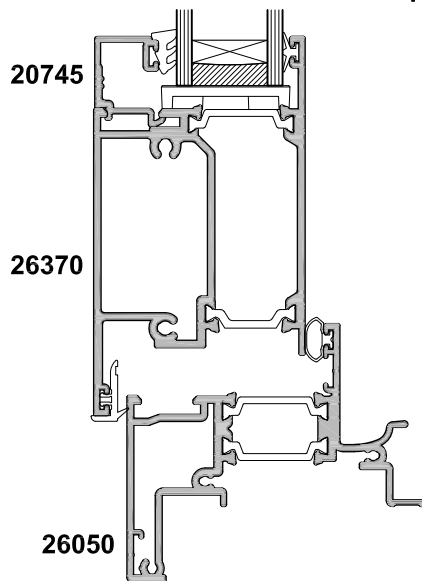

SECTION A-A

SMALL RAIL OPTION

MEDIUM RAIL OPTION

LARGE RAIL OPTION

SECTION A-A

SMALL FLUSHRAIL OPTION

MEDIUM FLUSHRAIL OPTION

LARGE FLUSHRAIL OPTION

SECTION A-A

SECTION A-A

9260021
83mm Throw Hinge
Option

9260020
39mm Throw Hinge

SECTION A-A

SMALL RAIL OPTION

MEDIUM RAIL OPTION

LARGE RAIL OPTION

**20705
TRIPLE GLAZE
OPTION**

SECTION A-A

SECTION B-B

SECTION A-A