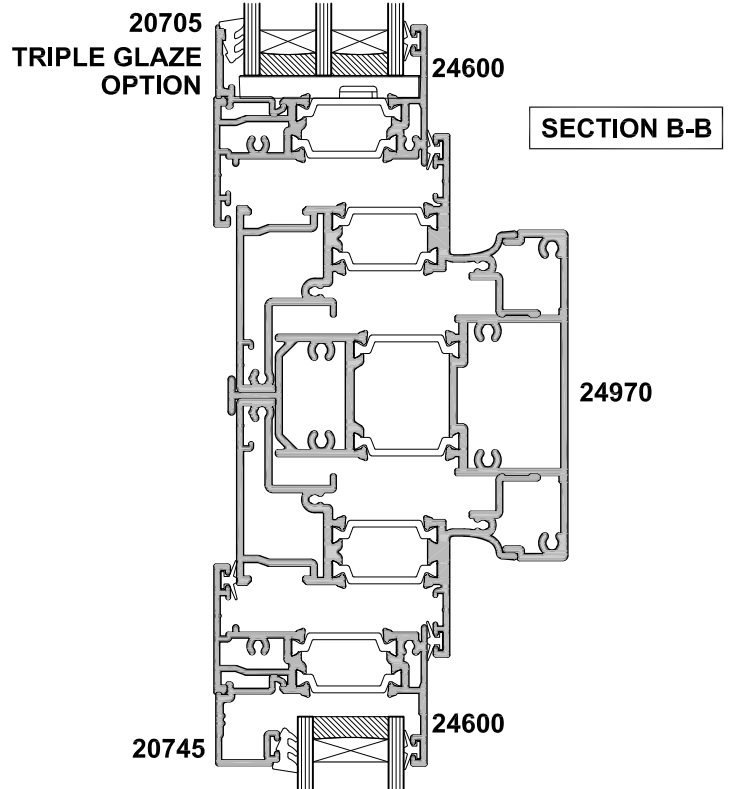

SECTION A-A

SMALL RAIL OPTION

MEDIUM RAIL OPTION

LARGE RAIL OPTION

SECTION A-A

SMALL FLUSHRAIL OPTION

MEDIUM FLUSHRAIL OPTION

LARGE FLUSHRAIL OPTION

SECTION A-A

SECTION A-A

9260021
83mm Throw Hinge
Option

9260020
39mm Throw Hinge

SECTION A-A

SMALL RAIL OPTION

MEDIUM RAIL OPTION

LARGE RAIL OPTION

**20705
TRIPLE GLAZE
OPTION**

SECTION A-A

SECTION B-B

SECTION A-A