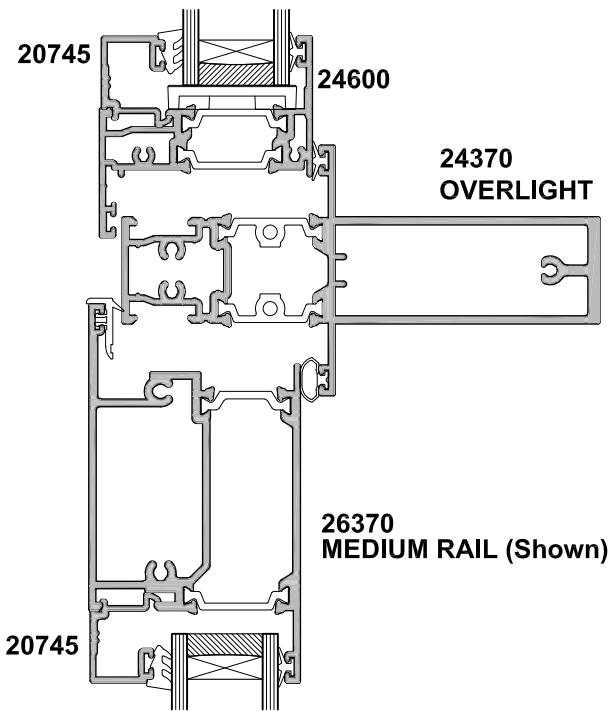

SECTION A-A

SMALL RAIL OPTION

MEDIUM RAIL OPTION

LARGE RAIL OPTION

SECTION A-A

SMALL FLUSHRAIL OPTION

MEDIUM FLUSHRAIL OPTION

LARGE FLUSHRAIL OPTION

SECTION A-A

SECTION A-A

9260021
83mm Throw Hinge
Option

9260020
39mm Throw Hinge

SECTION A-A

SMALL RAIL OPTION

MEDIUM RAIL OPTION

LARGE RAIL OPTION