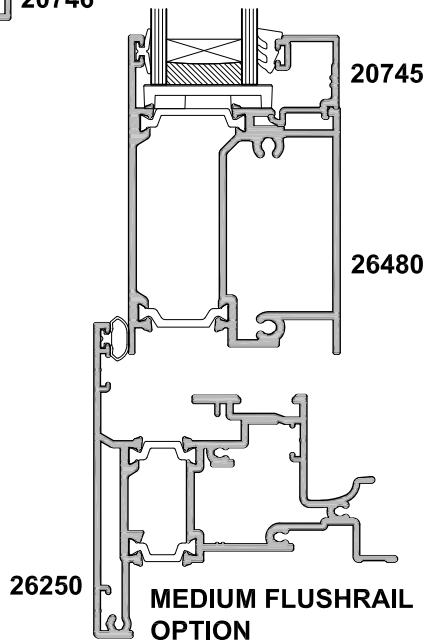

SECTION A-A

SMALL RAIL OPTION

MEDIUM RAIL OPTION

LARGE RAIL OPTION

SECTION A-A

SMALL FLUSHRAIL OPTION

MEDIUM FLUSHRAIL OPTION

LARGE FLUSHRAIL OPTION

SECTION A-A

SECTION A-A

9260021
83mm Throw Hinge
Option

9260020
39mm Throw Hinge

SECTION A-A

SMALL RAIL OPTION

MEDIUM RAIL OPTION

LARGE RAIL OPTION

**20705
TRIPLE GLAZE
OPTION**

SECTION A-A

SECTION B-B

SECTION A-A