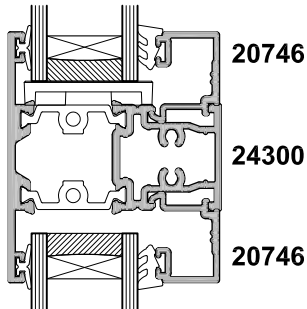

SECTION A-A

SMALL RAIL OPTION

MEDIUM RAIL OPTION

LARGE RAIL OPTION

SECTION A-A

SMALL FLUSHRAIL OPTION

MEDIUM FLUSHRAIL OPTION

LARGE FLUSHRAIL OPTION

SECTION A-A

SECTION A-A

9260021
83mm Throw Hinge
Option

9260020
39mm Throw Hinge

SECTION A-A

SMALL RAIL OPTION

MEDIUM RAIL OPTION

LARGE RAIL OPTION

**20705
TRIPLE GLAZE
OPTION**

SECTION A-A

SECTION B-B

SECTION A-A