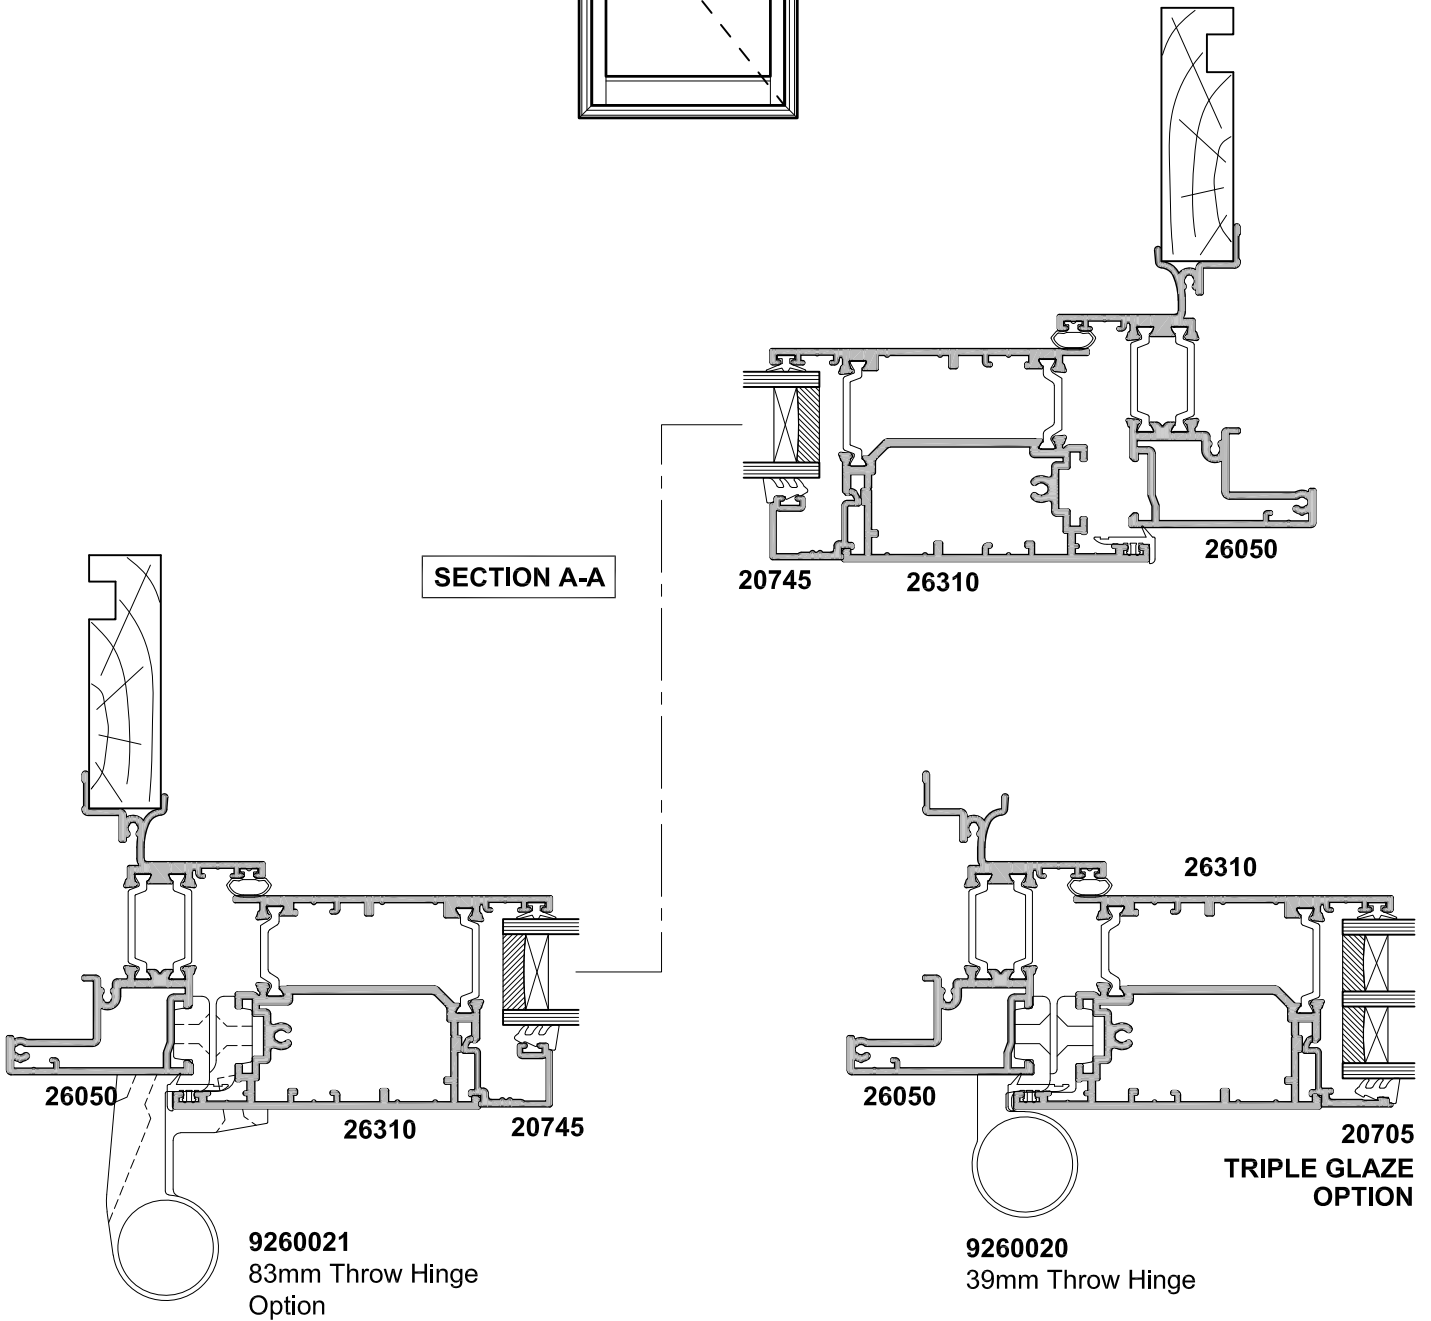

SECTION A-A

SMALL RAIL OPTION

MEDIUM RAIL OPTION

LARGE RAIL OPTION

SECTION A-A

SMALL FLUSHRAIL OPTION

MEDIUM FLUSHRAIL OPTION

LARGE FLUSHRAIL OPTION

SECTION A-A

SECTION A-A

9260021
83mm Throw Hinge
Option

9260020
39mm Throw Hinge

SECTION A-A

SMALL RAIL OPTION

MEDIUM RAIL OPTION

LARGE RAIL OPTION

**20705
TRIPLE GLAZE
OPTION**

SECTION A-A

SECTION B-B

SECTION A-A