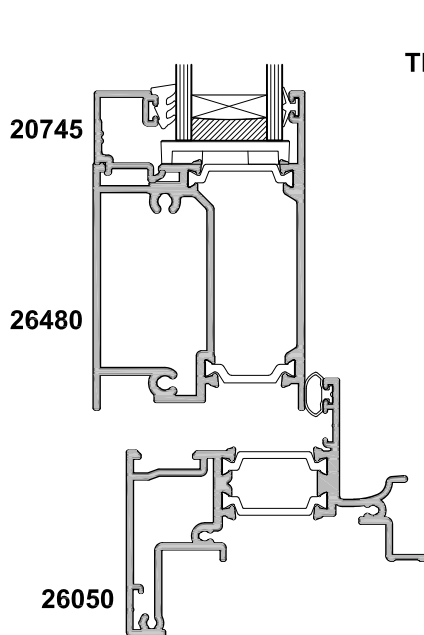

SECTION A-A

SMALL RAIL OPTION

MEDIUM RAIL OPTION

LARGE RAIL OPTION

SECTION A-A

SMALL FLUSHRAIL OPTION

MEDIUM FLUSHRAIL OPTION

LARGE FLUSHRAIL OPTION

SECTION A-A

SECTION A-A

9260021
83mm Throw Hinge
Option

9260020
39mm Throw Hinge

SECTION A-A

SMALL RAIL OPTION

MEDIUM RAIL OPTION

LARGE RAIL OPTION

**20705
TRIPLE GLAZE
OPTION**

SECTION A-A

SECTION B-B

SECTION A-A