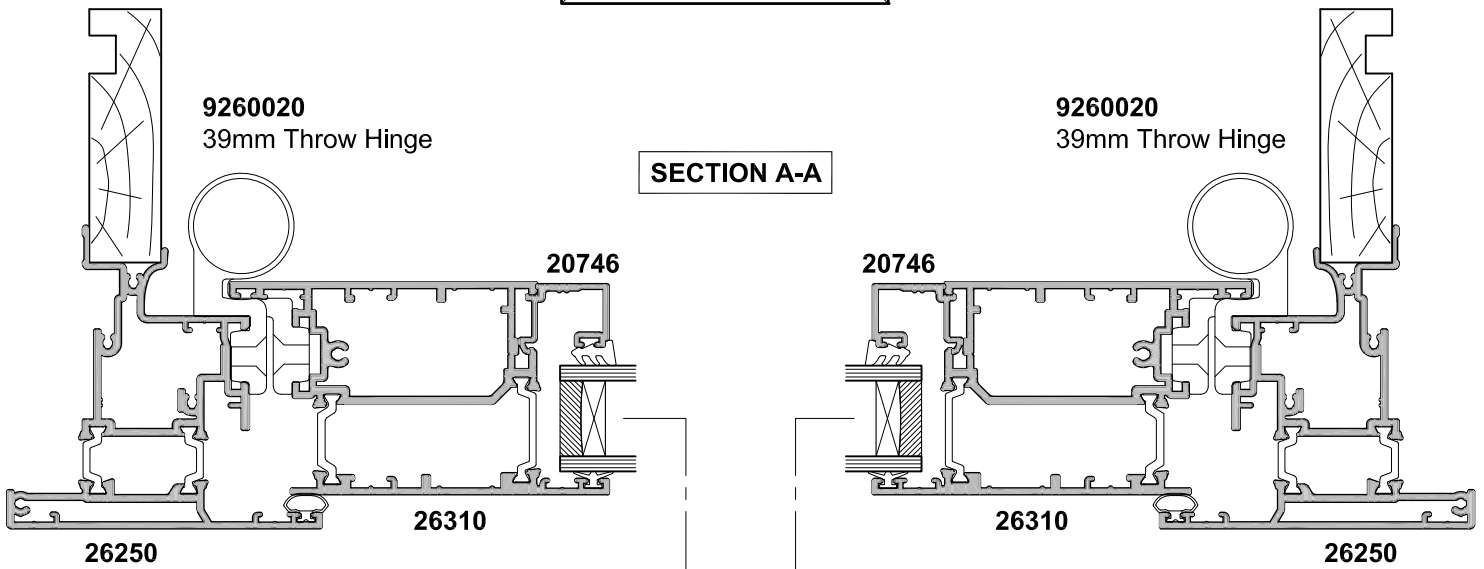

SECTION A-A

SECTION A-A

9260021
83mm Throw Hinge
Option

9260020
39mm Throw Hinge

SECTION A-A

SMALL RAIL OPTION

MEDIUM RAIL OPTION

LARGE RAIL OPTION

**20705
TRIPLE GLAZE
OPTION**

SECTION A-A

SECTION B-B

SECTION A-A