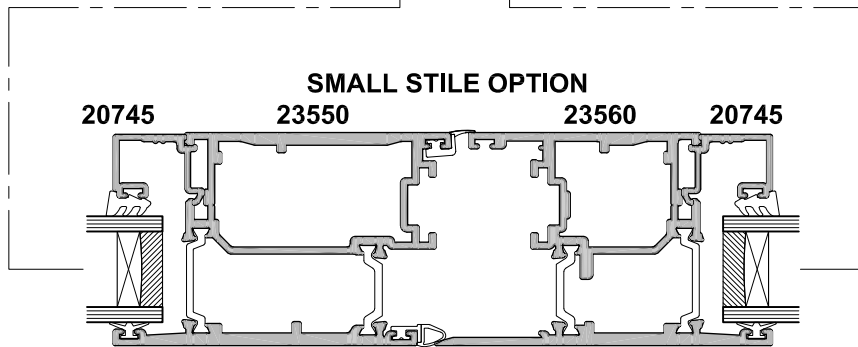

SECTION A-A

SECTION A-A

9260021
83mm Throw Hinge
Option

9260020
39mm Throw Hinge

SECTION A-A

SMALL RAIL OPTION

MEDIUM RAIL OPTION

LARGE RAIL OPTION

**20705
TRIPLE GLAZE
OPTION**

SECTION A-A

SECTION B-B

SECTION A-A