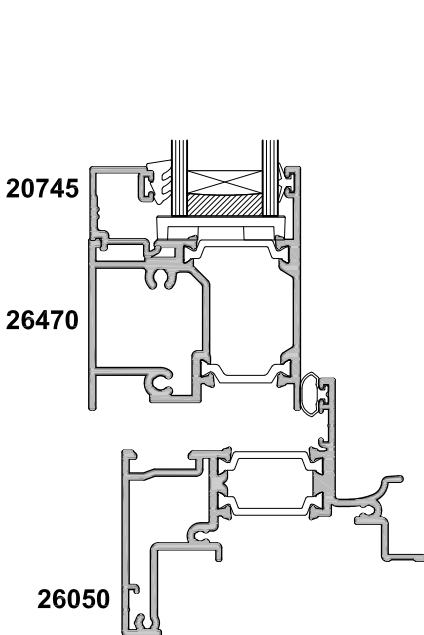

SECTION A-A

SMALL RAIL OPTION

MEDIUM RAIL OPTION

LARGE RAIL OPTION

SECTION A-A

SMALL FLUSHRAIL OPTION

MEDIUM FLUSHRAIL OPTION

LARGE FLUSHRAIL OPTION

SECTION A-A

SECTION A-A

9260021
83mm Throw Hinge
Option

9260020
39mm Throw Hinge

SECTION A-A

SMALL RAIL OPTION

MEDIUM RAIL OPTION

LARGE RAIL OPTION

**20705
TRIPLE GLAZE
OPTION**

SECTION A-A

SECTION B-B

SECTION A-A