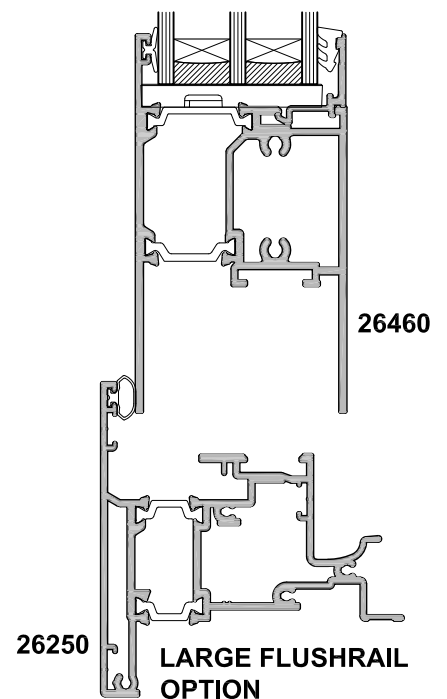

SECTION A-A

SMALL RAIL OPTION

MEDIUM RAIL OPTION

LARGE RAIL OPTION

SECTION A-A

SMALL FLUSHRAIL OPTION

MEDIUM FLUSHRAIL OPTION

LARGE FLUSHRAIL OPTION

SECTION A-A

SECTION A-A

9260021
83mm Throw Hinge
Option

9260020
39mm Throw Hinge

SECTION A-A

SMALL RAIL OPTION

MEDIUM RAIL OPTION

LARGE RAIL OPTION

**20705
TRIPLE GLAZE
OPTION**

SECTION A-A

SECTION B-B

SECTION A-A