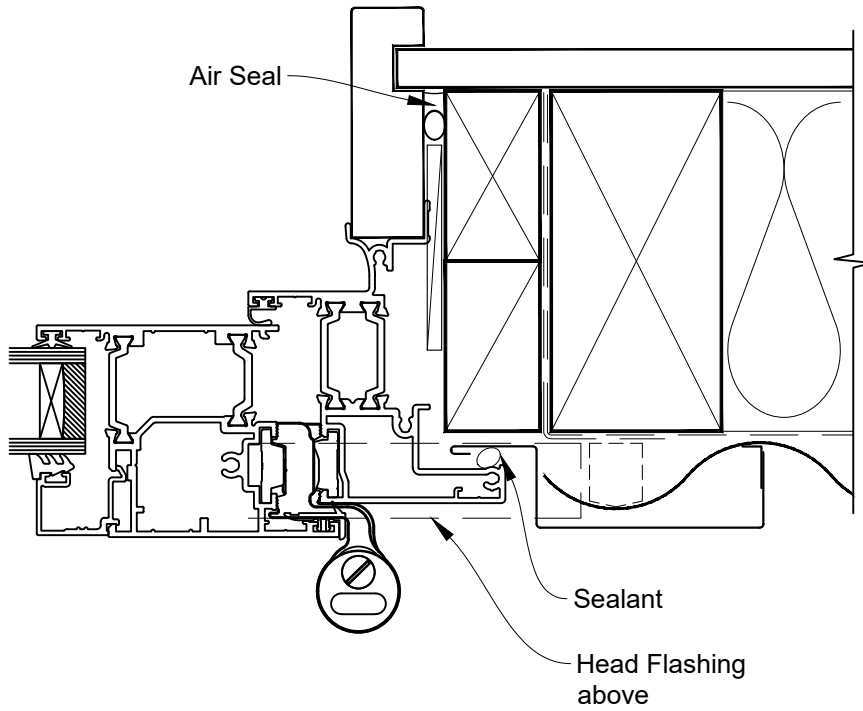

# INSTALLATION DETAIL - METRO THERMAL HEART HINGE DOOR OPEN OUT ON PROFILE METAL CAVITY CONSTRUCTION

Date: 01.03.23

Scale: 1:2

CAD Ref.: TMHOPM-CS

# INSTALLATION DETAIL - METRO THERMAL HEART HINGE DOOR OPEN OUT ON PROFILE METAL DIRECT FIXED CLADDING

Date: 01.03.23

Scale: 1:2

CAD Ref.: TMHOPM-DH

# INSTALLATION DETAIL - METRO THERMAL HEART HINGE DOOR OPEN OUT ON PROFILE METAL DIRECT FIXED CLADDING

Date: 01.03.23

Scale: 1:2

CAD Ref.: TMHOPM-DJ

# INSTALLATION DETAIL - METRO THERMAL HEART HINGE DOOR OPEN OUT ON PROFILE METAL DIRECT FIXED CLADDING

Date: 01.03.23

Scale: 1:2

CAD Ref.: TMHOPM-DS