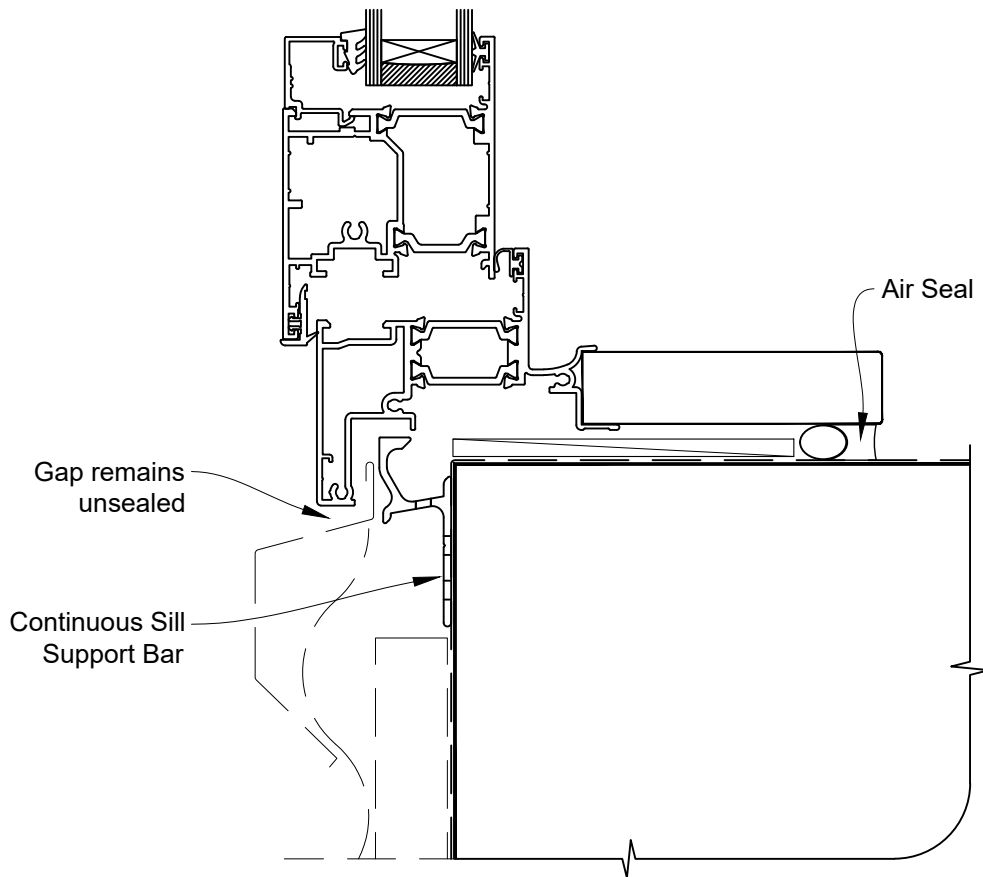

# INSTALLATION DETAIL - METRO THERMAL HEART HINGE DOOR OPEN OUT ON PROFILE METAL CAVITY CONSTRUCTION

Date: 01.03.23

Scale: 1:2

CAD Ref.: TMHOPM-CH

# INSTALLATION DETAIL - METRO THERMAL HEART HINGE DOOR OPEN OUT ON PROFILE METAL CAVITY CONSTRUCTION

Date: 01.03.23

Scale: 1:2

CAD Ref.: TMHOPM-CJ

# INSTALLATION DETAIL - METRO THERMAL HEART HINGE DOOR OPEN OUT ON PROFILE METAL CAVITY CONSTRUCTION

Date: 01.03.23

Scale: 1:2

CAD Ref.: TMHOPM-CS

# INSTALLATION DETAIL - METRO THERMAL HEART HINGE DOOR OPEN OUT ON PROFILE METAL DIRECT FIXED CLADDING

Date: 01.03.23

Scale: 1:2

CAD Ref.: TMHOPM-DH