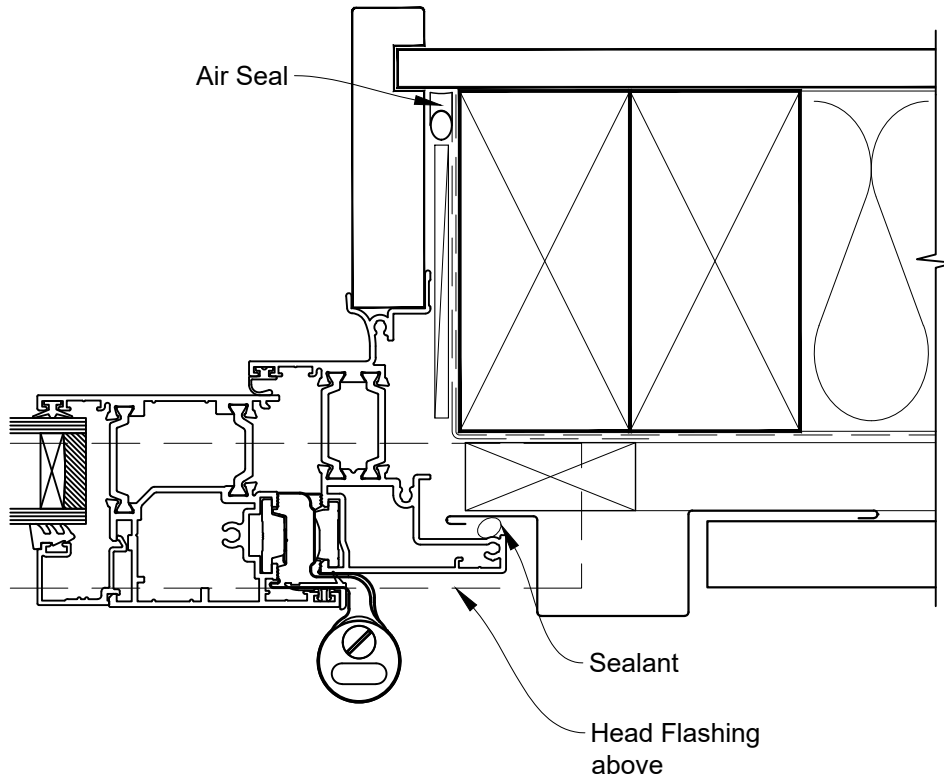

# INSTALLATION DETAIL - METRO THERMAL HEART HINGE DOOR OPEN OUT ON PROFILE METAL CAVITY CONSTRUCTION

Date: 01.03.23

Scale: 1:2

CAD Ref.: TMHOPM-CH

# INSTALLATION DETAIL - METRO THERMAL HEART HINGE DOOR OPEN OUT ON PROFILE METAL CAVITY CONSTRUCTION

Date: 01.03.23

Scale: 1:2

CAD Ref.: TMHOPM-CJ

# INSTALLATION DETAIL - METRO THERMAL HEART HINGE DOOR OPEN OUT ON PROFILE METAL CAVITY CONSTRUCTION

Date: 01.03.23

Scale: 1:2

CAD Ref.: TMHOPM-CS

# INSTALLATION DETAIL - METRO THERMAL HEART HINGE DOOR OPEN OUT ON PROFILE METAL DIRECT FIXED CLADDING

Date: 01.03.23

Scale: 1:2

CAD Ref.: TMHOPM-DH