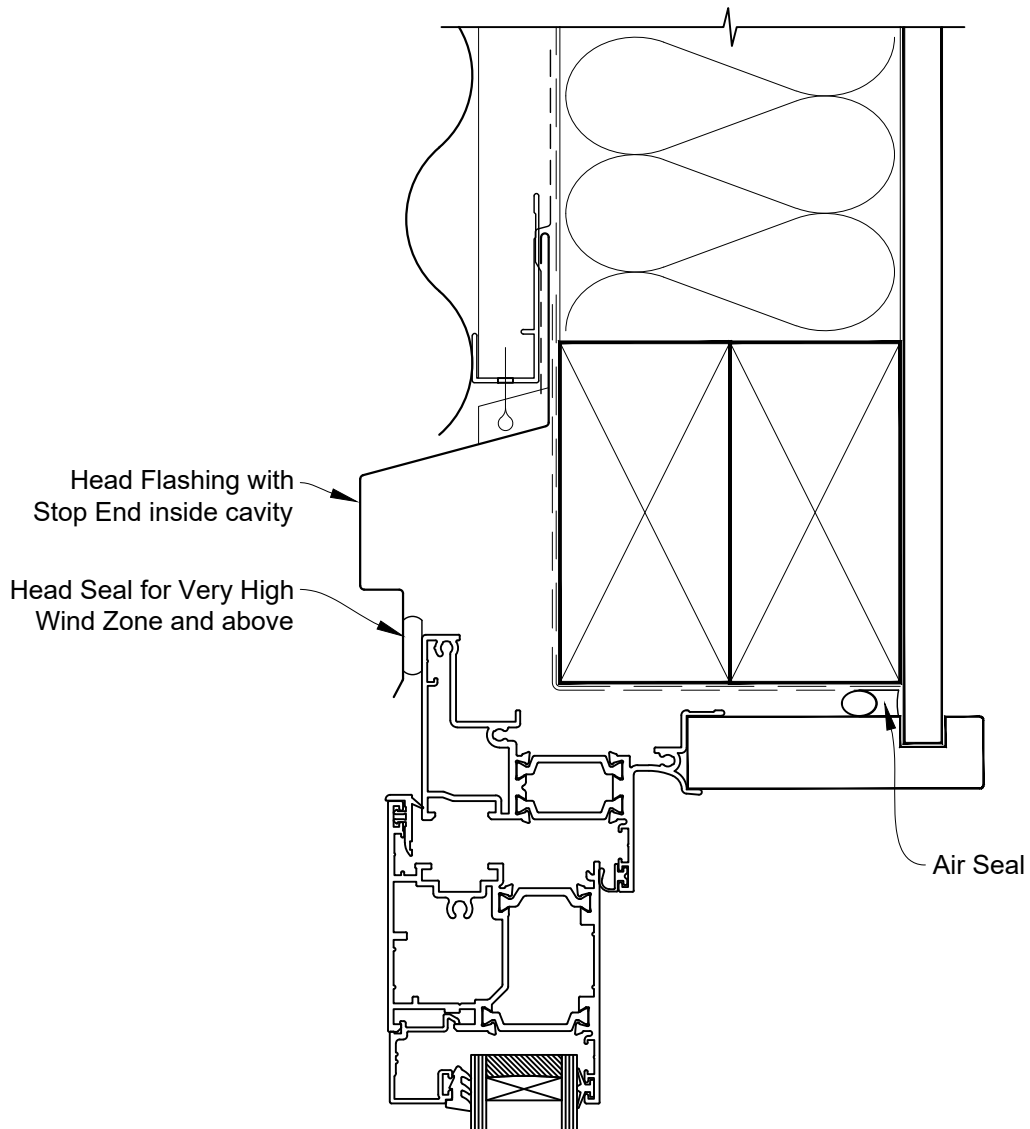

# INSTALLATION DETAIL - METRO THERMAL HEART HINGE DOOR OPEN OUT ON PROFILE METAL CAVITY CONSTRUCTION

Date: 01.03.23

Scale: 1:2

CAD Ref.: TMHOPM-CH

# INSTALLATION DETAIL - METRO THERMAL HEART HINGE DOOR OPEN OUT ON PROFILE METAL CAVITY CONSTRUCTION

Date: 01.03.23

Scale: 1:2

CAD Ref.: TMHOPM-CJ

# INSTALLATION DETAIL - METRO THERMAL HEART HINGE DOOR OPEN OUT ON PROFILE METAL CAVITY CONSTRUCTION

Date: 01.03.23

Scale: 1:2

CAD Ref.: TMHOPM-CS

# INSTALLATION DETAIL - METRO THERMAL HEART HINGE DOOR OPEN OUT ON PROFILE METAL DIRECT FIXED CLADDING

Date: 01.03.23

Scale: 1:2

CAD Ref.: TMHOPM-DH