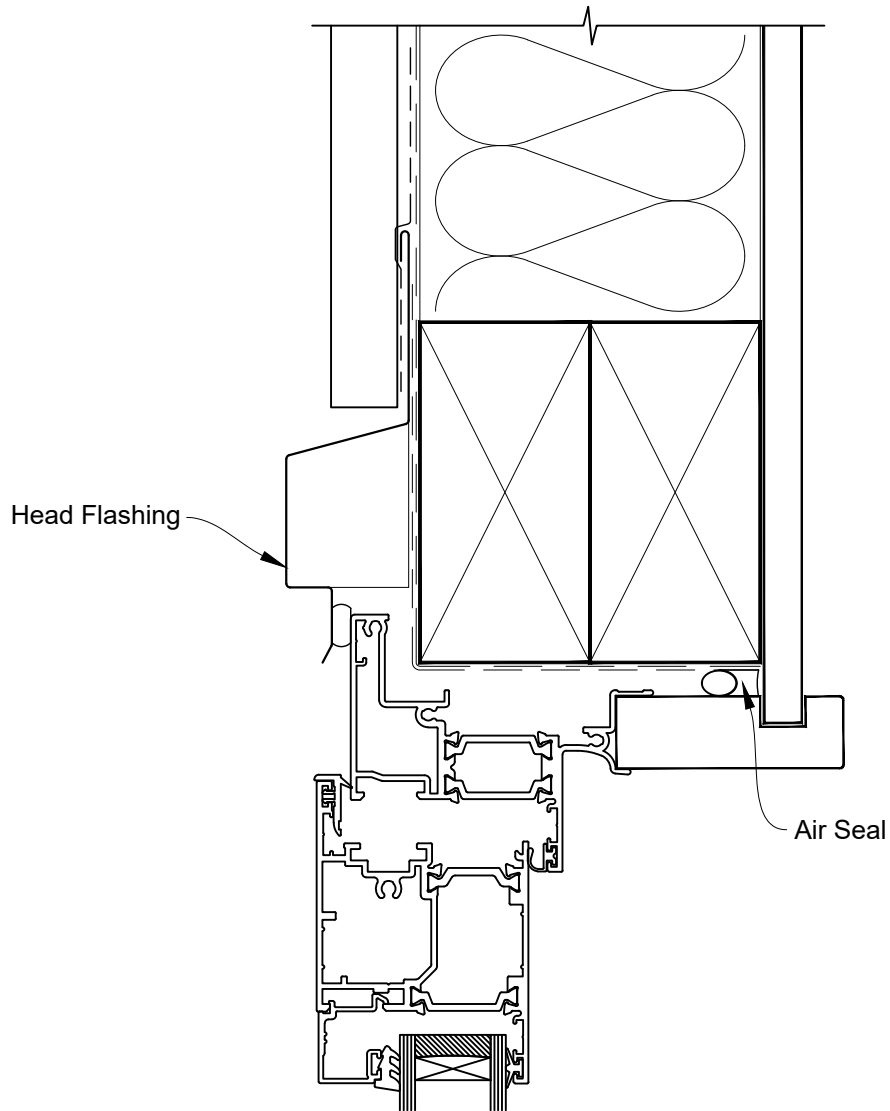

# INSTALLATION DETAIL - METRO THERMAL HEART HINGE DOOR OPEN OUT ON PROFILE METAL CAVITY CONSTRUCTION

Date: 01.03.23

Scale: 1:2

CAD Ref.: TMHOPM-CJ

# INSTALLATION DETAIL - METRO THERMAL HEART HINGE DOOR OPEN OUT ON PROFILE METAL CAVITY CONSTRUCTION

Date: 01.03.23

Scale: 1:2

CAD Ref.: TMHOPM-CS

# INSTALLATION DETAIL - METRO THERMAL HEART HINGE DOOR OPEN OUT ON PROFILE METAL DIRECT FIXED CLADDING

Date: 01.03.23

Scale: 1:2

CAD Ref.: TMHOPM-DH

# INSTALLATION DETAIL - METRO THERMAL HEART HINGE DOOR OPEN OUT ON PROFILE METAL DIRECT FIXED CLADDING

Date: 01.03.23

Scale: 1:2

CAD Ref.: TMHOPM-DJ