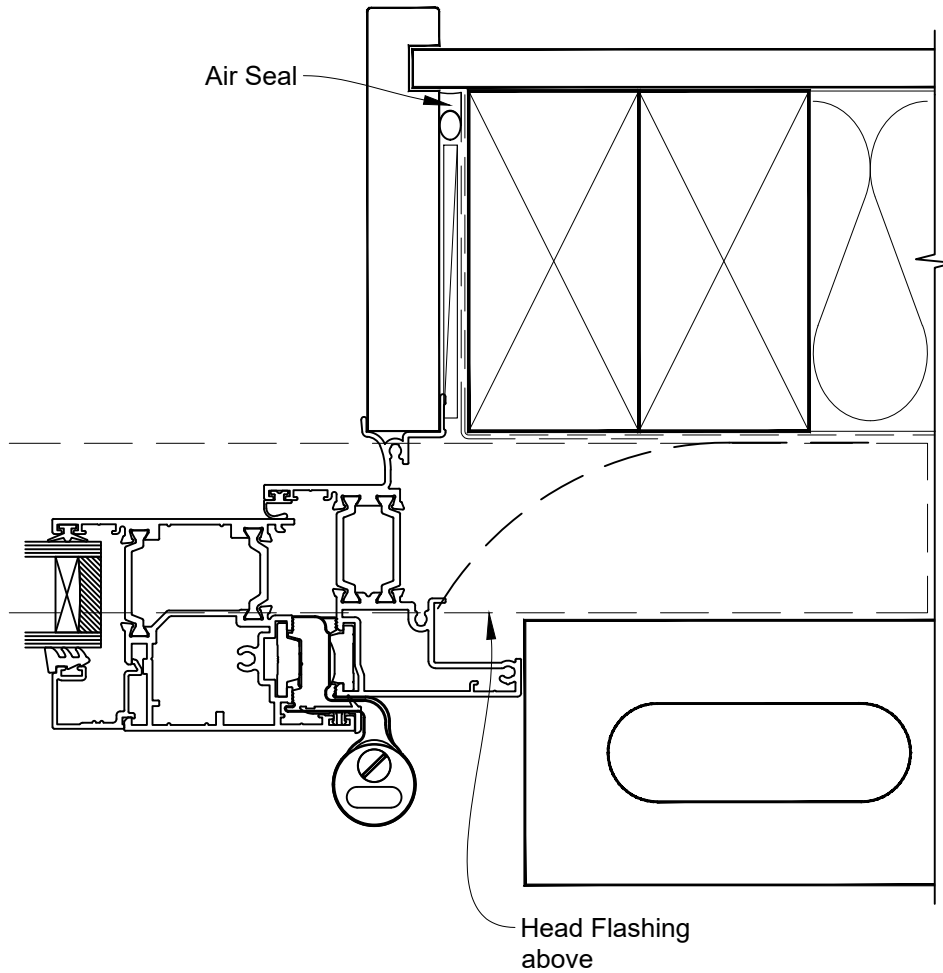

INSTALLATION DETAIL - METRO THERMAL HEART HINGE DOOR OPEN OUT ON BRICK VENEER CAVITY CONSTRUCTION

Date: 01.03.23

Scale: 1:2

CAD Ref.: TMHOBV-CH

INSTALLATION DETAIL - METRO THERMAL HEART HINGE DOOR OPEN OUT ON BRICK VENEER CAVITY CONSTRUCTION

Date: 01.03.23

Scale: 1:2

CAD Ref.: TMHOBV-CJ

INSTALLATION DETAIL - METRO THERMAL HEART HINGE DOOR OPEN OUT ON BRICK VENEER CAVITY CONSTRUCTION

Date: 01.03.23

Scale: 1:2

CAD Ref.: TMHOBV-CS