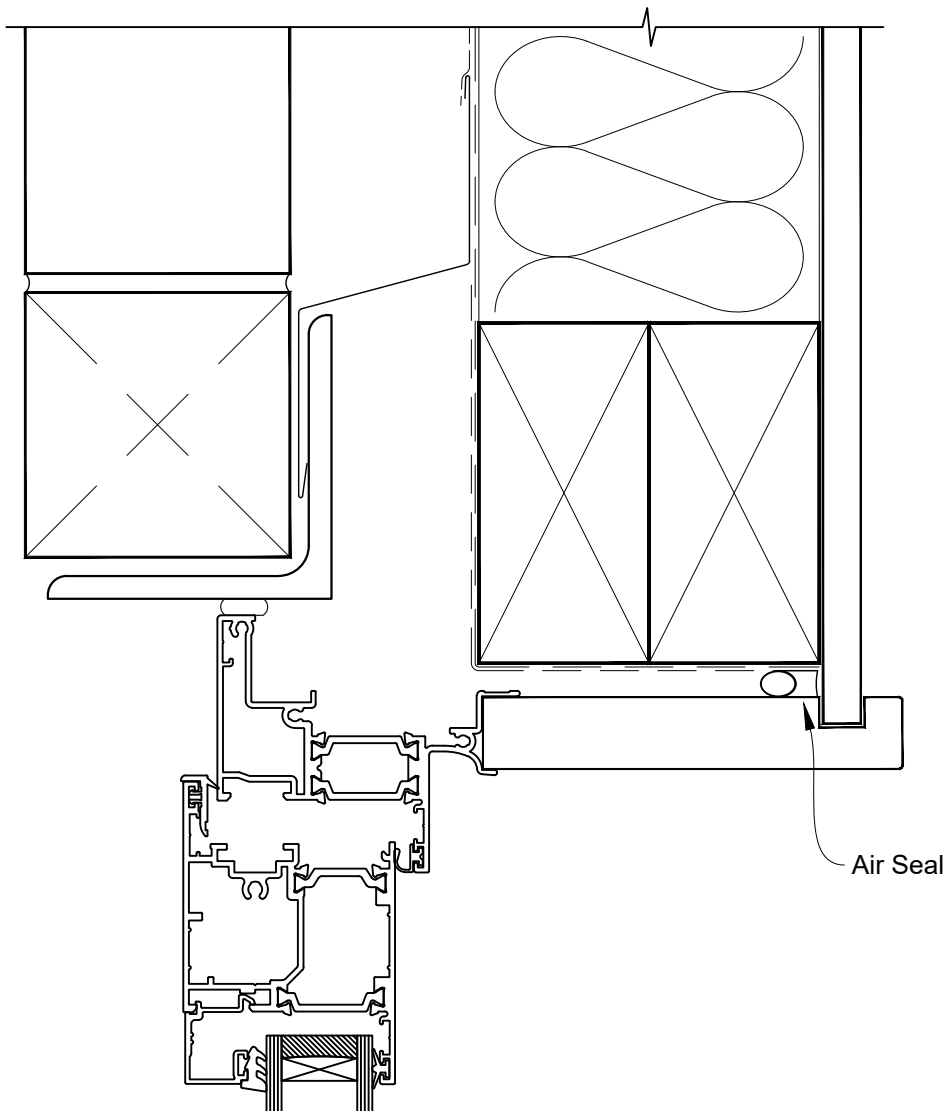

INSTALLATION DETAIL - METRO THERMAL HEART HINGE DOOR OPEN OUT ON BRICK VENEER CAVITY CONSTRUCTION

Date: 01.03.23

Scale: 1:2

CAD Ref.: TMHOBV-CH

INSTALLATION DETAIL - METRO THERMAL HEART HINGE DOOR OPEN OUT ON BRICK VENEER CAVITY CONSTRUCTION

Date: 01.03.23

Scale: 1:2

CAD Ref.: TMHOBV-CJ

INSTALLATION DETAIL - METRO THERMAL HEART HINGE DOOR OPEN OUT ON BRICK VENEER CAVITY CONSTRUCTION

Date: 01.03.23

Scale: 1:2

CAD Ref.: TMHOBV-CS