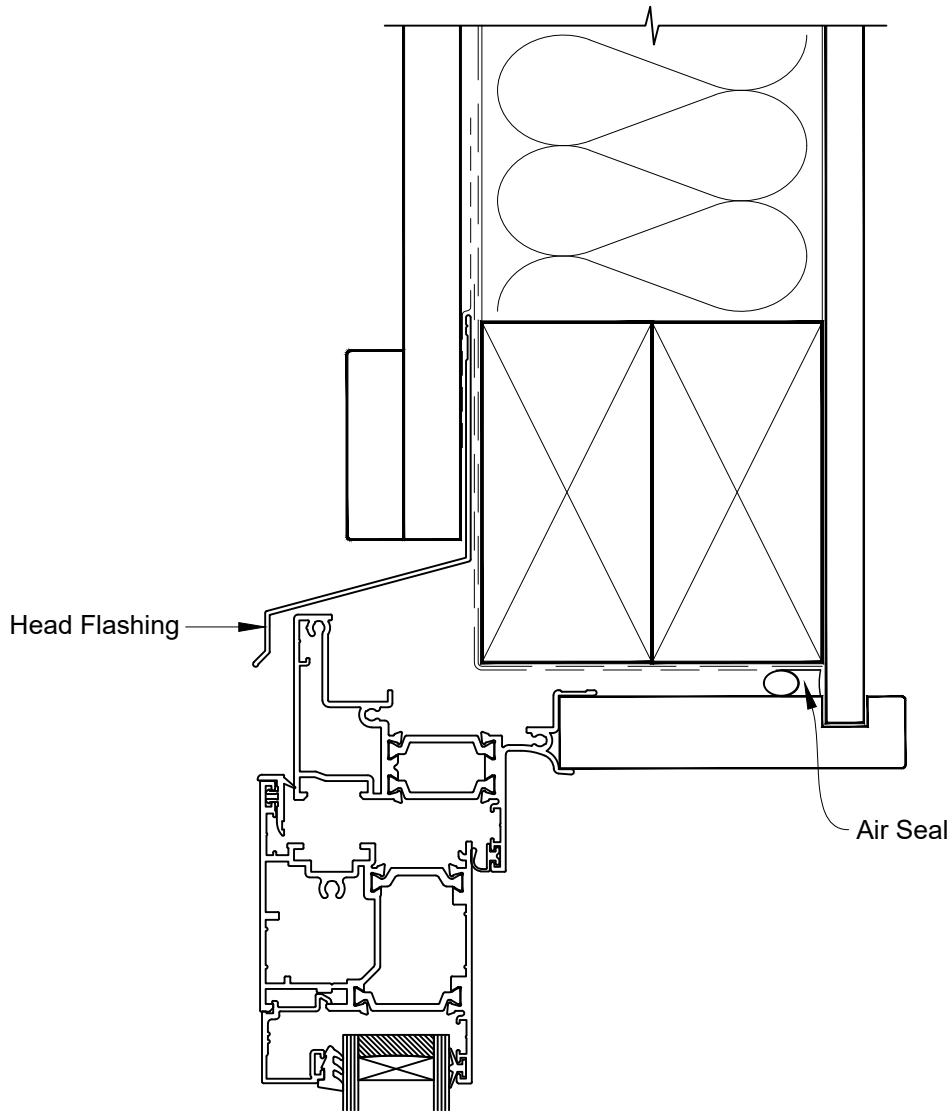

INSTALLATION DETAIL - METRO THERMAL HEART HINGE DOOR OPEN OUT ON BOARD AND BATTEN CAVITY CONSTRUCTION

Date: 01.03.23

Scale: 1:2

CAD Ref.: TMHOBB-CH

INSTALLATION DETAIL - METRO THERMAL HEART HINGE DOOR OPEN OUT ON BOARD AND BATTEN CAVITY CONSTRUCTION

Date: 01.03.23

Scale: 1:2

CAD Ref.: TMHOBB-CJ

INSTALLATION DETAIL - METRO THERMAL HEART HINGE DOOR OPEN OUT ON BOARD AND BATTEN CAVITY CONSTRUCTION

Date: 01.03.23

Scale: 1:2

CAD Ref.: TMHOBB-CS

INSTALLATION DETAIL - METRO THERMAL HEART HINGE DOOR OPEN OUT ON BOARD AND BATTEN DIRECT FIXED CLADDING

Date: 01.03.23

Scale: 1:2

CAD Ref.: TMHOBB-DH

INSTALLATION DETAIL - METRO THERMAL HEART HINGE DOOR OPEN OUT ON BOARD AND BATTEN DIRECT FIXED CLADDING

Date: 01.03.23

Scale: 1:2

CAD Ref.: TMHOBB-DJ

INSTALLATION DETAIL - METRO THERMAL HEART HINGE DOOR OPEN OUT ON BOARD AND BATTEN DIRECT FIXED CLADDING

Date: 01.03.23

Scale: 1:2

CAD Ref.: TMHOBB-DS