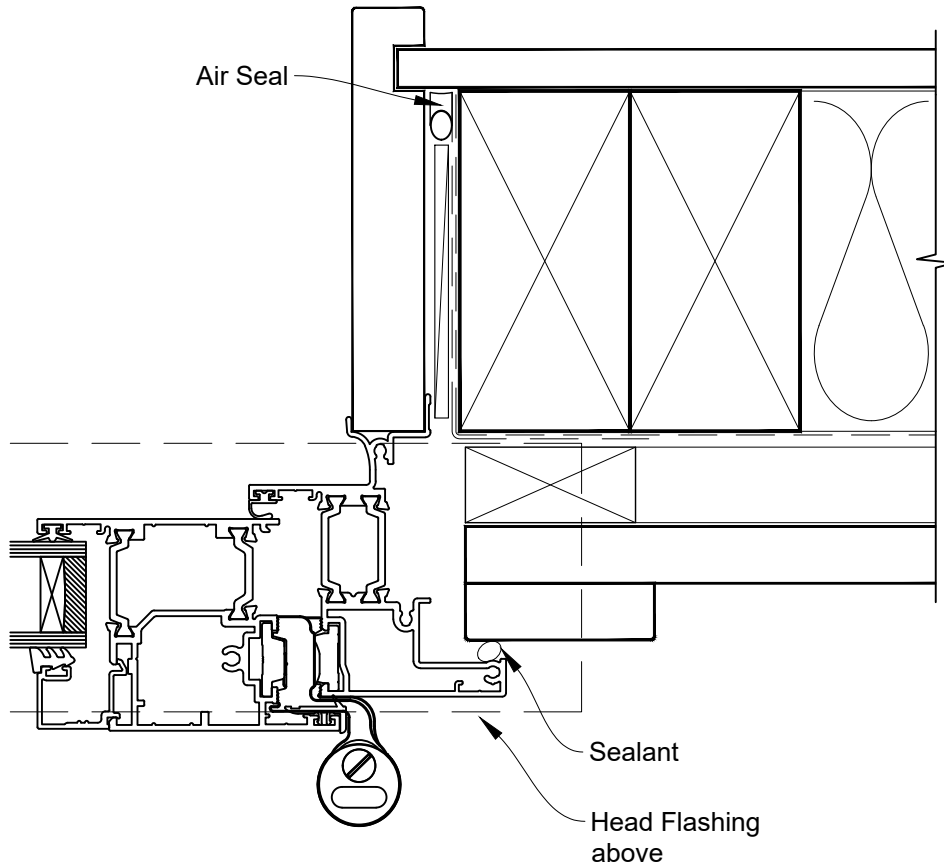

INSTALLATION DETAIL - METRO THERMAL HEART HINGE DOOR OPEN OUT ON BOARD AND BATTEN CAVITY CONSTRUCTION

Date: 01.03.23

Scale: 1:2

CAD Ref.: TMHOBB-CH

INSTALLATION DETAIL - METRO THERMAL HEART HINGE DOOR OPEN OUT ON BOARD AND BATTEN CAVITY CONSTRUCTION

Date: 01.03.23

Scale: 1:2

CAD Ref.: TMHOBB-CJ

INSTALLATION DETAIL - METRO THERMAL HEART HINGE DOOR OPEN OUT ON BOARD AND BATTEN CAVITY CONSTRUCTION

Date: 01.03.23

Scale: 1:2

CAD Ref.: TMHOBB-CS

INSTALLATION DETAIL - METRO THERMAL HEART HINGE DOOR OPEN OUT ON BOARD AND BATTEN DIRECT FIXED CLADDING

Date: 01.03.23

Scale: 1:2

CAD Ref.: TMHOBB-DH

INSTALLATION DETAIL - METRO THERMAL HEART HINGE DOOR OPEN OUT ON BOARD AND BATTEN DIRECT FIXED CLADDING

Date: 01.03.23

Scale: 1:2

CAD Ref.: TMHOBB-DJ

INSTALLATION DETAIL - METRO THERMAL HEART HINGE DOOR OPEN OUT ON BOARD AND BATTEN DIRECT FIXED CLADDING

Date: 01.03.23

Scale: 1:2

CAD Ref.: TMHOBB-DS