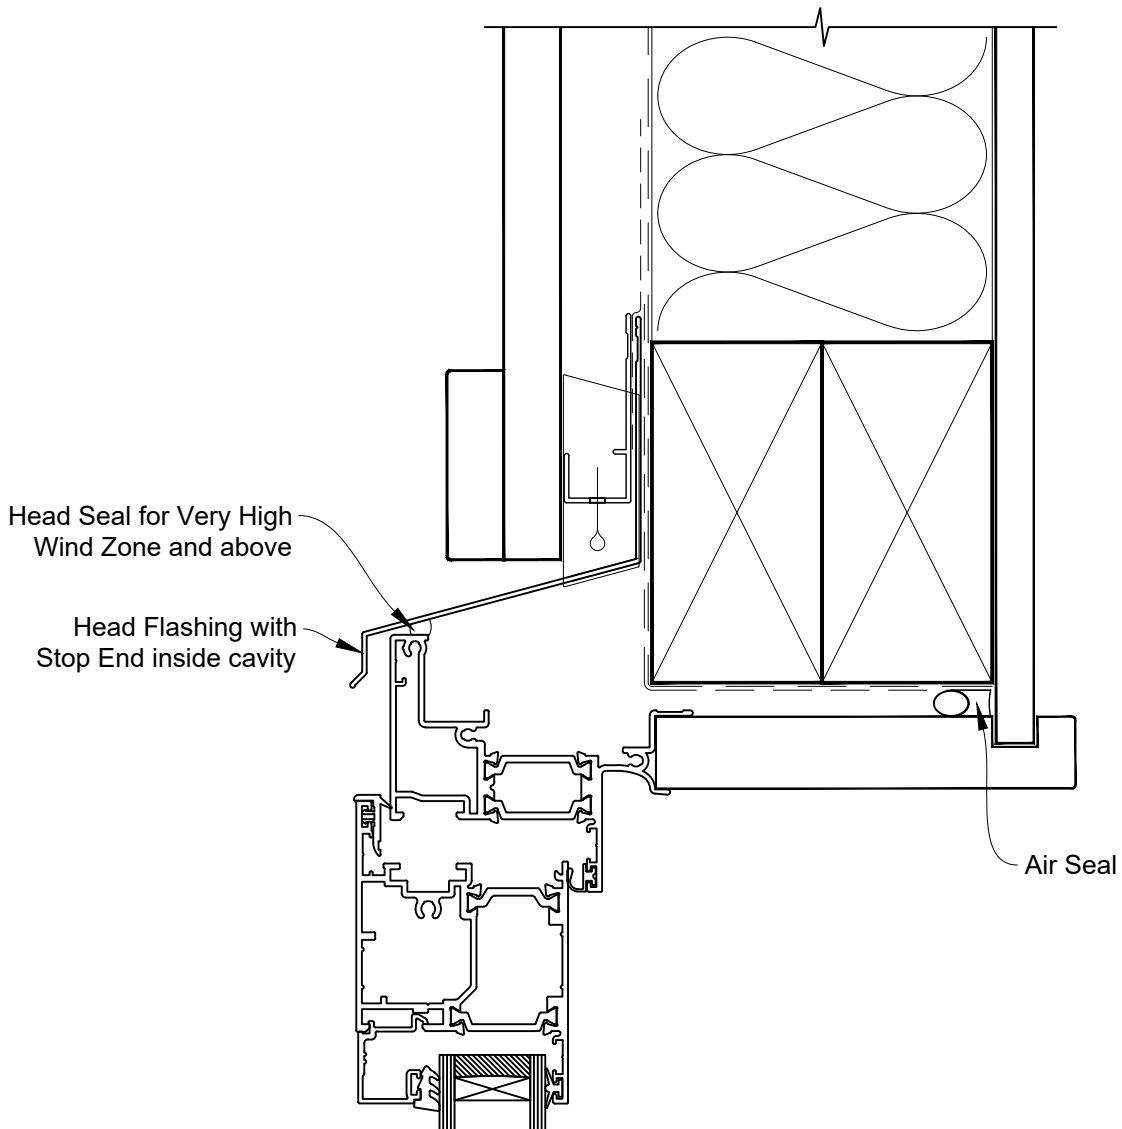

INSTALLATION DETAIL - METRO THERMAL HEART HINGE DOOR OPEN OUT ON BOARD AND BATTEN CAVITY CONSTRUCTION

Date: 01.03.23

Scale: 1:2

CAD Ref.: TMHOBB-CH

INSTALLATION DETAIL - METRO THERMAL HEART HINGE DOOR OPEN OUT ON BOARD AND BATTEN CAVITY CONSTRUCTION

Date: 01.03.23

Scale: 1:2

CAD Ref.: TMHOBB-CJ

INSTALLATION DETAIL - METRO THERMAL HEART HINGE DOOR OPEN OUT ON BOARD AND BATTEN CAVITY CONSTRUCTION

Date: 01.03.23

Scale: 1:2

CAD Ref.: TMHOBB-CS

INSTALLATION DETAIL - METRO THERMAL HEART HINGE DOOR OPEN OUT ON BOARD AND BATTEN DIRECT FIXED CLADDING

Date: 01.03.23

Scale: 1:2

CAD Ref.: TMHOBB-DH

INSTALLATION DETAIL - METRO THERMAL HEART HINGE DOOR OPEN OUT ON BOARD AND BATTEN DIRECT FIXED CLADDING

Date: 01.03.23

Scale: 1:2

CAD Ref.: TMHOBB-DJ

INSTALLATION DETAIL - METRO THERMAL HEART HINGE DOOR OPEN OUT ON BOARD AND BATTEN DIRECT FIXED CLADDING

Date: 01.03.23

Scale: 1:2

CAD Ref.: TMHOBB-DS