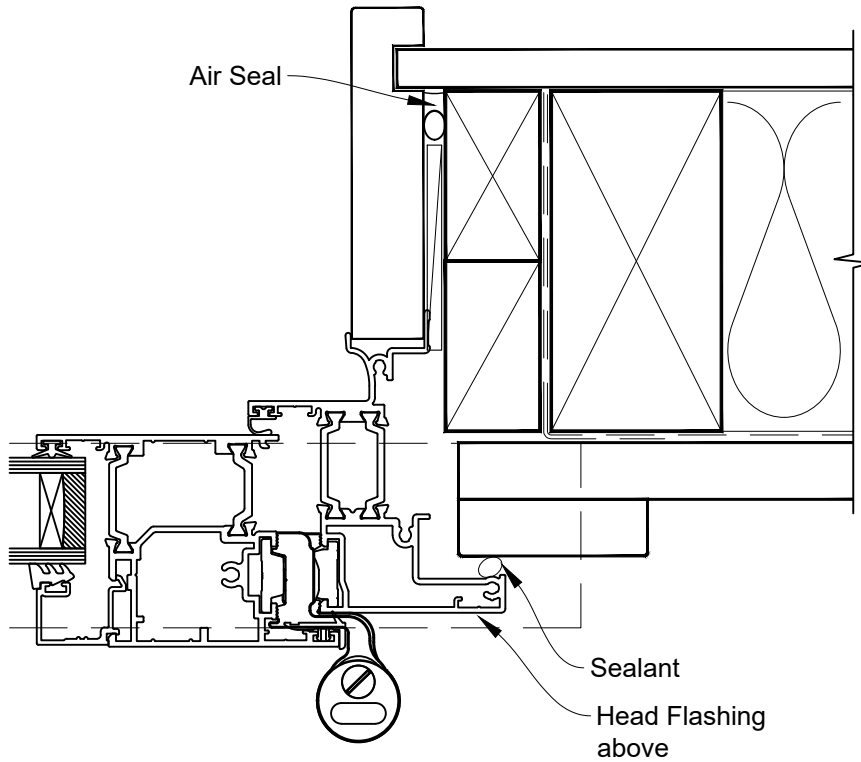

INSTALLATION DETAIL - METRO THERMAL HEART HINGE DOOR OPEN OUT ON BOARD AND BATTEN CAVITY CONSTRUCTION

Date: 01.03.23

Scale: 1:2

CAD Ref.: TMHOBB-CH

INSTALLATION DETAIL - METRO THERMAL HEART HINGE DOOR OPEN OUT ON BOARD AND BATTEN CAVITY CONSTRUCTION

Date: 01.03.23

Scale: 1:2

CAD Ref.: TMHOBB-DH

INSTALLATION DETAIL - METRO THERMAL HEART HINGE DOOR OPEN OUT ON BOARD AND BATTEN DIRECT FIXED CLADDING

Date: 01.03.23

Scale: 1:2

CAD Ref.: TMHOBB-DJ

INSTALLATION DETAIL - METRO THERMAL HEART HINGE DOOR OPEN OUT ON BOARD AND BATTEN DIRECT FIXED CLADDING

Date: 01.03.23

Scale: 1:2

CAD Ref.: TMHOBB-DS