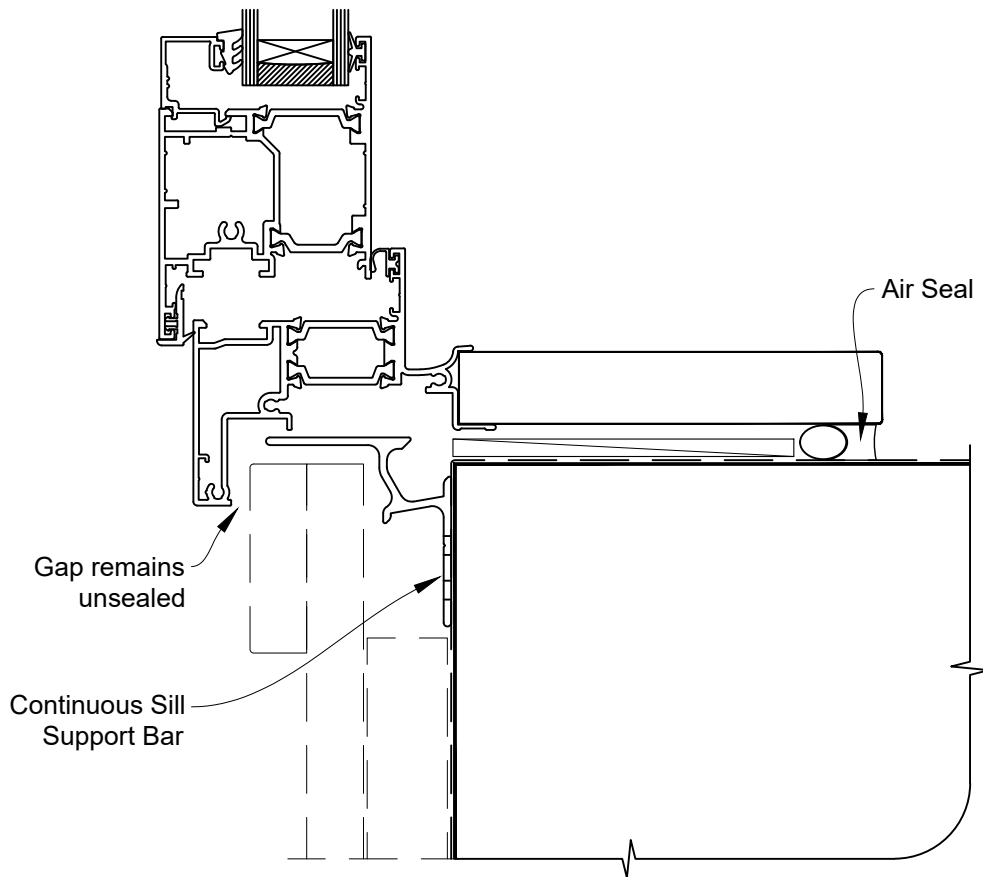

INSTALLATION DETAIL - METRO THERMAL HEART HINGE DOOR OPEN OUT ON BOARD AND BATTEN CAVITY CONSTRUCTION

Date: 01.03.23

Scale: 1:2

CAD Ref.: TMHOBB-CH

INSTALLATION DETAIL - METRO THERMAL HEART HINGE DOOR OPEN OUT ON BOARD AND BATTEN CAVITY CONSTRUCTION

Date: 01.03.23

Scale: 1:2

CAD Ref.: TMHOBB-CJ

INSTALLATION DETAIL - METRO THERMAL HEART HINGE DOOR OPEN OUT ON BOARD AND BATTEN CAVITY CONSTRUCTION

Date: 01.03.23

Scale: 1:2

CAD Ref.: TMHOBB-CS

INSTALLATION DETAIL - METRO THERMAL HEART HINGE DOOR OPEN OUT ON BOARD AND BATTEN DIRECT FIXED CLADDING

Date: 01.03.23

Scale: 1:2

CAD Ref.: TMHOBB-DH

INSTALLATION DETAIL - METRO THERMAL HEART HINGE DOOR OPEN OUT ON BOARD AND BATTEN DIRECT FIXED CLADDING

Date: 01.03.23

Scale: 1:2

CAD Ref.: TMHOBB-DJ

INSTALLATION DETAIL - METRO THERMAL HEART HINGE DOOR OPEN OUT ON BOARD AND BATTEN DIRECT FIXED CLADDING

Date: 01.03.23

Scale: 1:2

CAD Ref.: TMHOBB-DS