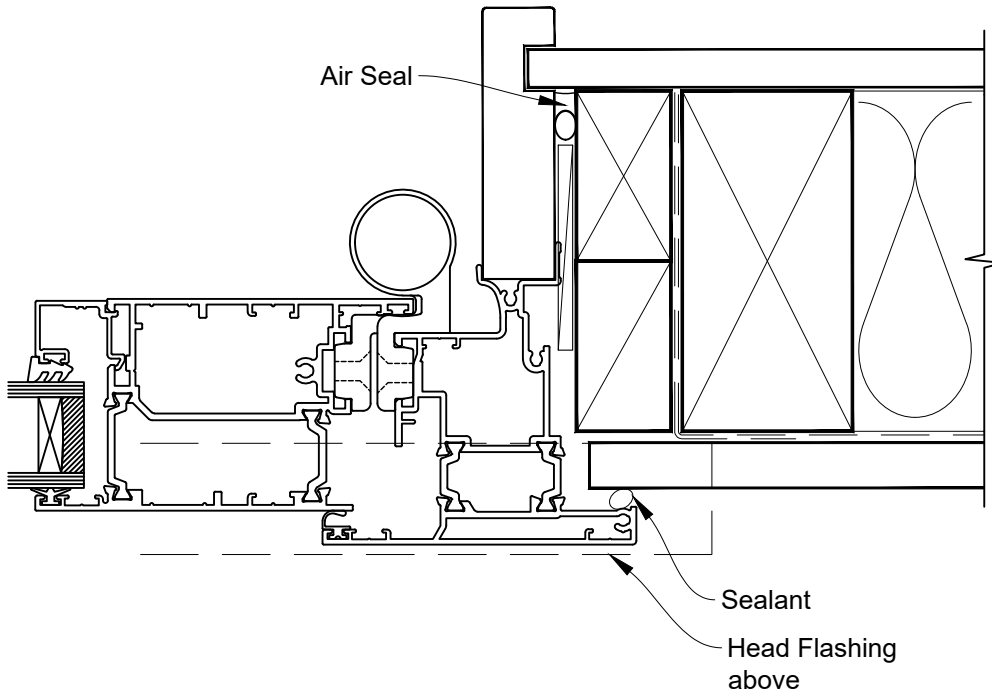

# INSTALLATION DETAIL - METRO THERMAL HEART HINGE DOOR OPEN IN ON FLAT SHEET DIRECT FIXED CLADDING

Date: 01.11.23

Scale: 1:2

CAD Ref.: TMHIFS-DH

# INSTALLATION DETAIL - METRO THERMAL HEART HINGE DOOR OPEN IN ON FLAT SHEET DIRECT FIXED CLADDING

Date: 01.11.23

Scale: 1:2

CAD Ref.: TMHIFS-DJ