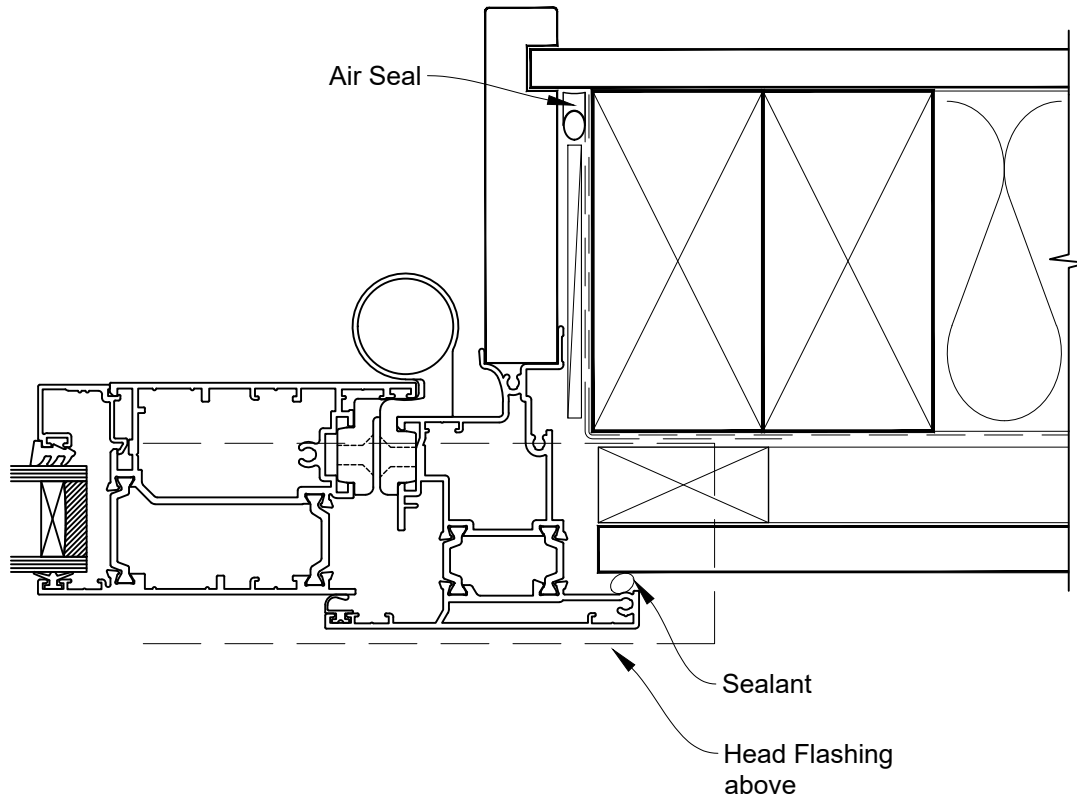

# INSTALLATION DETAIL - METRO THERMAL HEART HINGE DOOR OPEN IN ON FLAT SHEET CAVITY CONSTRUCTION

Date: 01.11.23

Scale: 1:2

CAD Ref.: TMHIFS-CH

# INSTALLATION DETAIL - METRO THERMAL HEART HINGE DOOR OPEN IN ON FLAT SHEET CAVITY CONSTRUCTION

Date: 01.11.23

Scale: 1:2

CAD Ref.: TMHIFS-CJ

# INSTALLATION DETAIL - METRO THERMAL HEART HINGE DOOR OPEN IN ON FLAT SHEET CAVITY CONSTRUCTION

Date: 01.11.23

Scale: 1:2

CAD Ref.: TMHIFS-CS