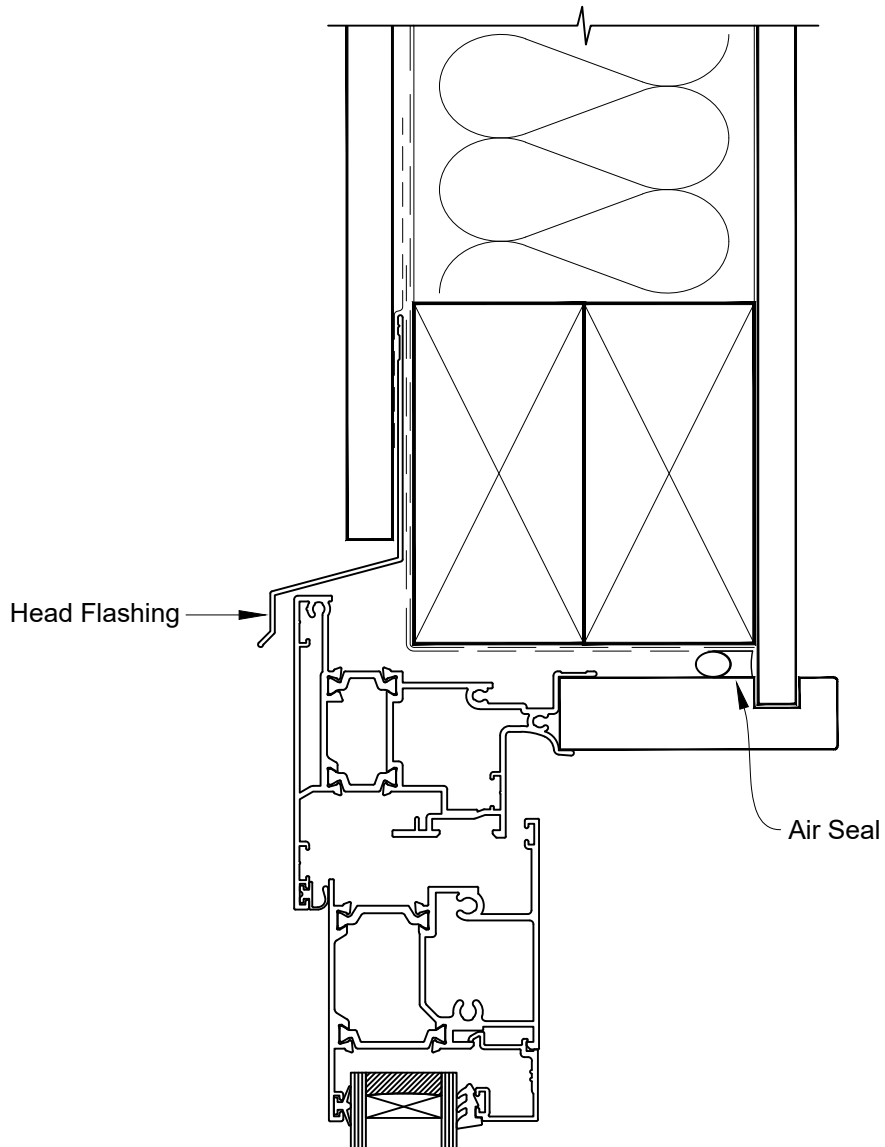

# INSTALLATION DETAIL - METRO THERMAL HEART HINGE DOOR OPEN IN ON FLAT SHEET CAVITY CONSTRUCTION

Date: 01.11.23

Scale: 1:2

CAD Ref.: TMHIFS-CJ

# INSTALLATION DETAIL - METRO THERMAL HEART HINGE DOOR OPEN IN ON FLAT SHEET CAVITY CONSTRUCTION

Date: 01.11.23

Scale: 1:2

CAD Ref.: TMHIFS-CS

# INSTALLATION DETAIL - METRO THERMAL HEART HINGE DOOR OPEN IN ON FLAT SHEET DIRECT FIXED CLADDING

Date: 01.11.23

Scale: 1:2

CAD Ref.: TMHIFS-DH

# INSTALLATION DETAIL - METRO THERMAL HEART HINGE DOOR OPEN IN ON FLAT SHEET DIRECT FIXED CLADDING

Date: 01.11.23

Scale: 1:2

CAD Ref.: TMHIFS-DJ