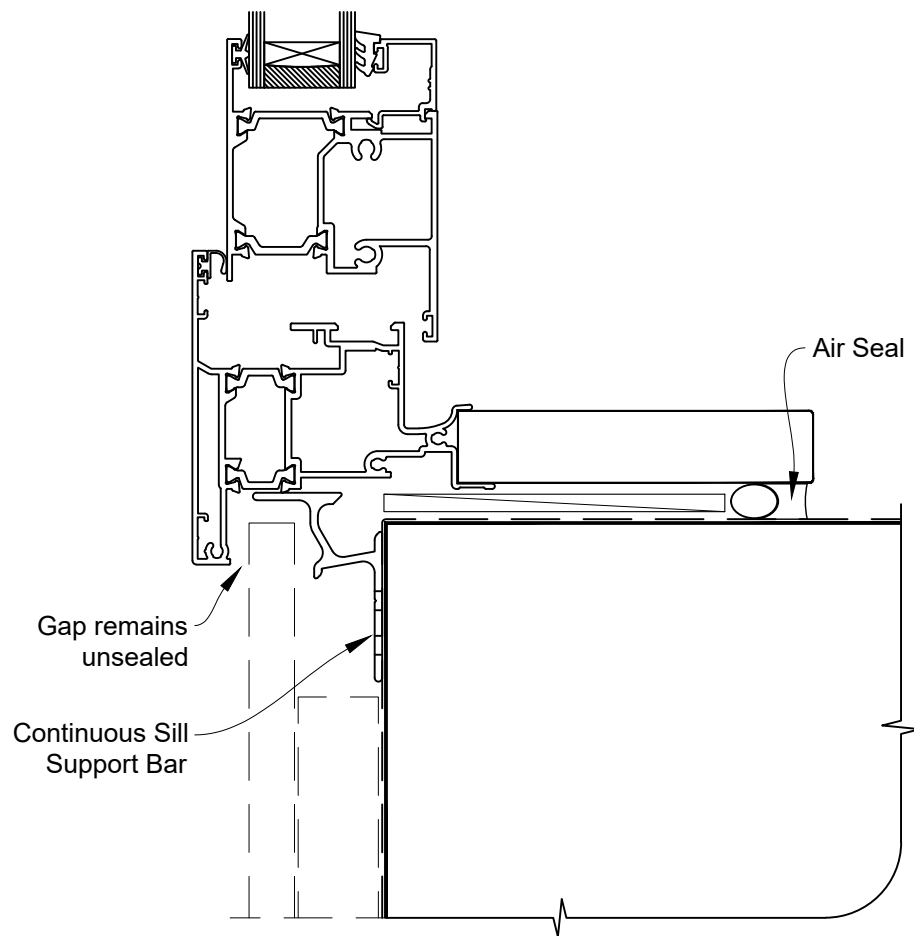

# INSTALLATION DETAIL - METRO THERMAL HEART HINGE DOOR OPEN IN ON FLAT SHEET CAVITY CONSTRUCTION

Date: 01.11.23

Scale: 1:2

CAD Ref.: TMHIFS-CH

# INSTALLATION DETAIL - METRO THERMAL HEART HINGE DOOR OPEN IN ON FLAT SHEET CAVITY CONSTRUCTION

Date: 01.11.23

Scale: 1:2

CAD Ref.: TMHIFS-CJ

# INSTALLATION DETAIL - METRO THERMAL HEART HINGE DOOR OPEN IN ON FLAT SHEET CAVITY CONSTRUCTION

Date: 01.11.23

Scale: 1:2

CAD Ref.: TMHIFS-CS

# INSTALLATION DETAIL - METRO THERMAL HEART HINGE DOOR OPEN IN ON FLAT SHEET DIRECT FIXED CLADDING

Date: 01.11.23

Scale: 1:2

CAD Ref.: TMHIFS-DH