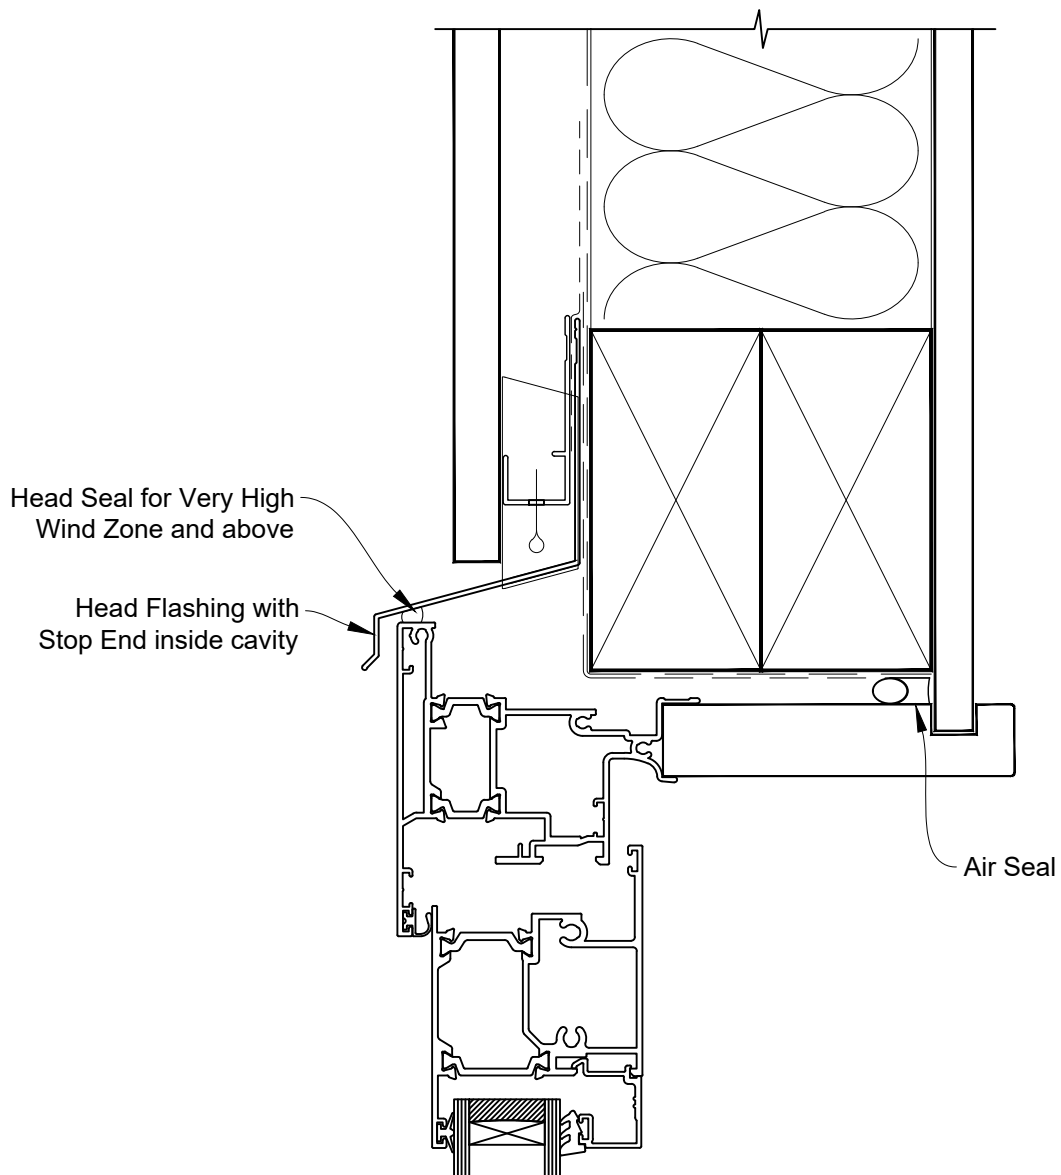

# INSTALLATION DETAIL - METRO THERMAL HEART HINGE DOOR OPEN IN ON FLAT SHEET CAVITY CONSTRUCTION

Date: 01.11.23

Scale: 1:2

CAD Ref.: TMHIFS-CH

# INSTALLATION DETAIL - METRO THERMAL HEART HINGE DOOR OPEN IN ON FLAT SHEET CAVITY CONSTRUCTION

Date: 01.11.23

Scale: 1:2

CAD Ref.: TMHIFS-CJ

# INSTALLATION DETAIL - METRO THERMAL HEART HINGE DOOR OPEN IN ON FLAT SHEET CAVITY CONSTRUCTION

Date: 01.11.23

Scale: 1:2

CAD Ref.: TMHIFS-CS

# INSTALLATION DETAIL - METRO THERMAL HEART HINGE DOOR OPEN IN ON FLAT SHEET DIRECT FIXED CLADDING

Date: 01.11.23

Scale: 1:2

CAD Ref.: TMHIFS-DH