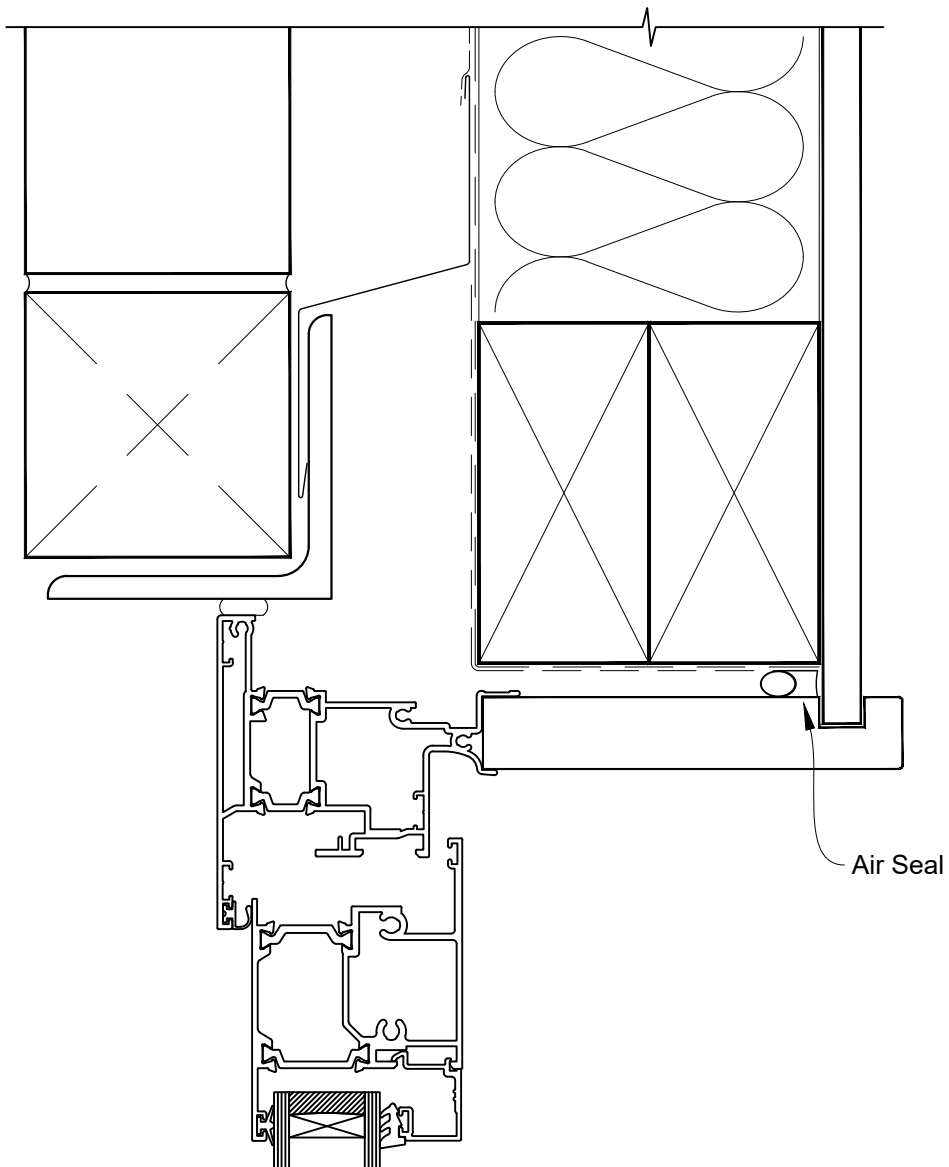

INSTALLATION DETAIL - METRO THERMAL HEART HINGE DOOR OPEN IN ON BRICK VENEER CAVITY CONSTRUCTION

Date: 01.11.23

Scale: 1:2

CAD Ref.: TMHIBV-CH

INSTALLATION DETAIL - METRO THERMAL HEART HINGE DOOR OPEN IN ON BRICK VENEER CAVITY CONSTRUCTION

Date: 01.11.23

Scale: 1:2

CAD Ref.: TMHIBV-CJ

INSTALLATION DETAIL - METRO THERMAL HEART HINGE DOOR OPEN IN ON BRICK VENEER CAVITY CONSTRUCTION

Date: 01.11.23

Scale: 1:2

CAD Ref.: TMHIBV-CS