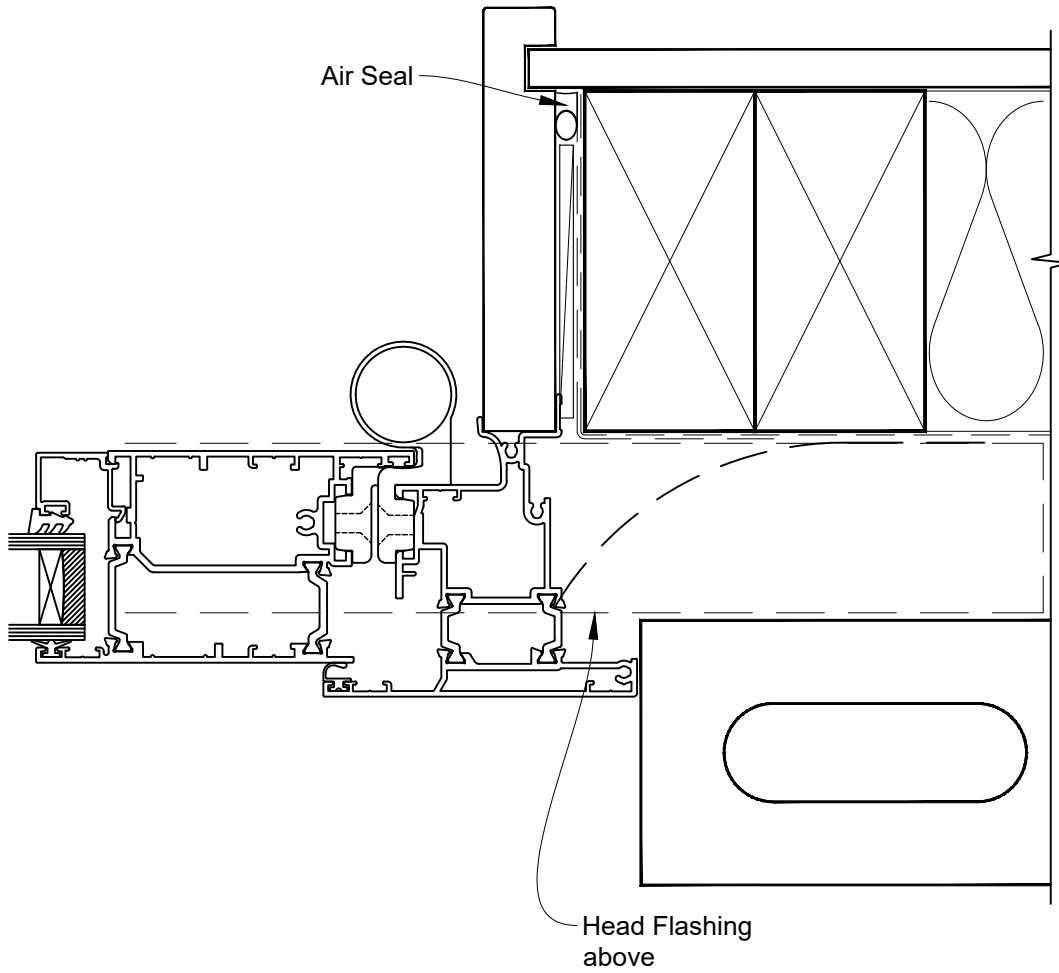

INSTALLATION DETAIL - METRO THERMAL HEART HINGE DOOR OPEN IN ON BRICK VENEER CAVITY CONSTRUCTION

Date: 01.11.23

Scale: 1:2

CAD Ref.: TMHIBV-CH

INSTALLATION DETAIL - METRO THERMAL HEART HINGE DOOR OPEN IN ON BRICK VENEER CAVITY CONSTRUCTION

Date: 01.11.23

Scale: 1:2

CAD Ref.: TMHIBV-CJ

INSTALLATION DETAIL - METRO THERMAL HEART HINGE DOOR OPEN IN ON BRICK VENEER CAVITY CONSTRUCTION

Date: 01.11.23

Scale: 1:2

CAD Ref.: TMHIBV-CS