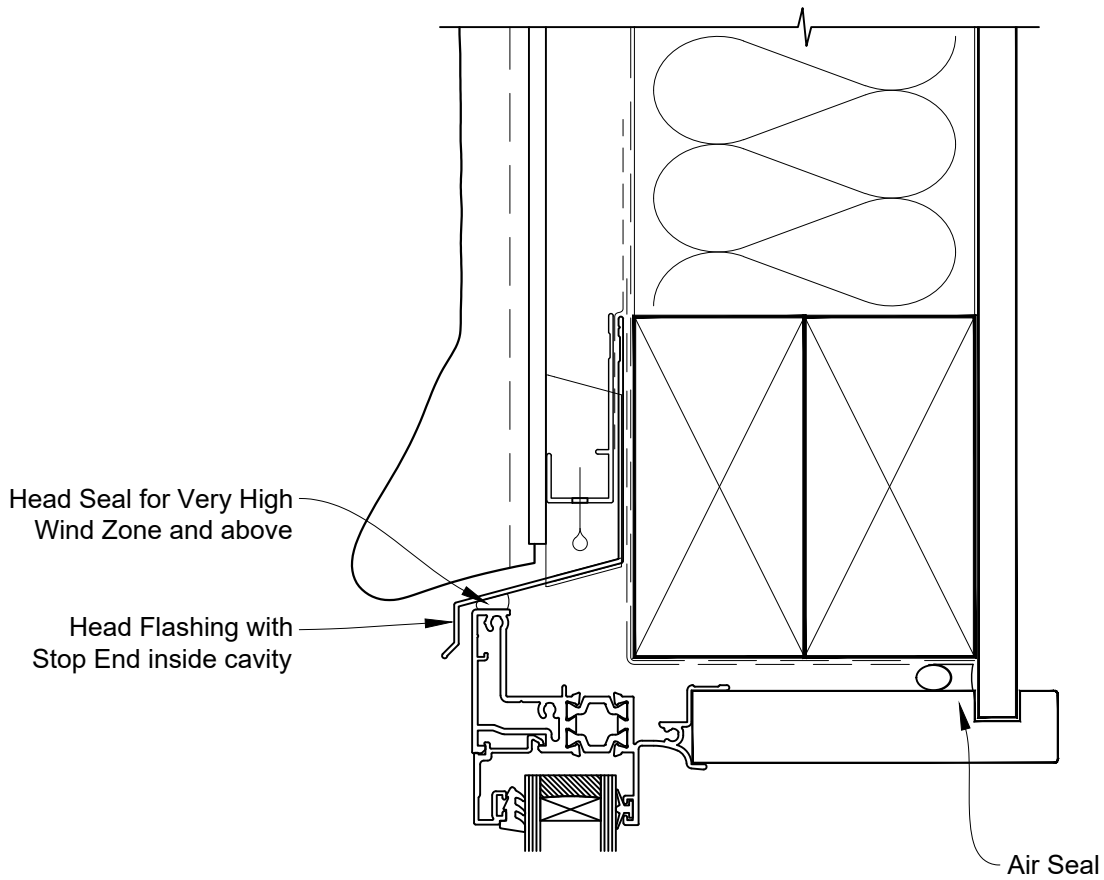

INSTALLATION DETAIL - 44mm METRO THERMAL HEART AWNING WINDOW ON STUCCO CAVITY CONSTRUCTION

Date: 01.03.23

Scale: 1:2

CAD Ref.: TM44AWST-CH

INSTALLATION DETAIL - 44mm METRO THERMAL HEART AWNING WINDOW ON STUCCO CAVITY CONSTRUCTION

Date: 01.03.23

Scale: 1:2

CAD Ref.: TM44AWST-CJ

INSTALLATION DETAIL - 44mm METRO THERMAL HEART AWNING WINDOW ON STUCCO CAVITY CONSTRUCTION

Date: 01.03.23

Scale: 1:2

CAD Ref.: TM44AWST-CS