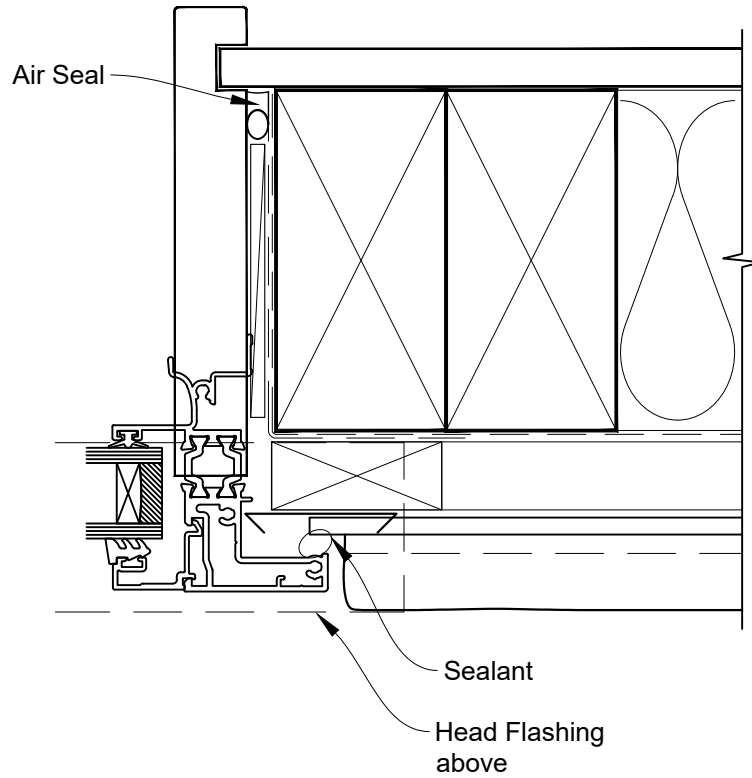

INSTALLATION DETAIL - 44mm METRO THERMAL HEART AWNING WINDOW ON STUCCO CAVITY CONSTRUCTION

Date: 01.03.23

Scale: 1:2

CAD Ref.: TM44AWST-CH

INSTALLATION DETAIL - 44mm METRO THERMAL HEART AWNING WINDOW ON STUCCO CAVITY CONSTRUCTION

Date: 01.03.23

Scale: 1:2

CAD Ref.: TM44AWST-CJ

INSTALLATION DETAIL - 44mm METRO THERMAL HEART AWNING WINDOW ON STUCCO CAVITY CONSTRUCTION

Date: 01.03.23

Scale: 1:2

CAD Ref.: TM44AWST-CS