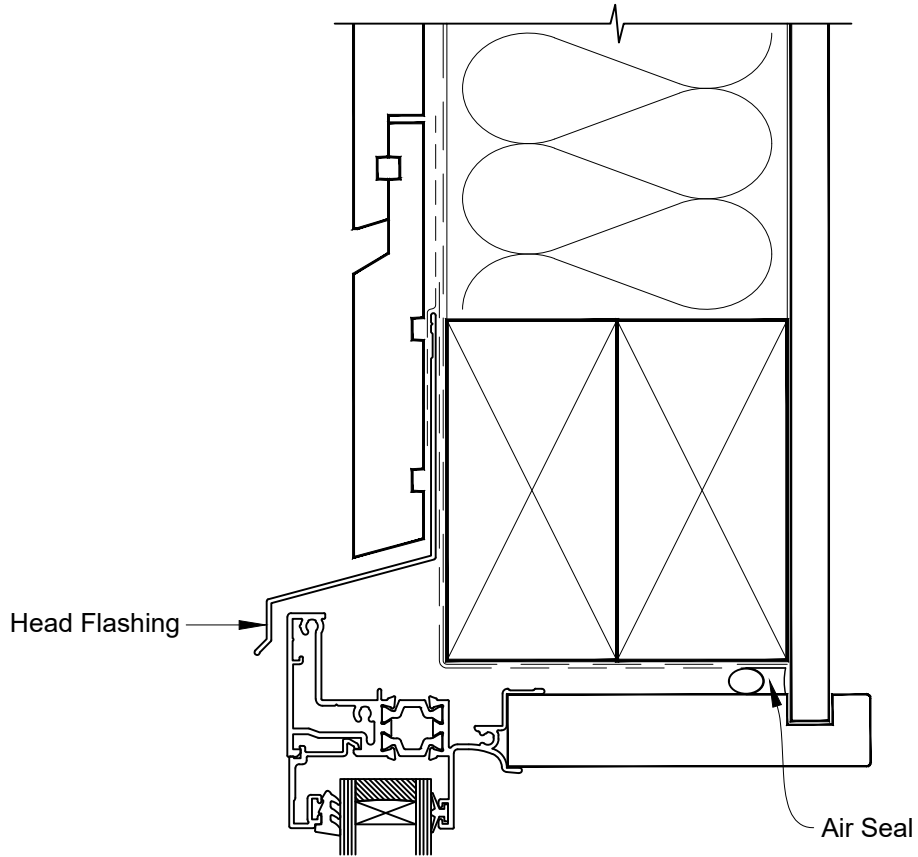

INSTALLATION DETAIL - 44mm METRO THERMAL HEART AWNING WINDOW ON RUSTICATED WEATHERBOARD CAVITY CONSTRUCTION

Date: 01.03.23

Scale: 1:2

CAD Ref.: TM44AWRW-CH

INSTALLATION DETAIL - 44mm METRO THERMAL HEART AWNING WINDOW ON RUSTICATED WEATHERBOARD CAVITY CONSTRUCTION

Date: 01.03.23

Scale: 1:2

CAD Ref.: TM44AWRW-CJ

INSTALLATION DETAIL - 44mm METRO THERMAL HEART AWNING WINDOW ON RUSTICATED WEATHERBOARD CAVITY CONSTRUCTION

Date: 01.03.23

Scale: 1:2

CAD Ref.: TM44AWRW-CS

INSTALLATION DETAIL - 44mm METRO THERMAL HEART AWNING WINDOW ON RUSTICATED WEATHERBOARD DIRECT FIXED CLADDING

Date: 01.03.23

Scale: 1:2

CAD Ref.: TM44AWRW-DH

INSTALLATION DETAIL - 44mm METRO THERMAL HEART AWNING WINDOW ON RUSTICATED WEATHERBOARD DIRECT FIXED CLADDING

Date: 01.03.23

Scale: 1:2

CAD Ref.: TM44AWRW-DJ

INSTALLATION DETAIL - 44mm METRO THERMAL HEART AWNING WINDOW ON RUSTICATED WEATHERBOARD DIRECT FIXED CLADDING

Date: 01.03.23

Scale: 1:2

CAD Ref.: TM44AWRW-DS