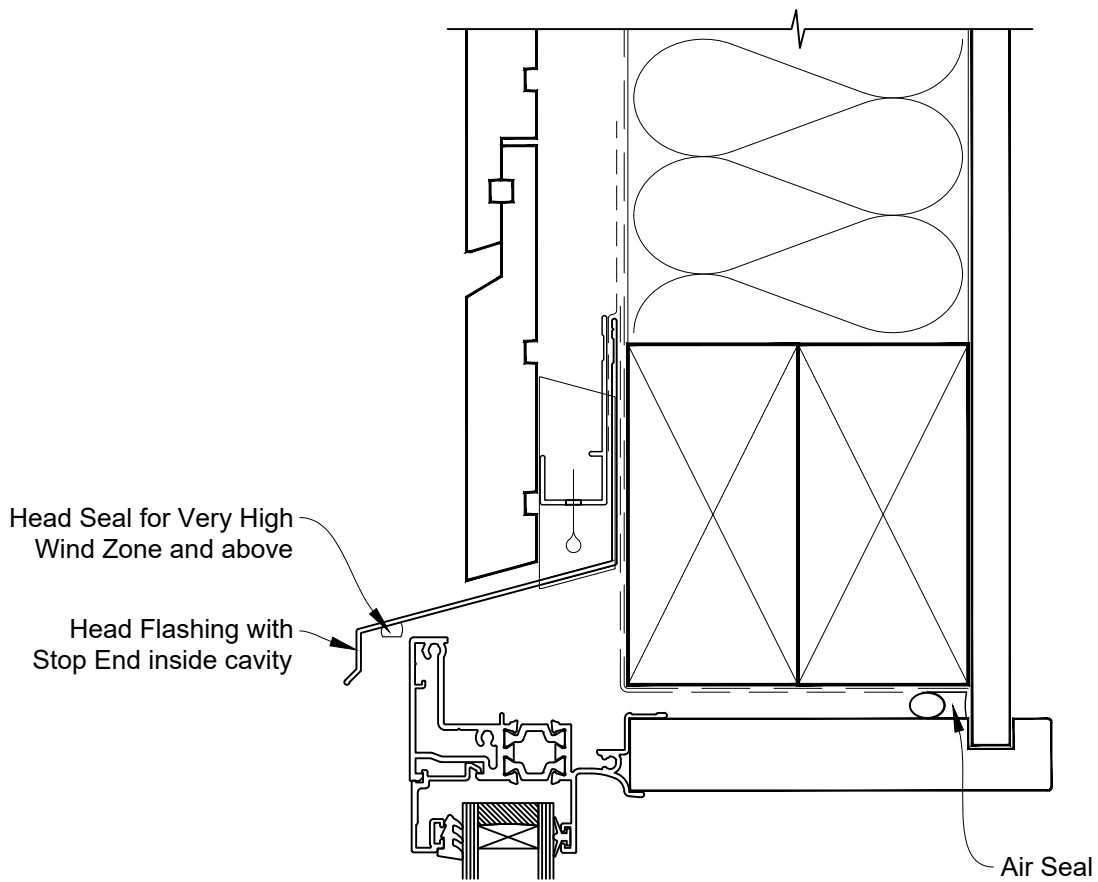

INSTALLATION DETAIL - 44mm METRO THERMAL HEART AWNING WINDOW ON RUSTICATED WEATHERBOARD CAVITY CONSTRUCTION

Date: 01.03.23

Scale: 1:2

CAD Ref.: TM44AWRW-CH

INSTALLATION DETAIL - 44mm METRO THERMAL HEART AWNING WINDOW ON RUSTICATED WEATHERBOARD CAVITY CONSTRUCTION

Date: 01.03.23

Scale: 1:2

CAD Ref.: TM44AWRW-CJ

INSTALLATION DETAIL - 44mm METRO THERMAL HEART AWNING WINDOW ON RUSTICATED WEATHERBOARD CAVITY CONSTRUCTION

Date: 01.03.23

Scale: 1:2

CAD Ref.: TM44AWRW-CS

INSTALLATION DETAIL - 44mm METRO THERMAL HEART AWNING WINDOW ON RUSTICATED WEATHERBOARD DIRECT FIXED CLADDING

Date: 01.03.23

Scale: 1:2

CAD Ref.: TM44AWRW-DS