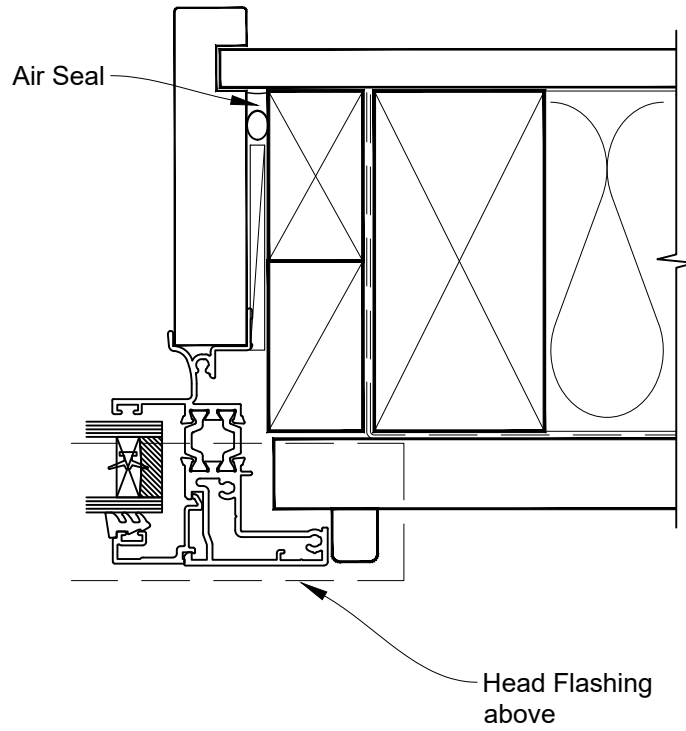

Date: 01.03.23

Scale: 1:2

CAD Ref.: TM44AWRW-DH

INSTALLATION DETAIL - 44mm METRO THERMAL HEART AWNING WINDOW ON RUSTICATED WEATHERBOARD DIRECT FIXED CLADDING

Date: 01.03.23

Scale: 1:2

CAD Ref.: TM44AWRW-DJ

INSTALLATION DETAIL - 44mm METRO THERMAL HEART AWNING WINDOW ON RUSTICATED WEATHERBOARD DIRECT FIXED CLADDING

Date: 01.03.23

Scale: 1:2

CAD Ref.: TM44AWRW-DS