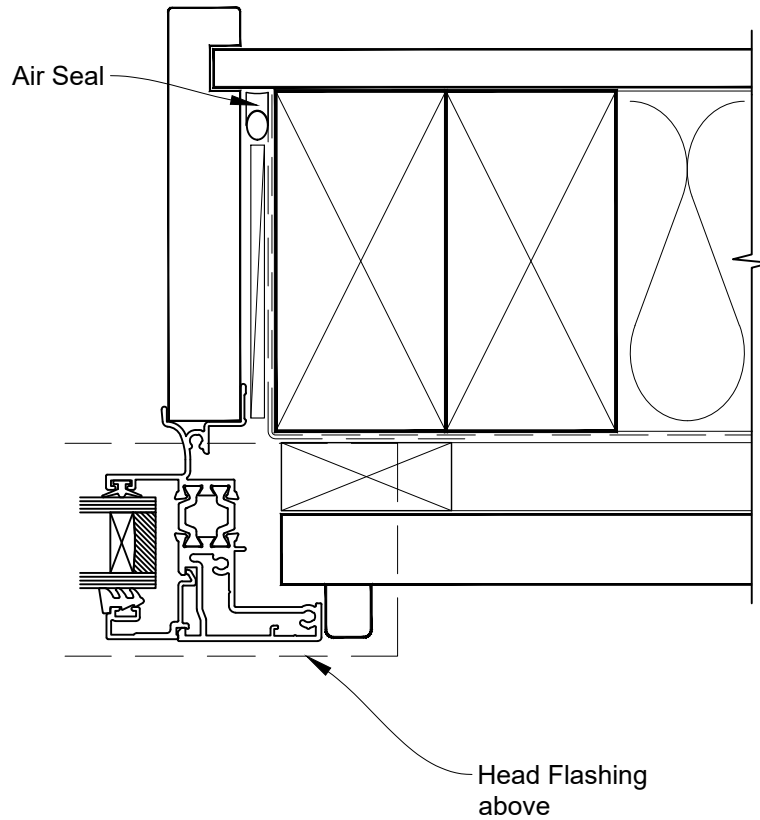

INSTALLATION DETAIL - 44mm METRO THERMAL HEART AWNING WINDOW ON RUSTICATED WEATHERBOARD CAVITY CONSTRUCTION

Date: 01.03.23

Scale: 1:2

CAD Ref.: TM44AWRW-CH

INSTALLATION DETAIL - 44mm METRO THERMAL HEART AWNING WINDOW ON RUSTICATED WEATHERBOARD CAVITY CONSTRUCTION

Date: 01.03.23

Scale: 1:2

CAD Ref.: TM44AWRW-CJ

INSTALLATION DETAIL - 44mm METRO THERMAL HEART AWNING WINDOW ON RUSTICATED WEATHERBOARD CAVITY CONSTRUCTION

Date: 01.03.23

Scale: 1:2

CAD Ref.: TM44AWRW-CS

INSTALLATION DETAIL - 44mm METRO THERMAL HEART AWNING WINDOW ON RUSTICATED WEATHERBOARD DIRECT FIXED CLADDING

Date: 01.03.23

Scale: 1:2

CAD Ref.: TM44AWRW-DS