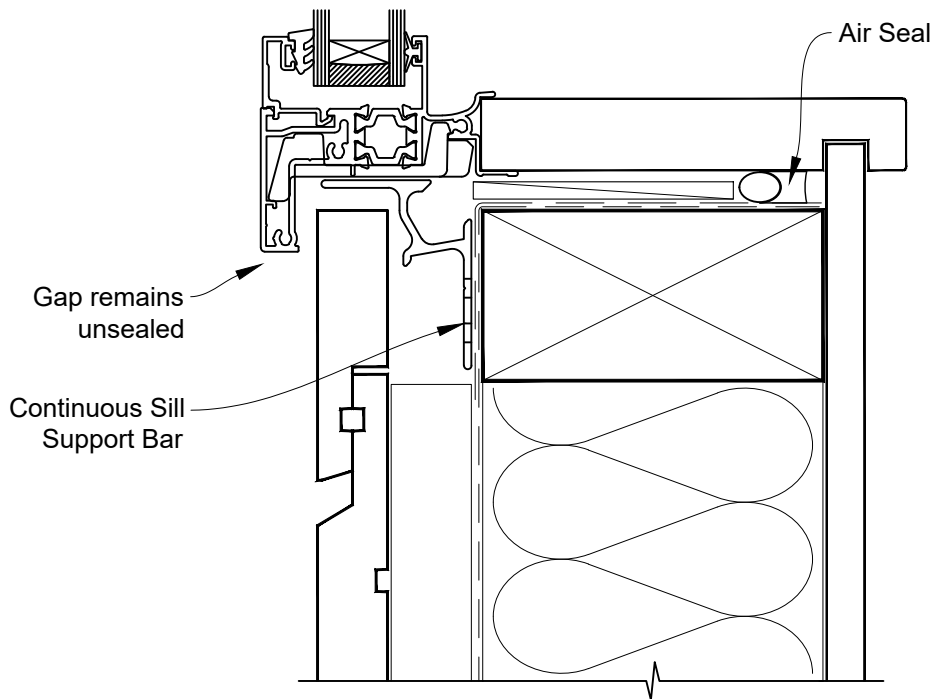

Date: 01.03.23

Scale: 1:2

CAD Ref.: TM44AWRW-CJ

INSTALLATION DETAIL - 44mm METRO THERMAL HEART AWNING WINDOW ON RUSTICATED WEATHERBOARD CAVITY CONSTRUCTION

Date: 01.03.23

Scale: 1:2

CAD Ref.: TM44AWRW-CS

INSTALLATION DETAIL - 44mm METRO THERMAL HEART AWNING WINDOW ON RUSTICATED WEATHERBOARD DIRECT FIXED CLADDING