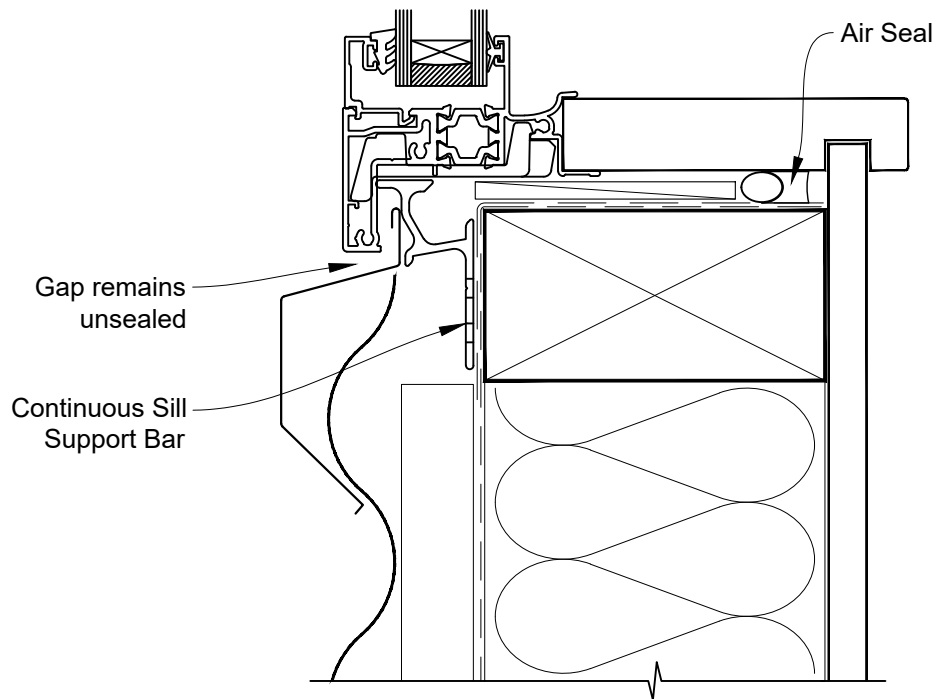

INSTALLATION DETAIL - 44mm METRO THERMAL HEART AWNING WINDOW ON PROFILE METAL CAVITY CONSTRUCTION

Date: 01.03.23

Scale: 1:2

CAD Ref.: TM44AWPM-CS