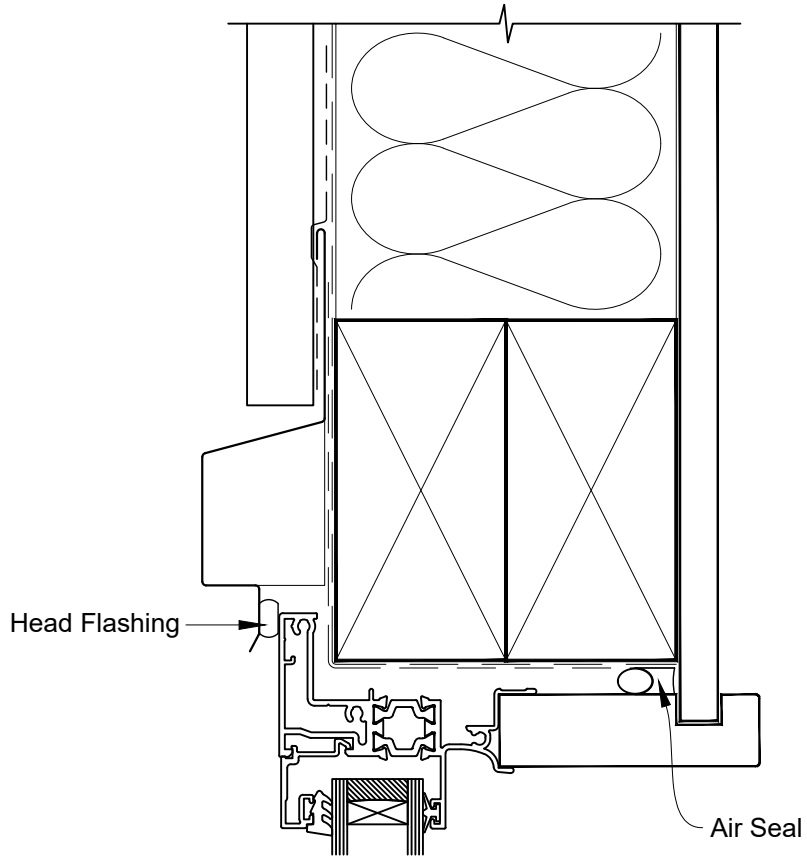

# INSTALLATION DETAIL - 44mm METRO THERMAL HEART AWNING WINDOW ON PROFILE METAL CAVITY CONSTRUCTION

Date: 01.03.23

Scale: 1:2

CAD Ref.: TM44AWPM-CS

# INSTALLATION DETAIL - 44mm METRO THERMAL HEART AWNING WINDOW ON PROFILE METAL DIRECT FIXED CLADDING

Date: 01.03.23

Scale: 1:2

CAD Ref.: TM44AWPM-DH