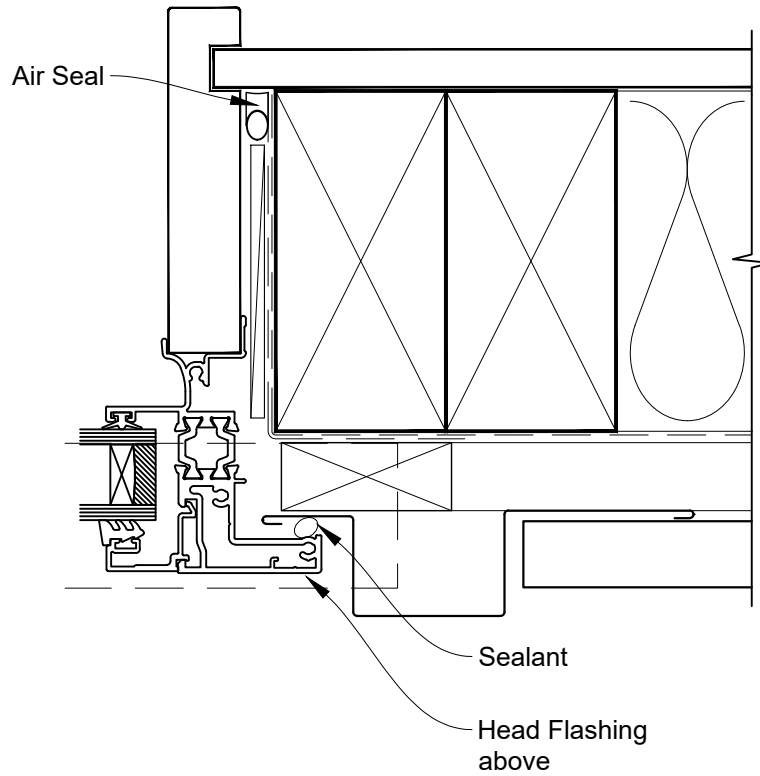

# INSTALLATION DETAIL - 44mm METRO THERMAL HEART AWNING WINDOW ON PROFILE METAL CAVITY CONSTRUCTION

Date: 01.03.23

Scale: 1:2

CAD Ref.: TM44AWPM-CH

# INSTALLATION DETAIL - 44mm METRO THERMAL HEART AWNING WINDOW ON PROFILE METAL CAVITY CONSTRUCTION

Date: 01.03.23

Scale: 1:2

CAD Ref.: TM44AWPM-CJ