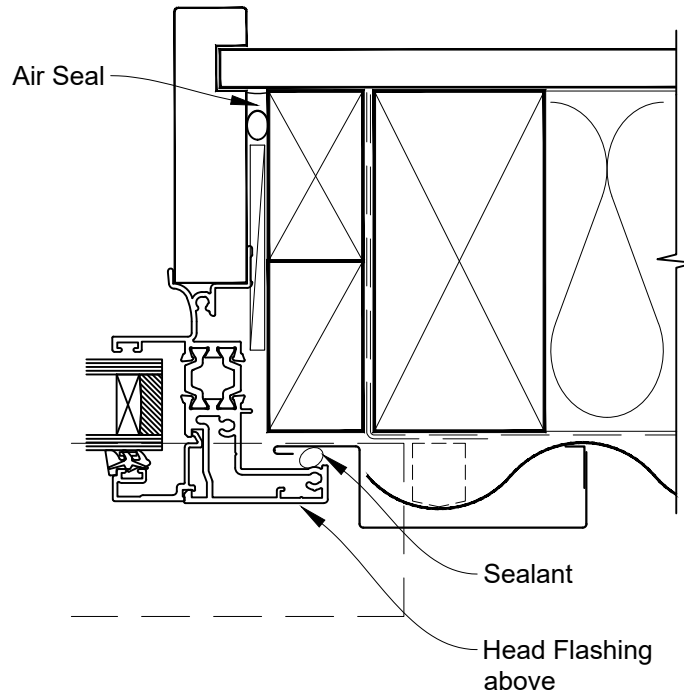

INSTALLATION DETAIL - 44mm METRO THERMAL HEART AWNING WINDOW ON PROFILE METAL DIRECT FIXED CLADDING

Date: 01.03.23

Scale: 1:2

CAD Ref.: TM44AWPM-DJ