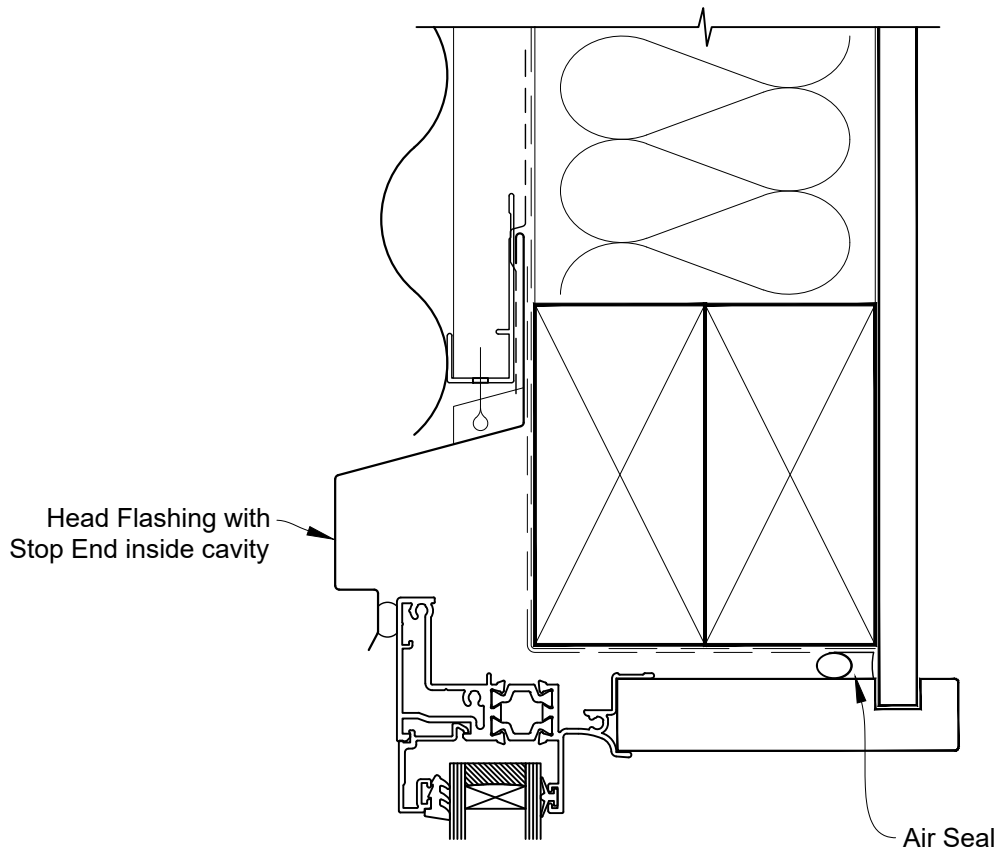

# INSTALLATION DETAIL - 44mm METRO THERMAL HEART AWNING WINDOW ON PROFILE METAL CAVITY CONSTRUCTION

Date: 01.03.23

Scale: 1:2

CAD Ref.: TM44AWPM-CH