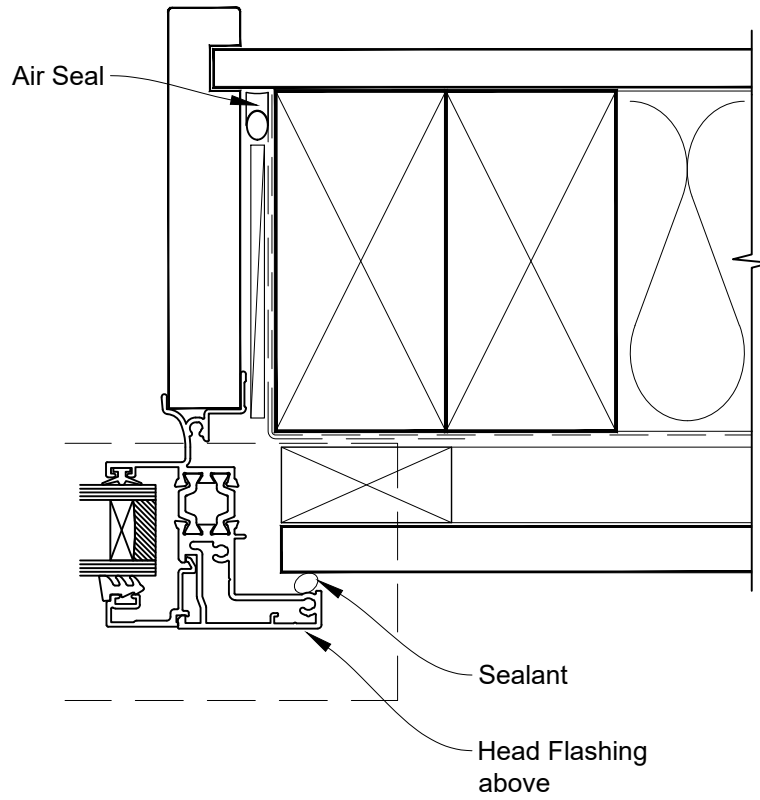

# INSTALLATION DETAIL - 44mm METRO THERMAL HEART AWNING WINDOW ON FLAT SHEET CAVITY CONSTRUCTION

Date: 01.03.23

Scale: 1:2

CAD Ref.: TM44AWFS-CH

# INSTALLATION DETAIL - 44mm METRO THERMAL HEART AWNING WINDOW ON FLAT SHEET CAVITY CONSTRUCTION

Date: 01.03.23

Scale: 1:2

CAD Ref.: TM44AWFS-CJ