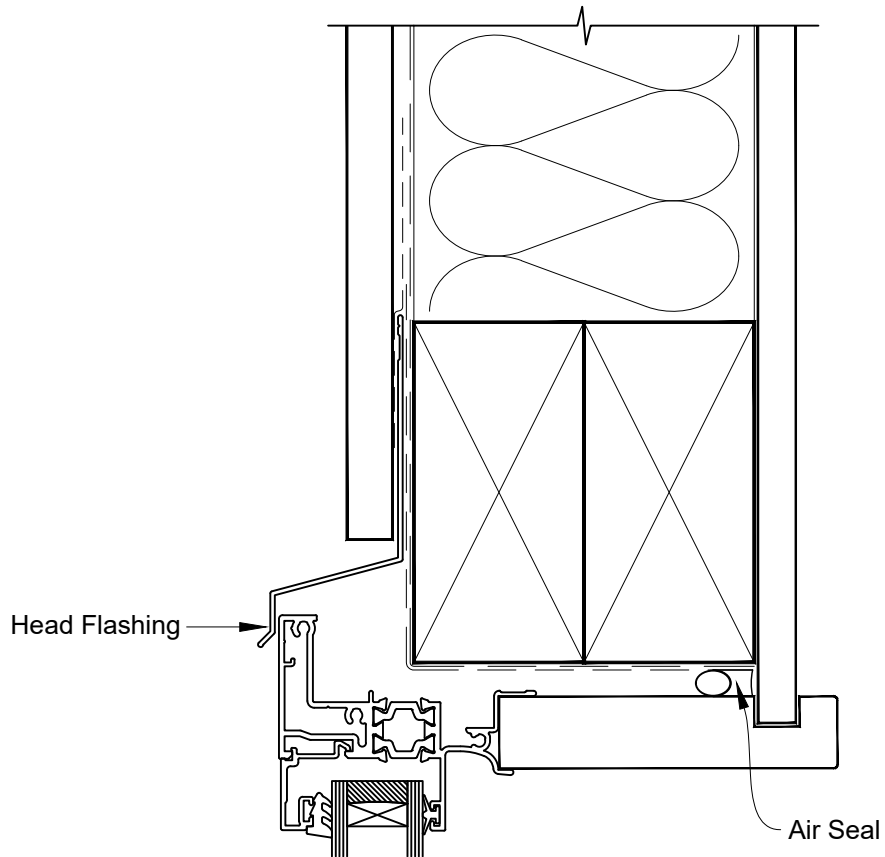

INSTALLATION DETAIL - 44mm METRO THERMAL HEART AWNING WINDOW ON FLAT SHEET DIRECT FIXED CLADDING

Date: 01.03.23

Scale: 1:2

CAD Ref.: TM44AWFS-DH