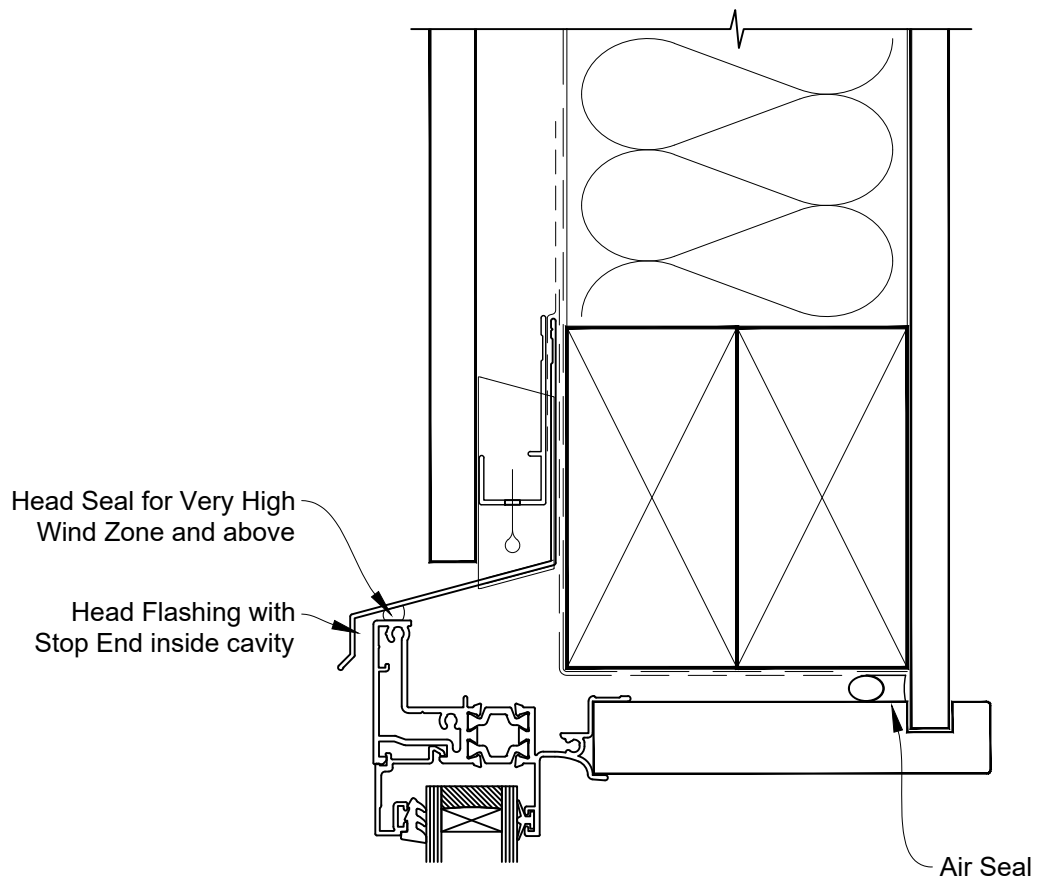

# INSTALLATION DETAIL - 44mm METRO THERMAL HEART AWNING WINDOW ON FLAT SHEET CAVITY CONSTRUCTION

Date: 01.03.23

Scale: 1:2

CAD Ref.: TM44AWFS-CH

# INSTALLATION DETAIL - 44mm METRO THERMAL HEART AWNING WINDOW ON FLAT SHEET CAVITY CONSTRUCTION

Date: 01.03.23

Scale: 1:2

CAD Ref.: TM44AWFS-CJ