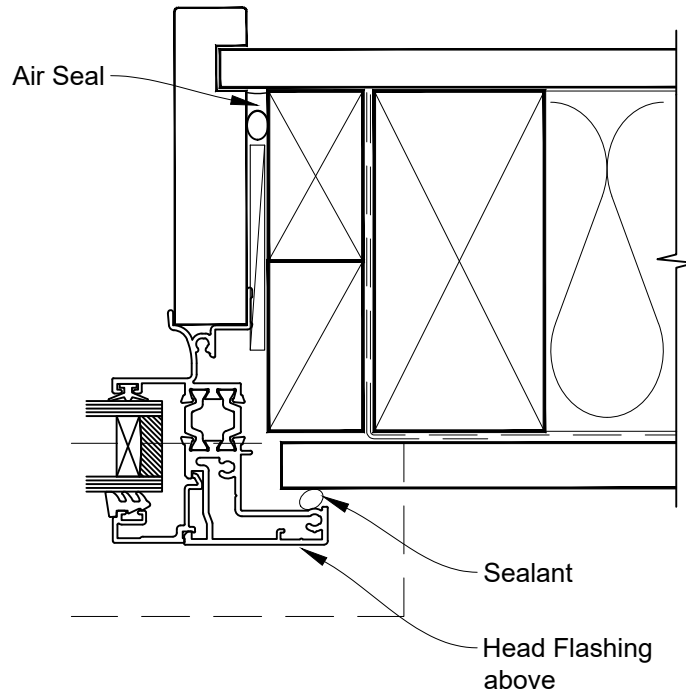

INSTALLATION DETAIL - 44mm METRO THERMAL HEART AWNING WINDOW ON FLAT SHEET DIRECT FIXED CLADDING

Date: 01.03.23

Scale: 1:2

CAD Ref.: TM44AWFS-DJ