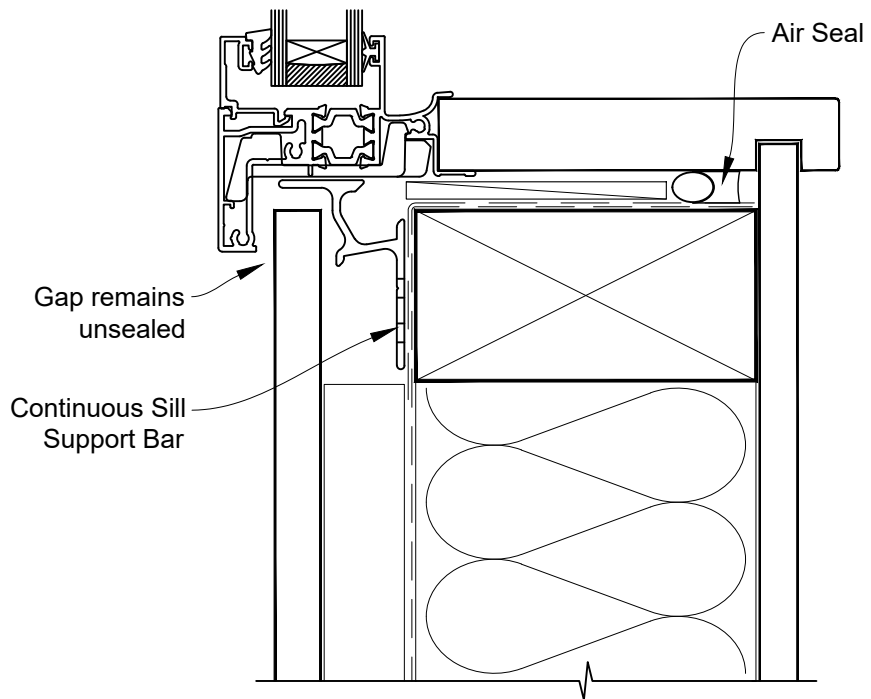

INSTALLATION DETAIL - 44mm METRO THERMAL HEART AWNING WINDOW ON FLAT SHEET CAVITY CONSTRUCTION

Date: 01.03.23

Scale: 1:2

CAD Ref.: TM44AWFS-CS