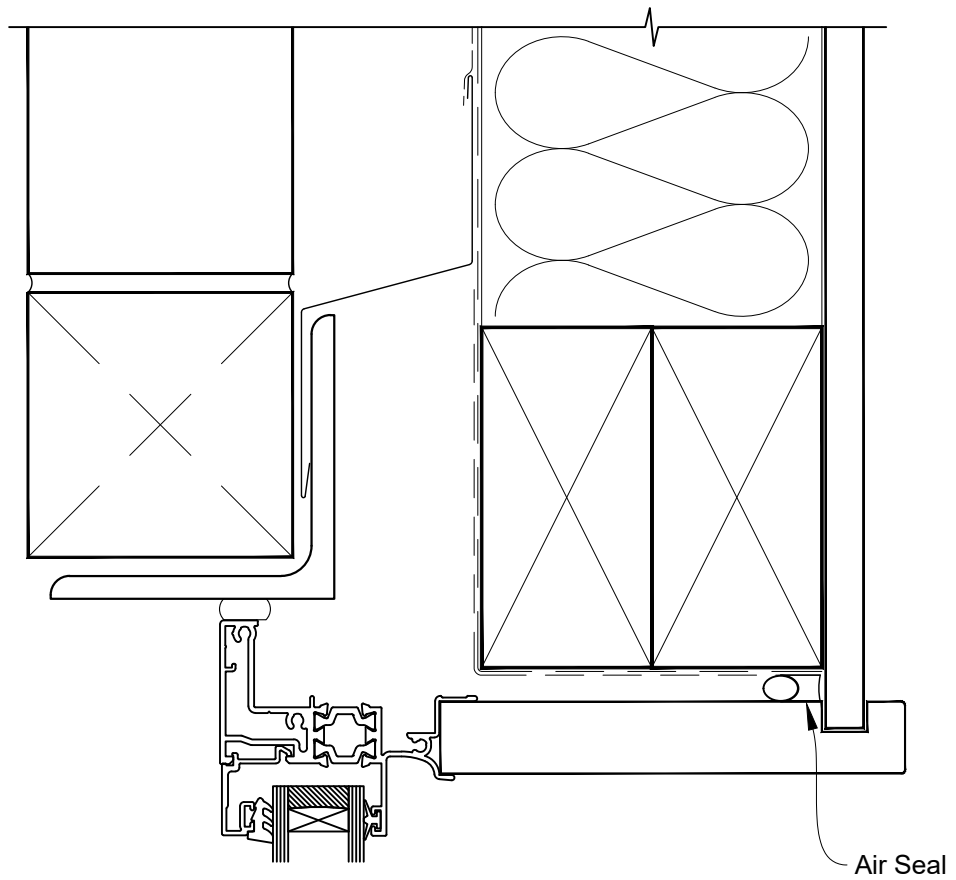

METRO SERIES

INSTALLATION DETAIL - 44mm METRO THERMAL HEART AWNING WINDOW ON BRICK VENEER CAVITY CONSTRUCTION

Date: 01.03.23

Scale: 1:2

CAD Ref.: TM44AWBV-CH

INSTALLATION DETAIL - 44mm METRO THERMAL HEART AWNING WINDOW ON BRICK VENEER CAVITY CONSTRUCTION

Date: 01.03.23

Scale: 1:2

CAD Ref.: TM44AWBV-CJ

INSTALLATION DETAIL - 44mm METRO THERMAL HEART AWNING WINDOW ON BRICK VENEER CAVITY CONSTRUCTION

Date: 01.03.23

Scale: 1:2

CAD Ref.: TM44AWBV-CS