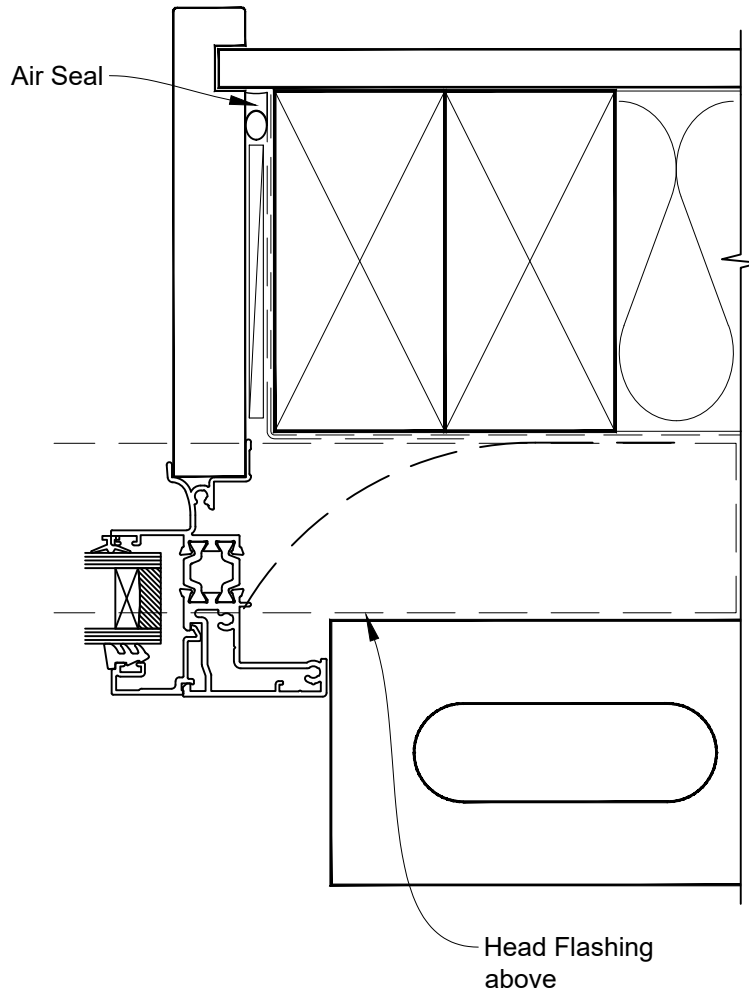

METRO SERIES

INSTALLATION DETAIL - 44mm METRO THERMAL HEART AWNING WINDOW ON BRICK VENEER CAVITY CONSTRUCTION

Date: 01.03.23

Scale: 1:2

CAD Ref.: TM44AWBV-CH

INSTALLATION DETAIL - 44mm METRO THERMAL HEART AWNING WINDOW ON BRICK VENEER CAVITY CONSTRUCTION

Date: 01.03.23

Scale: 1:2

CAD Ref.: TM44AWBV-CJ

INSTALLATION DETAIL - 44mm METRO THERMAL HEART AWNING WINDOW ON BRICK VENEER CAVITY CONSTRUCTION

Date: 01.03.23

Scale: 1:2

CAD Ref.: TM44AWBV-CS