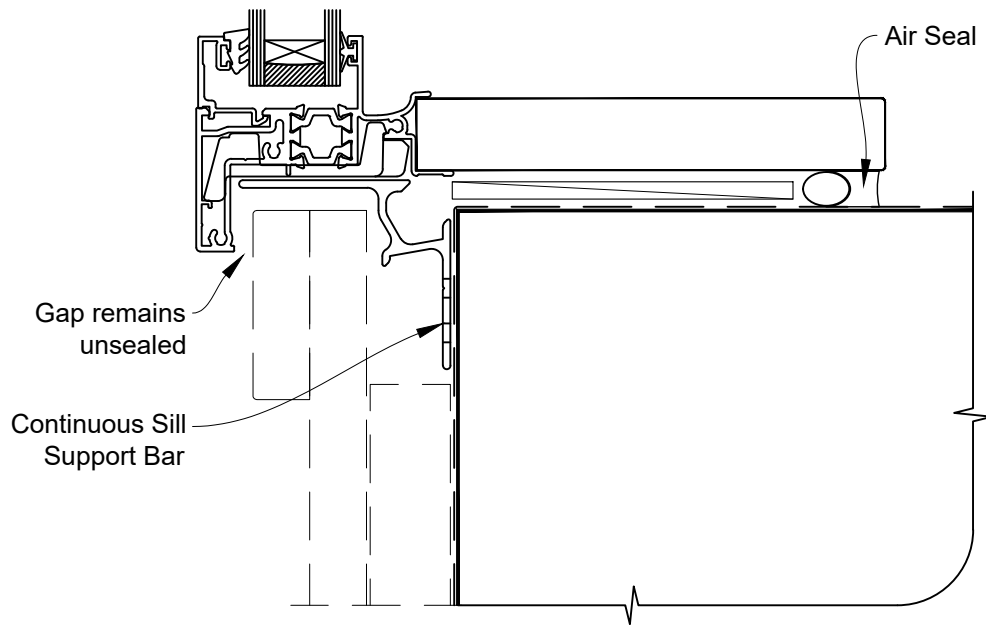

INSTALLATION DETAIL - 44mm METRO THERMAL HEART AWNING WINDOW ON BOARD & BATTEN CAVITY CONSTRUCTION

Date: 01.03.23

Scale: 1:2

CAD Ref.: TM44AWBB-CS2