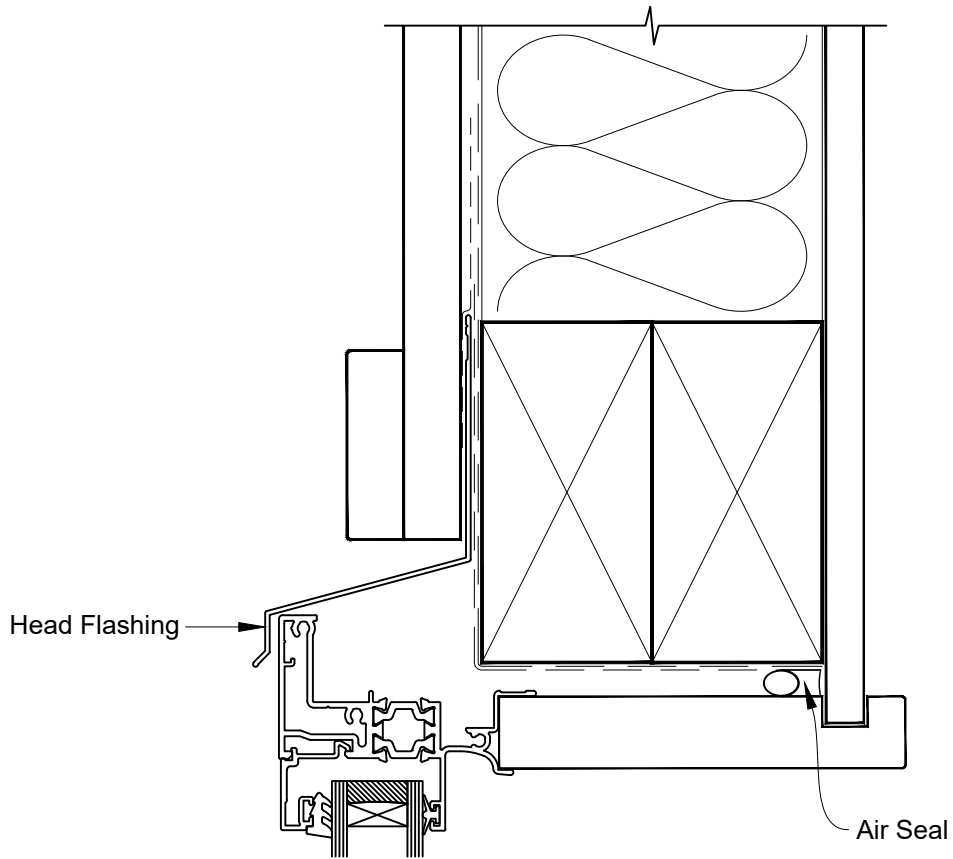

INSTALLATION DETAIL - 44mm METRO THERMAL HEART AWNING WINDOW ON BOARD & BATTEN DIRECT FIXED CLADDING

Date: 01.03.23

Scale: 1:2

CAD Ref.: TM44AWBB-DH