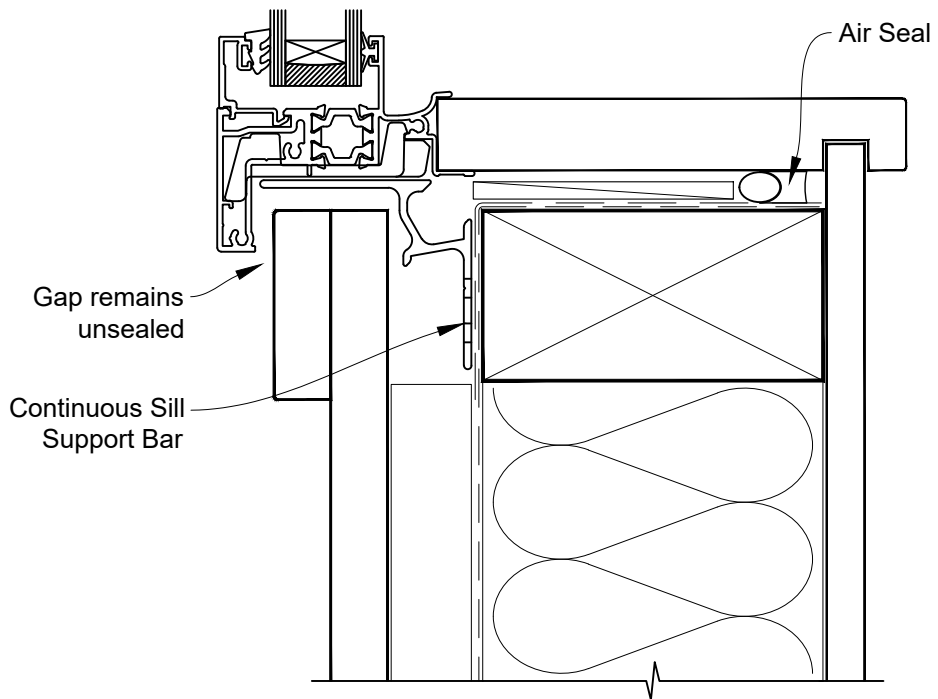

INSTALLATION DETAIL - 44mm METRO THERMAL HEART AWNING WINDOW ON BOARD & BATTEN CAVITY CONSTRUCTION

Date: 01.03.23

Scale: 1:2

CAD Ref.: TM44AWBB-CS