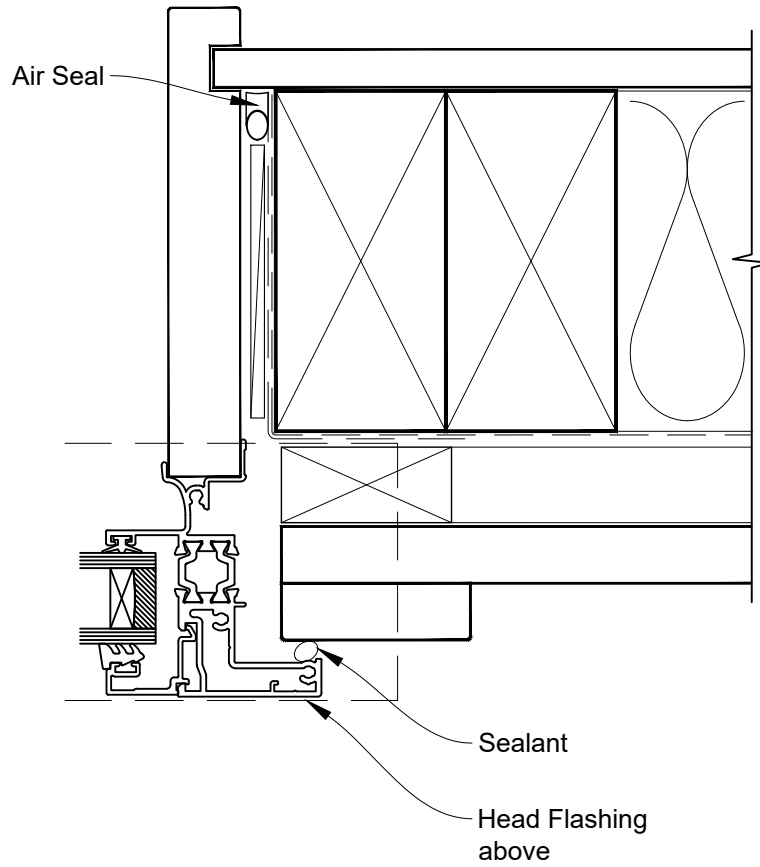

INSTALLATION DETAIL - 44mm METRO THERMAL HEART AWNING WINDOW ON BOARD & BATTEN CAVITY CONSTRUCTION

Date: 01.03.23

Scale: 1:2

CAD Ref.: TM44AWBB-CJ