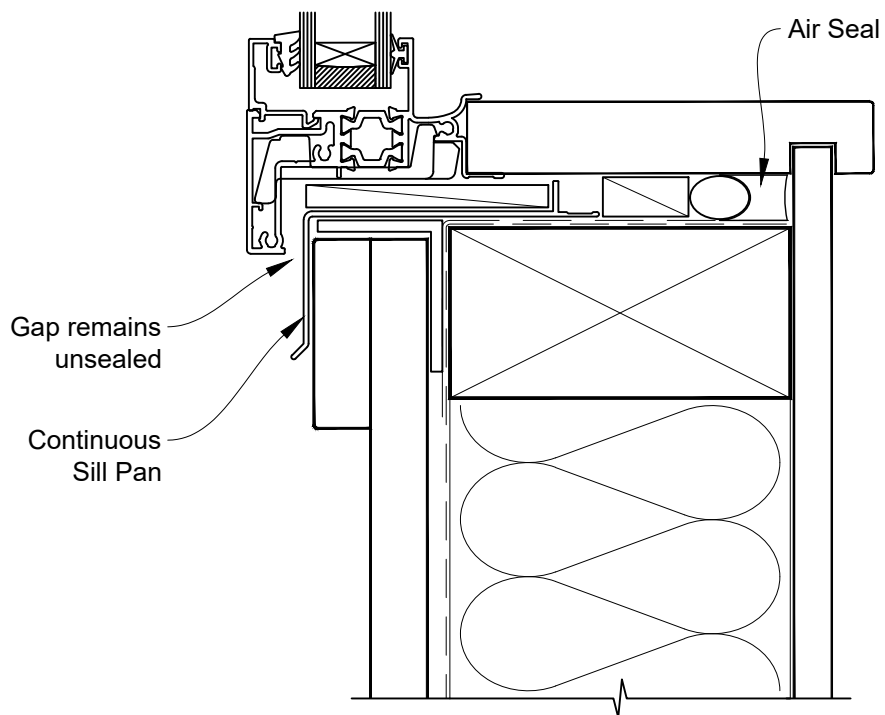

INSTALLATION DETAIL - 44mm METRO THERMAL HEART AWNING WINDOW ON BOARD & BATTEN DIRECT FIXED CLADDING

Date: 01.03.23

Scale: 1:2

CAD Ref.: TM44AWBB-DS