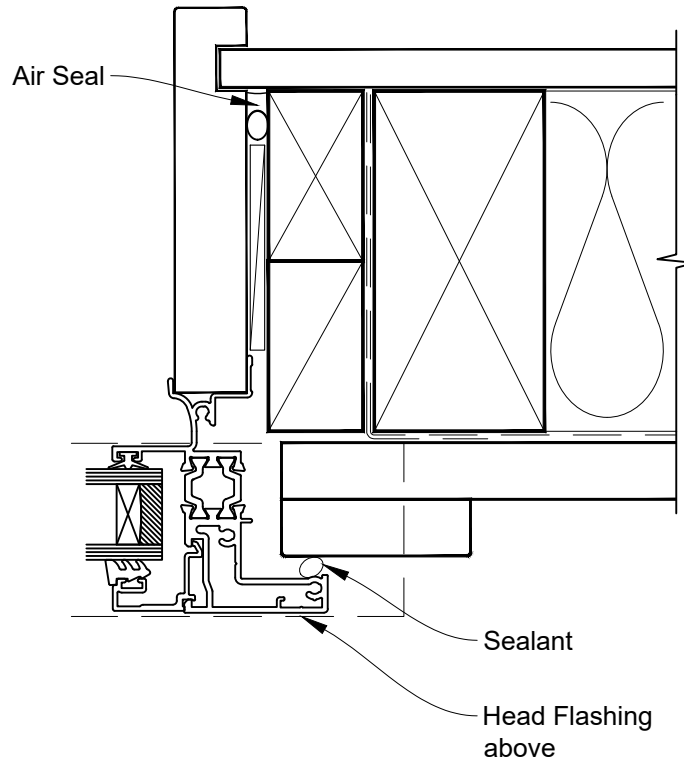

INSTALLATION DETAIL - 44mm METRO THERMAL HEART AWNING WINDOW ON BOARD & BATTEN DIRECT FIXED CLADDING

Date: 01.03.23

Scale: 1:2

CAD Ref.: TM44AWBB-DJ