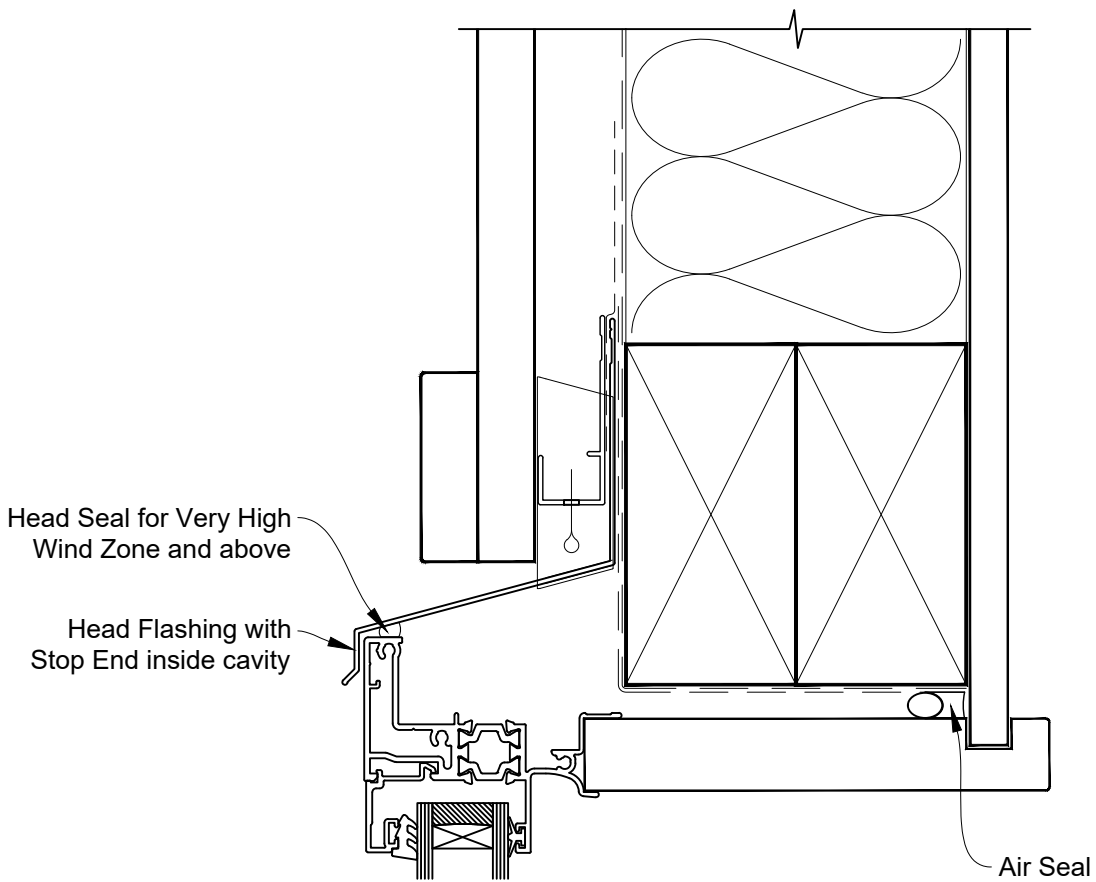

# INSTALLATION DETAIL - 44mm METRO THERMAL HEART AWNING WINDOW ON BOARD & BATTEN CAVITY CONSTRUCTION

Date: 01.03.23

Scale: 1:2

CAD Ref.: TM44AWBB-CH