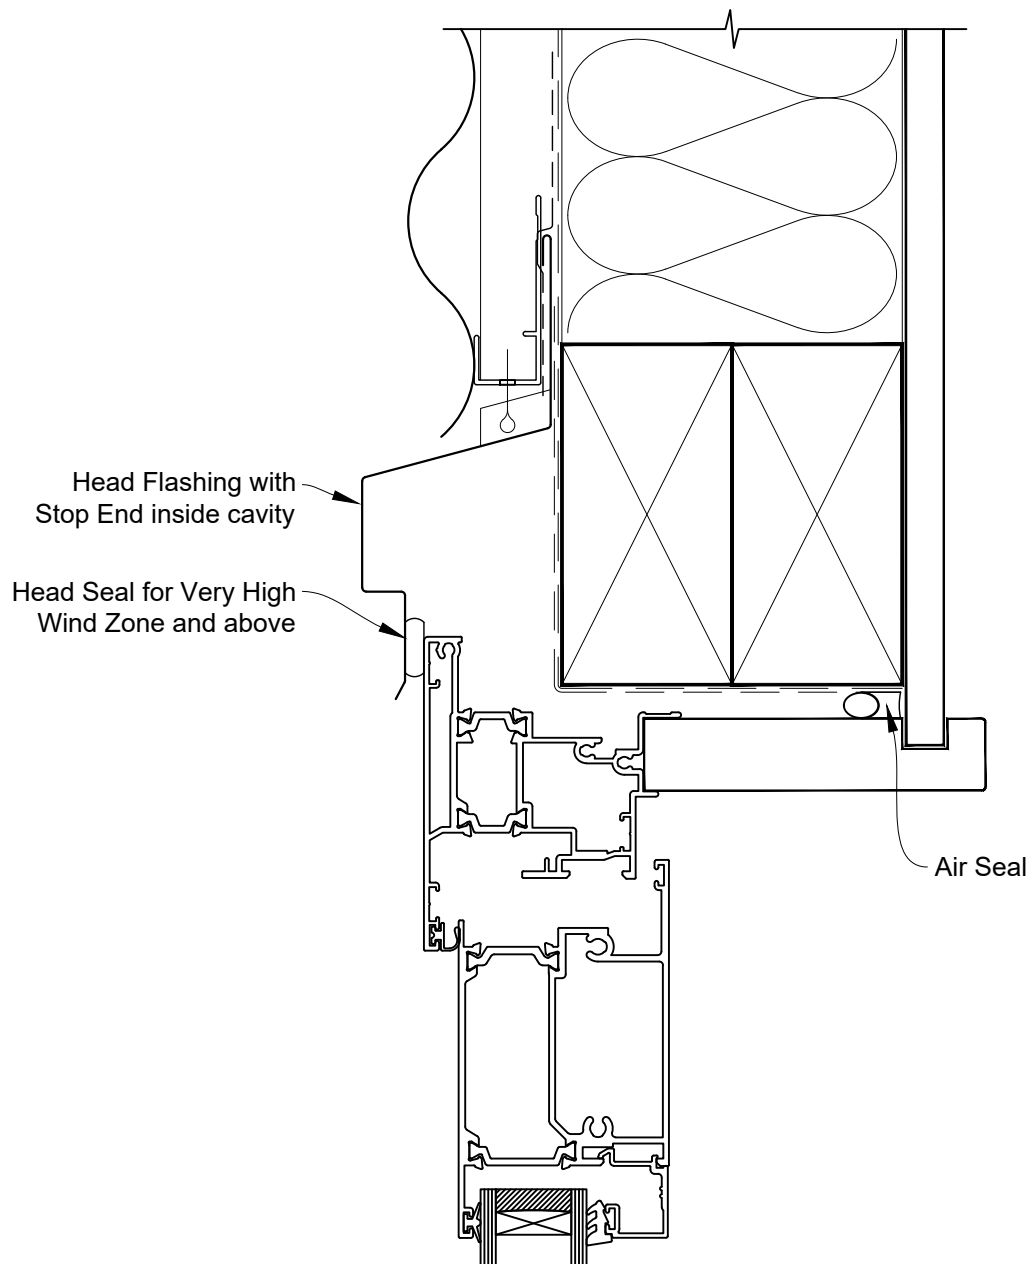

INSTALLATION DETAIL - RESIDENTIAL THERMAL HEART HINGE DOOR OPEN IN ON PROFILE METAL CAVITY CONSTRUCTION

Date: 01.01.23

Scale: 1:2

CAD Ref.: TRHIPM-CH

INSTALLATION DETAIL - RESIDENTIAL THERMAL HEART HINGE DOOR OPEN IN ON PROFILE METAL CAVITY CONSTRUCTION

Date: 01.01.23

Scale: 1:2

CAD Ref.: TRHIPM-CJ

INSTALLATION DETAIL - RESIDENTIAL THERMAL HEART HINGE DOOR OPEN IN ON PROFILE METAL CAVITY CONSTRUCTION

Date: 01.01.23

Scale: 1:2

CAD Ref.: TRHIPM-CS

INSTALLATION DETAIL - RESIDENTIAL THERMAL HEART HINGE DOOR OPEN IN ON PROFILE METAL DIRECT FIXED CLADDING

Date: 01.01.23

Scale: 1:2

CAD Ref.: TRHIPM-DH

INSTALLATION DETAIL - RESIDENTIAL THERMAL HEART HINGE DOOR OPEN IN ON PROFILE METAL DIRECT FIXED CLADDING

Date: 01.01.23

Scale: 1:2

CAD Ref.: TRHIPM-DJ

INSTALLATION DETAIL - RESIDENTIAL THERMAL HEART HINGE DOOR OPEN IN ON PROFILE METAL DIRECT FIXED CLADDING