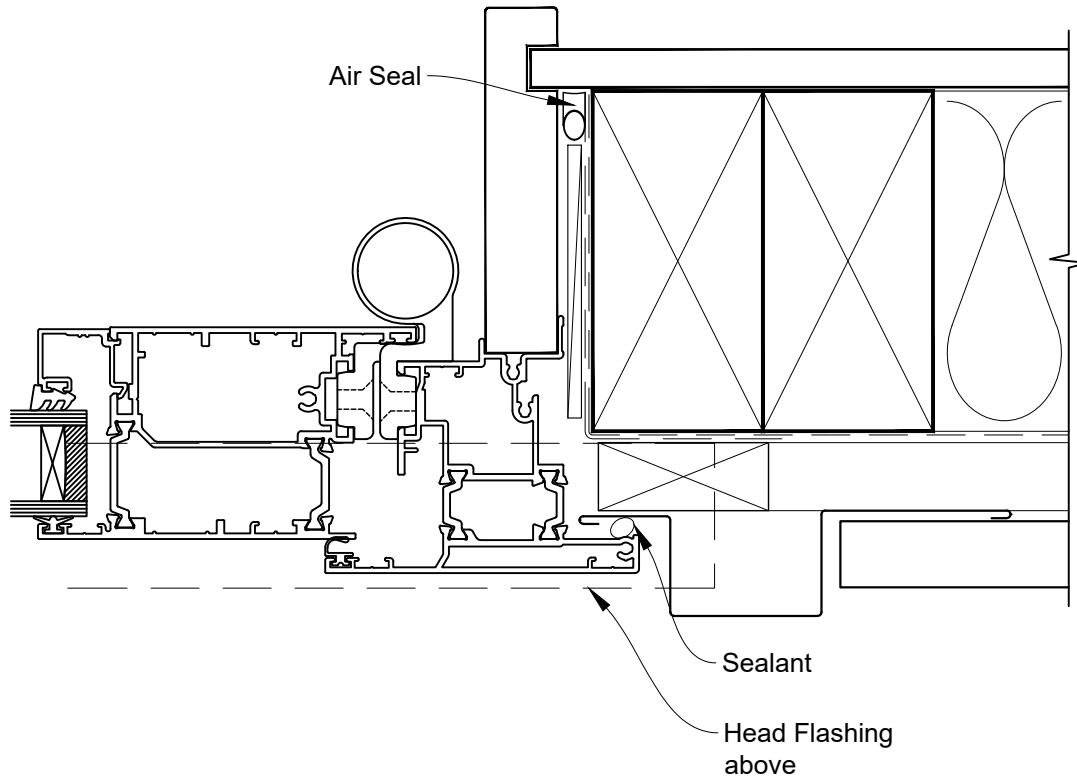

INSTALLATION DETAIL - RESIDENTIAL THERMAL HEART HINGE DOOR OPEN IN ON PROFILE METAL CAVITY CONSTRUCTION

Date: 01.01.23

Scale: 1:2

CAD Ref.: TRHIPM-CH

INSTALLATION DETAIL - RESIDENTIAL THERMAL HEART HINGE DOOR OPEN IN ON PROFILE METAL CAVITY CONSTRUCTION

Date: 01.01.23

Scale: 1:2

CAD Ref.: TRHIPM-CJ

INSTALLATION DETAIL - RESIDENTIAL THERMAL HEART HINGE DOOR OPEN IN ON PROFILE METAL CAVITY CONSTRUCTION

Date: 01.01.23

Scale: 1:2

CAD Ref.: TRHIPM-CS

INSTALLATION DETAIL - RESIDENTIAL THERMAL HEART HINGE DOOR OPEN IN ON PROFILE METAL DIRECT FIXED CLADDING