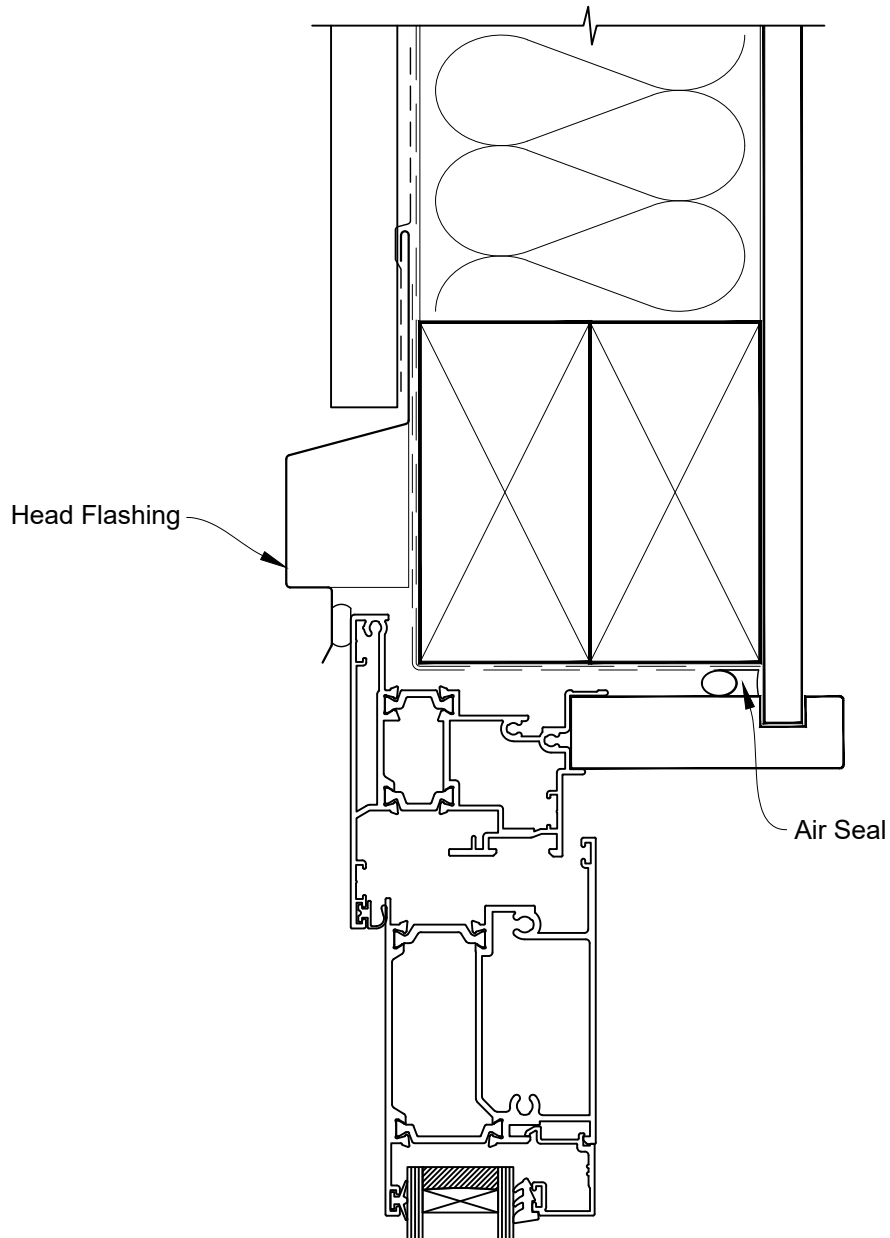

INSTALLATION DETAIL - RESIDENTIAL THERMAL HEART HINGE DOOR OPEN IN ON PROFILE METAL CAVITY CONSTRUCTION

Date: 01.01.23

Scale: 1:2

CAD Ref.: TRHIPM-CH

INSTALLATION DETAIL - RESIDENTIAL THERMAL HEART HINGE DOOR OPEN IN ON PROFILE METAL CAVITY CONSTRUCTION

Date: 01.01.23

Scale: 1:2

CAD Ref.: TRHIPM-CJ

INSTALLATION DETAIL - RESIDENTIAL THERMAL HEART HINGE DOOR OPEN IN ON PROFILE METAL CAVITY CONSTRUCTION

Date: 01.01.23

Scale: 1:2

CAD Ref.: TRHIPM-CS

INSTALLATION DETAIL - RESIDENTIAL THERMAL HEART HINGE DOOR OPEN IN ON PROFILE METAL DIRECT FIXED CLADDING

Date: 01.01.23

Scale: 1:2

CAD Ref.: TRHIPM-DH

INSTALLATION DETAIL - RESIDENTIAL THERMAL HEART HINGE DOOR OPEN IN ON PROFILE METAL DIRECT FIXED CLADDING

Date: 01.01.23

Scale: 1:2

CAD Ref.: TRHIPM-DJ

INSTALLATION DETAIL - RESIDENTIAL THERMAL HEART HINGE DOOR OPEN IN ON PROFILE METAL DIRECT FIXED CLADDING