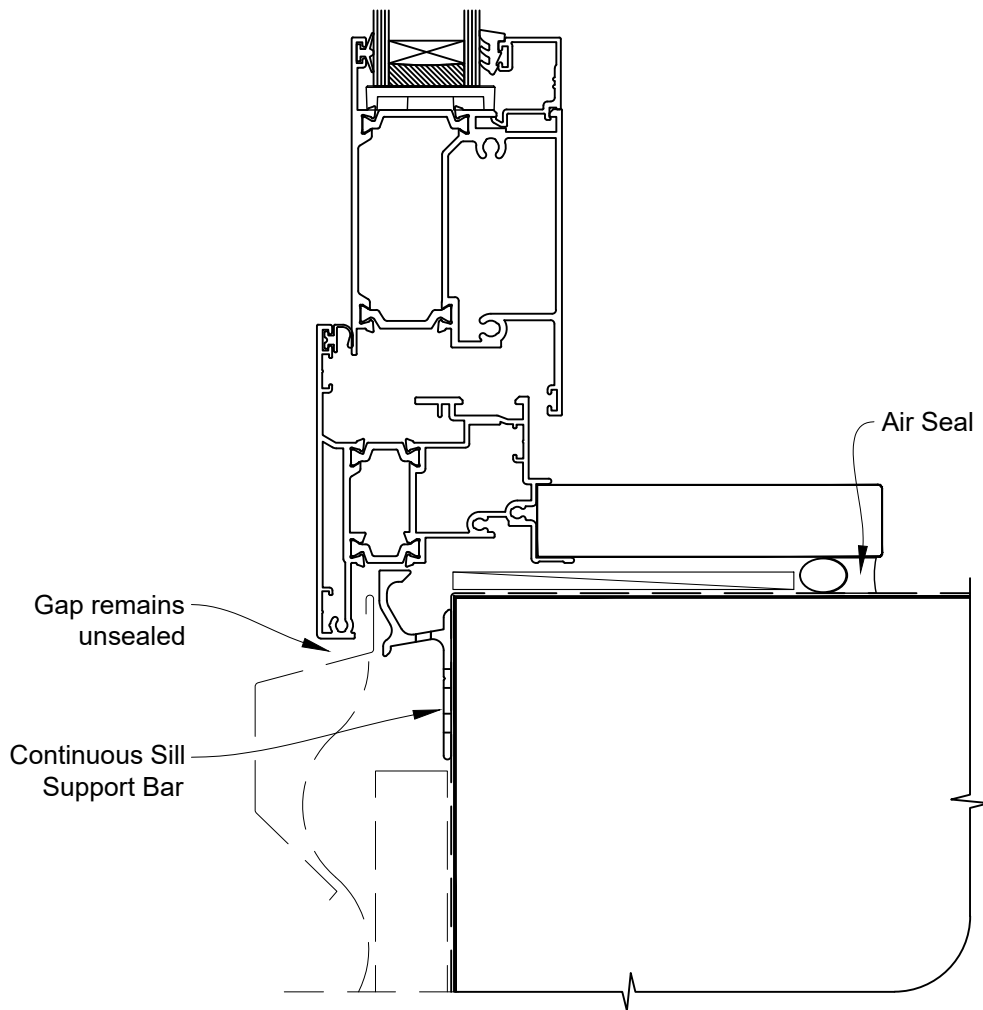

INSTALLATION DETAIL - RESIDENTIAL THERMAL HEART HINGE DOOR OPEN IN ON PROFILE METAL CAVITY CONSTRUCTION

Date: 01.01.23

Scale: 1:2

CAD Ref.: TRHIPM-CH

INSTALLATION DETAIL - RESIDENTIAL THERMAL HEART HINGE DOOR OPEN IN ON PROFILE METAL CAVITY CONSTRUCTION

Date: 01.01.23

Scale: 1:2

CAD Ref.: TRHIPM-CJ

INSTALLATION DETAIL - RESIDENTIAL THERMAL HEART HINGE DOOR OPEN IN ON PROFILE METAL CAVITY CONSTRUCTION

Date: 01.01.23

Scale: 1:2

CAD Ref.: TRHIPM-CS

INSTALLATION DETAIL - RESIDENTIAL THERMAL HEART HINGE DOOR OPEN IN ON PROFILE METAL DIRECT FIXED CLADDING

Date: 01.01.23

Scale: 1:2

CAD Ref.: TRHIPM-DH

INSTALLATION DETAIL - RESIDENTIAL THERMAL HEART HINGE DOOR OPEN IN ON PROFILE METAL DIRECT FIXED CLADDING

Date: 01.01.23

Scale: 1:2

CAD Ref.: TRHIPM-DJ

INSTALLATION DETAIL - RESIDENTIAL THERMAL HEART HINGE DOOR OPEN IN ON PROFILE METAL DIRECT FIXED CLADDING