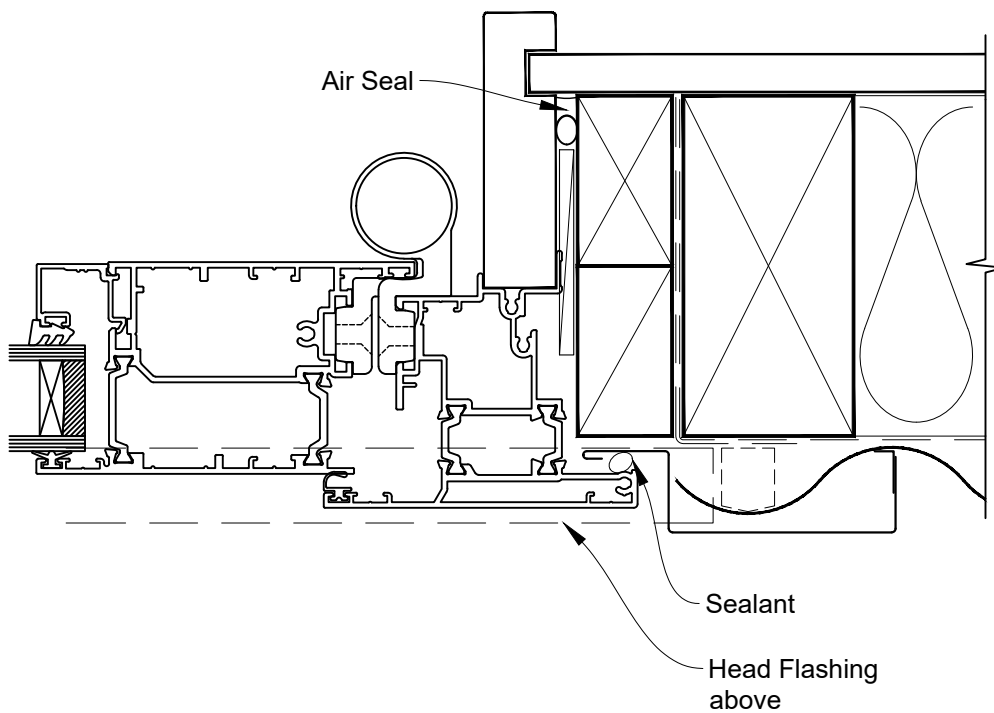

Date: 01.01.23

Scale: 1:2

CAD Ref.: TRHIPM-DH

INSTALLATION DETAIL - RESIDENTIAL THERMAL HEART HINGE DOOR OPEN IN ON PROFILE METAL DIRECT FIXED CLADDING

Date: 01.01.23

Scale: 1:2

CAD Ref.: TRHIPM-DJ

INSTALLATION DETAIL - RESIDENTIAL THERMAL HEART HINGE DOOR OPEN IN ON PROFILE METAL DIRECT FIXED CLADDING