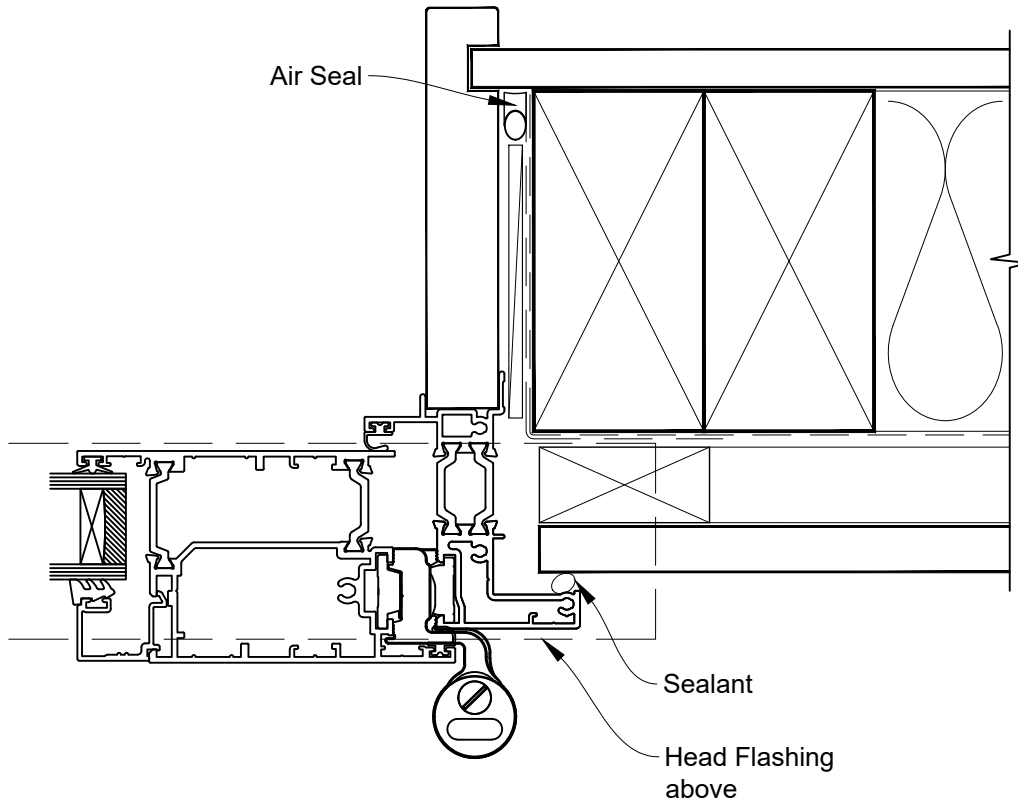

INSTALLATION DETAIL - RESIDENTIAL THERMAL HEART HINGE DOOR OPEN OUT ON FLAT SHEET CAVITY CONSTRUCTION

Date: 01.01.23

Scale: 1:2

CAD Ref.: TRHOFS-CH

INSTALLATION DETAIL - RESIDENTIAL THERMAL HEART HINGE DOOR OPEN OUT ON FLAT SHEET CAVITY CONSTRUCTION

Date: 01.01.23

Scale: 1:2

CAD Ref.: TRHOFS-CJ

INSTALLATION DETAIL - RESIDENTIAL THERMAL HEART HINGE DOOR OPEN OUT ON FLAT SHEET CAVITY CONSTRUCTION

Date: 01.01.23

Scale: 1:2

CAD Ref.: TRHOFS-CS

INSTALLATION DETAIL - RESIDENTIAL THERMAL HEART HINGE DOOR OPEN OUT ON FLAT SHEET DIRECT FIXED CLADDING

Date: 01.01.23

Scale: 1:2

CAD Ref.: TRHOFS-DS