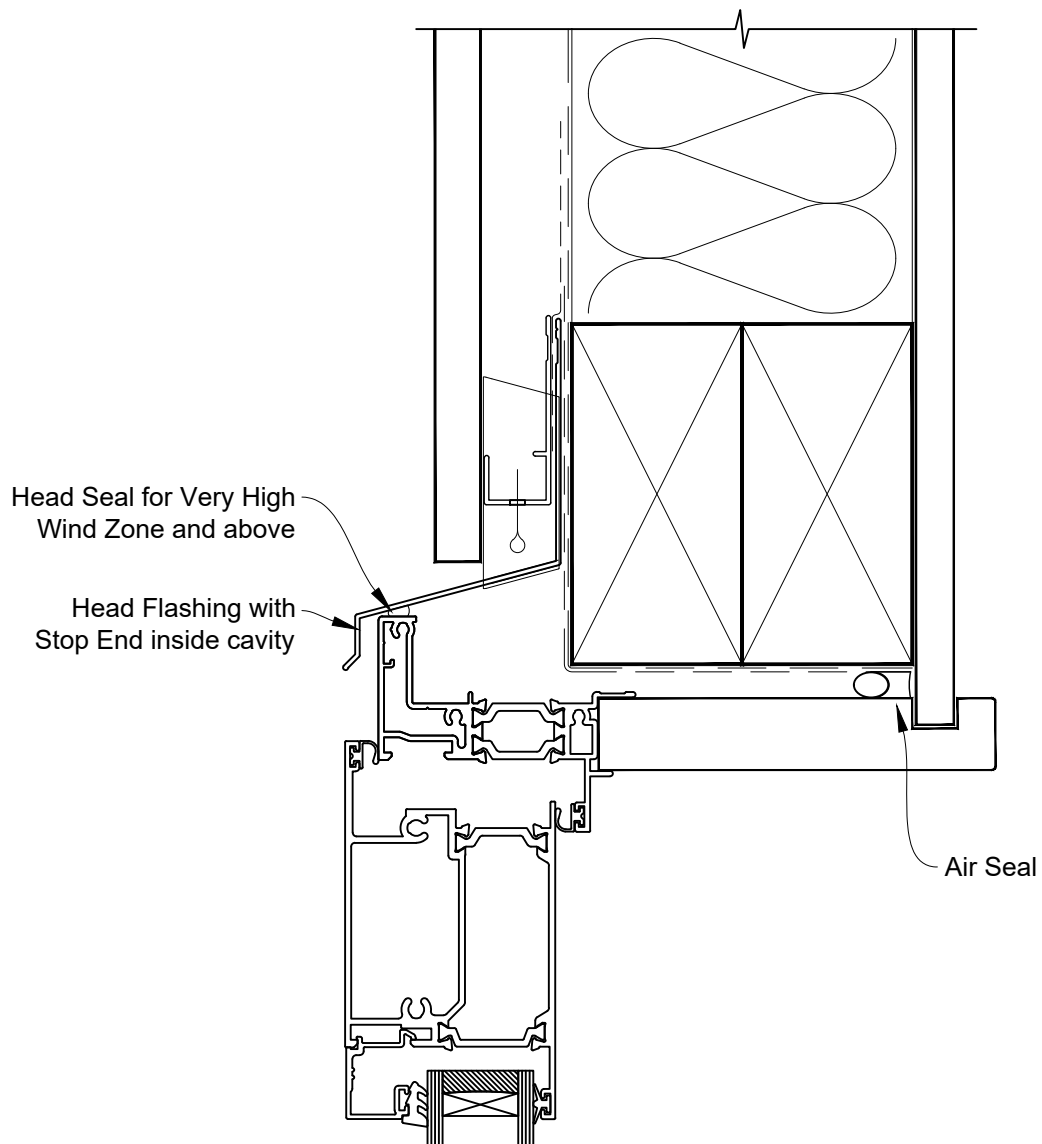

INSTALLATION DETAIL - RESIDENTIAL THERMAL HEART HINGE DOOR OPEN OUT ON FLAT SHEET CAVITY CONSTRUCTION

Date: 01.01.23

Scale: 1:2

CAD Ref.: TRHOFS-CH

INSTALLATION DETAIL - RESIDENTIAL THERMAL HEART HINGE DOOR OPEN OUT ON FLAT SHEET CAVITY CONSTRUCTION

Date: 01.01.23

Scale: 1:2

CAD Ref.: TRHOFS-CJ

INSTALLATION DETAIL - RESIDENTIAL THERMAL HEART HINGE DOOR OPEN OUT ON FLAT SHEET CAVITY CONSTRUCTION

Date: 01.01.23

Scale: 1:2

CAD Ref.: TRHOFS-CS

INSTALLATION DETAIL - RESIDENTIAL THERMAL HEART HINGE DOOR OPEN OUT ON FLAT SHEET DIRECT FIXED CLADDING

Date: 01.01.23

Scale: 1:2

CAD Ref.: TRHOFS-DS