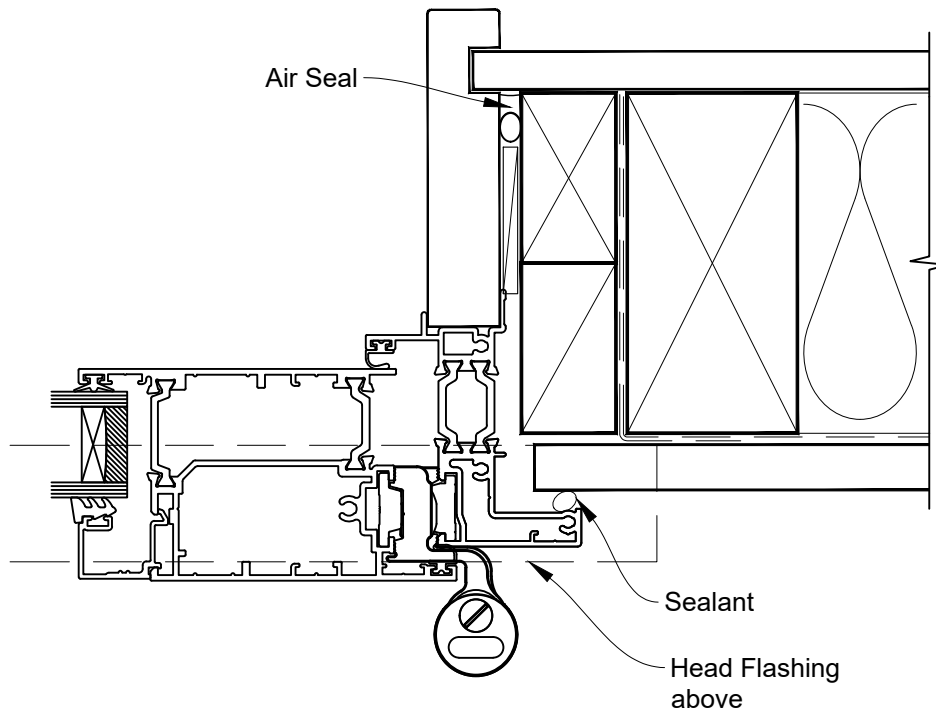

Date: 01.01.23

Scale: 1:2

CAD Ref.: TRHOFS-CJ

INSTALLATION DETAIL - RESIDENTIAL THERMAL HEART HINGE DOOR OPEN OUT ON FLAT SHEET CAVITY CONSTRUCTION

Date: 01.01.23

Scale: 1:2

CAD Ref.: TRHOFS-CS

INSTALLATION DETAIL - RESIDENTIAL THERMAL HEART HINGE DOOR OPEN OUT ON FLAT SHEET DIRECT FIXED CLADDING

Date: 01.01.23

Scale: 1:2

CAD Ref.: TRHOFS-DH

INSTALLATION DETAIL - RESIDENTIAL THERMAL HEART HINGE DOOR OPEN OUT ON FLAT SHEET DIRECT FIXED CLADDING

Date: 01.01.23

Scale: 1:2

CAD Ref.: TRHOFS-DJ

**INSTALLATION DETAIL - RESIDENTIAL THERMAL HEART
HINGE DOOR OPEN OUT ON FLAT SHEET
DIRECT FIXED CLADDING**

Date: 01.01.23

Scale: 1:2

CAD Ref.: TRHOFS-DS