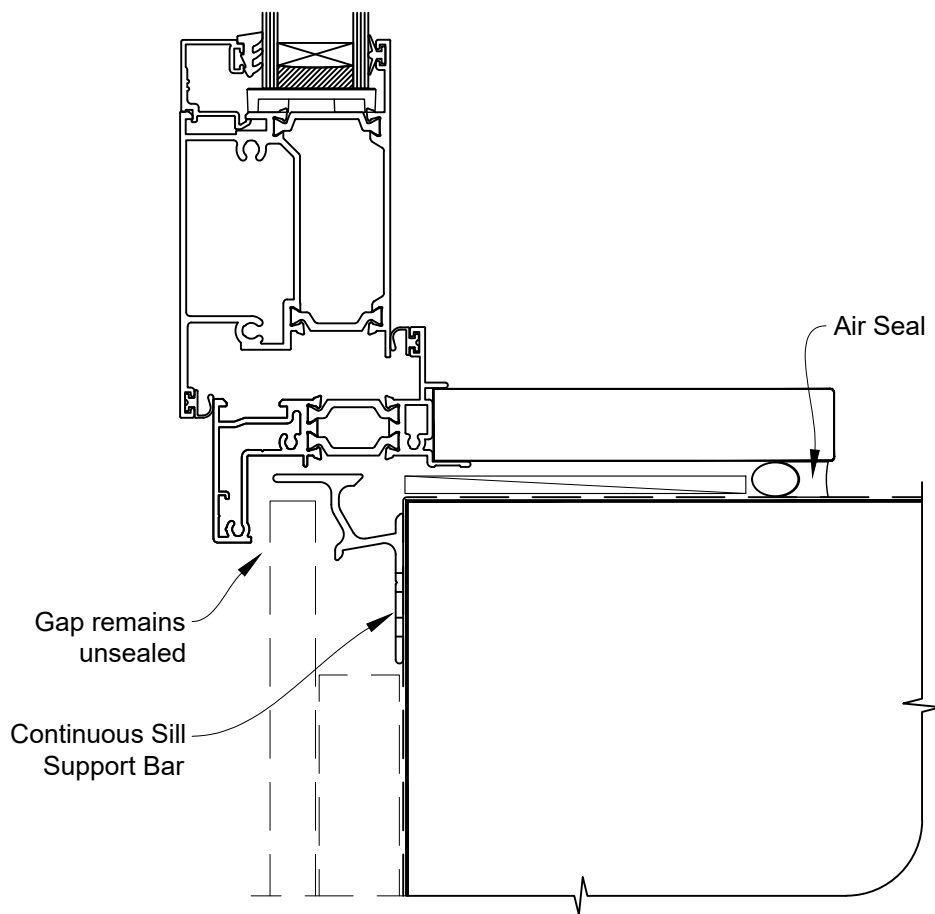

INSTALLATION DETAIL - RESIDENTIAL THERMAL HEART HINGE DOOR OPEN OUT ON FLAT SHEET CAVITY CONSTRUCTION

Date: 01.01.23

Scale: 1:2

CAD Ref.: TRHOFS-CH

INSTALLATION DETAIL - RESIDENTIAL THERMAL HEART HINGE DOOR OPEN OUT ON FLAT SHEET CAVITY CONSTRUCTION

Date: 01.01.23

Scale: 1:2

CAD Ref.: TRHOFS-CJ

INSTALLATION DETAIL - RESIDENTIAL THERMAL HEART HINGE DOOR OPEN OUT ON FLAT SHEET CAVITY CONSTRUCTION

Date: 01.01.23

Scale: 1:2

CAD Ref.: TRHOFS-CS

INSTALLATION DETAIL - RESIDENTIAL THERMAL HEART HINGE DOOR OPEN OUT ON FLAT SHEET DIRECT FIXED CLADDING

Date: 01.01.23

Scale: 1:2

CAD Ref.: TRHOFS-DS