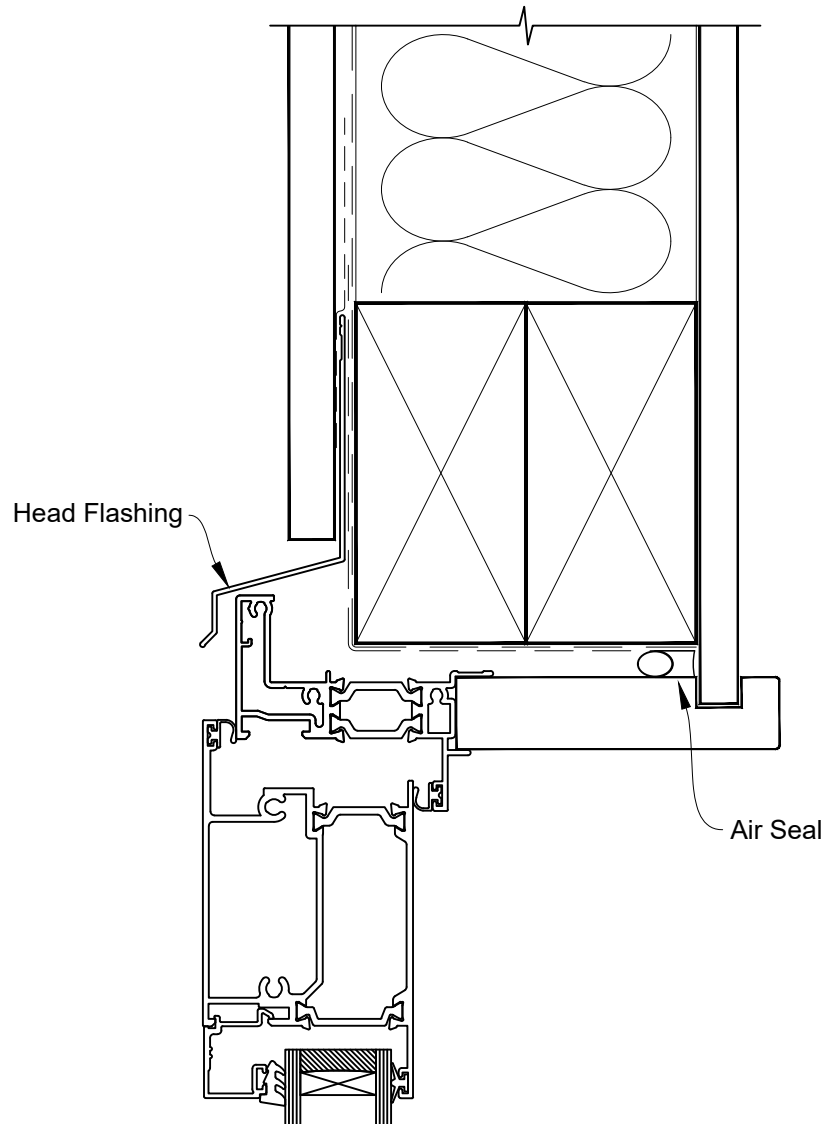

INSTALLATION DETAIL - RESIDENTIAL THERMAL HEART HINGE DOOR OPEN OUT ON FLAT SHEET CAVITY CONSTRUCTION

Date: 01.01.23

Scale: 1:2

CAD Ref.: TRHOFS-CH

INSTALLATION DETAIL - RESIDENTIAL THERMAL HEART HINGE DOOR OPEN OUT ON FLAT SHEET CAVITY CONSTRUCTION

Date: 01.01.23

Scale: 1:2

CAD Ref.: TRHOFS-CJ

INSTALLATION DETAIL - RESIDENTIAL THERMAL HEART HINGE DOOR OPEN OUT ON FLAT SHEET CAVITY CONSTRUCTION

Date: 01.01.23

Scale: 1:2

CAD Ref.: TRHOFS-CS

INSTALLATION DETAIL - RESIDENTIAL THERMAL HEART HINGE DOOR OPEN OUT ON FLAT SHEET DIRECT FIXED CLADDING

Date: 01.01.23

Scale: 1:2

CAD Ref.: TRHOFS-DH

INSTALLATION DETAIL - RESIDENTIAL THERMAL HEART HINGE DOOR OPEN OUT ON FLAT SHEET DIRECT FIXED CLADDING

Date: 01.01.23

Scale: 1:2

CAD Ref.: TRHOFS-DJ

**INSTALLATION DETAIL - RESIDENTIAL THERMAL HEART
HINGE DOOR OPEN OUT ON FLAT SHEET
DIRECT FIXED CLADDING**