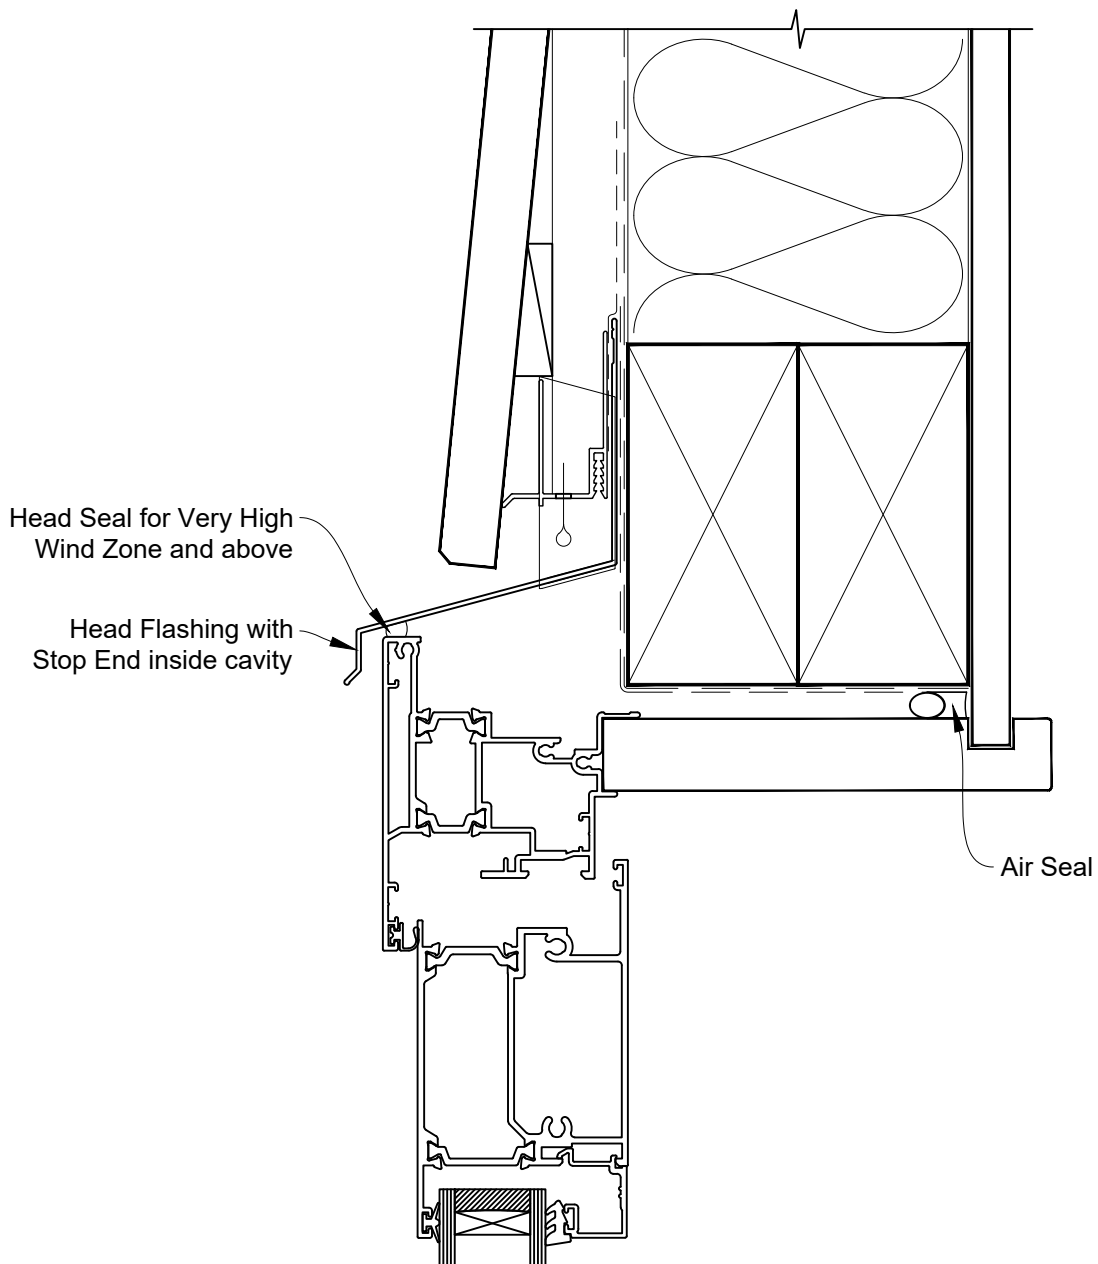

# INSTALLATION DETAIL - RESIDENTIAL THERMAL HEART HINGE DOOR OPEN IN ON BEVELBACK WEATHERBOARD CAVITY CONSTRUCTION

Date: 01.01.23

Scale: 1:2

CAD Ref.: TRHIBW-CH