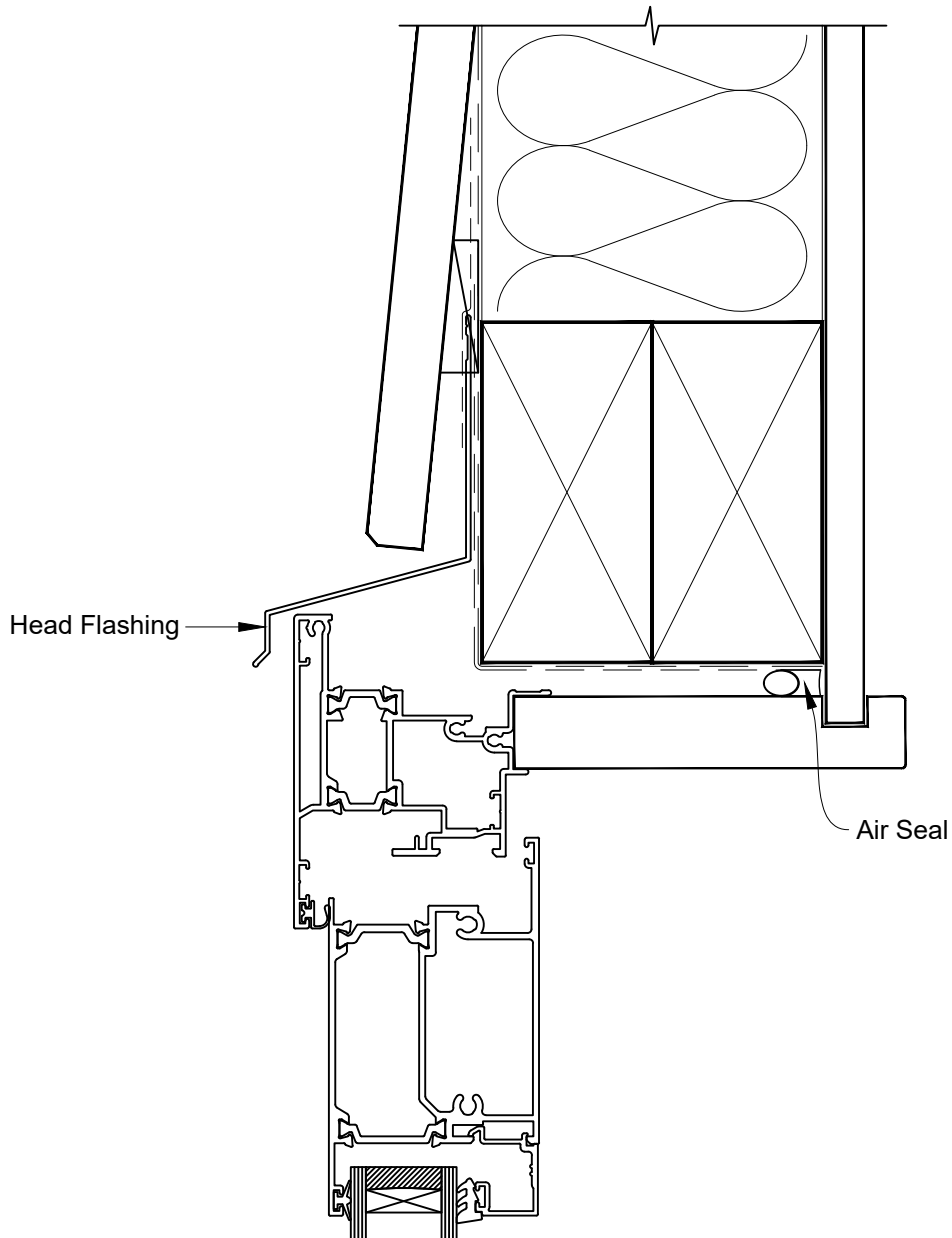

# INSTALLATION DETAIL - RESIDENTIAL THERMAL HEART HINGE DOOR OPEN IN ON BEVELBACK WEATHERBOARD CAVITY CONSTRUCTION

Date: 01.01.23

Scale: 1:2

CAD Ref.: TRHIBW-CS

# INSTALLATION DETAIL - RESIDENTIAL THERMAL HEART HINGE DOOR OPEN IN ON BEVELBACK WEATHERBOARD DIRECT FIXED CLADDING

Date: 01.01.23

Scale: 1:2

CAD Ref.: TRHIBW-DH