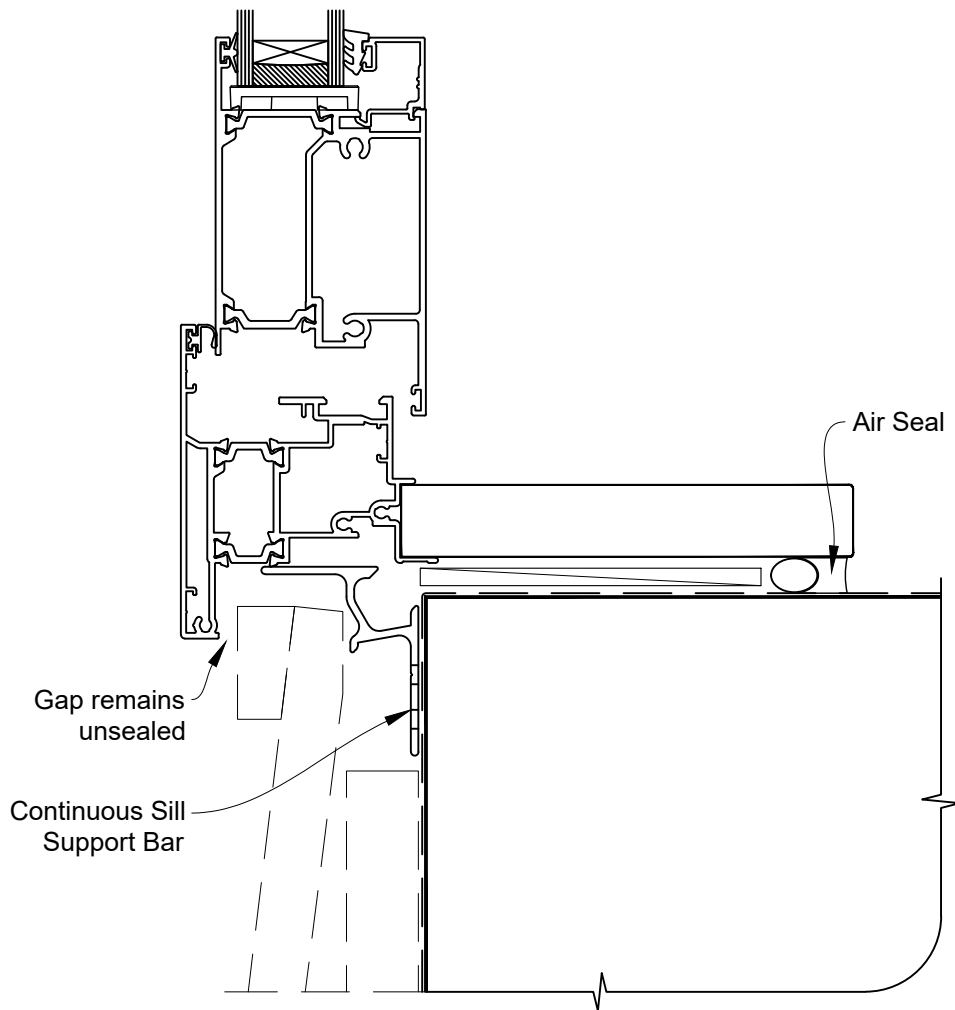

INSTALLATION DETAIL - RESIDENTIAL THERMAL HEART HINGE DOOR OPEN IN ON BEVELBACK WEATHERBOARD CAVITY CONSTRUCTION

Date: 01.01.23

Scale: 1:2

CAD Ref.: TRHIBW-CS