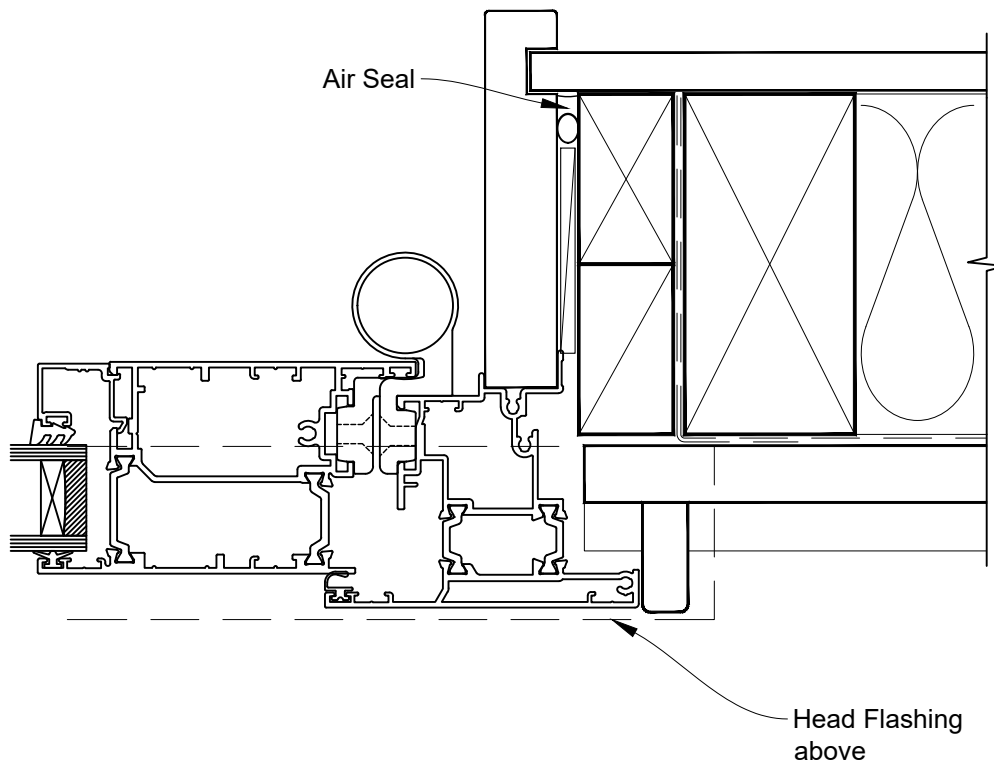

INSTALLATION DETAIL - RESIDENTIAL THERMAL HEART HINGE DOOR OPEN IN ON BEVELBACK WEATHERBOARD DIRECT FIXED CLADDING

Date: 01.01.23

Scale: 1:2

CAD Ref.: TRHIBW-DJ