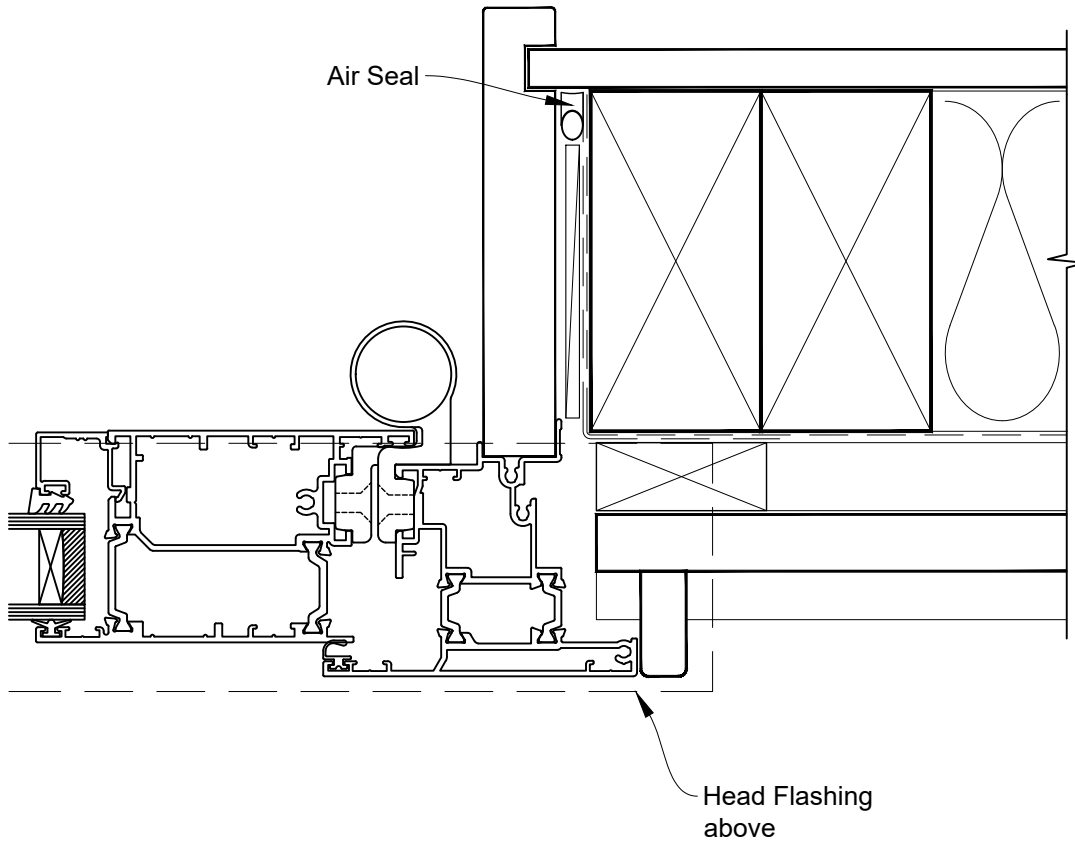

# INSTALLATION DETAIL - RESIDENTIAL THERMAL HEART HINGE DOOR OPEN IN ON BEVELBACK WEATHERBOARD CAVITY CONSTRUCTION

Date: 01.01.23

Scale: 1:2

CAD Ref.: TRHIBW-CH

# INSTALLATION DETAIL - RESIDENTIAL THERMAL HEART HINGE DOOR OPEN IN ON BEVELBACK WEATHERBOARD CAVITY CONSTRUCTION

Date: 01.01.23

Scale: 1:2

CAD Ref.: TRHIBW-CJ