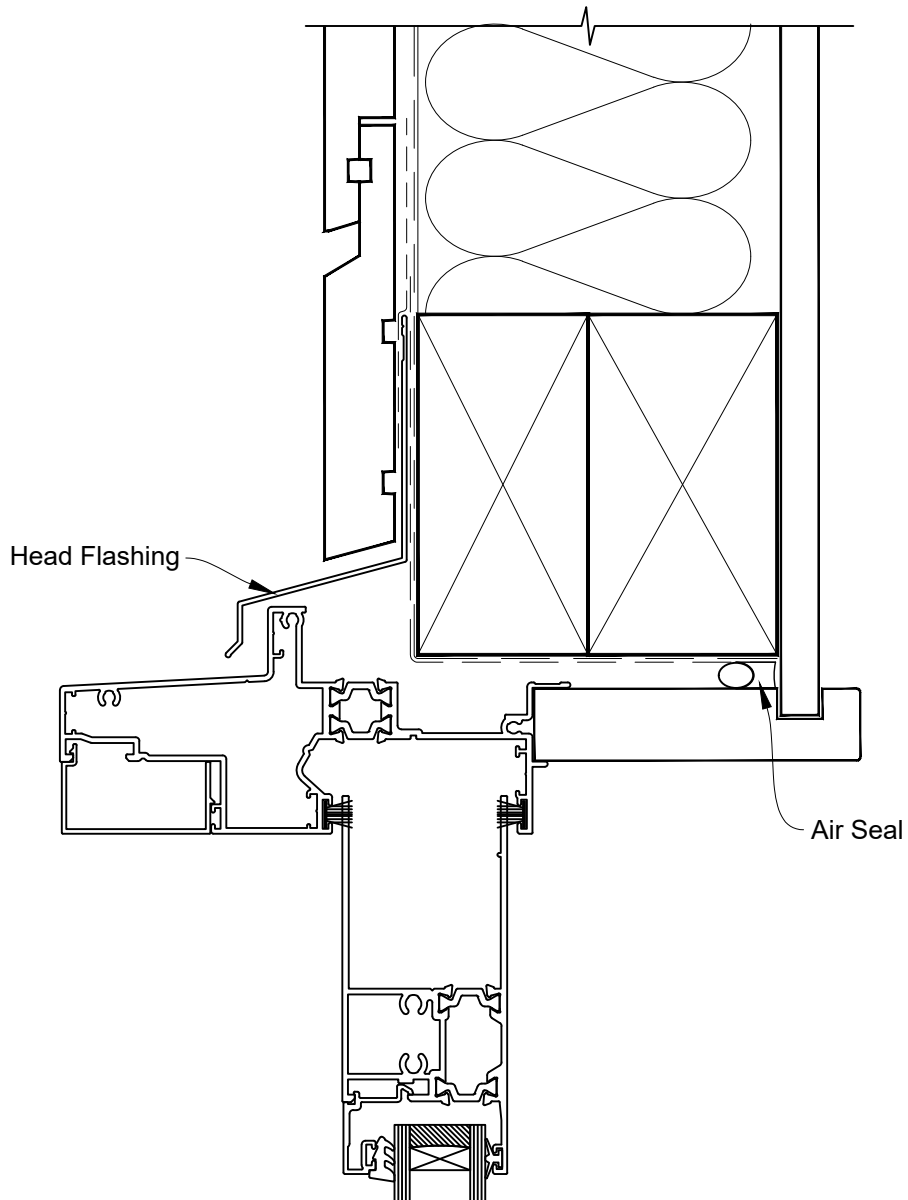

INSTALLATION DETAIL - RESIDENTIAL THERMAL HEART PROJECTING SLIDING DOOR ON RUSTICATED WEATHERBOARD CAVITY CONSTRUCTION

Date: 01.04.24

Scale: 1:2

CAD Ref.: TRPSDRW-CH

INSTALLATION DETAIL - RESIDENTIAL THERMAL HEART PROJECTING SLIDING DOOR ON RUSTICATED WEATHERBOARD CAVITY CONSTRUCTION

Date: 01.04.24

Scale: 1:2

CAD Ref.: TRPSDRW-CJ

INSTALLATION DETAIL - RESIDENTIAL THERMAL HEART PROJECTING SLIDING DOOR ON RUSTICATED WEATHERBOARD CAVITY CONSTRUCTION

Date: 01.04.24

Scale: 1:2

CAD Ref.: TRPSDRW-CS

INSTALLATION DETAIL - RESIDENTIAL THERMAL HEART PROJECTING SLIDING DOOR ON RUSTICATED WEATHERBOARD DIRECT FIXED CLADDING

Date: 01.04.24

Scale: 1:2

CAD Ref.: TRPSDRW-DH

INSTALLATION DETAIL - RESIDENTIAL THERMAL HEART PROJECTING SLIDING DOOR ON RUSTICATED WEATHERBOARD DIRECT FIXED CLADDING