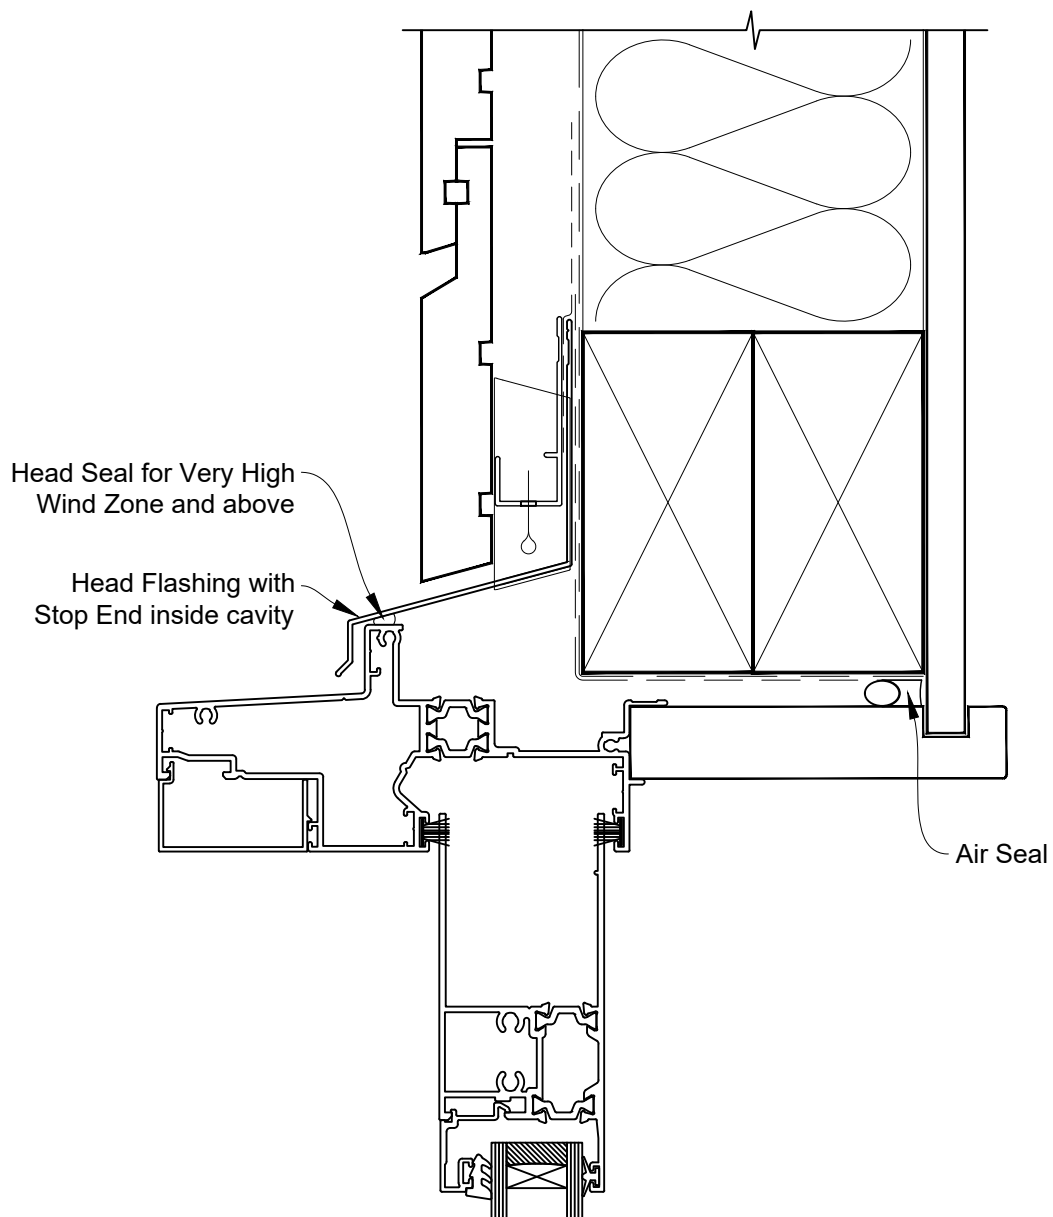

INSTALLATION DETAIL - RESIDENTIAL THERMAL HEART PROJECTING SLIDING DOOR ON RUSTICATED WEATHERBOARD CAVITY CONSTRUCTION

Date: 01.04.24

Scale: 1:2

CAD Ref.: TRPSDRW-CH

INSTALLATION DETAIL - RESIDENTIAL THERMAL HEART PROJECTING SLIDING DOOR ON RUSTICATED WEATHERBOARD CAVITY CONSTRUCTION

Date: 01.04.24

Scale: 1:2

CAD Ref.: TRPSDRW-CJ

INSTALLATION DETAIL - RESIDENTIAL THERMAL HEART PROJECTING SLIDING DOOR ON RUSTICATED WEATHERBOARD CAVITY CONSTRUCTION

Date: 01.04.24

Scale: 1:2

CAD Ref.: TRPSDRW-CS

INSTALLATION DETAIL - RESIDENTIAL THERMAL HEART PROJECTING SLIDING DOOR ON RUSTICATED WEATHERBOARD DIRECT FIXED CLADDING

Date: 01.04.24

Scale: 1:2

CAD Ref.: TRPSDRW-DH

INSTALLATION DETAIL - RESIDENTIAL THERMAL HEART PROJECTING SLIDING DOOR ON RUSTICATED WEATHERBOARD DIRECT FIXED CLADDING