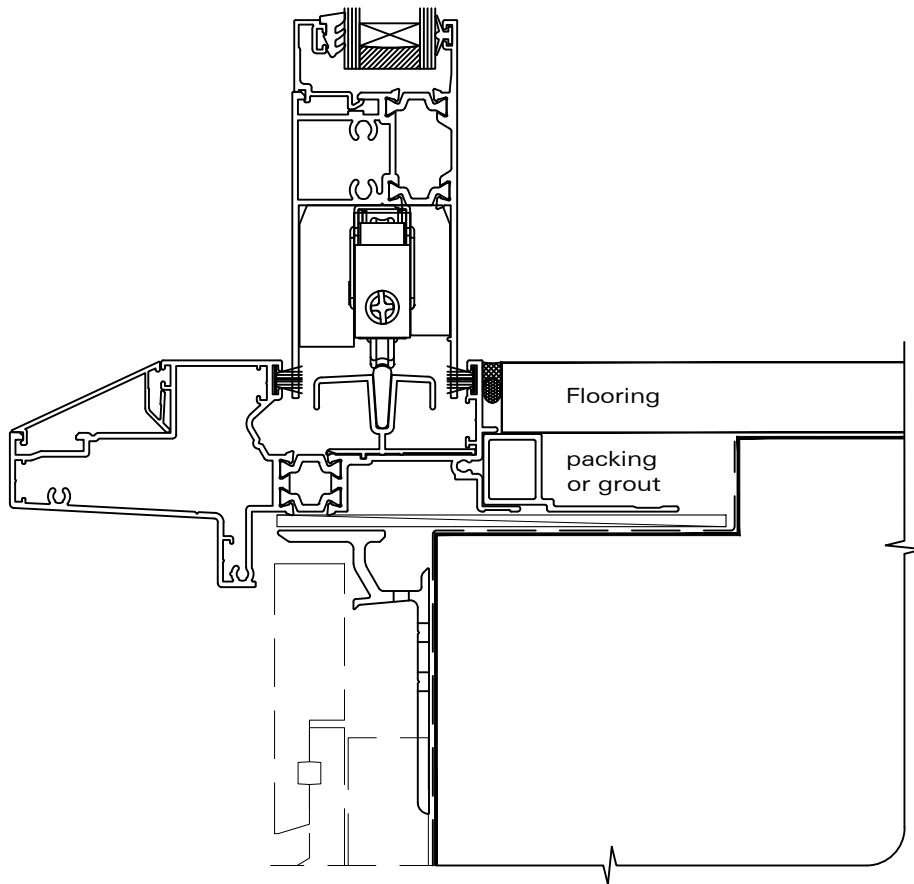

INSTALLATION DETAIL - RESIDENTIAL THERMAL HEART PROJECTING SLIDING DOOR ON RUSTICATED WEATHERBOARD CAVITY CONSTRUCTION

Date: 01.04.24

Scale: 1:2

CAD Ref.: TRPSDRW-CH

INSTALLATION DETAIL - RESIDENTIAL THERMAL HEART PROJECTING SLIDING DOOR ON RUSTICATED WEATHERBOARD CAVITY CONSTRUCTION

Date: 01.04.24

Scale: 1:2

CAD Ref.: TRPSDRW-CJ

INSTALLATION DETAIL - RESIDENTIAL THERMAL HEART PROJECTING SLIDING DOOR ON RUSTICATED WEATHERBOARD CAVITY CONSTRUCTION

Date: 01.04.24

Scale: 1:2

CAD Ref.: TRPSDRW-CS

INSTALLATION DETAIL - RESIDENTIAL THERMAL HEART PROJECTING SLIDING DOOR ON RUSTICATED WEATHERBOARD DIRECT FIXED CLADDING

Date: 01.04.24

Scale: 1:2

CAD Ref.: TRPSDRW-DH

INSTALLATION DETAIL - RESIDENTIAL THERMAL HEART PROJECTING SLIDING DOOR ON RUSTICATED WEATHERBOARD DIRECT FIXED CLADDING