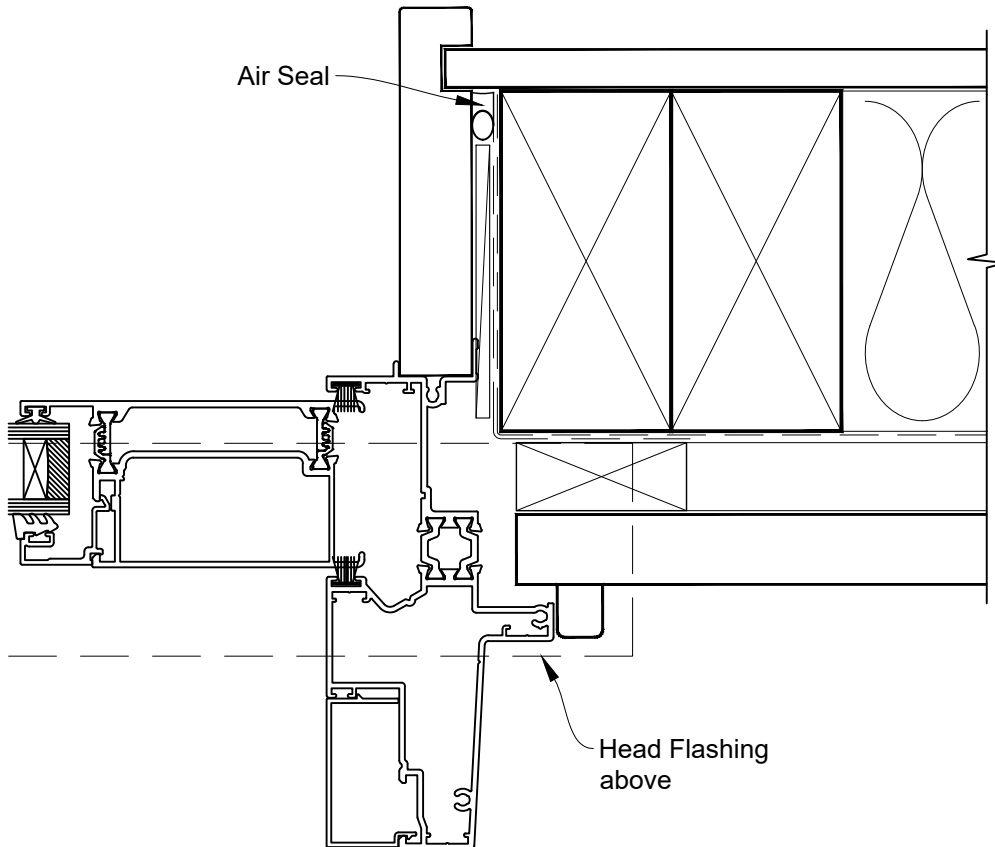

INSTALLATION DETAIL - RESIDENTIAL THERMAL HEART PROJECTING SLIDING DOOR ON RUSTICATED WEATHERBOARD CAVITY CONSTRUCTION

Date: 01.04.24

Scale: 1:2

CAD Ref.: TRPSDRW-CH

INSTALLATION DETAIL - RESIDENTIAL THERMAL HEART PROJECTING SLIDING DOOR ON RUSTICATED WEATHERBOARD CAVITY CONSTRUCTION

Date: 01.04.24

Scale: 1:2

CAD Ref.: TRPSDRW-CJ

INSTALLATION DETAIL - RESIDENTIAL THERMAL HEART PROJECTING SLIDING DOOR ON RUSTICATED WEATHERBOARD CAVITY CONSTRUCTION

Date: 01.04.24

Scale: 1:2

CAD Ref.: TRPSDRW-CS

INSTALLATION DETAIL - RESIDENTIAL THERMAL HEART PROJECTING SLIDING DOOR ON RUSTICATED WEATHERBOARD DIRECT FIXED CLADDING

Date: 01.04.24

Scale: 1:2

CAD Ref.: TRPSDRW-DH

INSTALLATION DETAIL - RESIDENTIAL THERMAL HEART PROJECTING SLIDING DOOR ON RUSTICATED WEATHERBOARD DIRECT FIXED CLADDING