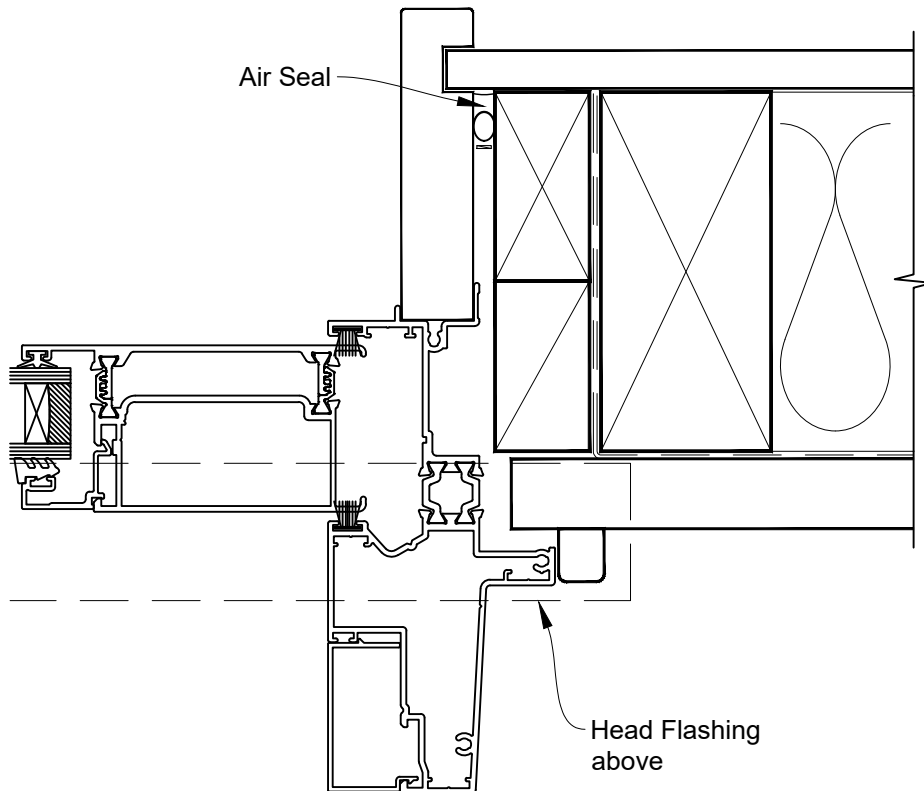

INSTALLATION DETAIL - RESIDENTIAL THERMAL HEART PROJECTING SLIDING DOOR ON RUSTICATED WEATHERBOARD DIRECT FIXED CLADDING

Date: 01.04.24

Scale: 1:2

CAD Ref.: TRPSDRW-DH

INSTALLATION DETAIL - RESIDENTIAL THERMAL HEART PROJECTING SLIDING DOOR ON RUSTICATED WEATHERBOARD DIRECT FIXED CLADDING

Date: 01.04.24

Scale: 1:2

CAD Ref.: TRPSDRW-DJ

INSTALLATION DETAIL - RESIDENTIAL THERMAL HEART PROJECTING SLIDING DOOR ON RUSTICATED WEATHERBOARD DIRECT FIXED CLADDING

Date: 01.04.24

Scale: 1:2

CAD Ref.: TRPSDRW-DS