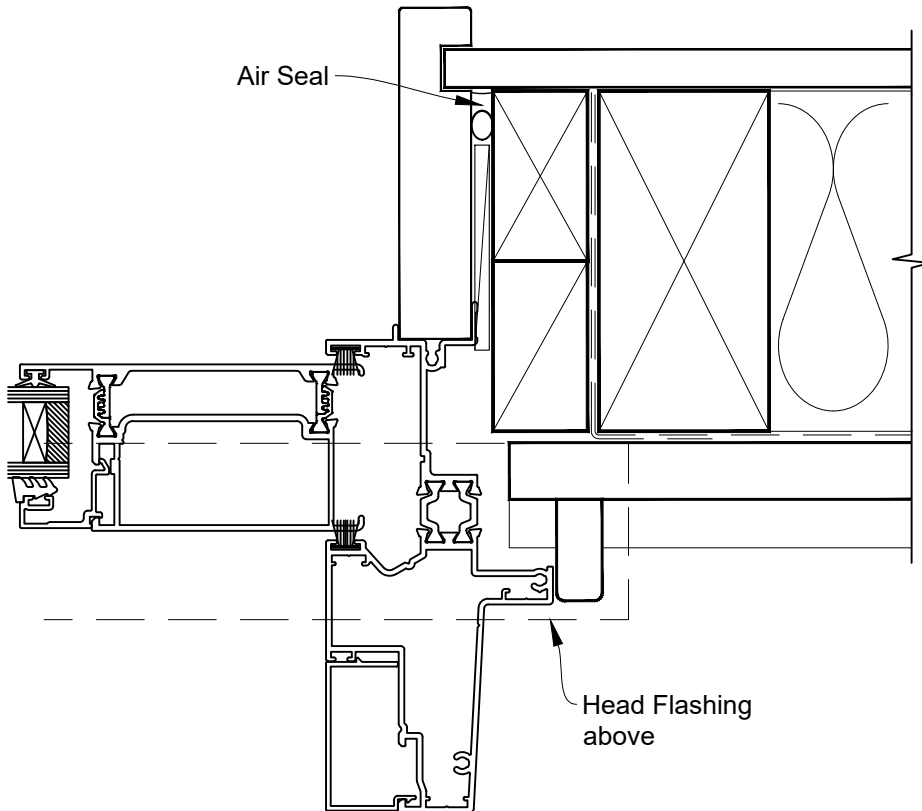

INSTALLATION DETAIL - RESIDENTIAL THERMAL HEART PROJECTING SLIDING DOOR ON BEVEL BACK WEATHERBOARD DIRECT FIXED CLADDING

Date: 01.04.24

Scale: 1:2

CAD Ref.: TRPSDBW-DJ