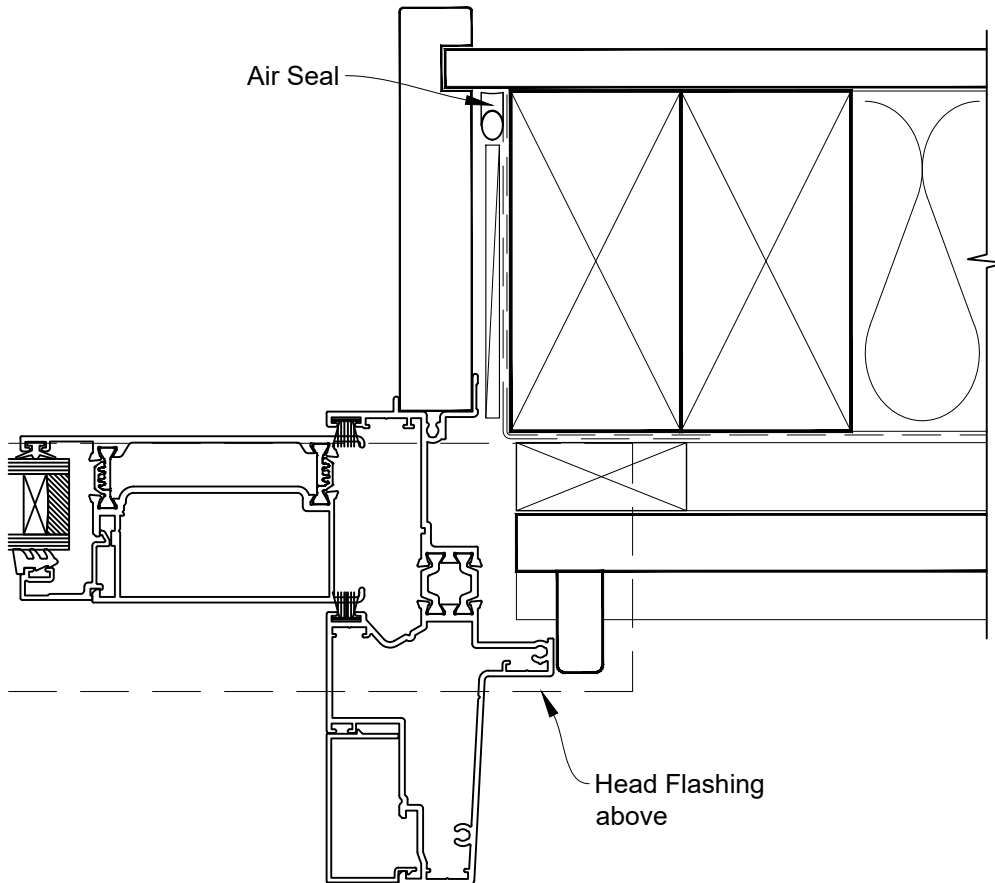

# INSTALLATION DETAIL - RESIDENTIAL THERMAL HEART PROJECTING SLIDING DOOR ON BEVEL BACK WEATHERBOARD CAVITY CONSTRUCTION

Date: 01.04.24

Scale: 1:2

CAD Ref.: TRPSDBW-CH

# INSTALLATION DETAIL - RESIDENTIAL THERMAL HEART PROJECTING SLIDING DOOR ON BEVEL BACK WEATHERBOARD CAVITY CONSTRUCTION

Date: 01.04.24

Scale: 1:2

CAD Ref.: TRPSDBW-CJ