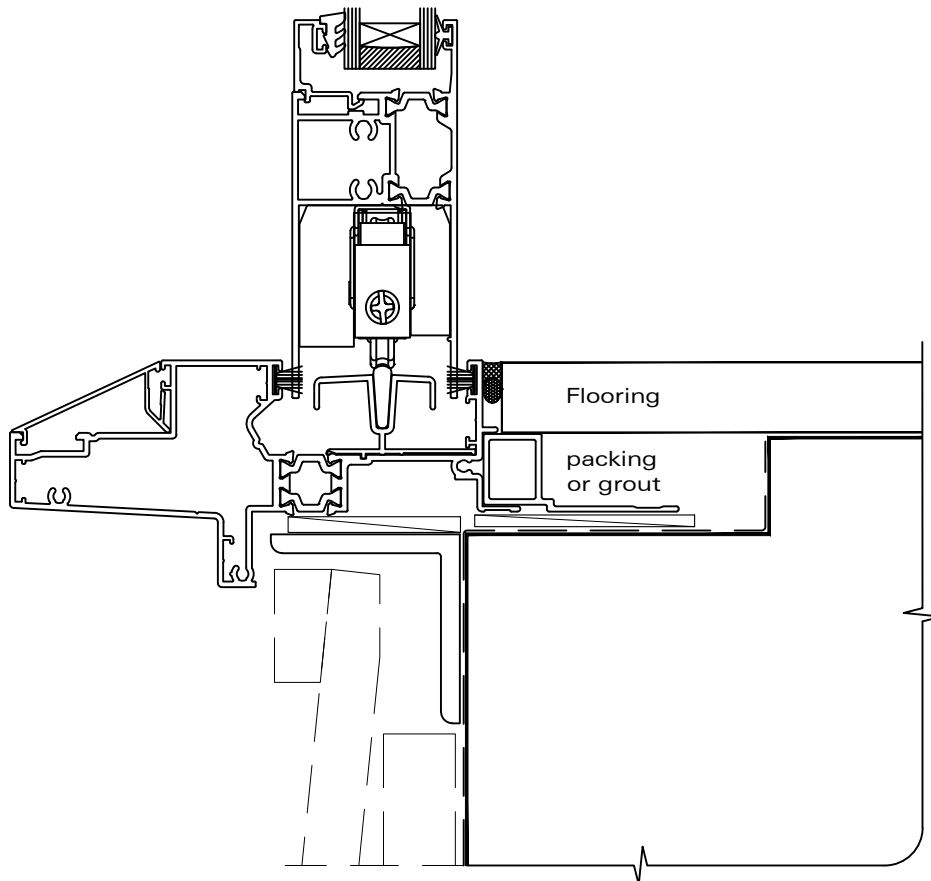

INSTALLATION DETAIL - RESIDENTIAL THERMAL HEART PROJECTING SLIDING DOOR ON BEVEL BACK WEATHERBOARD CAVITY CONSTRUCTION

Date: 01.04.24

Scale: 1:2

CAD Ref.: TRPSDBW-CS