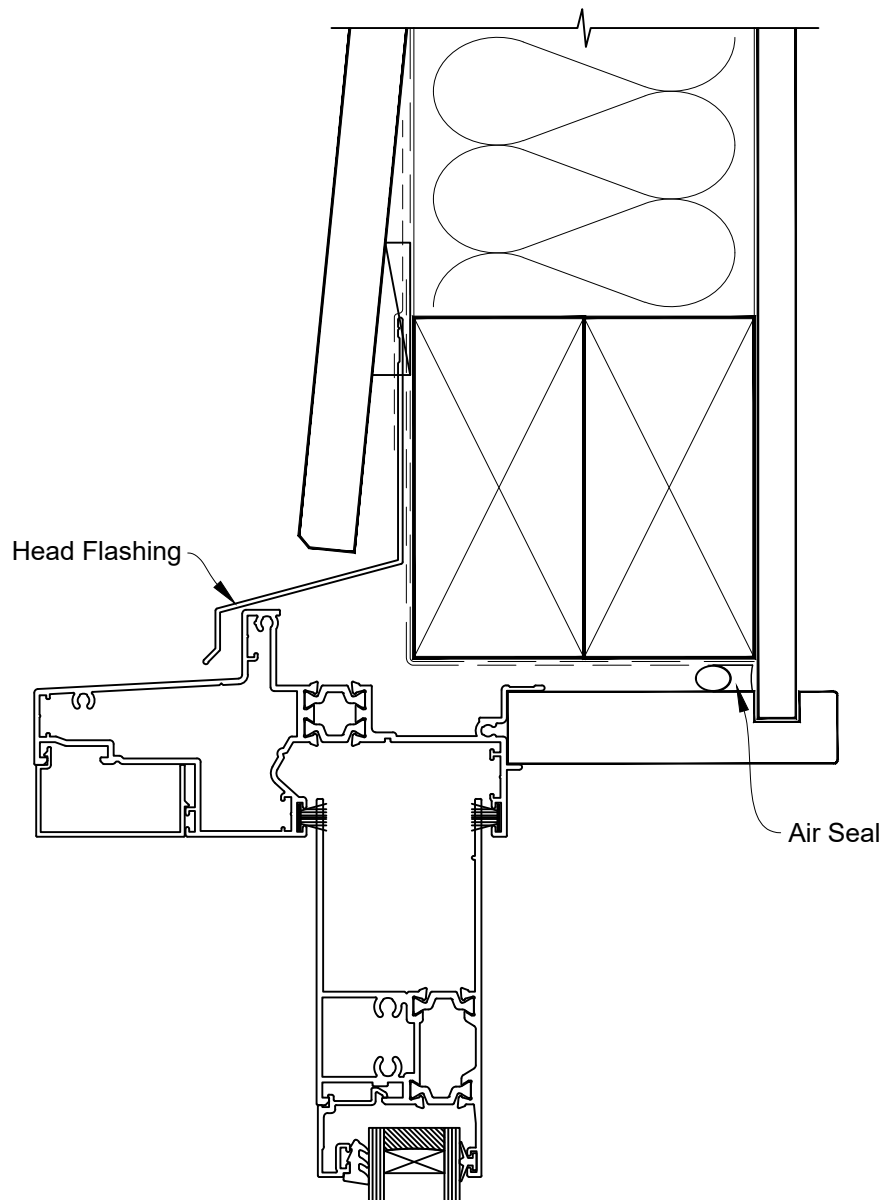

# INSTALLATION DETAIL - RESIDENTIAL THERMAL HEART PROJECTING SLIDING DOOR ON BEVEL BACK WEATHERBOARD CAVITY CONSTRUCTION

Date: 01.04.24

Scale: 1:2

CAD Ref.: TRPSDBW-CJ

# INSTALLATION DETAIL - RESIDENTIAL THERMAL HEART PROJECTING SLIDING DOOR ON BEVEL BACK WEATHERBOARD CAVITY CONSTRUCTION

Date: 01.04.24

Scale: 1:2

CAD Ref.: TRPSDBW-CS

# INSTALLATION DETAIL - RESIDENTIAL THERMAL HEART PROJECTING SLIDING DOOR ON BEVEL BACK WEATHERBOARD DIRECT FIXED CLADDING

Date: 01.04.24

Scale: 1:2

CAD Ref.: TRPSDBW-DH