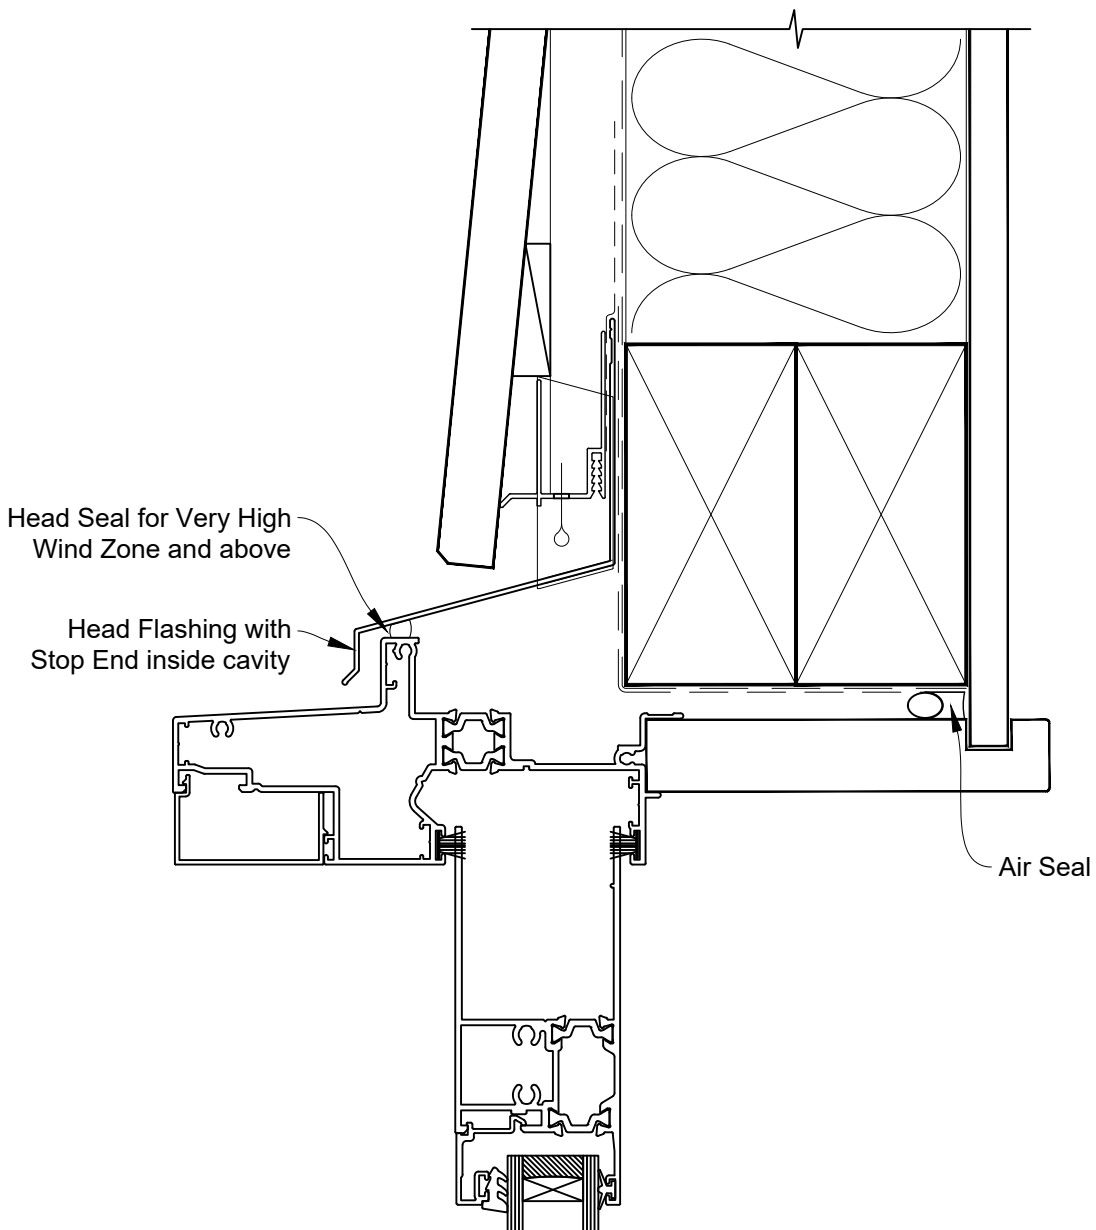

# INSTALLATION DETAIL - RESIDENTIAL THERMAL HEART PROJECTING SLIDING DOOR ON BEVEL BACK WEATHERBOARD CAVITY CONSTRUCTION

Date: 01.04.24

Scale: 1:2

CAD Ref.: TRPSDBW-CH

# INSTALLATION DETAIL - RESIDENTIAL THERMAL HEART PROJECTING SLIDING DOOR ON BEVEL BACK WEATHERBOARD CAVITY CONSTRUCTION

Date: 01.04.24

Scale: 1:2

CAD Ref.: TRPSDBW-CJ