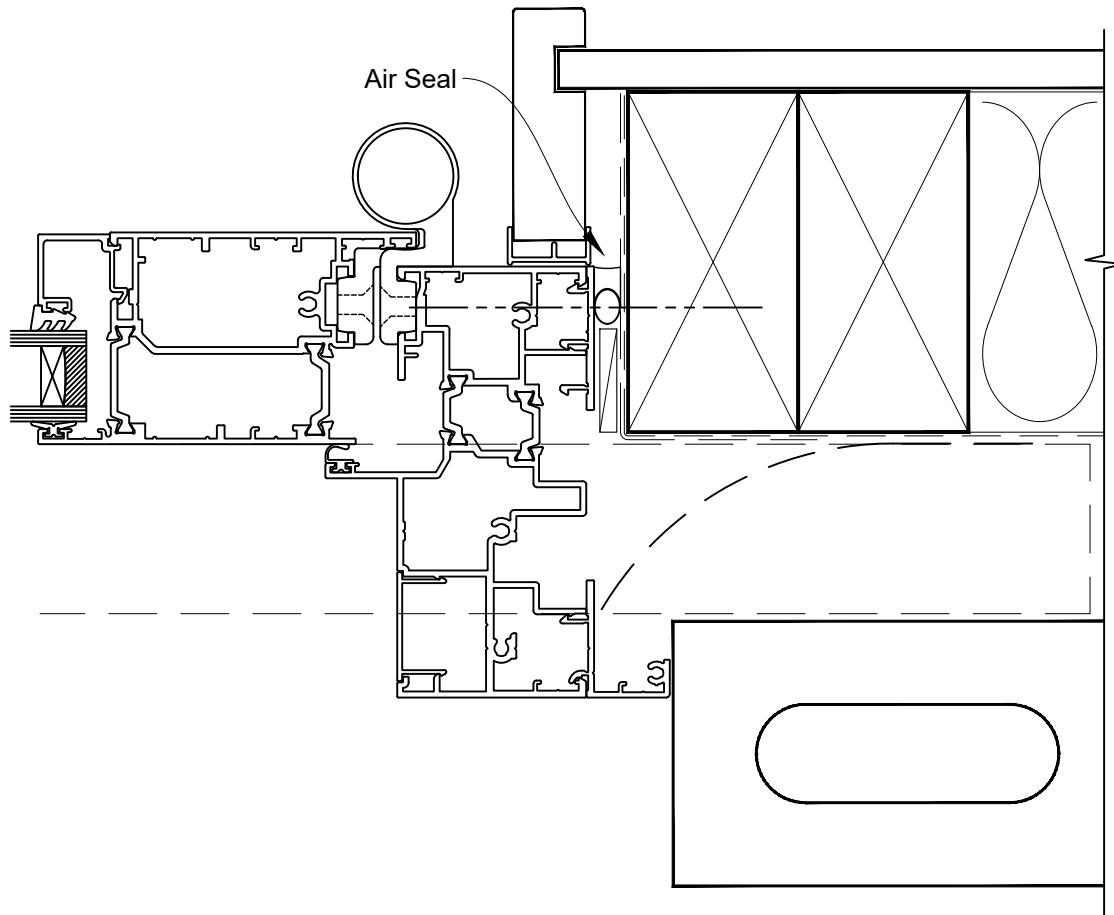

INSTALLATION DETAIL - ARCHITECTURAL THERMAL HEART HINGED DOOR OPEN IN ON BRICK VENEER CAVITY CONSTRUCTION

Date: 01.09.23

Scale: 1:2

CAD Ref.: TAHIBV-CH

INSTALLATION DETAIL - ARCHITECTURAL THERMAL HEART HINGED DOOR OPEN IN ON BRICK VENEER CAVITY CONSTRUCTION

Date: 01.09.23

Scale: 1:2

CAD Ref.: TAHIBV-CJ

INSTALLATION DETAIL - ARCHITECTURAL THERMAL HEART HINGED DOOR OPEN IN ON BRICK VENEER CAVITY CONSTRUCTION

Date: 01.09.23

Scale: 1:2

CAD Ref.: TAHIBV-CS

FLANGED BOTTOM RAIL OPTION

INSTALLATION DETAIL - ARCHITECTURAL THERMAL HEART HINGED DOOR OPEN IN ON BRICK VENEER CAVITY CONSTRUCTION

Date: 01.09.23

Scale: 1:2

CAD Ref.: TAHIBV-CS2

FLUSH BOTTOM RAIL OPTION