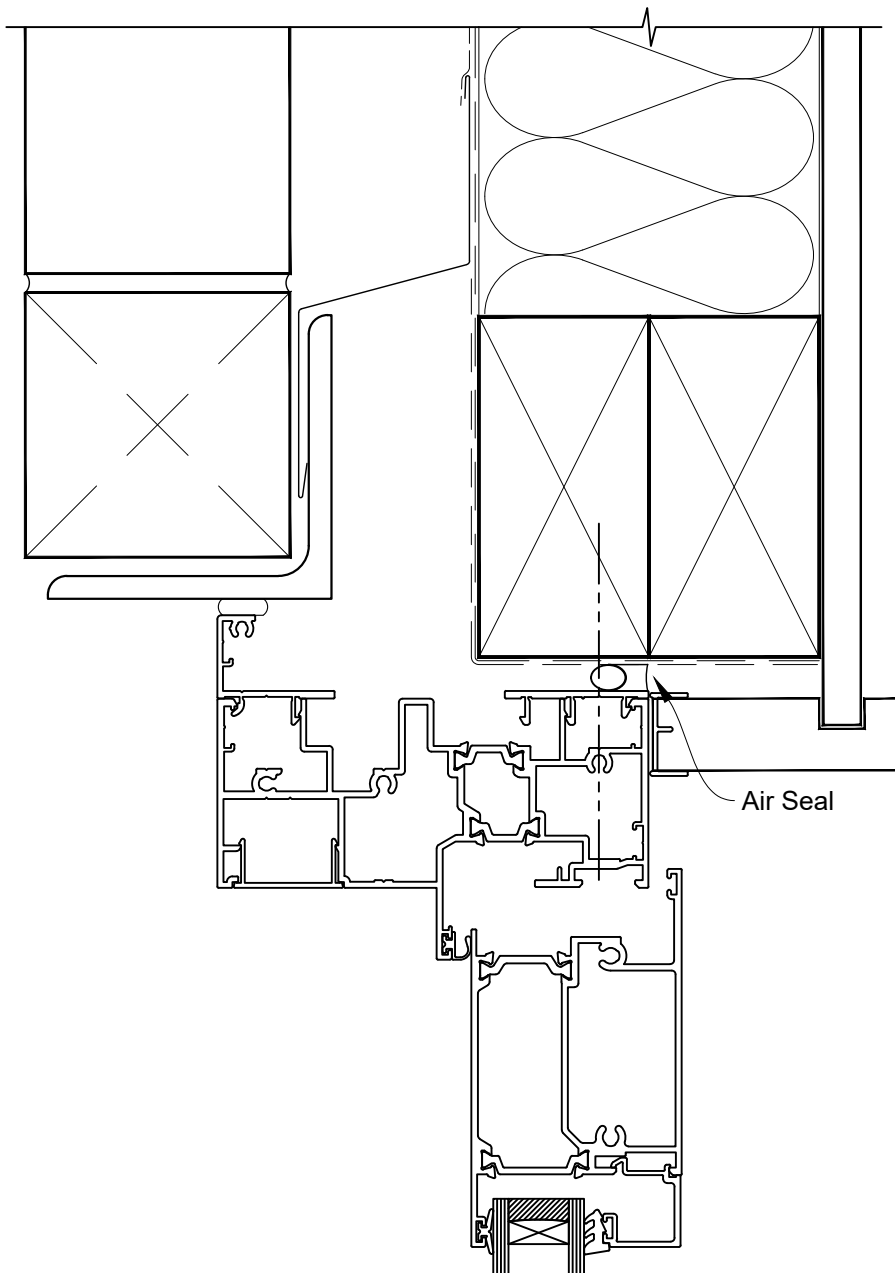

INSTALLATION DETAIL - ARCHITECTURAL THERMAL HEART HINGED DOOR OPEN IN ON BRICK VENEER CAVITY CONSTRUCTION

Date: 01.09.23

Scale: 1:2

CAD Ref.: TAHIBV-CH

INSTALLATION DETAIL - ARCHITECTURAL THERMAL HEART HINGED DOOR OPEN IN ON BRICK VENEER CAVITY CONSTRUCTION

Date: 01.09.23

Scale: 1:2

CAD Ref.: TAHIBV-CJ

INSTALLATION DETAIL - ARCHITECTURAL THERMAL HEART HINGED DOOR OPEN IN ON BRICK VENEER CAVITY CONSTRUCTION

Date: 01.09.23

Scale: 1:2

CAD Ref.: TAHIBV-CS

FLANGED BOTTOM RAIL OPTION

INSTALLATION DETAIL - ARCHITECTURAL THERMAL HEART HINGED DOOR OPEN IN ON BRICK VENEER CAVITY CONSTRUCTION

Date: 01.09.23

Scale: 1:2

CAD Ref.: TAHIBV-CS2

FLUSH BOTTOM RAIL OPTION