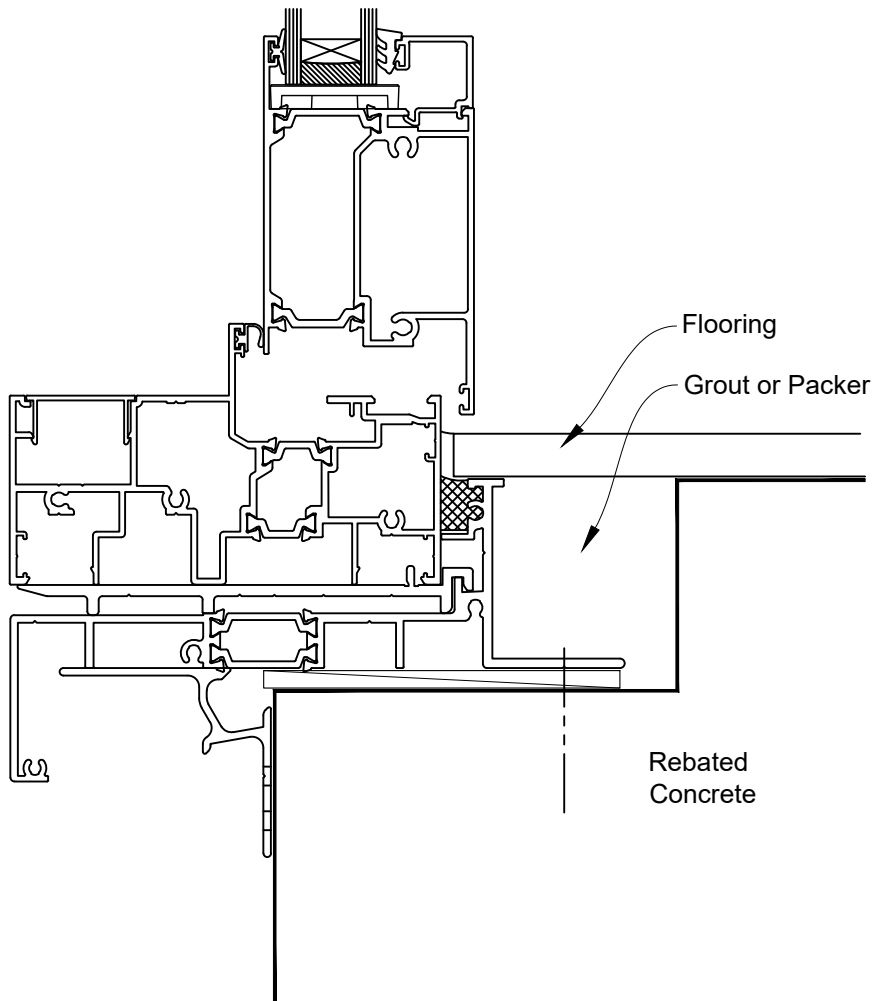

INSTALLATION DETAIL - ARCHITECTURAL THERMAL HEART HINGED DOOR OPEN IN ON BRICK VENEER CAVITY CONSTRUCTION

Date: 01.09.23

Scale: 1:2

CAD Ref.: TAHIBV-CH

INSTALLATION DETAIL - ARCHITECTURAL THERMAL HEART HINGED DOOR OPEN IN ON BRICK VENEER CAVITY CONSTRUCTION

Date: 01.09.23

Scale: 1:2

CAD Ref.: TAHIBV-CJ

INSTALLATION DETAIL - ARCHITECTURAL THERMAL HEART HINGED DOOR OPEN IN ON BRICK VENEER CAVITY CONSTRUCTION

Date: 01.09.23

Scale: 1:2

CAD Ref.: TAHIBV-CS

FLANGED BOTTOM RAIL OPTION

INSTALLATION DETAIL - ARCHITECTURAL THERMAL HEART HINGED DOOR OPEN IN ON BRICK VENEER CAVITY CONSTRUCTION

Date: 01.09.23

Scale: 1:2

CAD Ref.: TAHIBV-CS2

FLUSH BOTTOM RAIL OPTION