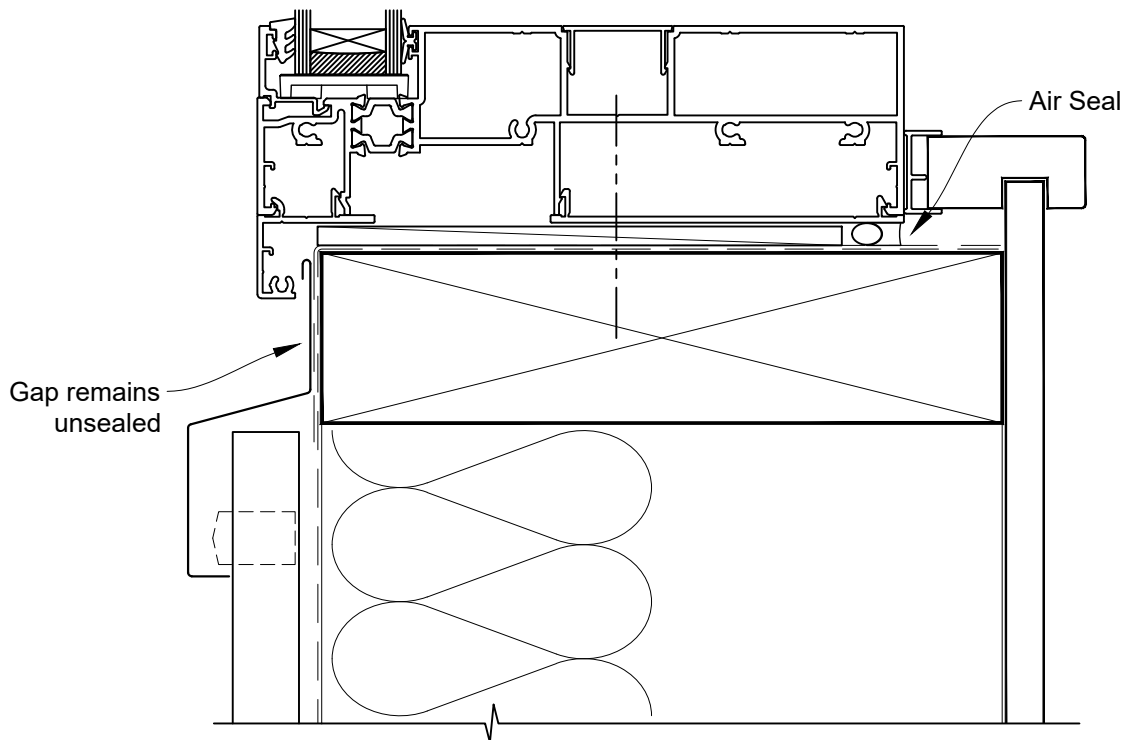

INSTALLATION DETAIL - ARCHITECTURAL THERMAL HEART 171mm AWNING WINDOW ON PROFILE METAL DIRECT FIXED CLADDING

Date: 01.09.23

Scale: 1:2

CAD Ref.: TA171AWPM-DS

FACING INFILL OPTION