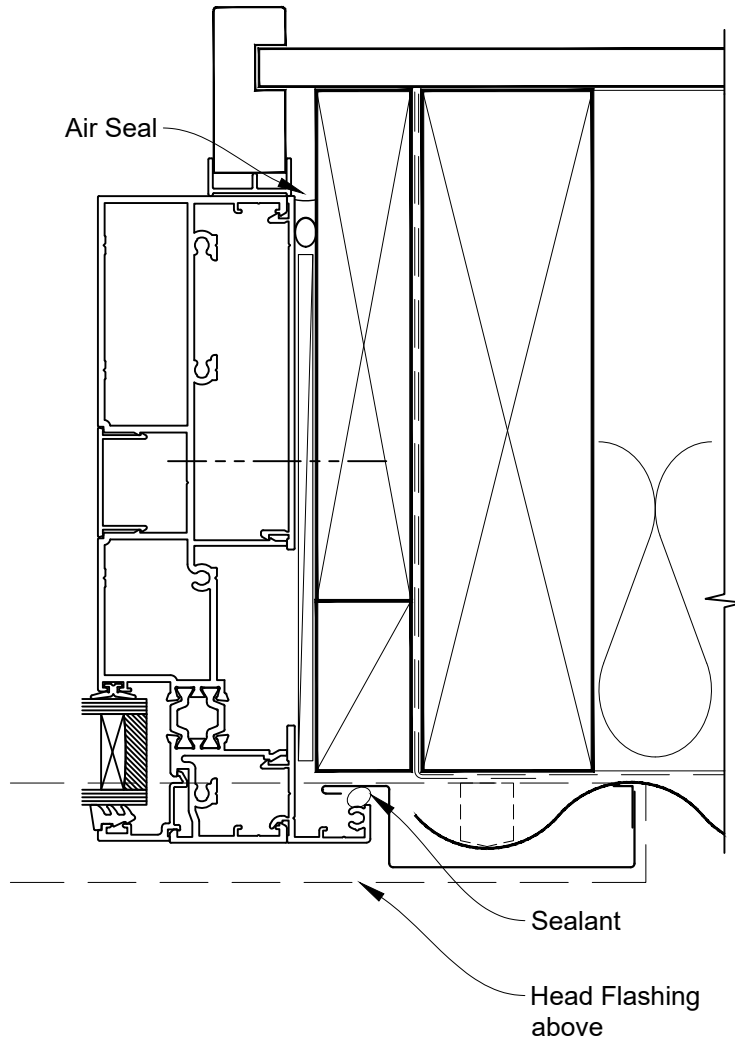

INSTALLATION DETAIL - ARCHITECTURAL THERMAL HEART 171mm AWNING WINDOW ON PROFILE METAL DIRECT FIXED CLADDING

Date: 01.09.23

Scale: 1:2

CAD Ref.: TA171AWPM-DJ