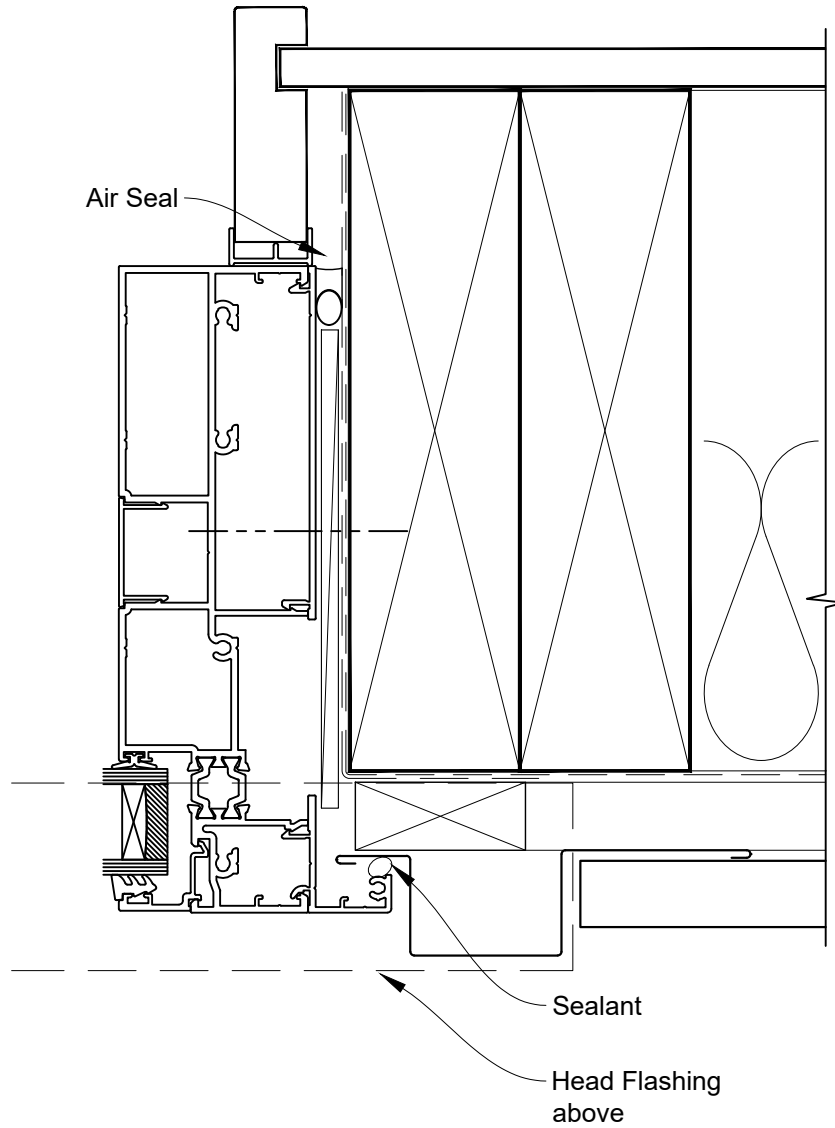

INSTALLATION DETAIL - ARCHITECTURAL THERMAL HEART 171mm AWNING WINDOW ON PROFILE METAL CAVITY CONSTRUCTION

Date: 01.09.23

Scale: 1:2

CAD Ref.: TA171AWPM-CJ