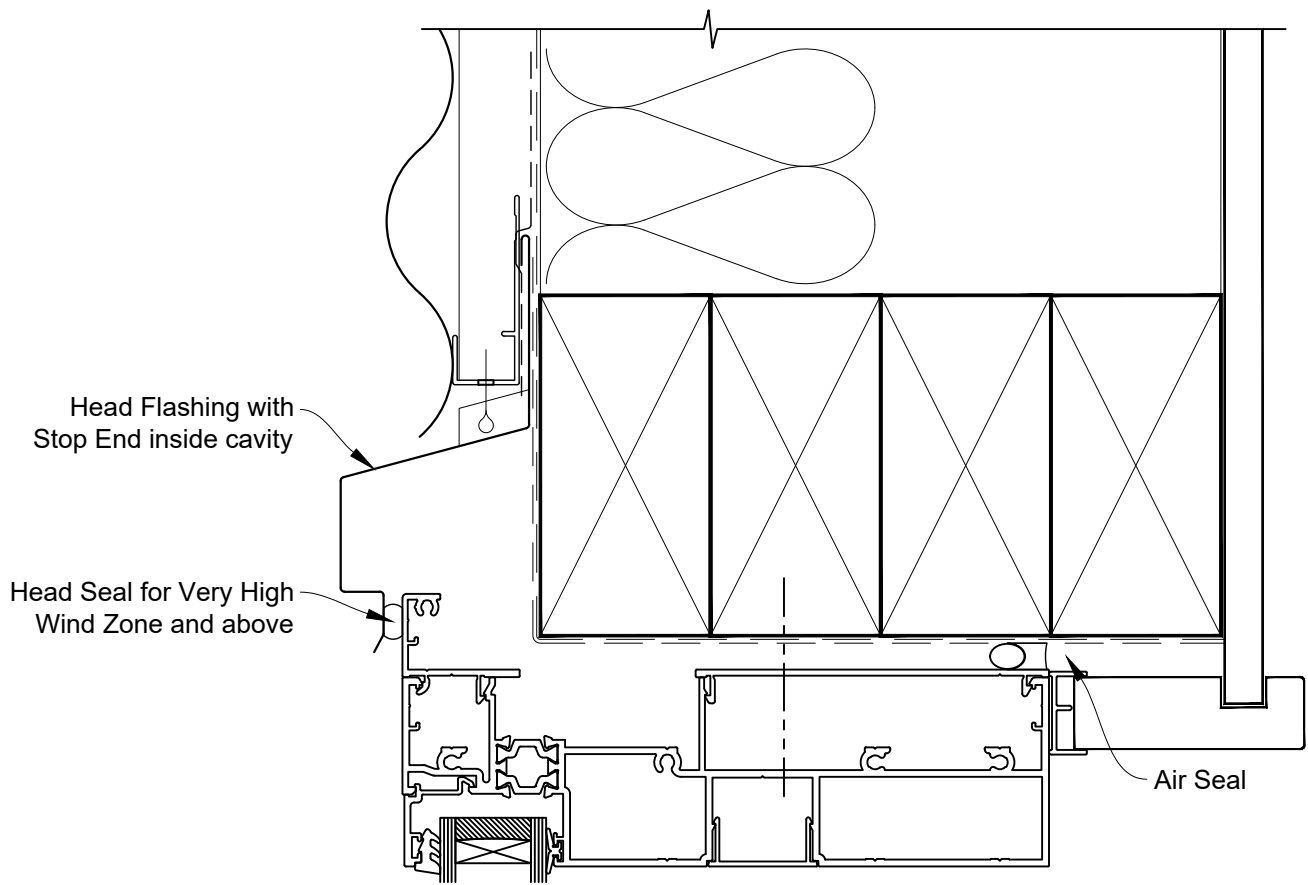

# INSTALLATION DETAIL - ARCHITECTURAL THERMAL HEART 171mm AWNING WINDOW ON PROFILE METAL CAVITY CONSTRUCTION

Date: 01.09.23

Scale: 1:2

CAD Ref.: TA171AWPM-CH