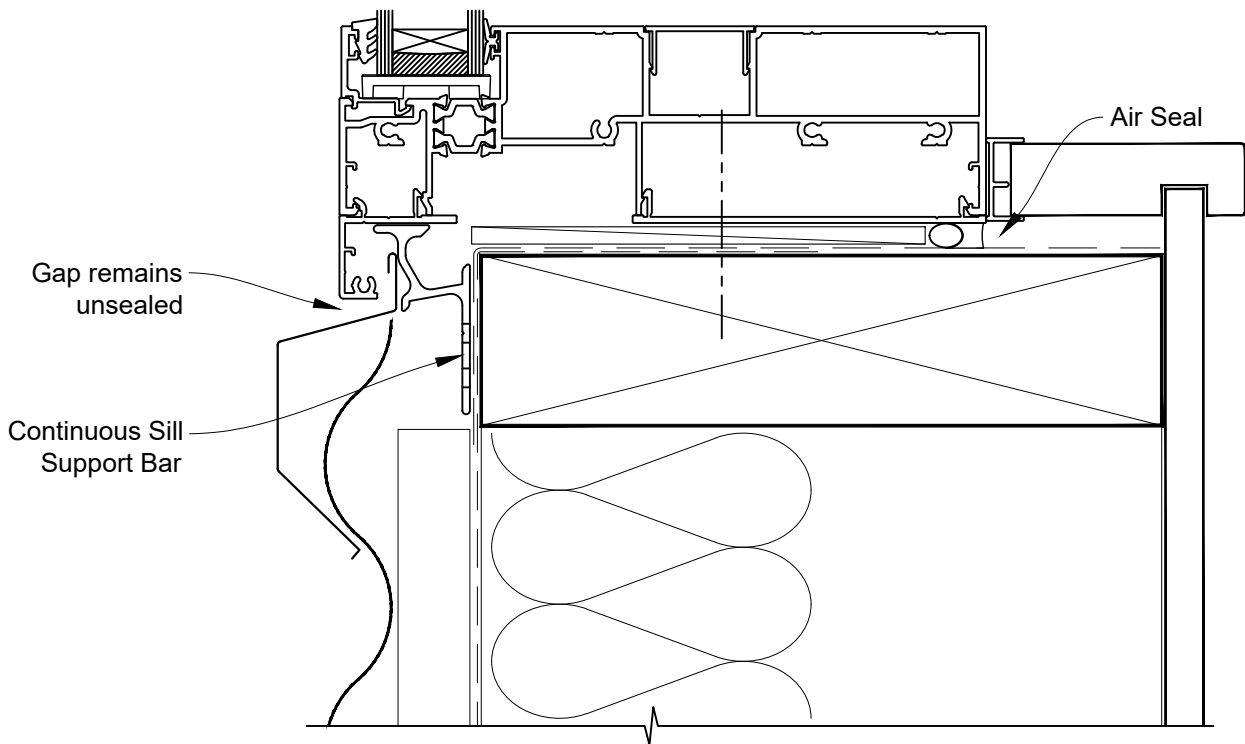

INSTALLATION DETAIL - ARCHITECTURAL THERMAL HEART 171mm AWNING WINDOW ON PROFILE METAL CAVITY CONSTRUCTION

Date: 01.09.23

Scale: 1:2

CAD Ref.: TA171AWPM-CS

FACING INFILL OPTION