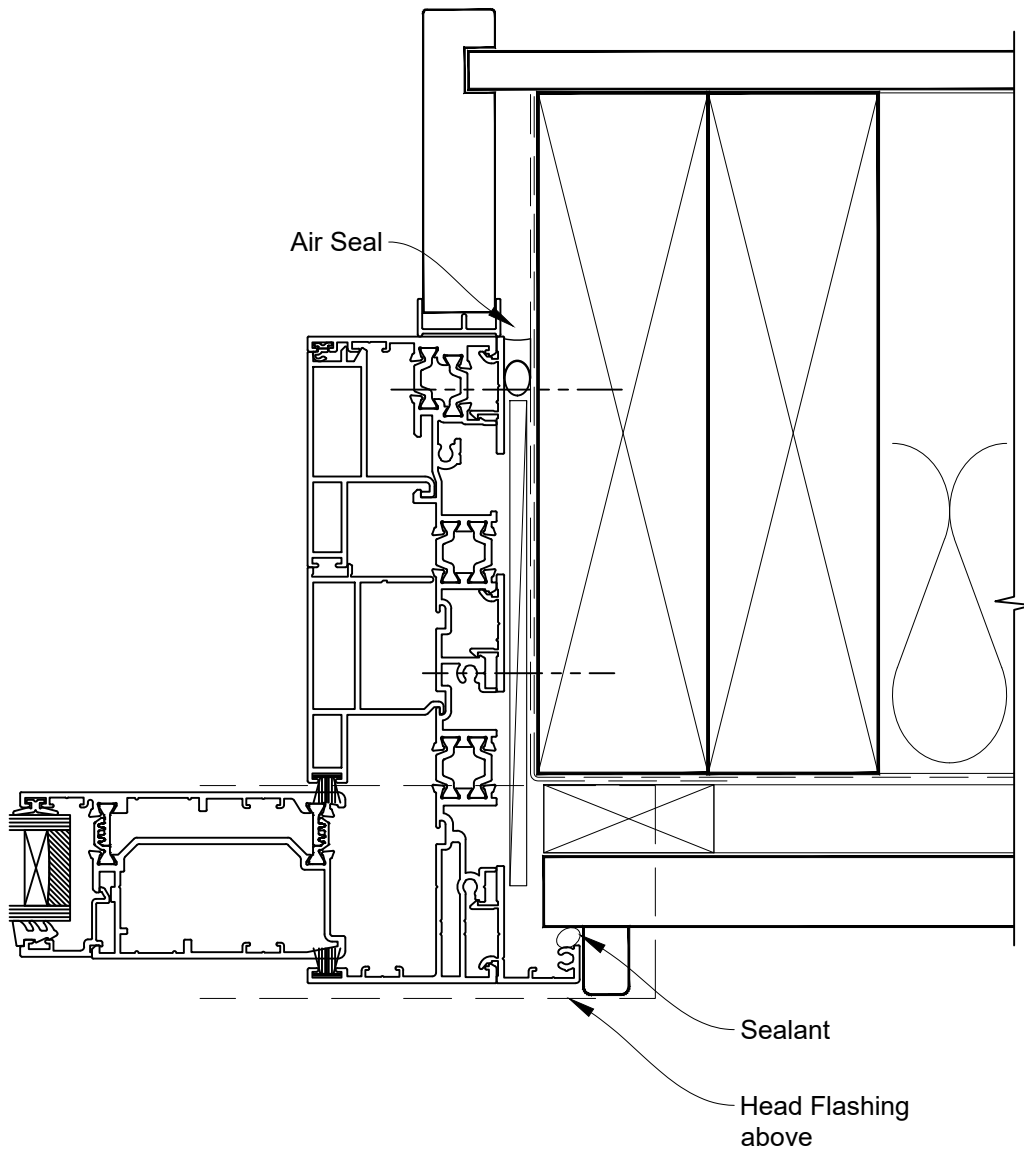

INSTALLATION DETAIL - ARCHITECTURAL THERMAL HEART 171mm SLIDING DOOR ON RUSTICATED WEATHERBOARD CAVITY CONSTRUCTION

Date: 01.09.23

Scale: 1:2

CAD Ref.: TA171SDRW-CH

INSTALLATION DETAIL - ARCHITECTURAL THERMAL HEART 171mm SLIDING DOOR ON RUSTICATED WEATHERBOARD CAVITY CONSTRUCTION

Date: 01.09.23

Scale: 1:2

CAD Ref.: TA171SDRW-CJ

INSTALLATION DETAIL - ARCHITECTURAL THERMAL HEART 171mm SLIDING DOOR ON RUSTICATED WEATHERBOARD CAVITY CONSTRUCTION

Date: 01.09.23

Scale: 1:2

CAD Ref.: TA171SDRW-CS