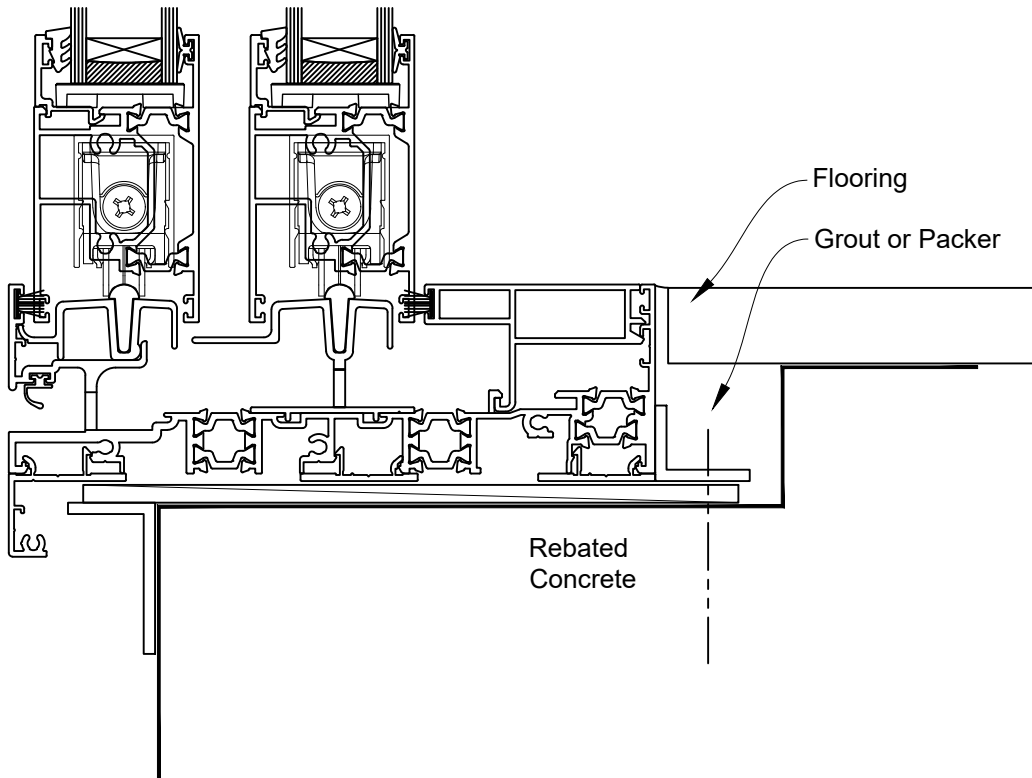

INSTALLATION DETAIL - ARCHITECTURAL THERMAL HEART 171mm SLIDING DOOR ON RUSTICATED WEATHERBOARD DIRECT FIXED CLADDING

Date: 01.09.23

Scale: 1:2

CAD Ref.: TA171SDRW-DJ

INSTALLATION DETAIL - ARCHITECTURAL THERMAL HEART 171mm SLIDING DOOR ON RUSTICATED WEATHERBOARD DIRECT FIXED CLADDING

Date: 01.09.23

Scale: 1:2

CAD Ref.: TA171SDRW-DS

FACING INFILL OPTION

INSTALLATION DETAIL - ARCHITECTURAL THERMAL HEART 171mm SLIDING DOOR ON RUSTICATED WEATHERBOARD DIRECT FIXED CLADDING

Date: 01.09.23

Scale: 1:2

CAD Ref.: TA171SDRW-DS2

SILL TRAY OPTION