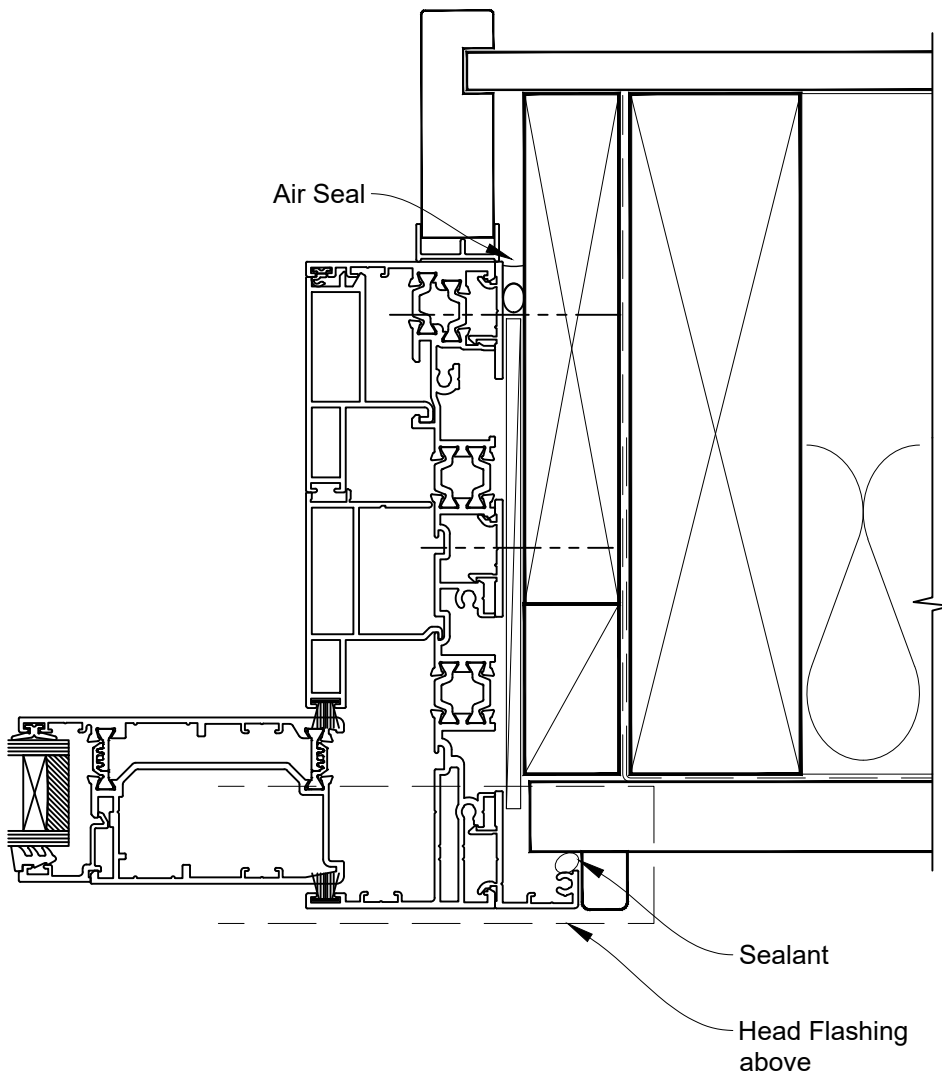

FACING INFILL OPTION

INSTALLATION DETAIL - ARCHITECTURAL THERMAL HEART 171mm SLIDING DOOR ON RUSTICATED WEATHERBOARD CAVITY CONSTRUCTION

Date: 01.09.23

Scale: 1:2

CAD Ref.: TA171SDRW-CS2

SILL TRAY OPTION

INSTALLATION DETAIL - ARCHITECTURAL THERMAL HEART 171mm SLIDING DOOR ON RUSTICATED WEATHERBOARD CAVITY CONSTRUCTION

Date: 01.09.23

Scale: 1:2

CAD Ref.: TA171SDRW-CS3

INSTALLATION DETAIL - ARCHITECTURAL THERMAL HEART 171mm SLIDING DOOR ON RUSTICATED WEATHERBOARD DIRECT FIXED CLADDING

Date: 01.09.23

Scale: 1:2

CAD Ref.: TA171SDRW-DH

INSTALLATION DETAIL - ARCHITECTURAL THERMAL HEART 171mm SLIDING DOOR ON RUSTICATED WEATHERBOARD DIRECT FIXED CLADDING

Date: 01.09.23

Scale: 1:2

CAD Ref.: TA171SDRW-DJ

INSTALLATION DETAIL - ARCHITECTURAL THERMAL HEART 171mm SLIDING DOOR ON RUSTICATED WEATHERBOARD DIRECT FIXED CLADDING

CAD Ref.: TA171SDRW-DS2

SILL TRAY OPTION