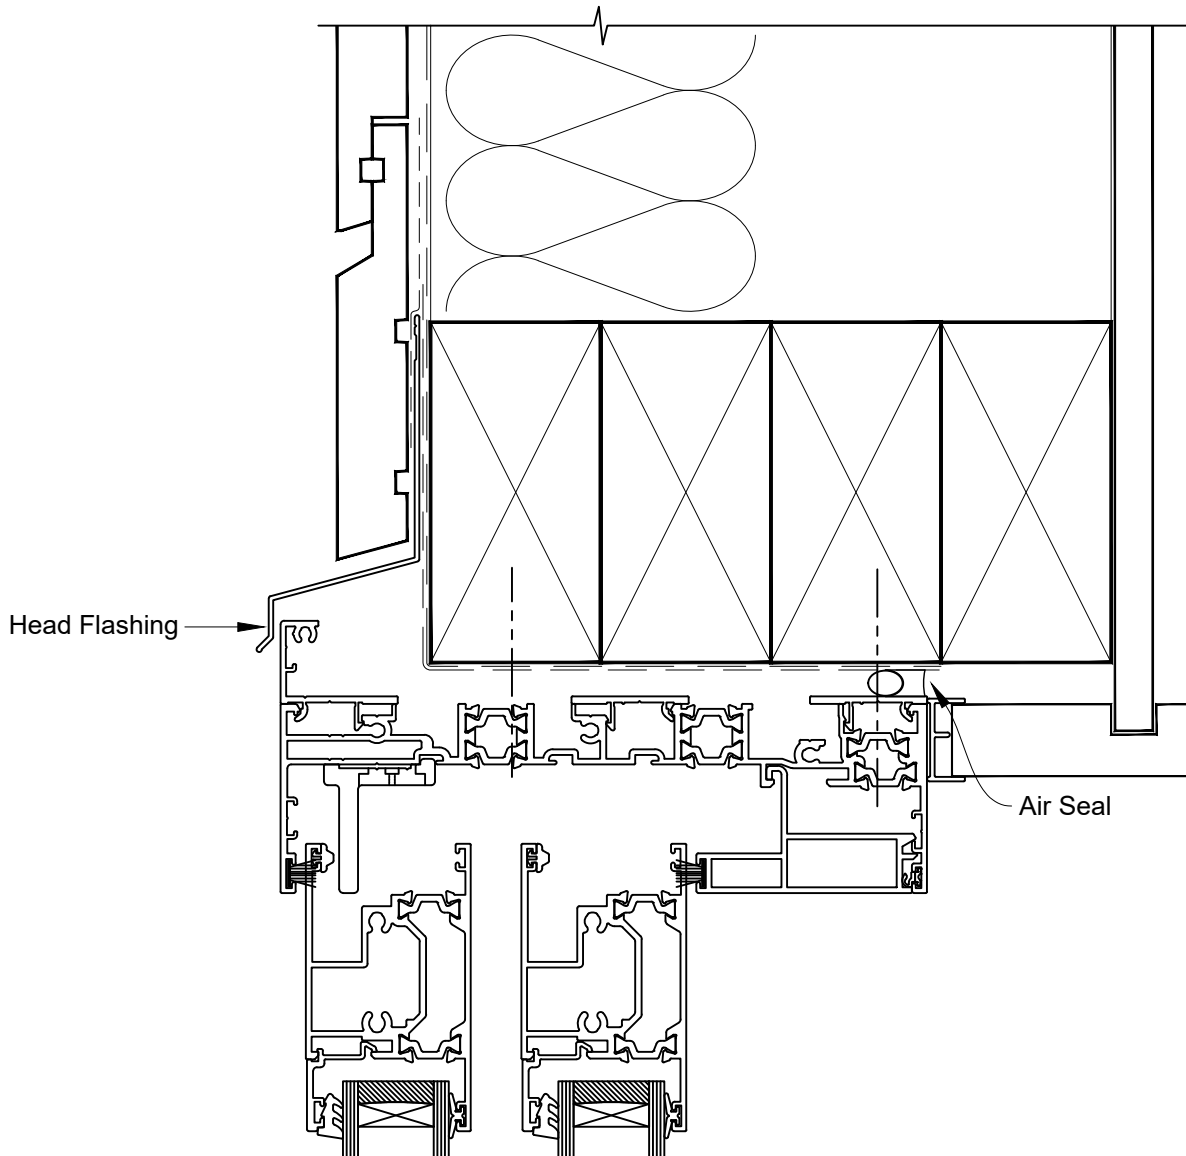

FACING INFILL OPTION

INSTALLATION DETAIL - ARCHITECTURAL THERMAL HEART 171mm SLIDING DOOR ON RUSTICATED WEATHERBOARD CAVITY CONSTRUCTION

Date: 01.09.23

Scale: 1:2

CAD Ref.: TA171SDRW-CS2

SILL TRAY OPTION

INSTALLATION DETAIL - ARCHITECTURAL THERMAL HEART 171mm SLIDING DOOR ON RUSTICATED WEATHERBOARD CAVITY CONSTRUCTION

Date: 01.09.23

Scale: 1:2

CAD Ref.: TA171SDRW-CS3

INSTALLATION DETAIL - ARCHITECTURAL THERMAL HEART 171mm SLIDING DOOR ON RUSTICATED WEATHERBOARD DIRECT FIXED CLADDING

Date: 01.09.23

Scale: 1:2

CAD Ref.: TA171SDRW-DH

INSTALLATION DETAIL - ARCHITECTURAL THERMAL HEART 171mm SLIDING DOOR ON RUSTICATED WEATHERBOARD DIRECT FIXED CLADDING

Date: 01.09.23

Scale: 1:2

CAD Ref.: TA171SDRW-DJ

INSTALLATION DETAIL - ARCHITECTURAL THERMAL HEART 171mm SLIDING DOOR ON RUSTICATED WEATHERBOARD DIRECT FIXED CLADDING

CAD Ref.: TA171SDRW-DS2

SILL TRAY OPTION