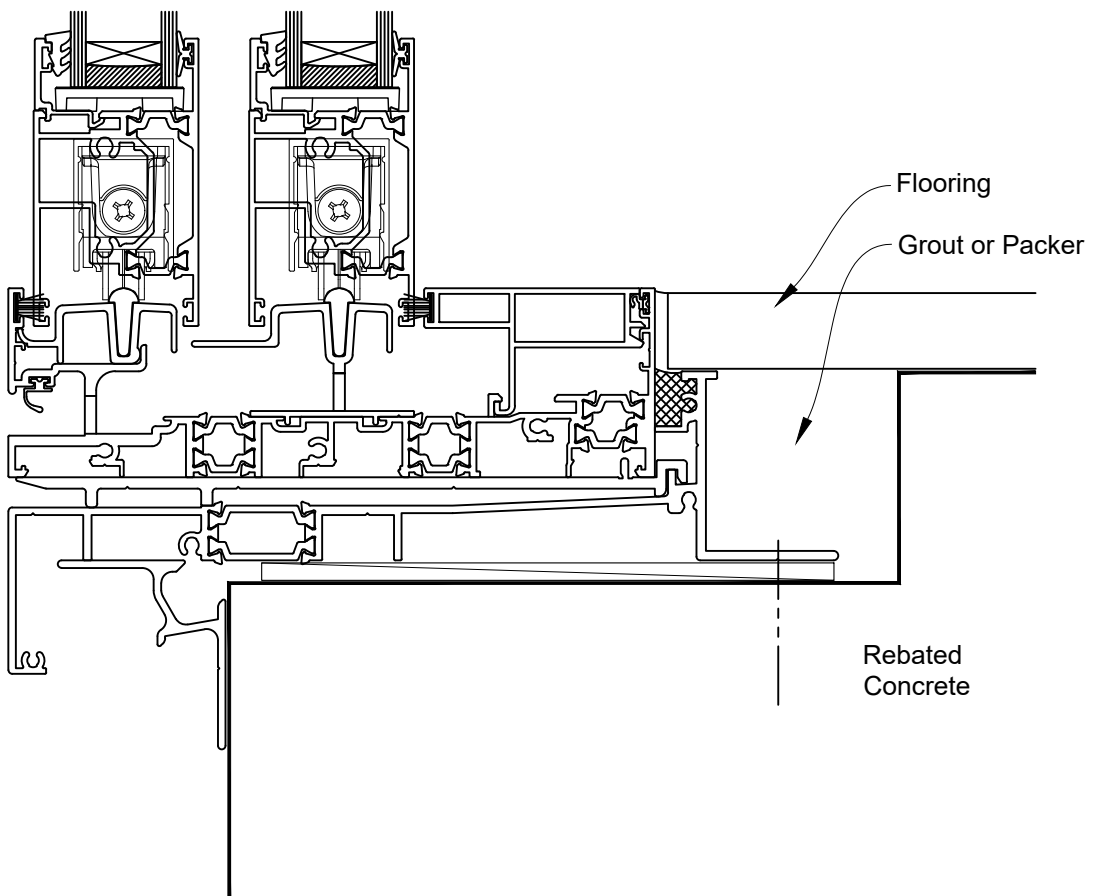

FACING INFILL OPTION

INSTALLATION DETAIL - ARCHITECTURAL THERMAL HEART 171mm SLIDING DOOR ON RUSTICATED WEATHERBOARD CAVITY CONSTRUCTION

Date: 01.09.23

Scale: 1:2

CAD Ref.: TA171SDRW-CS2

SILL TRAY OPTION

INSTALLATION DETAIL - ARCHITECTURAL THERMAL HEART 171mm SLIDING DOOR ON RUSTICATED WEATHERBOARD CAVITY CONSTRUCTION

Date: 01.09.23

Scale: 1:2

CAD Ref.: TA171SDRW-CS3

INSTALLATION DETAIL - ARCHITECTURAL THERMAL HEART 171mm SLIDING DOOR ON RUSTICATED WEATHERBOARD DIRECT FIXED CLADDING

Date: 01.09.23

Scale: 1:2

CAD Ref.: TA171SDRW-DH