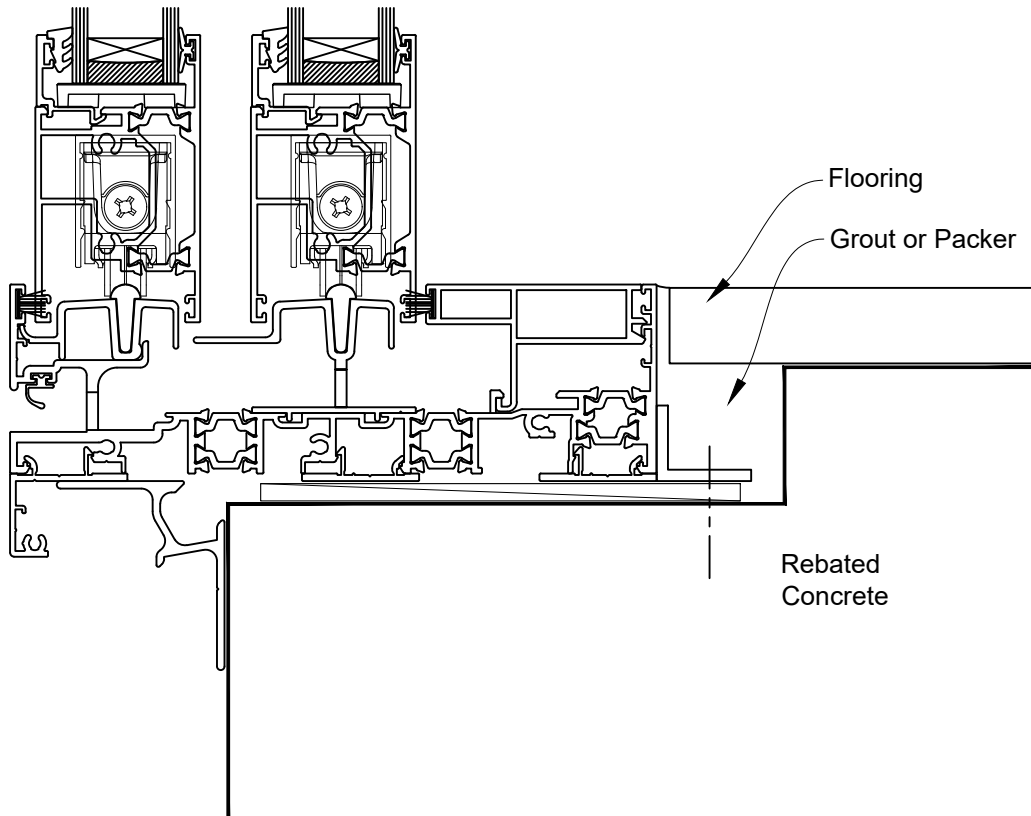

INSTALLATION DETAIL - ARCHITECTURAL THERMAL HEART 171mm SLIDING DOOR ON RUSTICATED WEATHERBOARD CAVITY CONSTRUCTION

Date: 01.09.23

Scale: 1:2

CAD Ref.: TA171SDRW-CH

INSTALLATION DETAIL - ARCHITECTURAL THERMAL HEART 171mm SLIDING DOOR ON RUSTICATED WEATHERBOARD CAVITY CONSTRUCTION

Date: 01.09.23

Scale: 1:2

CAD Ref.: TA171SDRW-CJ

INSTALLATION DETAIL - ARCHITECTURAL THERMAL HEART 171mm SLIDING DOOR ON RUSTICATED WEATHERBOARD CAVITY CONSTRUCTION

Date: 01.09.23

Scale: 1:2

CAD Ref.: TA171SDRW-CS

FACING INFILL OPTION

INSTALLATION DETAIL - ARCHITECTURAL THERMAL HEART 171mm SLIDING DOOR ON RUSTICATED WEATHERBOARD CAVITY CONSTRUCTION

Date: 01.09.23

Scale: 1:2

CAD Ref.: TA171SDRW-CS2

SILL TRAY OPTION

INSTALLATION DETAIL - ARCHITECTURAL THERMAL HEART 171mm SLIDING DOOR ON RUSTICATED WEATHERBOARD CAVITY CONSTRUCTION