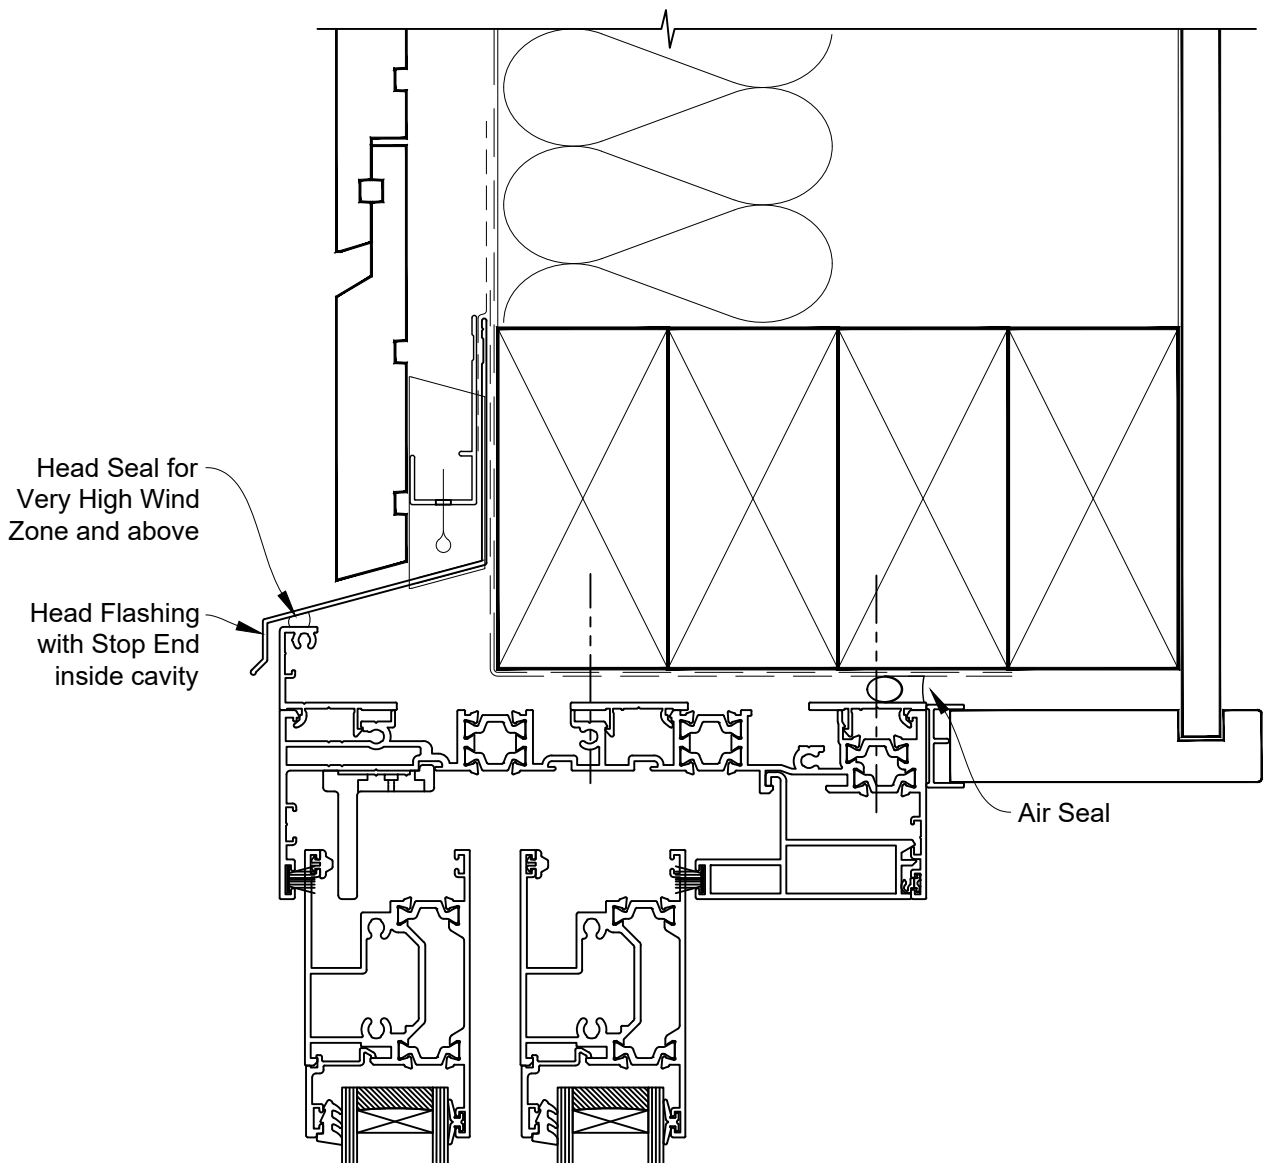

INSTALLATION DETAIL - ARCHITECTURAL THERMAL HEART 171mm SLIDING DOOR ON RUSTICATED WEATHERBOARD CAVITY CONSTRUCTION

Date: 01.09.23

Scale: 1:2

CAD Ref.: TA171SDRW-CH

INSTALLATION DETAIL - ARCHITECTURAL THERMAL HEART 171mm SLIDING DOOR ON RUSTICATED WEATHERBOARD CAVITY CONSTRUCTION

Date: 01.09.23

Scale: 1:2

CAD Ref.: TA171SDRW-CJ

INSTALLATION DETAIL - ARCHITECTURAL THERMAL HEART 171mm SLIDING DOOR ON RUSTICATED WEATHERBOARD CAVITY CONSTRUCTION

Date: 01.09.23

Scale: 1:2

CAD Ref.: TA171SDRW-CS