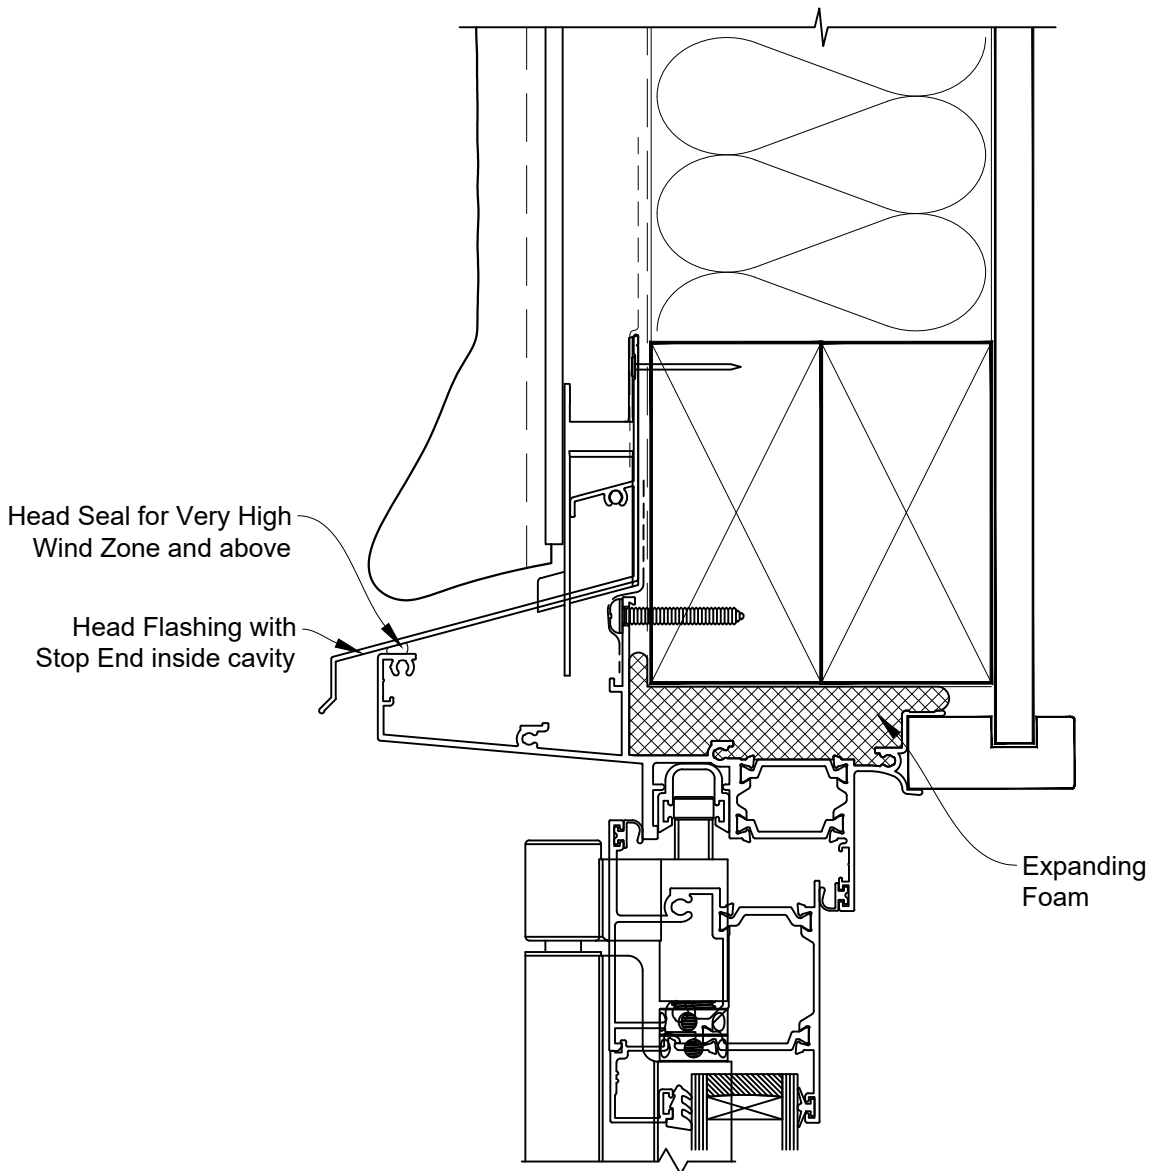

INSTALLATION DETAIL - METRO THERMAL HEART CENTRAFIX BIFOLD DOOR OPEN OUT ON STUCCO

Date: 01.09.23

Scale: 1:2

CAD Ref.: CFXBDST-CFXH

The Installation Details must be used in conjunction with the Metro Series
ThermalHEART® Centrafix™ SYSTEM GUIDE

HEAD OPTION 1

INSTALLATION DETAIL - METRO THERMAL HEART CENTRAFIX BIFOLD DOOR OPEN OUT ON STUCCO

Date: 01.09.23

Scale: 1:2

CAD Ref.: CFXBDST-CFXH2

The Installation Details must be used in conjunction with the Metro Series
ThermalHEART® Centrafix™ SYSTEM GUIDE