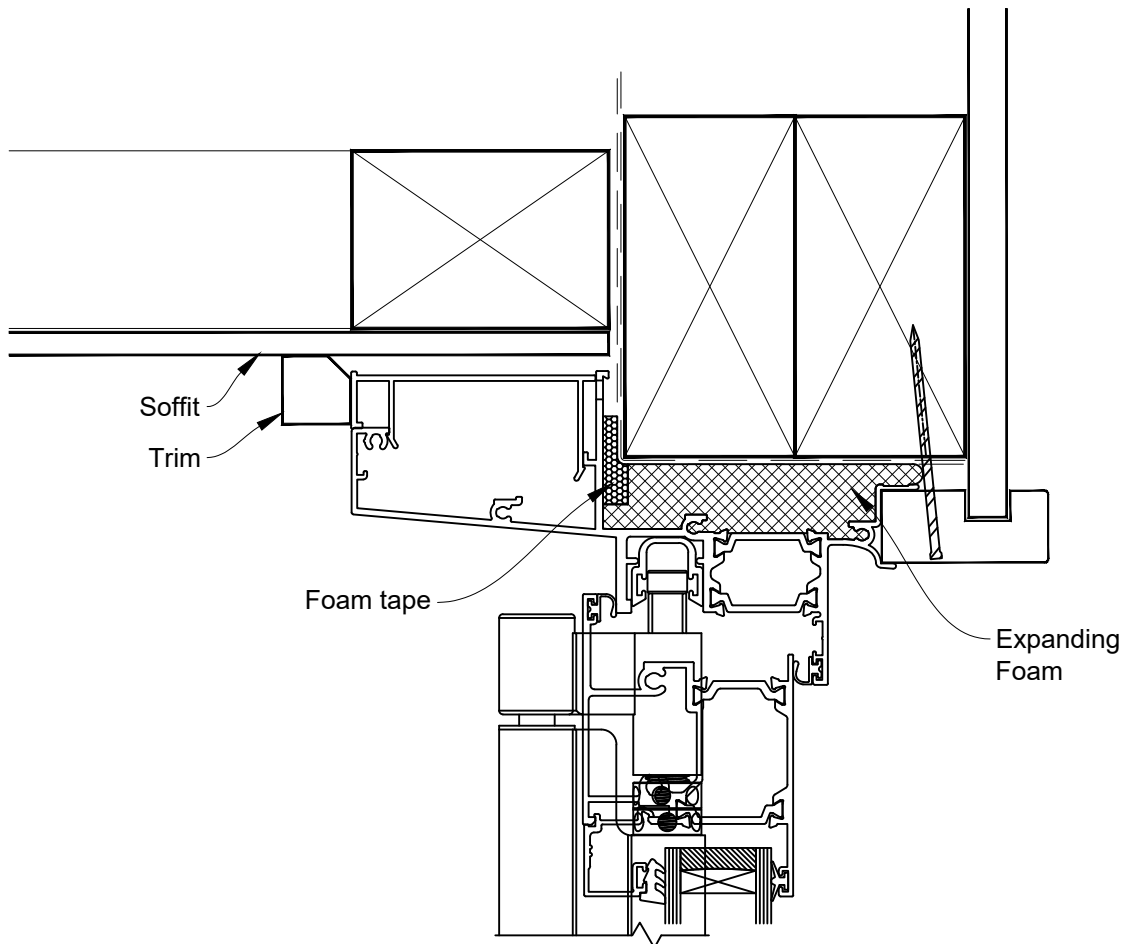

INSTALLATION DETAIL - METRO THERMAL HEART CENTRAFIX BIFOLD DOOR OPEN OUT ON STUCCO

Date: 01.09.23

Scale: 1:2

CAD Ref.: CFXBDST-CFXH

The Installation Details must be used in conjunction with the Metro Series
ThermalHEART® Centrafix™ SYSTEM GUIDE

HEAD OPTION 1

INSTALLATION DETAIL - METRO THERMAL HEART CENTRAFIX BIFOLD DOOR OPEN OUT ON STUCCO

Date: 01.09.23

Scale: 1:2

CAD Ref.: CFXBDST-CFXH2

The Installation Details must be used in conjunction with the Metro Series
ThermalHEART® Centrafix™ SYSTEM GUIDE

HEAD OPTION 2

INSTALLATION DETAIL - METRO THERMAL HEART CENTRAFIX BIFOLD DOOR OPEN OUT ON STUCCO

Date: 01.09.23

Scale: 1:2

CAD Ref.: CFXBDST-CFXJ

The Installation Details must be used in conjunction with the Metro Series ThermalHEART® Centrafix™ SYSTEM GUIDE