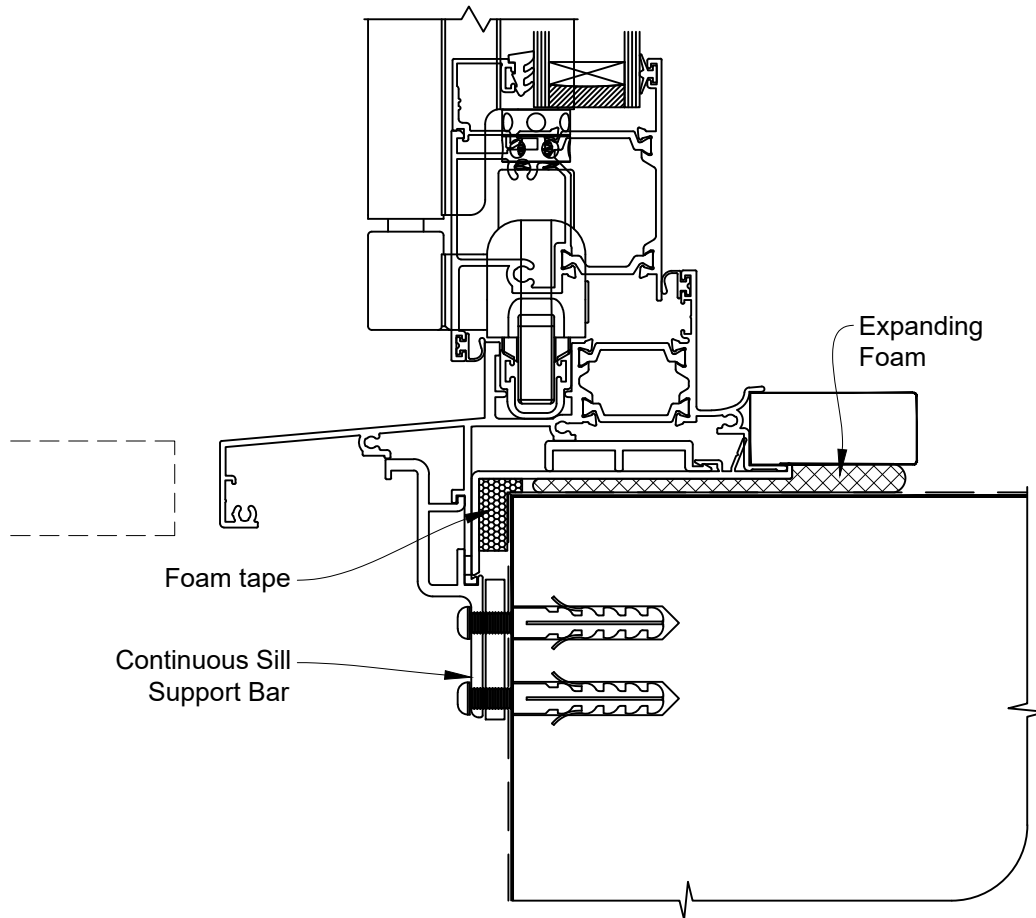

INSTALLATION DETAIL - METRO THERMAL HEART CENTRAFIX BIFOLD DOOR OPEN OUT ON STUCCO

Date: 01.09.23

Scale: 1:2

CAD Ref.: CFXBDST-CFXS

The Installation Details must be used in conjunction with the Metro Series ThermalHEART® Centrafix™ SYSTEM GUIDE

SILL OPTION 1