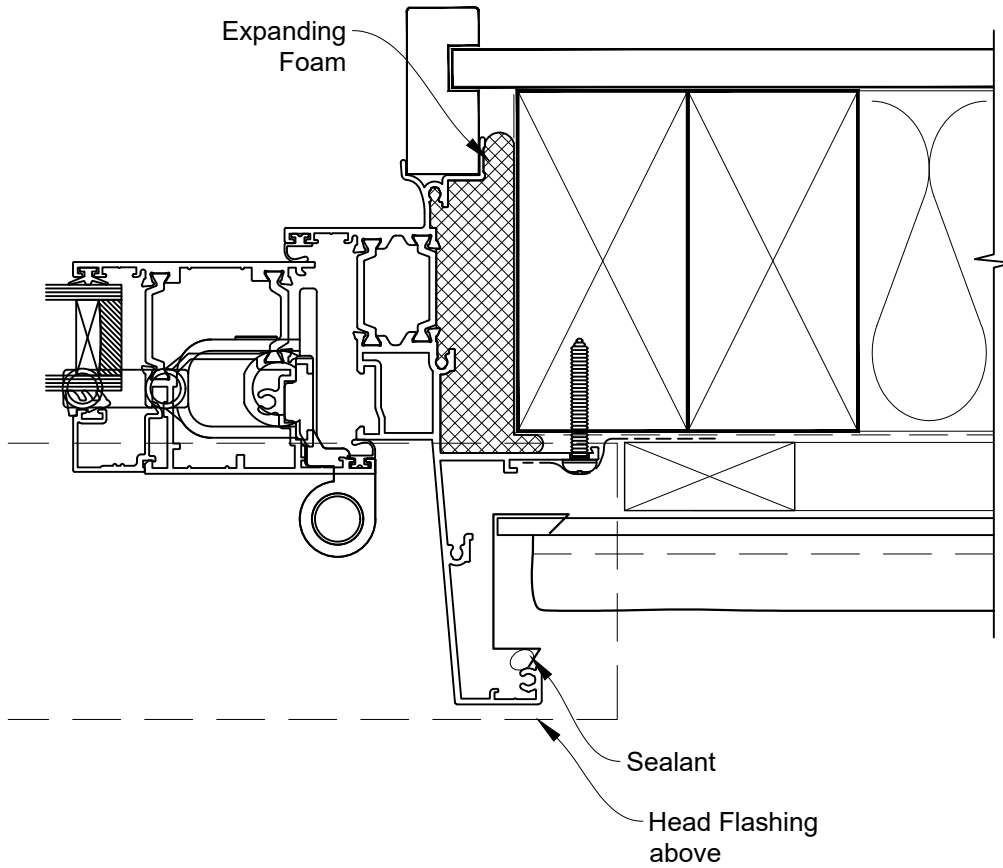

HEAD OPTION 2

INSTALLATION DETAIL - METRO THERMAL HEART CENTRAFIX BIFOLD DOOR OPEN OUT ON STUCCO

Date: 01.09.23

Scale: 1:2

CAD Ref.: CFXBDST-CFXJ

The Installation Details must be used in conjunction with the Metro Series ThermalHEART® Centrafix™ SYSTEM GUIDE