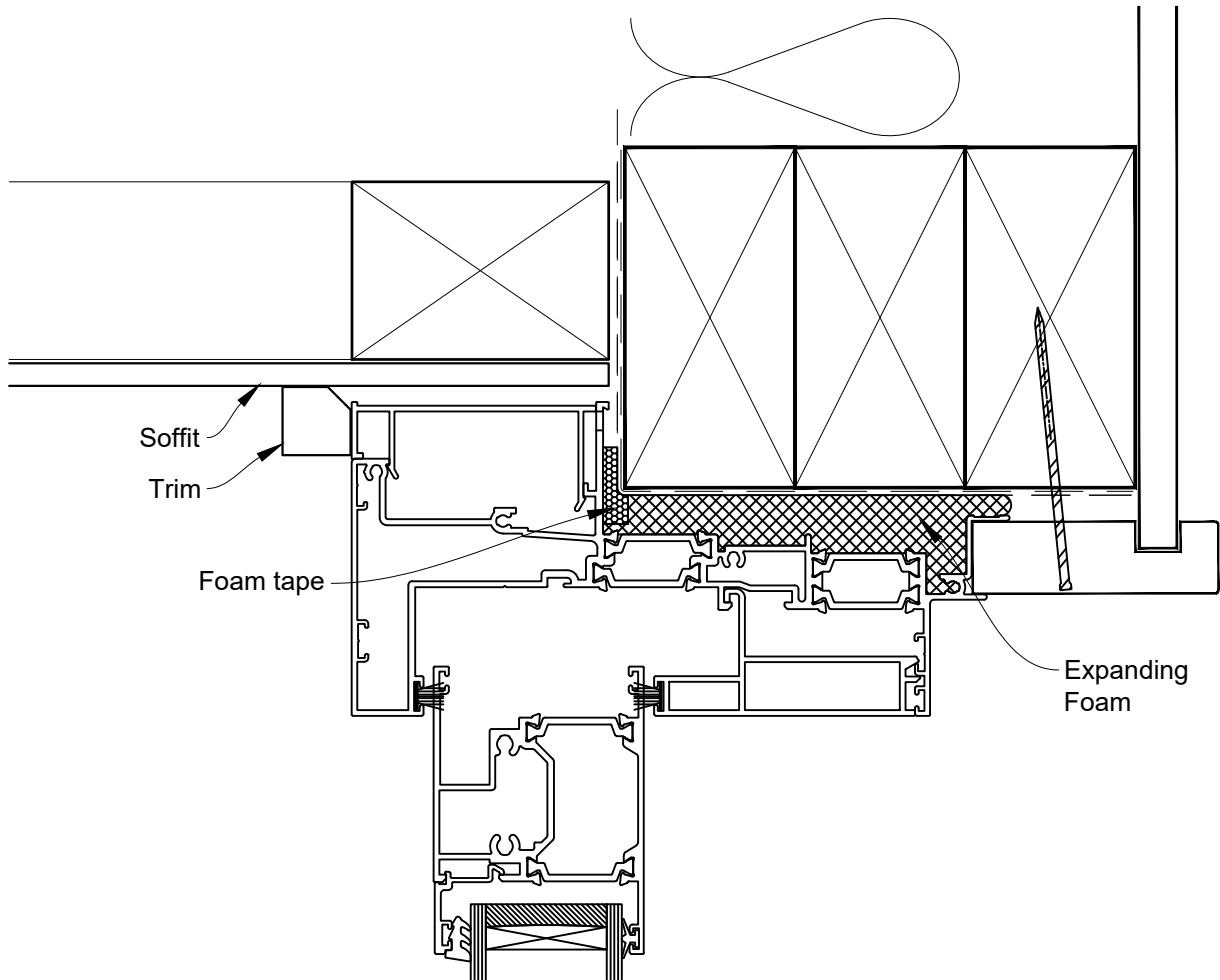

**INSTALLATION DETAIL - 56mm METRO THERMAL HEART
CENTRAFIX SLIDING DOOR
ON BRICK VENEER**

Date: 01.09.23

Scale: 1:2

CAD Ref.: CFX56SDBV-CFXH2

The Installation Details must be used in conjunction with the Metro Series ThermalHEART® Centrafix™ SYSTEM GUIDE

HEAD OPTION 2