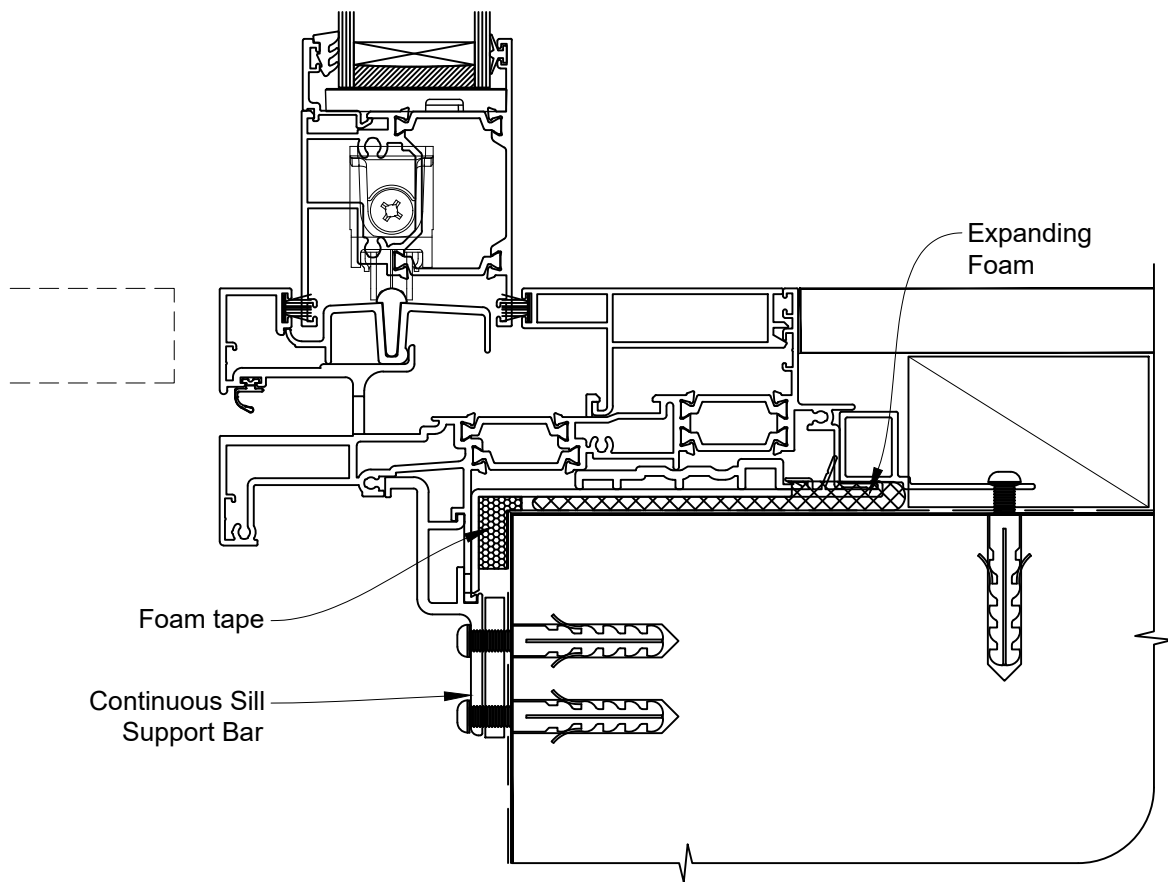

INSTALLATION DETAIL - 56mm METRO THERMAL HEART CENTRAFIX SLIDING DOOR ON BRICK VENEER

Date: 01.09.23

Scale: 1:2

CAD Ref.: CFX56SDBV-CFXS

The Installation Details must be used in conjunction with the Metro Series
ThermalHEART® Centrafix™ SYSTEM GUIDE

SILL OPTION 1