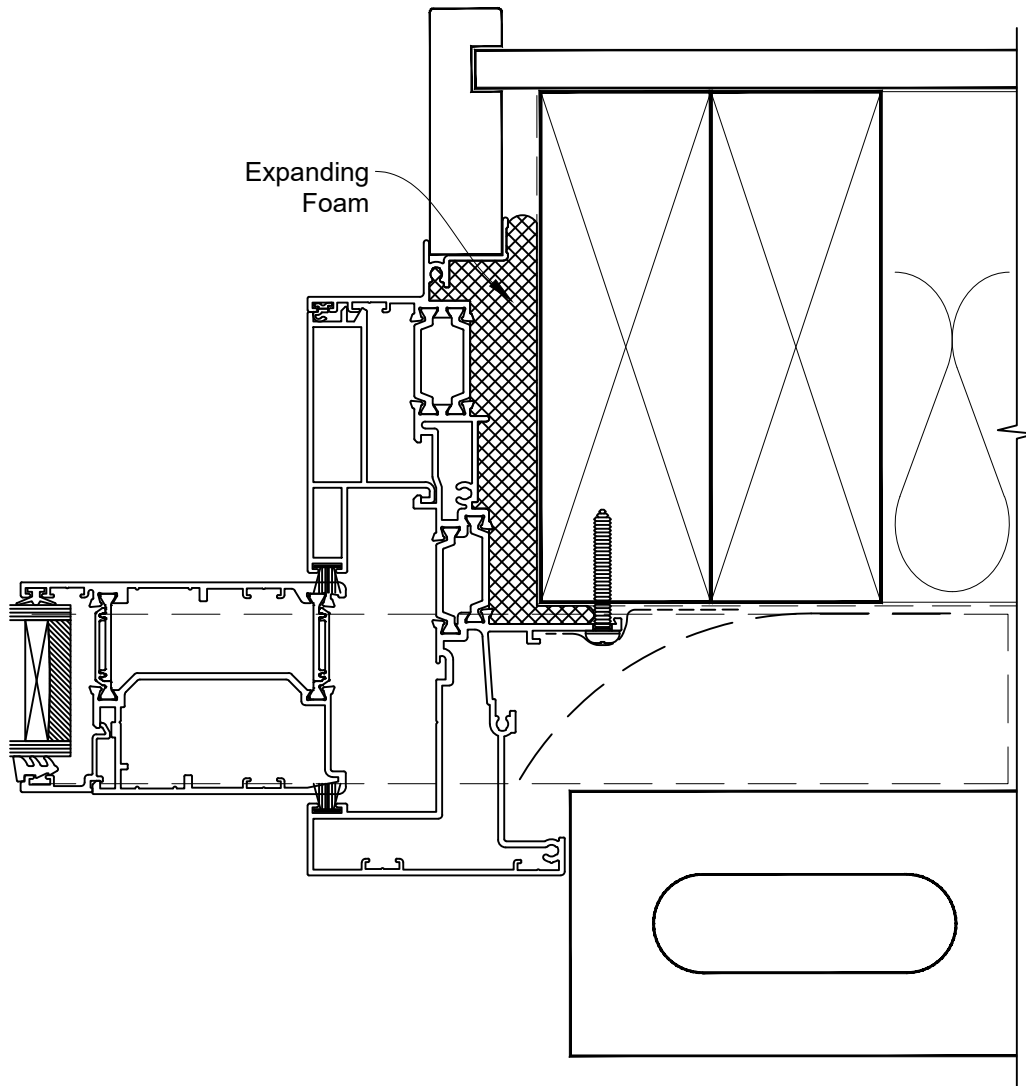

HEAD OPTION 2

INSTALLATION DETAIL - 56mm METRO THERMAL HEART CENTRAFIX SLIDING DOOR ON BRICK VENEER

Date: 01.09.23

Scale: 1:2

CAD Ref.: CFX56SDBV-CFXJ

The Installation Details must be used in conjunction with the Metro Series ThermalHEART® Centrafix™ SYSTEM GUIDE