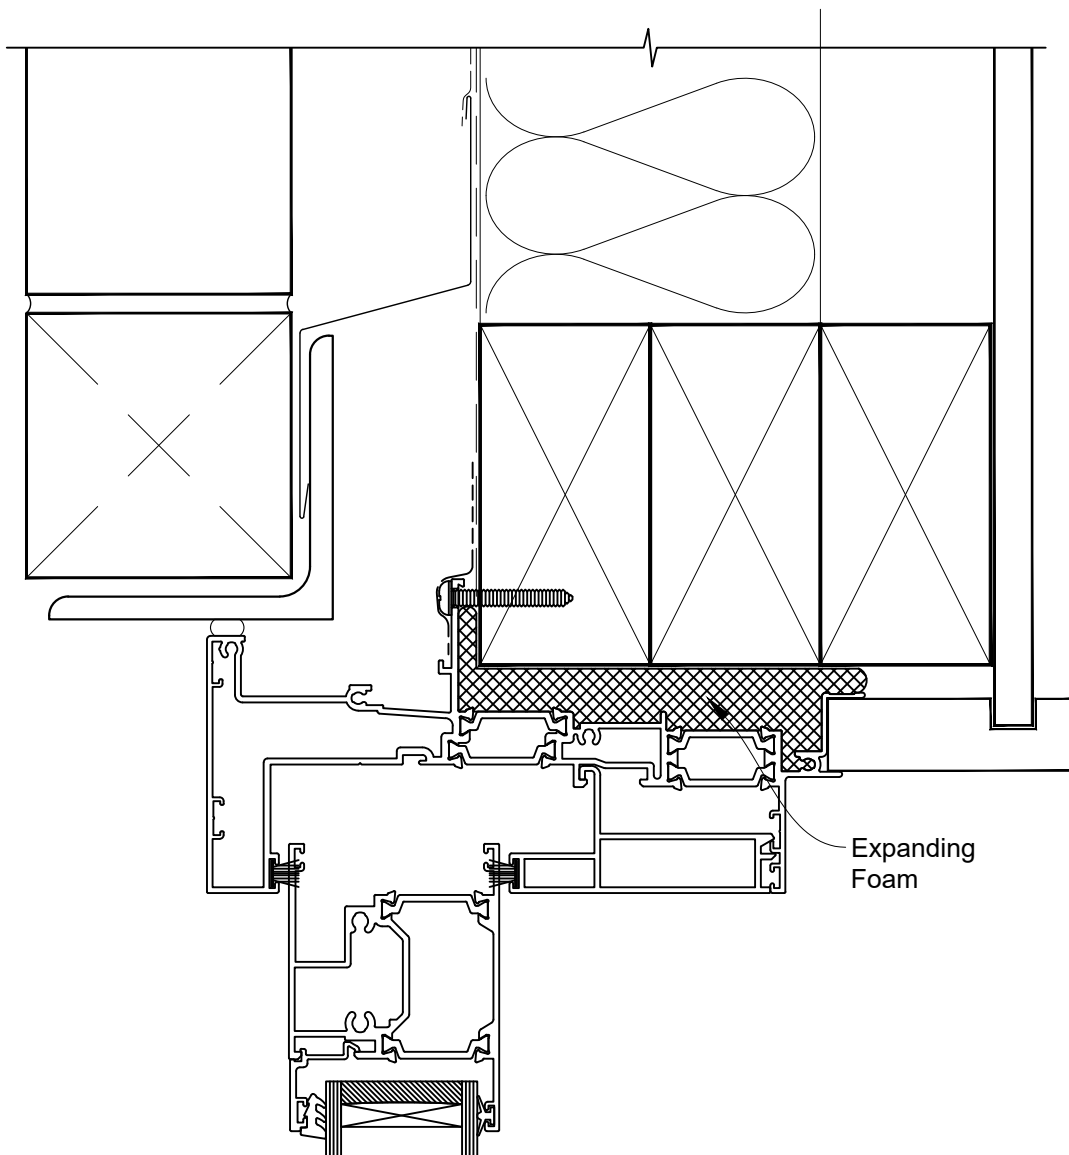

INSTALLATION DETAIL - 56mm METRO THERMAL HEART CENTRAFIX SLIDING DOOR ON BRICK VENEER

Date: 01.09.23

Scale: 1:2

CAD Ref.: CFX56SDBV-CFXH

The Installation Details must be used in conjunction with the Metro Series
ThermalHEART® Centrafix™ SYSTEM GUIDE

HEAD OPTION 1

**INSTALLATION DETAIL - 56mm METRO THERMAL HEART
CENTRAFIX SLIDING DOOR
ON BRICK VENEER**

Date: 01.09.23

Scale: 1:2

CAD Ref.: CFX56SDBV-CFXH2

The Installation Details must be used in conjunction with the Metro Series ThermalHEART® Centrafix™ SYSTEM GUIDE