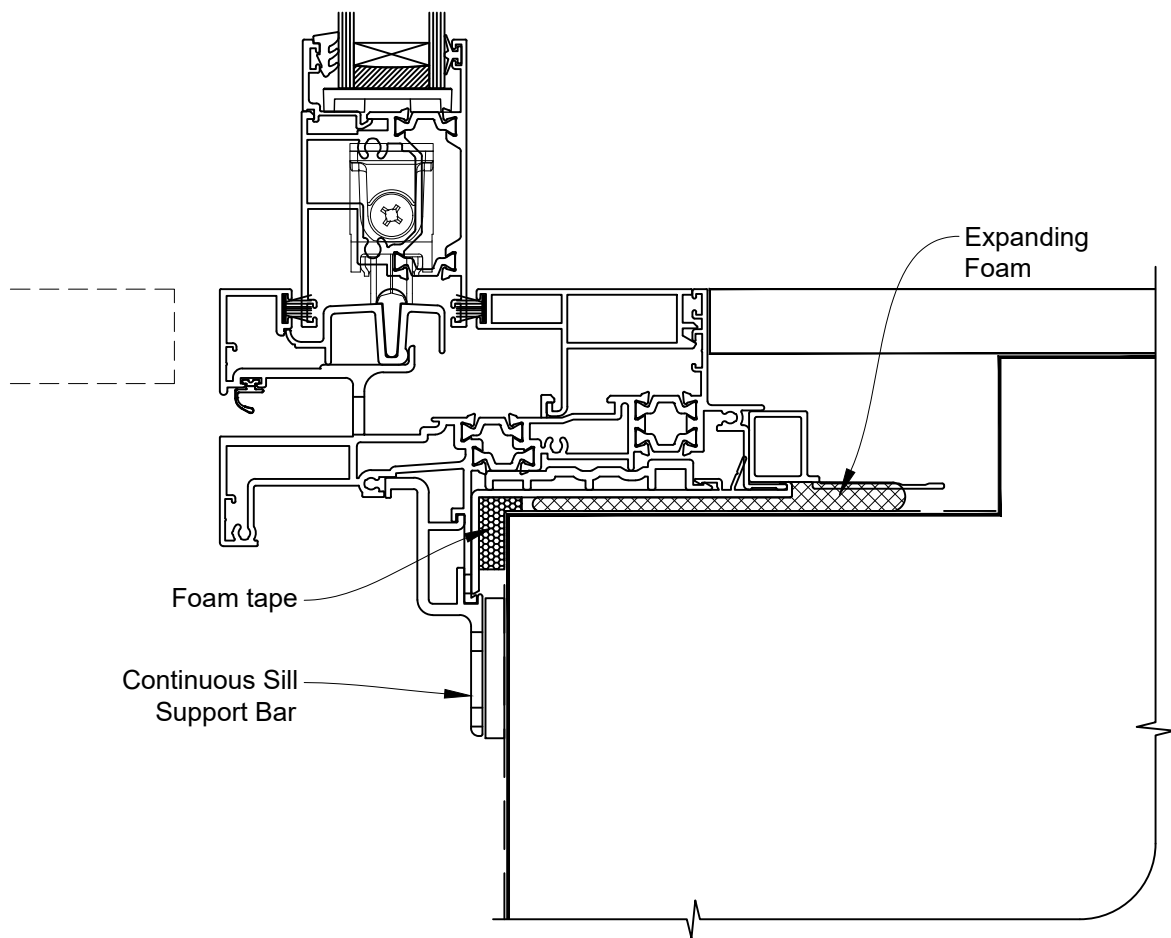

INSTALLATION DETAIL - 44mm METRO THERMAL HEART CENTRAFIX SLIDING DOOR ON BEVEL BACK WEATHERBOARD

Date: 01.09.23

Scale: 1:2

CAD Ref.: CFX44SDBW-CFXS

The Installation Details must be used in conjunction with the Metro Series
ThermalHEART® Centrafix™ SYSTEM GUIDE

SILL OPTION 1