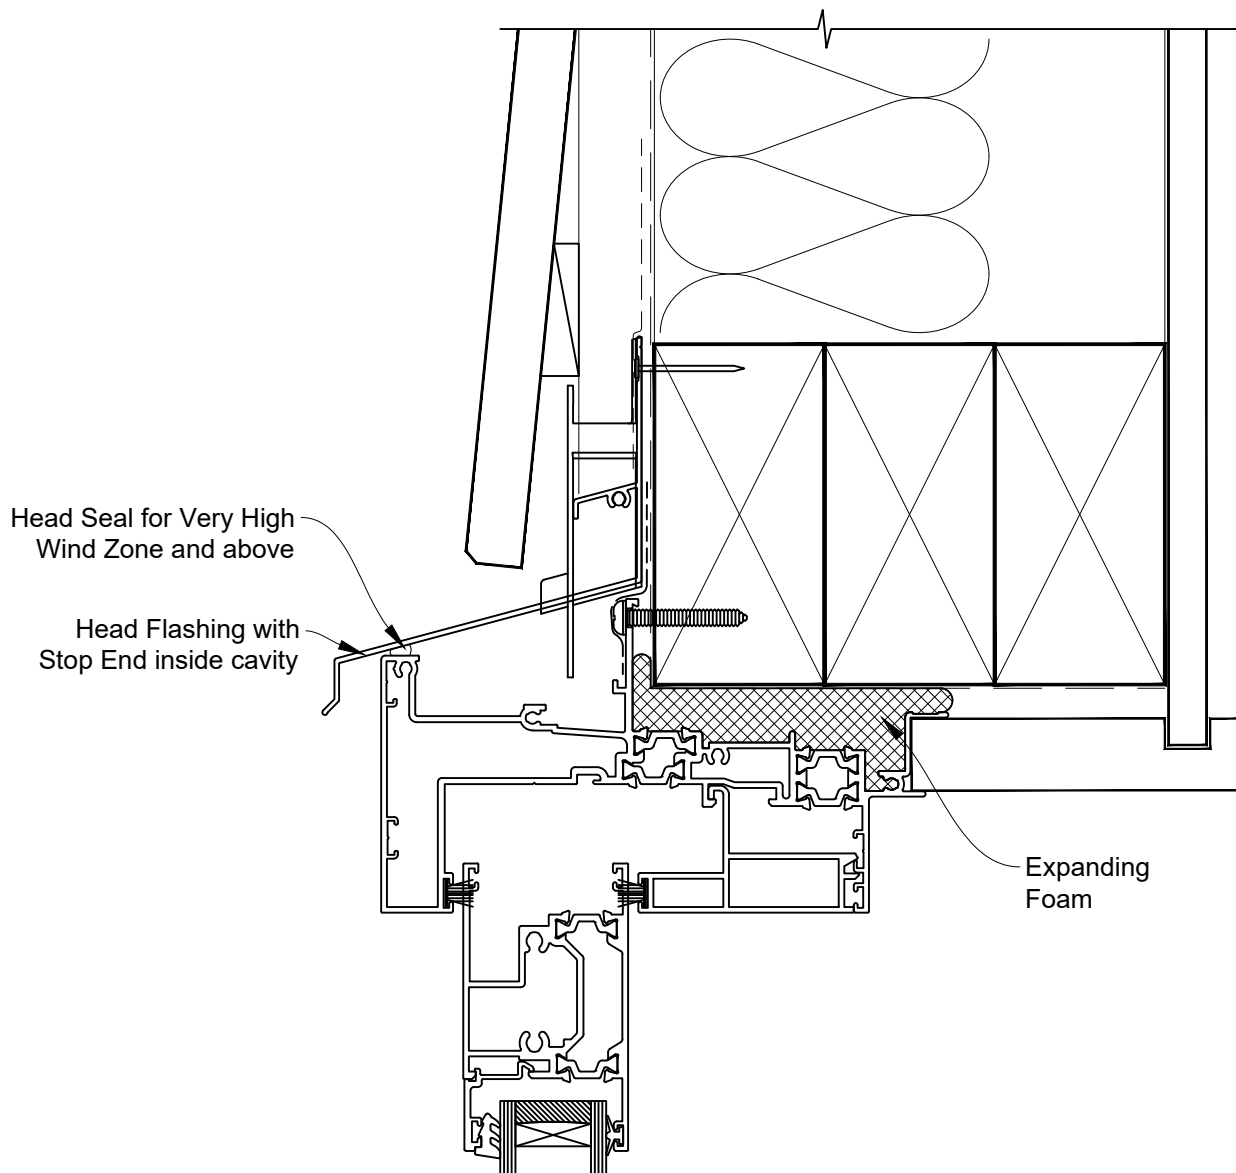

INSTALLATION DETAIL - 44mm METRO THERMAL HEART CENTRAFIX SLIDING DOOR ON BEVEL BACK WEATHERBOARD

Date: 01.09.23

Scale: 1:2

CAD Ref.: CFX44SDBW-CFXJ

The Installation Details must be used in conjunction with the Metro Series ThermalHEART® Centrafix™ SYSTEM GUIDE

HEAD OPTION 1

INSTALLATION DETAIL - 44mm METRO THERMAL HEART CENTRAFIX SLIDING DOOR ON BEVEL BACK WEATHERBOARD

Date: 01.09.23

Scale: 1:2

CAD Ref.: CFX44SDBW-CFXH

The Installation Details must be used in conjunction with the Metro Series ThermalHEART® Centrafix™ SYSTEM GUIDE

HEAD OPTION 2

INSTALLATION DETAIL - 44mm METRO THERMAL HEART CENTRAFIX SLIDING DOOR ON BEVEL BACK WEATHERBOARD

Date: 01.09.23

Scale: 1:2

CAD Ref.: CFX44SDBW-CFXH2

The Installation Details must be used in conjunction with the Metro Series ThermalHEART® Centrafix™ SYSTEM GUIDE