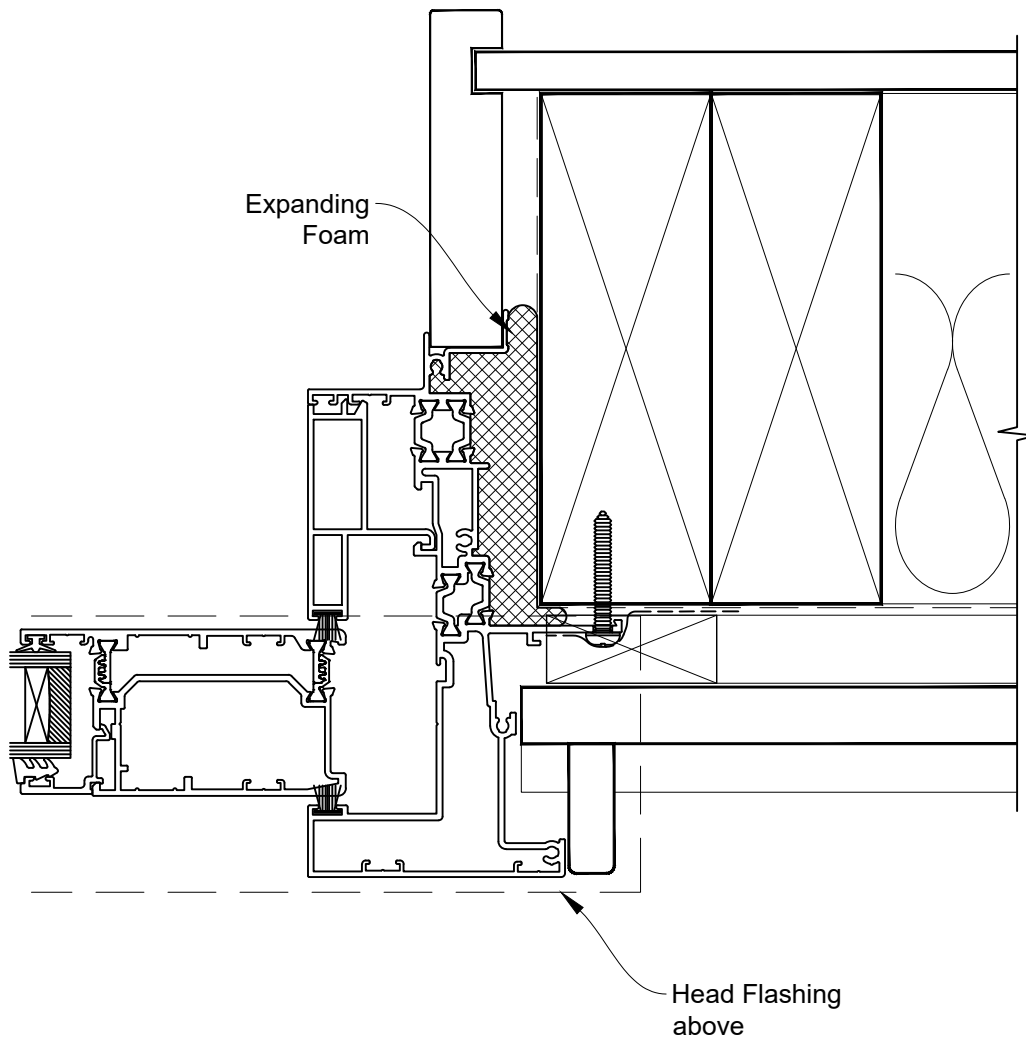

HEAD OPTION 2

INSTALLATION DETAIL - 44mm METRO THERMAL HEART CENTRAFIX SLIDING DOOR ON BEVEL BACK WEATHERBOARD

Date: 01.09.23

Scale: 1:2

CAD Ref.: CFX44SDBW-CFXH2

The Installation Details must be used in conjunction with the Metro Series ThermalHEART® Centrafix™ SYSTEM GUIDE