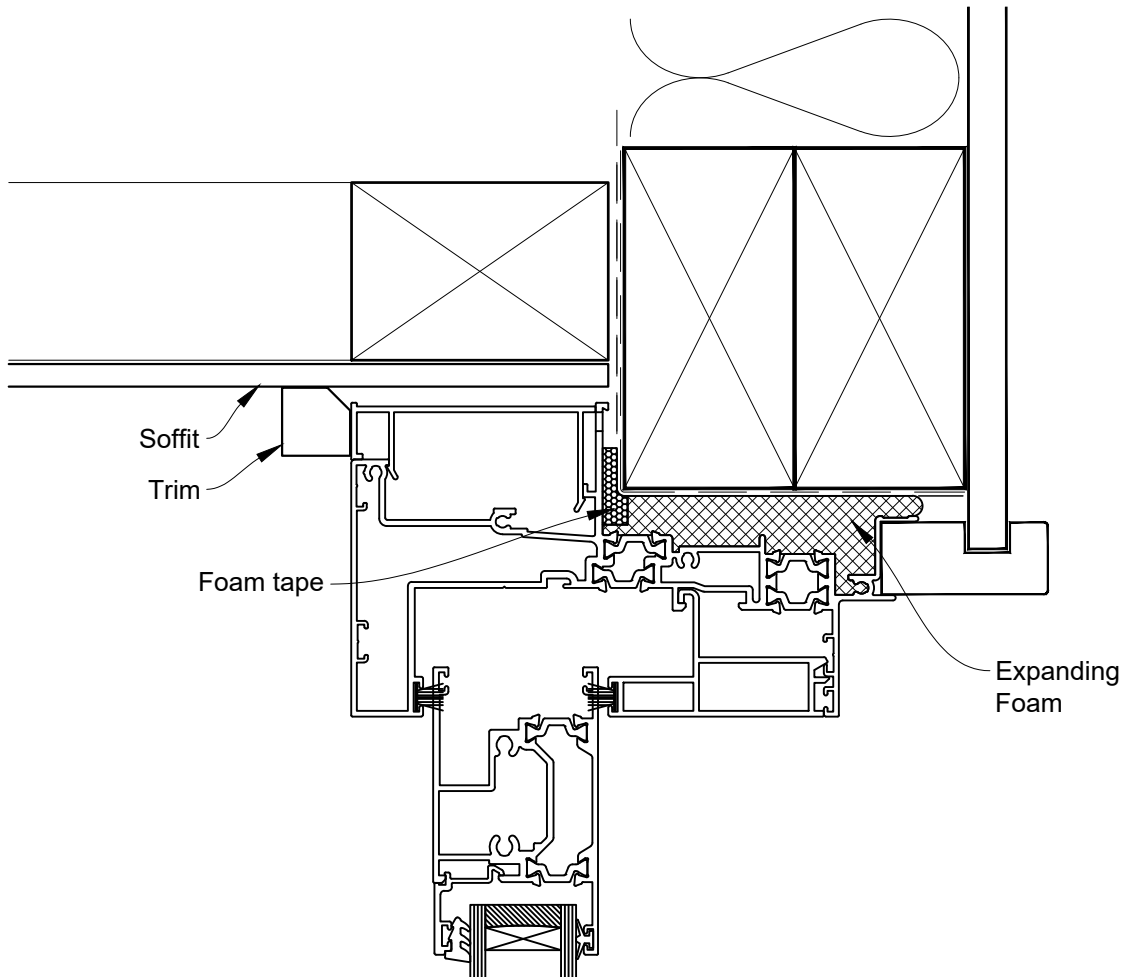

INSTALLATION DETAIL - 44mm METRO THERMAL HEART CENTRAFIX SLIDING DOOR ON BEVEL BACK WEATHERBOARD

Date: 01.09.23

Scale: 1:2

CAD Ref.: CFX44SDBW-CFXH

The Installation Details must be used in conjunction with the Metro Series ThermalHEART® Centrafix™ SYSTEM GUIDE

HEAD OPTION 2