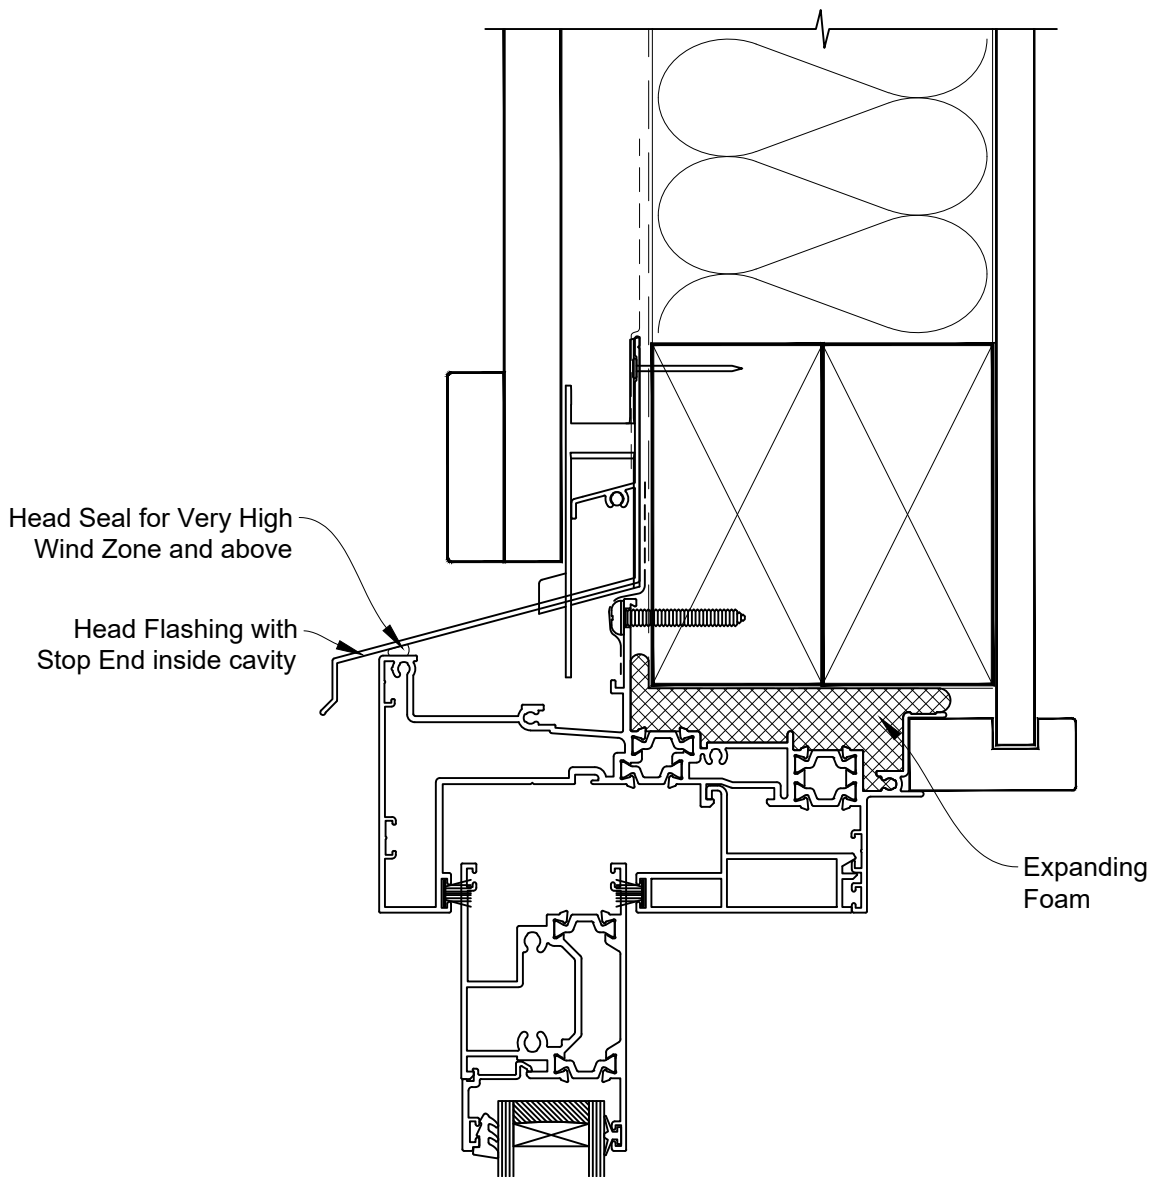

INSTALLATION DETAIL - 44mm METRO THERMAL HEART CENTRAFIX SLIDING DOOR ON BOARD AND BATTEN

Date: 01.09.23

Scale: 1:2

CAD Ref.: CFX44SDBB-CFXH

The Installation Details must be used in conjunction with the Metro Series ThermalHEART® Centrafix™ SYSTEM GUIDE

HEAD OPTION 1

INSTALLATION DETAIL - 44mm METRO THERMAL HEART CENTRAFIX SLIDING DOOR ON BOARD AND BATTEN

Date: 01.09.23

Scale: 1:2

CAD Ref.: CFX44SDBB-CFXH2

The Installation Details must be used in conjunction with the Metro Series ThermalHEART® Centrafix™ SYSTEM GUIDE