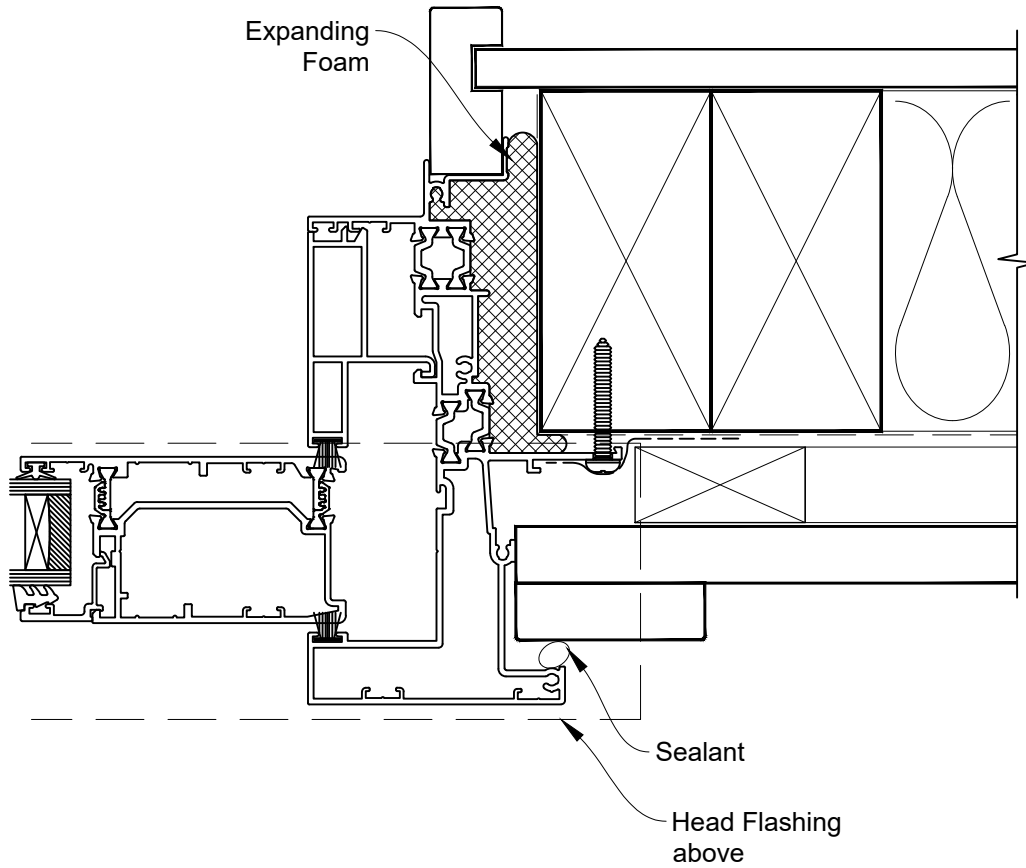

HEAD OPTION 2

**INSTALLATION DETAIL - 44mm METRO THERMAL HEART
CENTRAFIX SLIDING DOOR
ON BOARD AND BATTEN**

Date: 01.09.23

Scale: 1:2

CAD Ref.: CFX44SDBB-CFXJ

**The Installation Details must be used in conjunction with the Metro Series
ThermalHEART® Centrafix™ SYSTEM GUIDE**