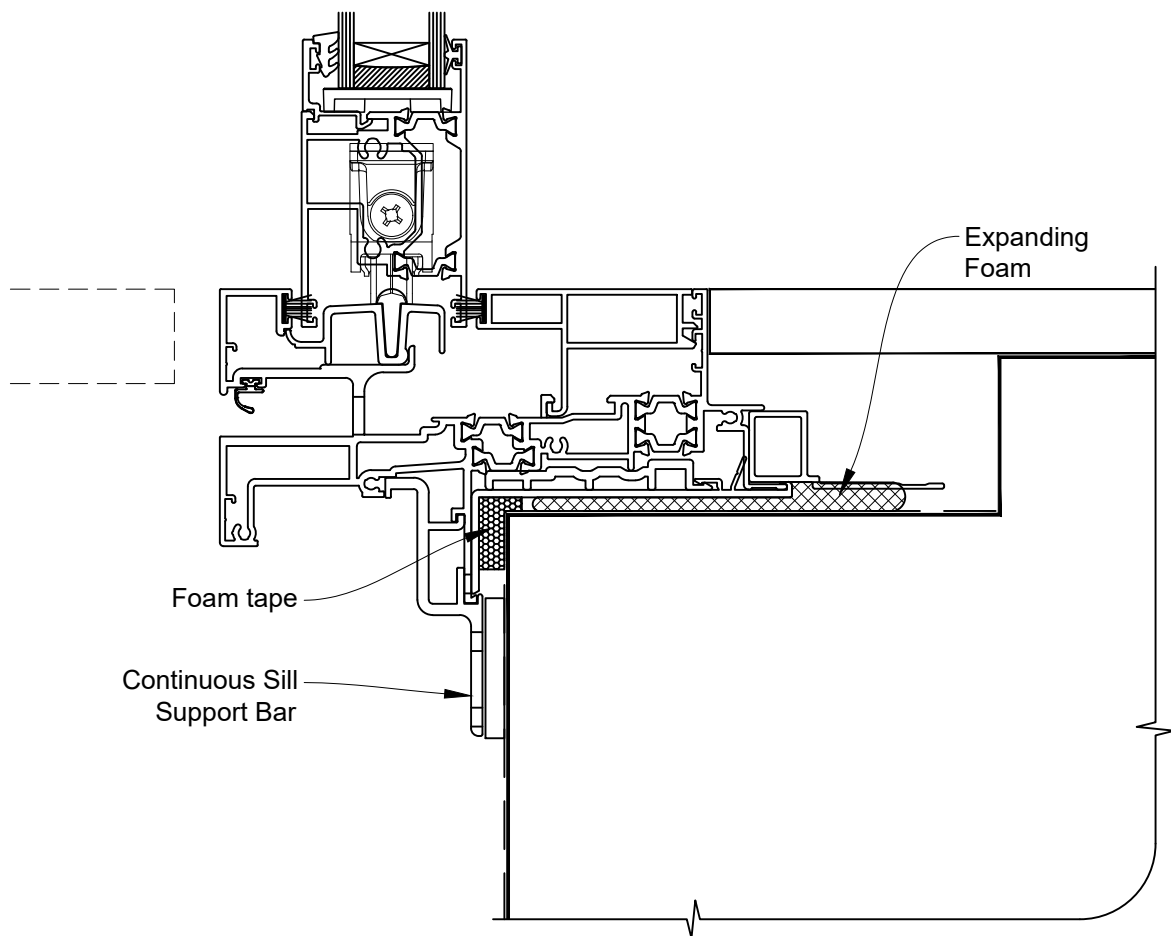

INSTALLATION DETAIL - 44mm METRO THERMAL HEART CENTRAFIX SLIDING DOOR ON BOARD AND BATTEN

Date: 01.09.23

Scale: 1:2

CAD Ref.: CFX44SDBB-CFXS

The Installation Details must be used in conjunction with the Metro Series
ThermalHEART® Centrafix™ SYSTEM GUIDE

SILL OPTION 1