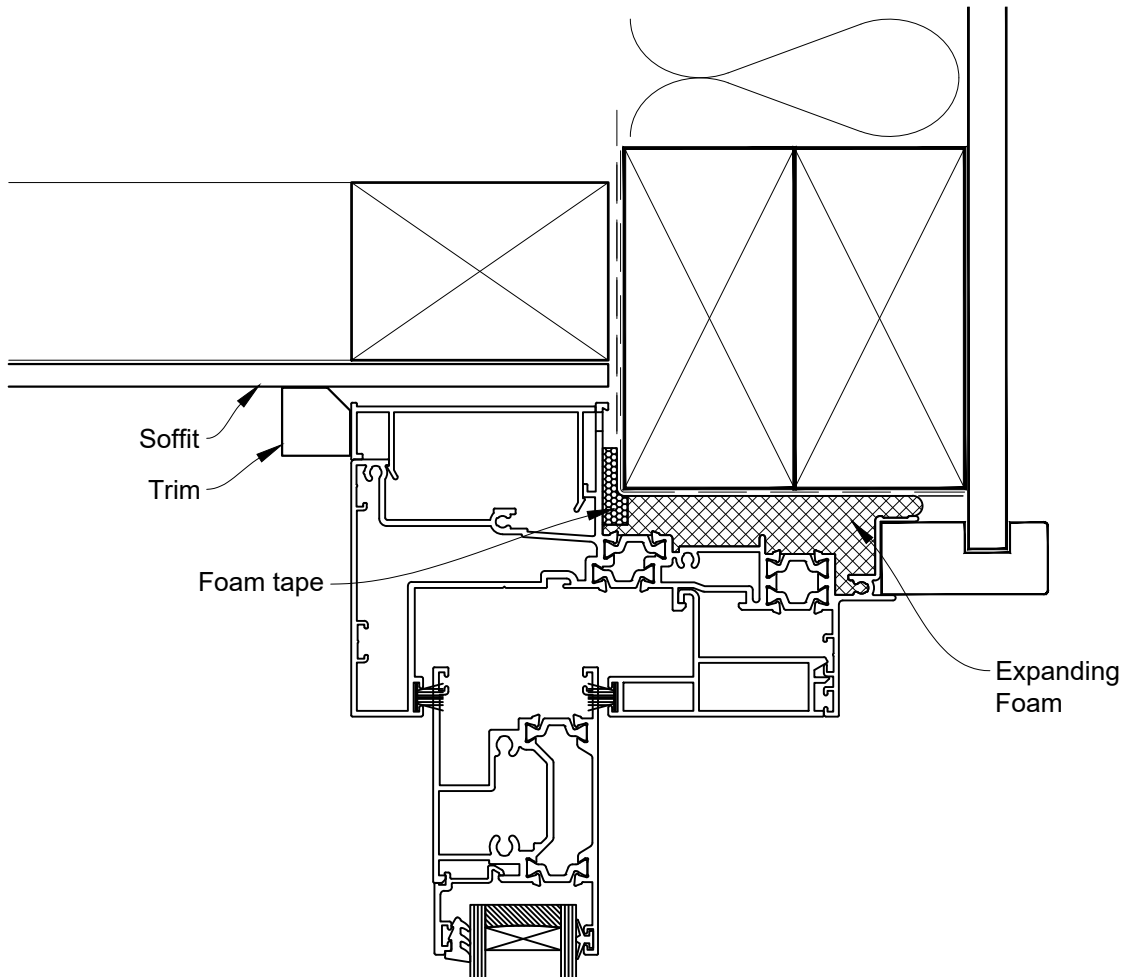

INSTALLATION DETAIL - 44mm METRO THERMAL HEART CENTRAFIX SLIDING DOOR ON BOARD AND BATTEN

Date: 01.09.23

Scale: 1:2

CAD Ref.: CFX44SDBB-CFXH2

The Installation Details must be used in conjunction with the Metro Series ThermalHEART® Centrafix™ SYSTEM GUIDE

HEAD OPTION 2